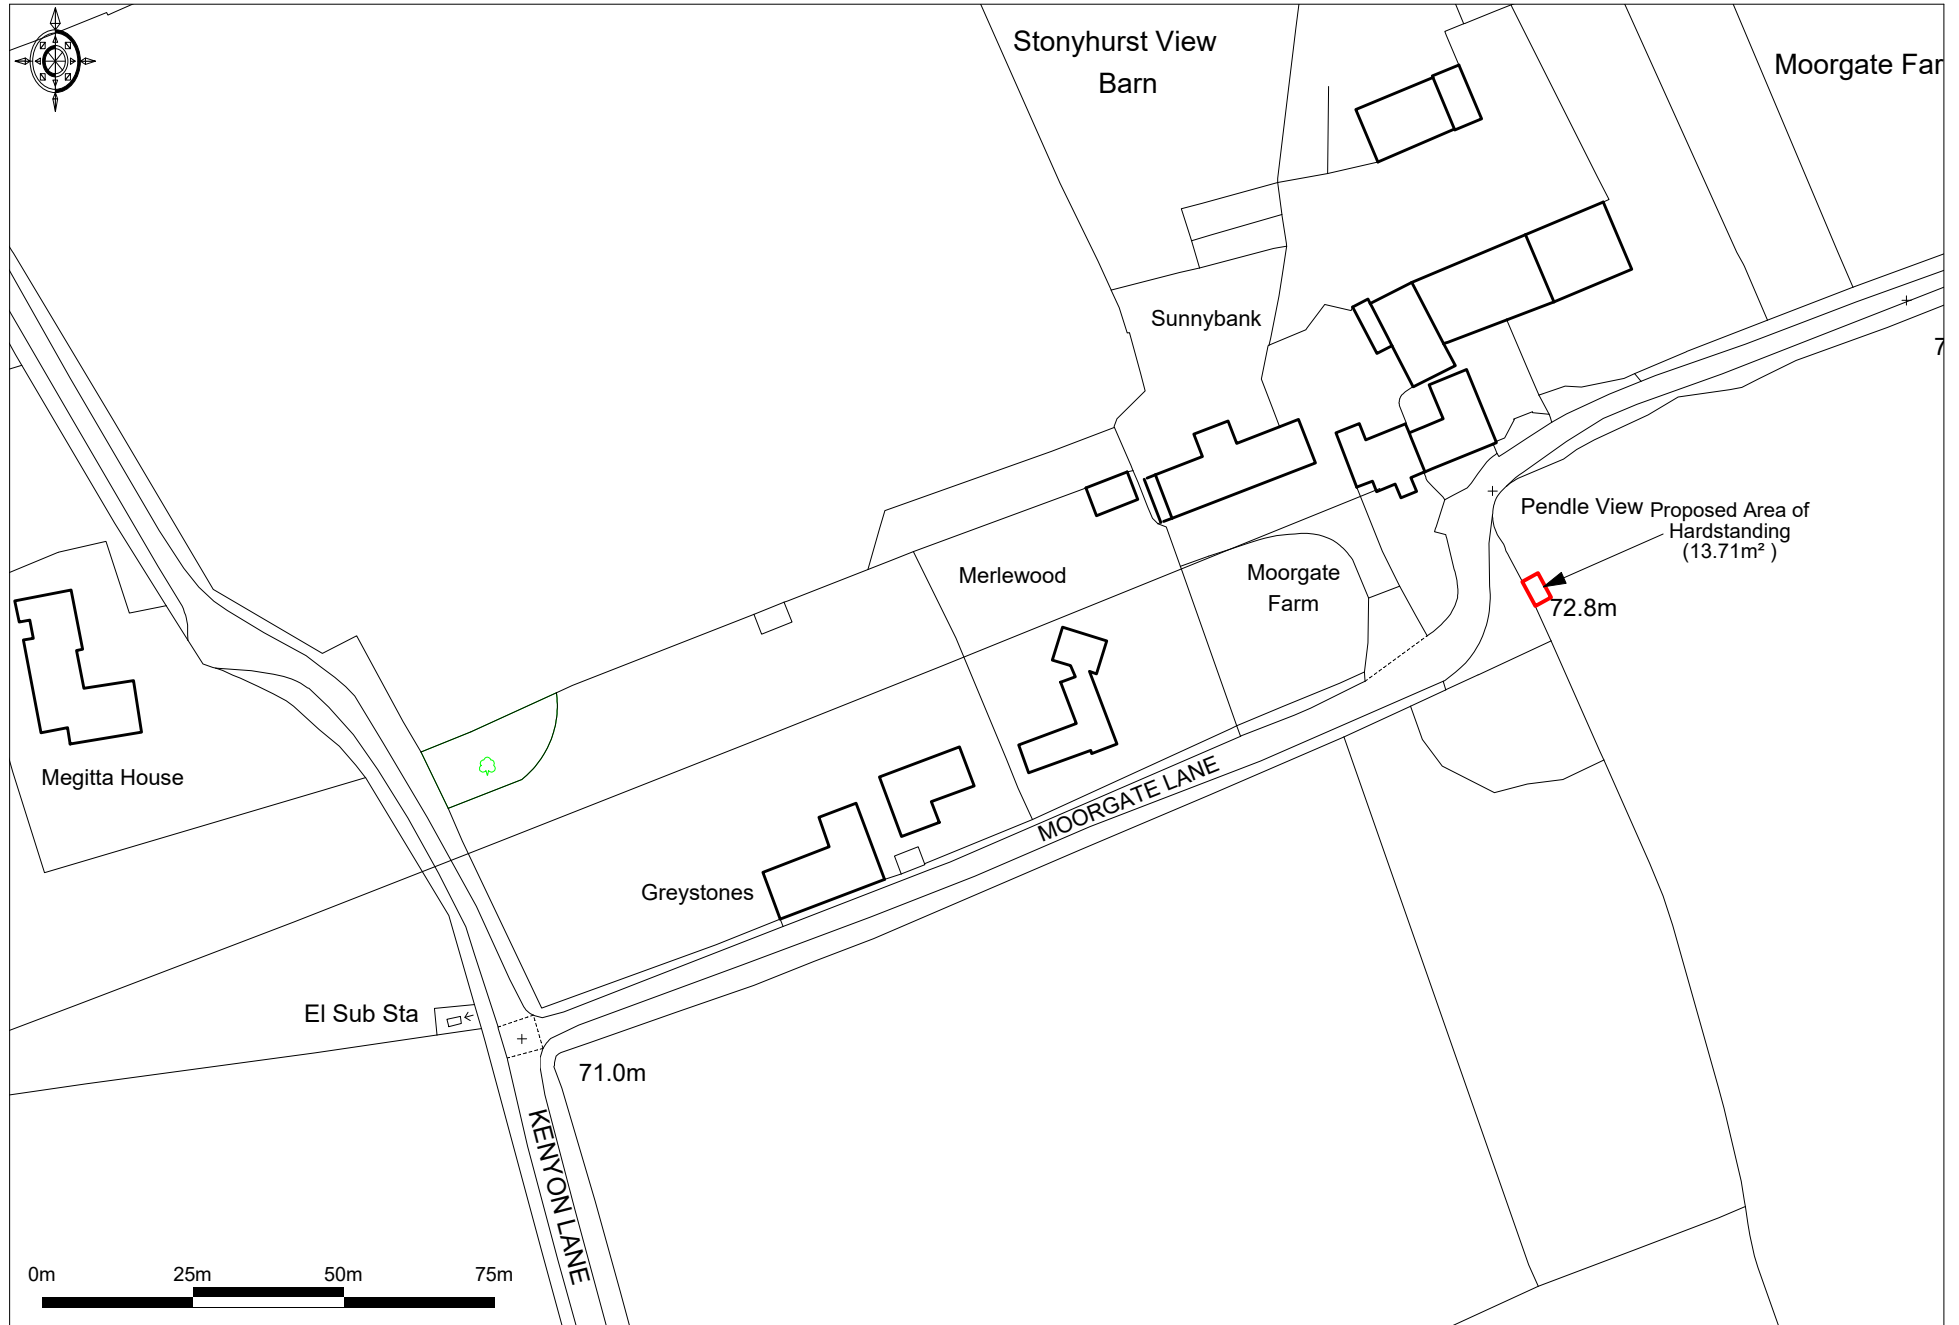

Site Plan - Proposed Agricultural Access off Moorgate Lane, Dinckley, Blackburn, BB6 8AN

Ordnance Survey © Crown Copyright 2018. All rights reserved. Licence number 100022432. Plotted Scale - 1:1250