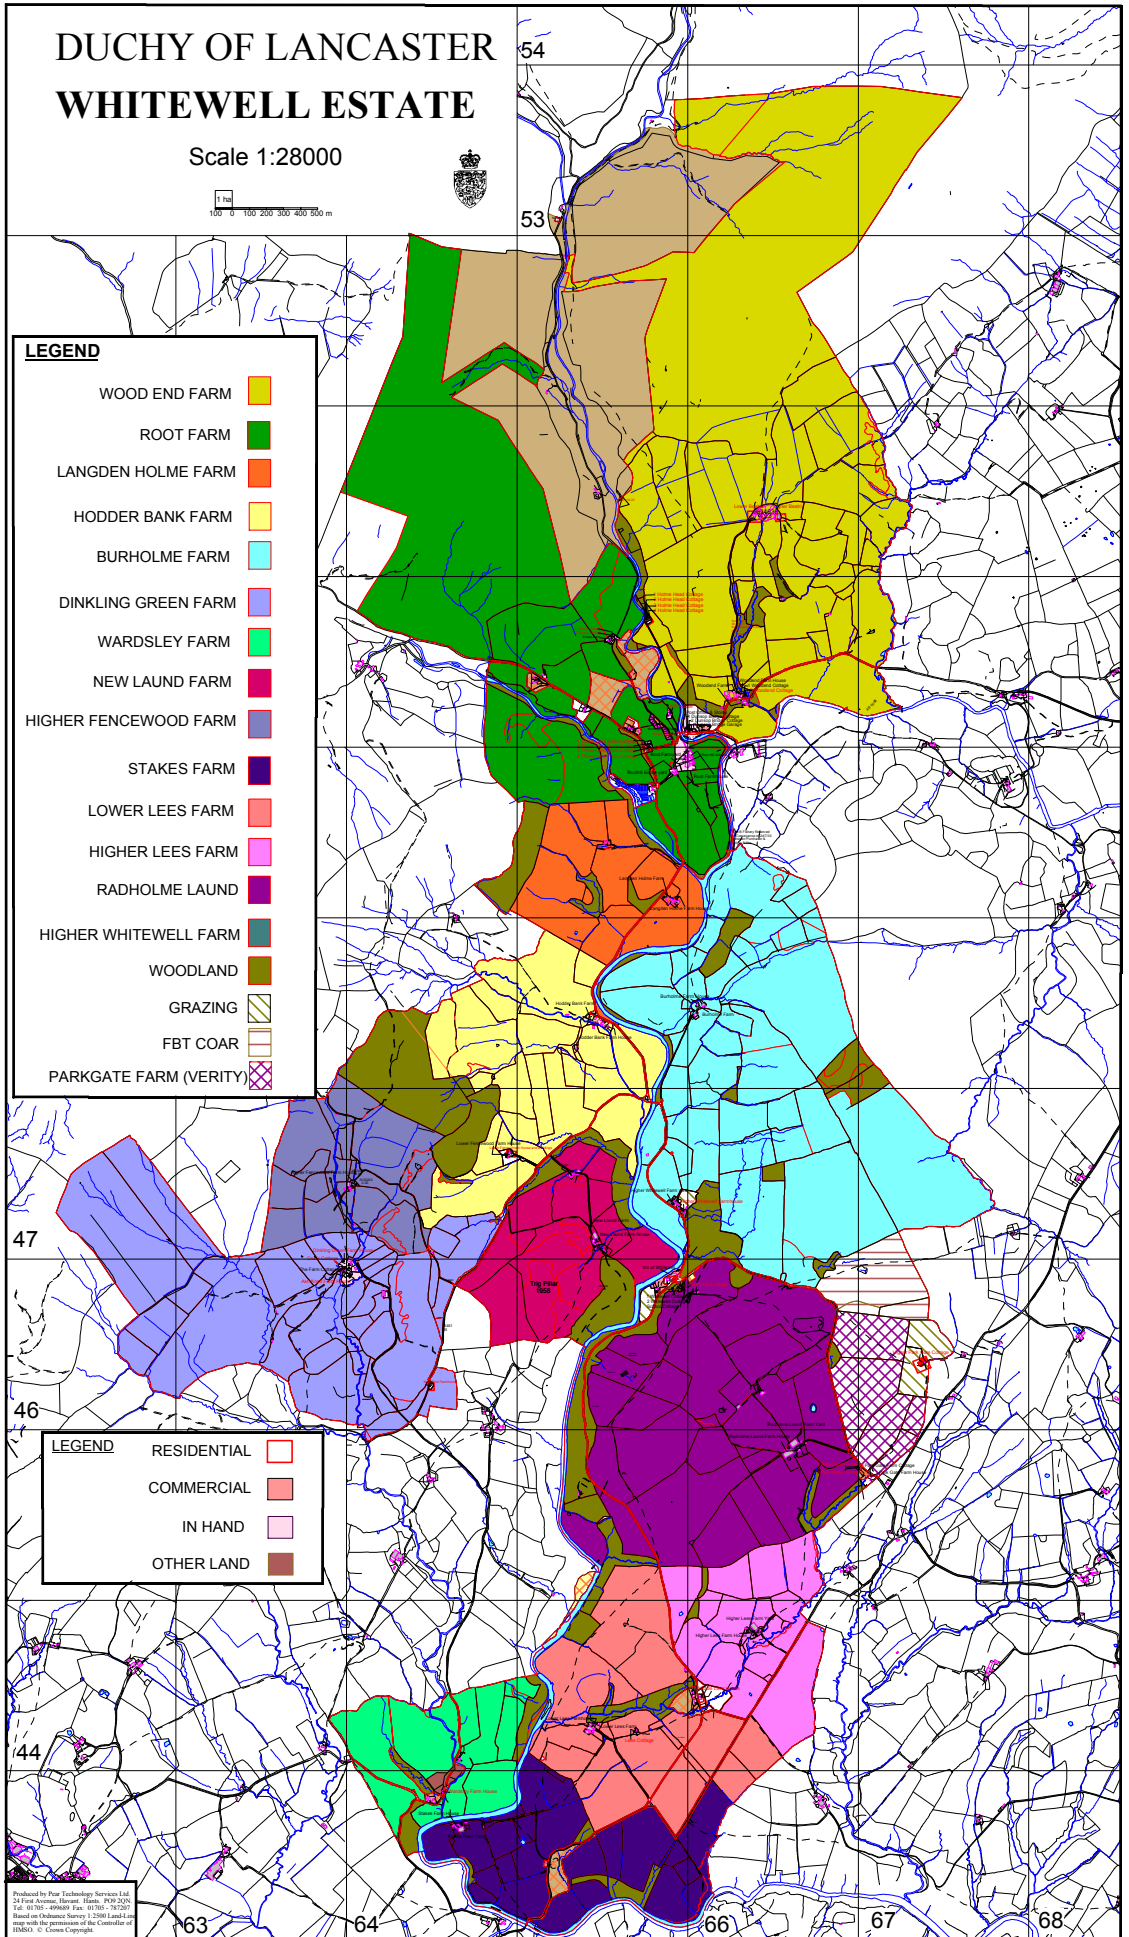

DUCHY OF LANCASTER WHITEWELL ESTATE

Scale 1:28000

LEGEND

WOOD END FARM	
ROOT FARM	
LANGDEN HOLME FARM	
HODDER BANK FARM	
BURHOLME FARM	
DINKLING GREEN FARM	
WARDSLEY FARM	
NEW LAUND FARM	
HIGHER FENCEWOOD FARM	
STAKES FARM	
LOWER LEES FARM	
HIGHER LEES FARM	
RADHOLME LAUND	
HIGHER WHITEWELL FARM	
WOODLAND	
GRAZING	
FBT COAR	
PARKGATE FARM (VERITY)	

LEGEND

RESIDENTIAL	
COMMERCIAL	
IN HAND	
OTHER LAND