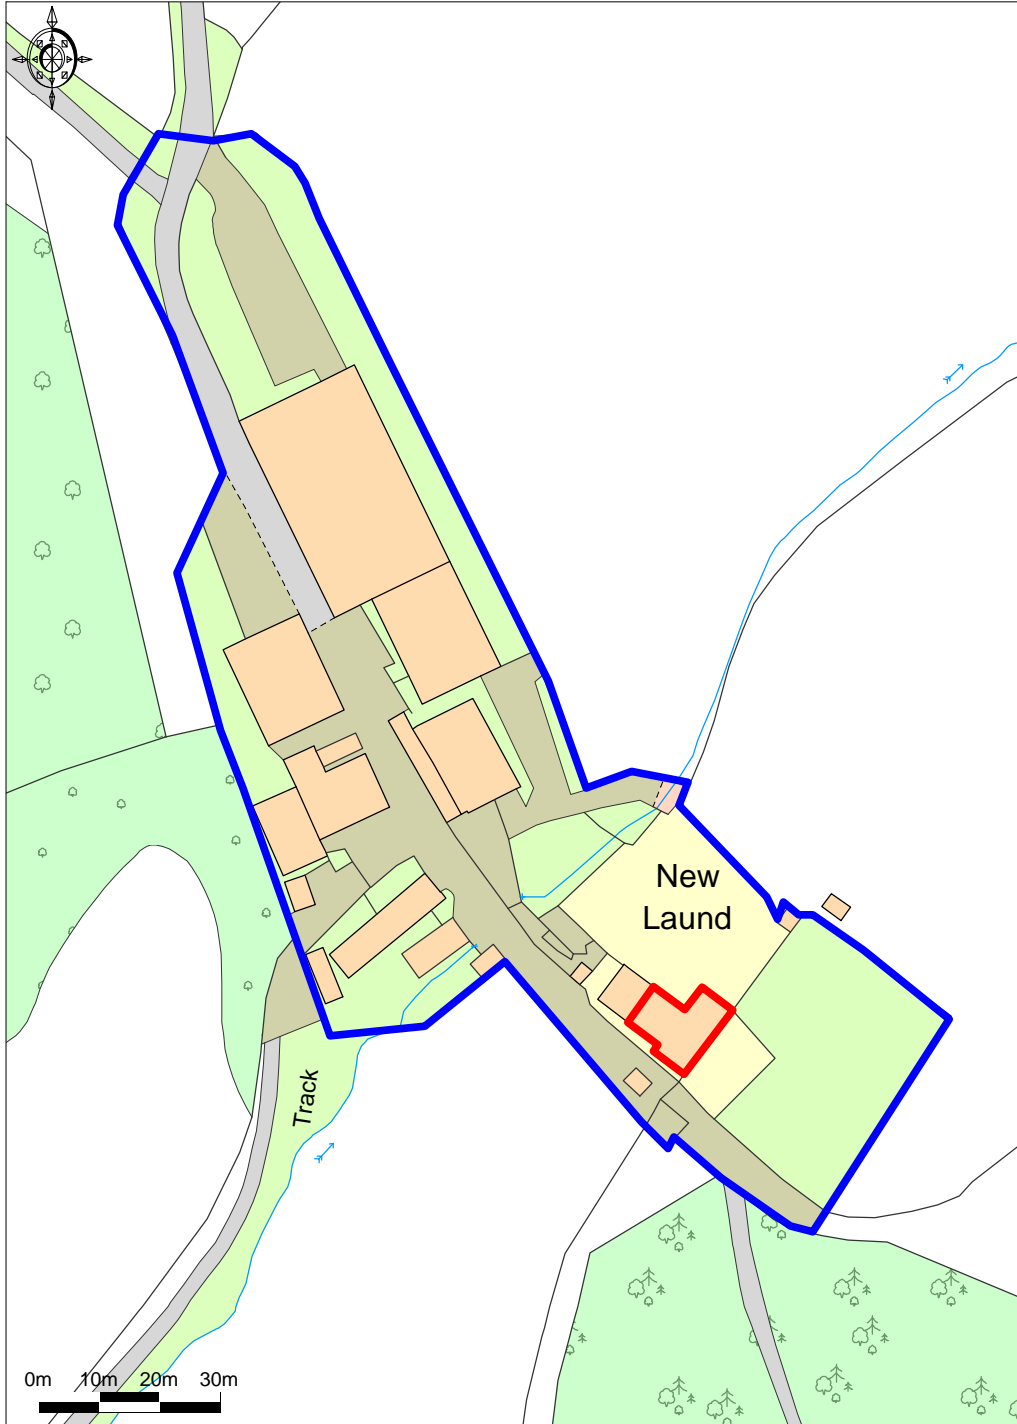

- DUCHY OF LANCASTER -

Location plan of New Laund Farm

The plan is published for convenience only. Although thought to be correct its accuracy cannot be guaranteed and it does not form part of the contract.