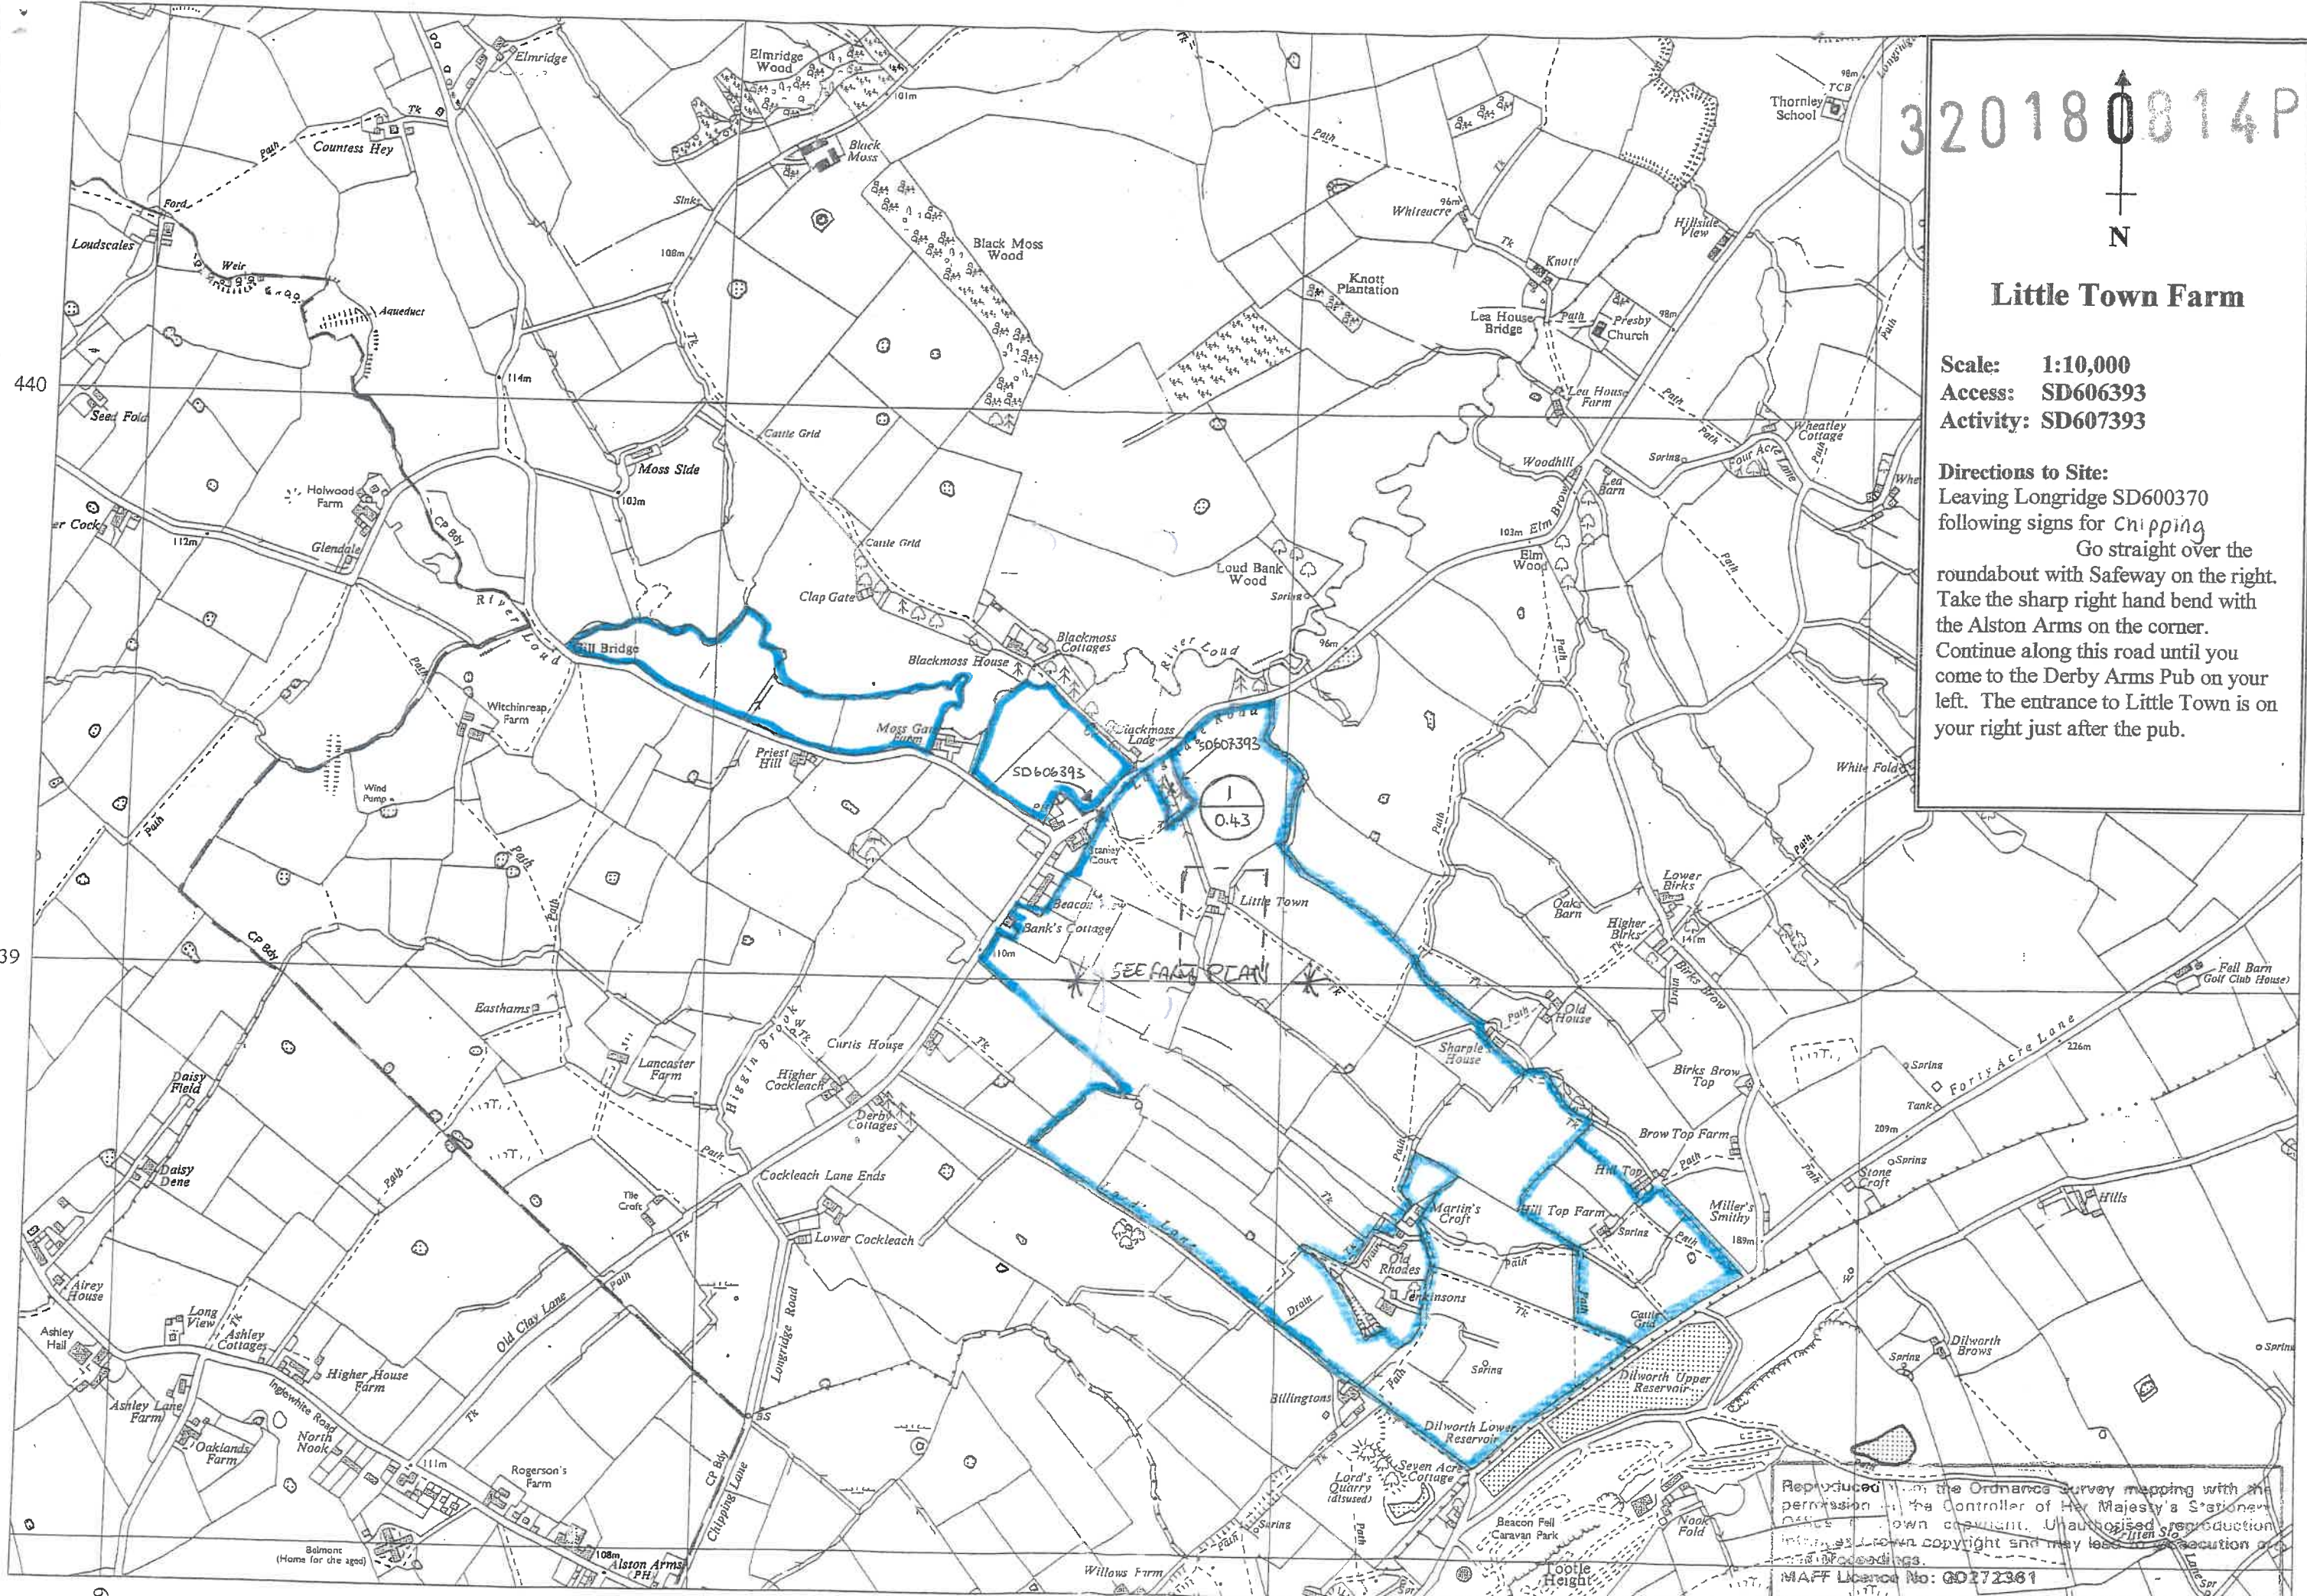

320180814P

Little Town Farm

Scale: 1:10,000
Access: SD606393
Activity: SD607393

Directions to Site:
Leaving Longridge SD600370 following signs for Chipping
Go straight over the roundabout with Safeway on the right. Take the sharp right hand bend with the Alston Arms on the corner. Continue along this road until you come to the Derby Arms Pub on your left. The entrance to Little Town is on your right just after the pub.

SEE PLAN

Reproduced from the Ordnance Survey mapping with the permission of the Controller of Her Majesty's Stationery Office. Crown copyright. Unauthorised reproduction may be a criminal offence and may lead to prosecution and fines.
MAFF Licence No: G0172361