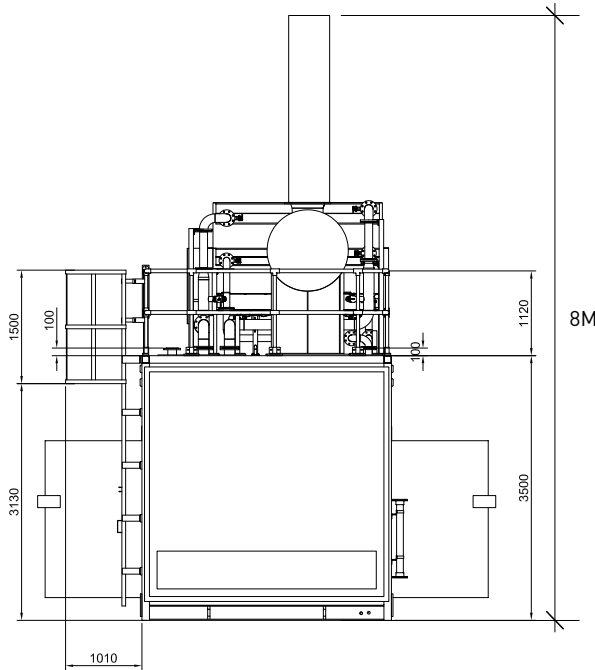

SHAWHOUSE, WHALLEY - GENERATOR ELEVATIONS