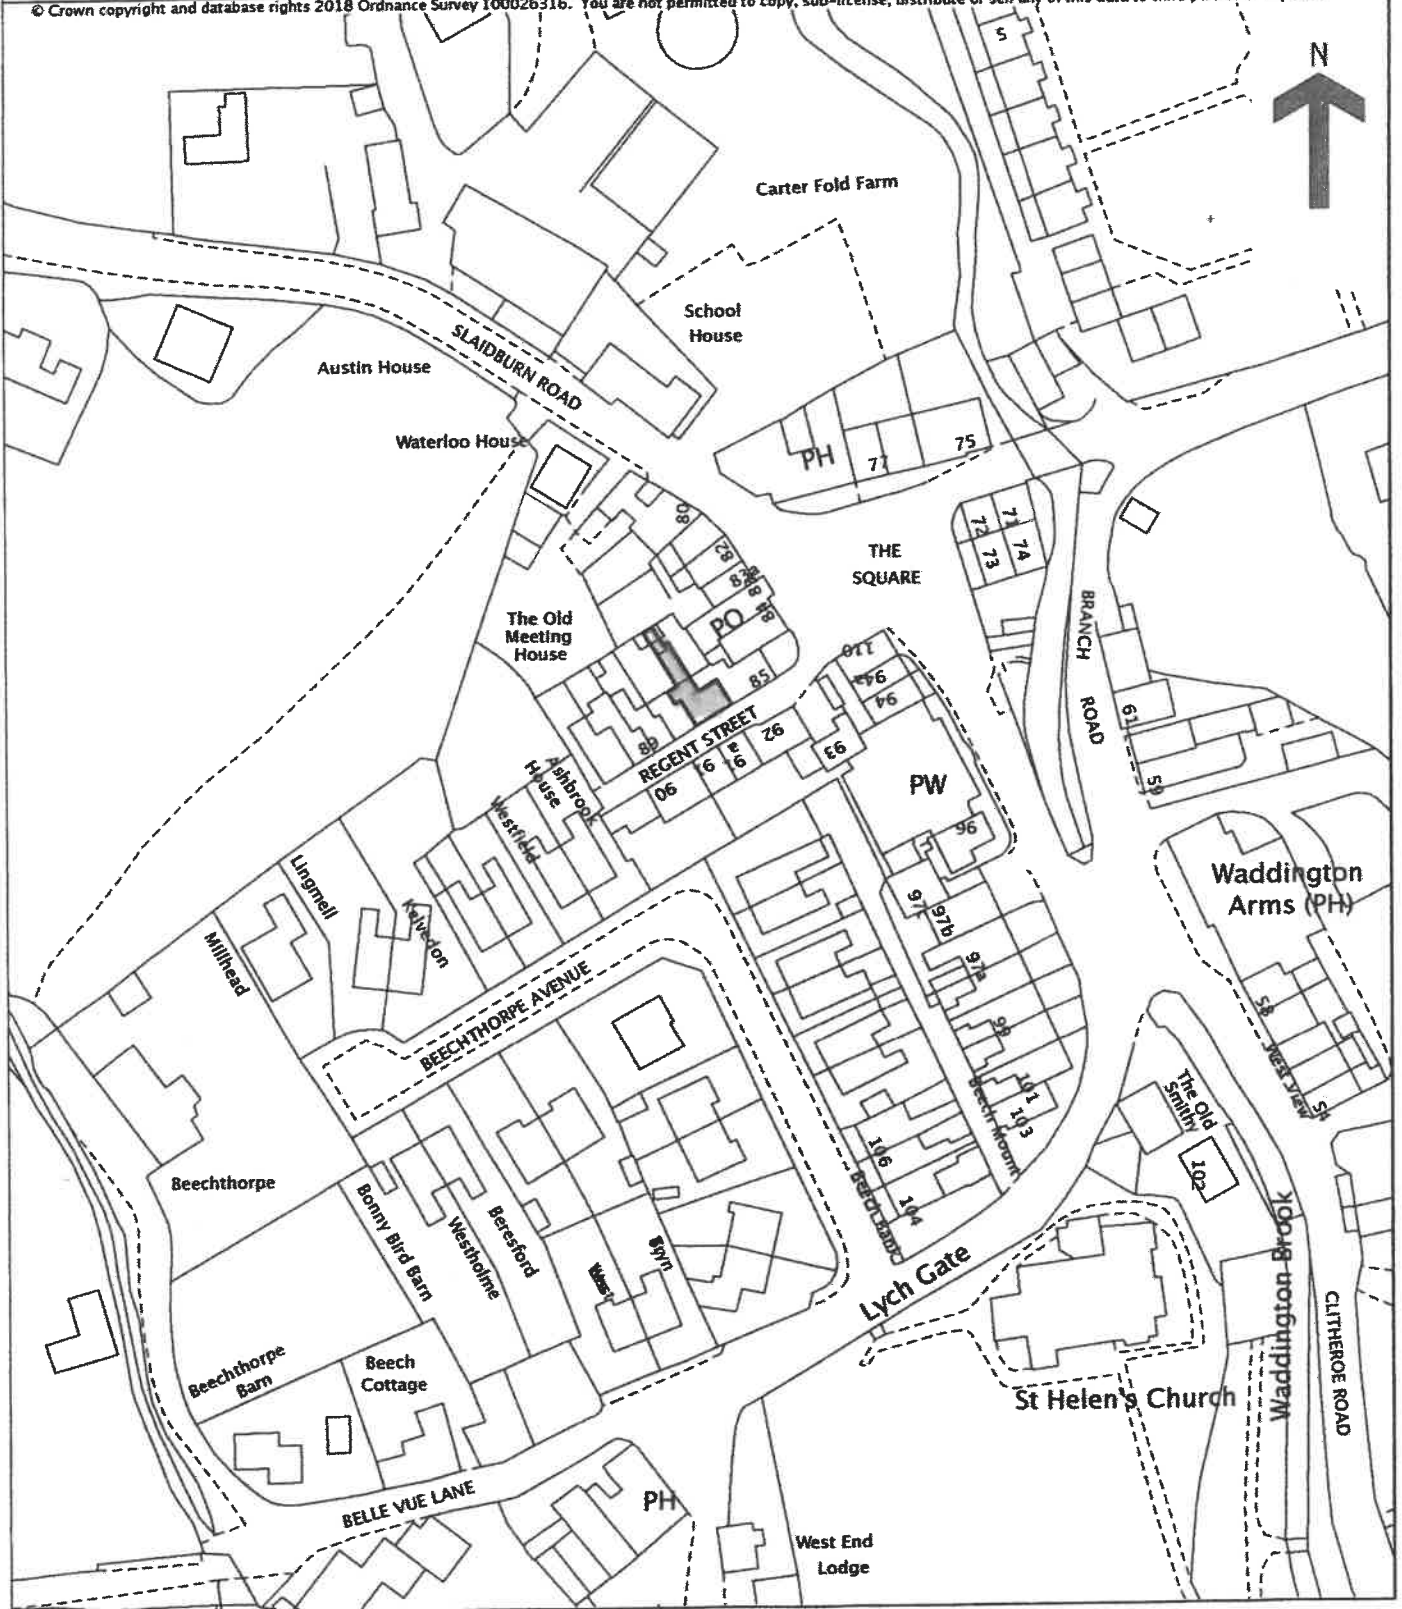

HM Land Registry  
Official copy of  
title plan

Title number LA859875  
Ordnance Survey map reference SD7243NE  
Scale 1:1250 enlarged from 1:2500  
Administrative area Lancashire : Ribble Valley

© Crown copyright and database rights 2018 Ordnance Survey 100026316. You are not permitted to copy, sub-license, distribute or sell any of this data to third parties in any form.

320180964P