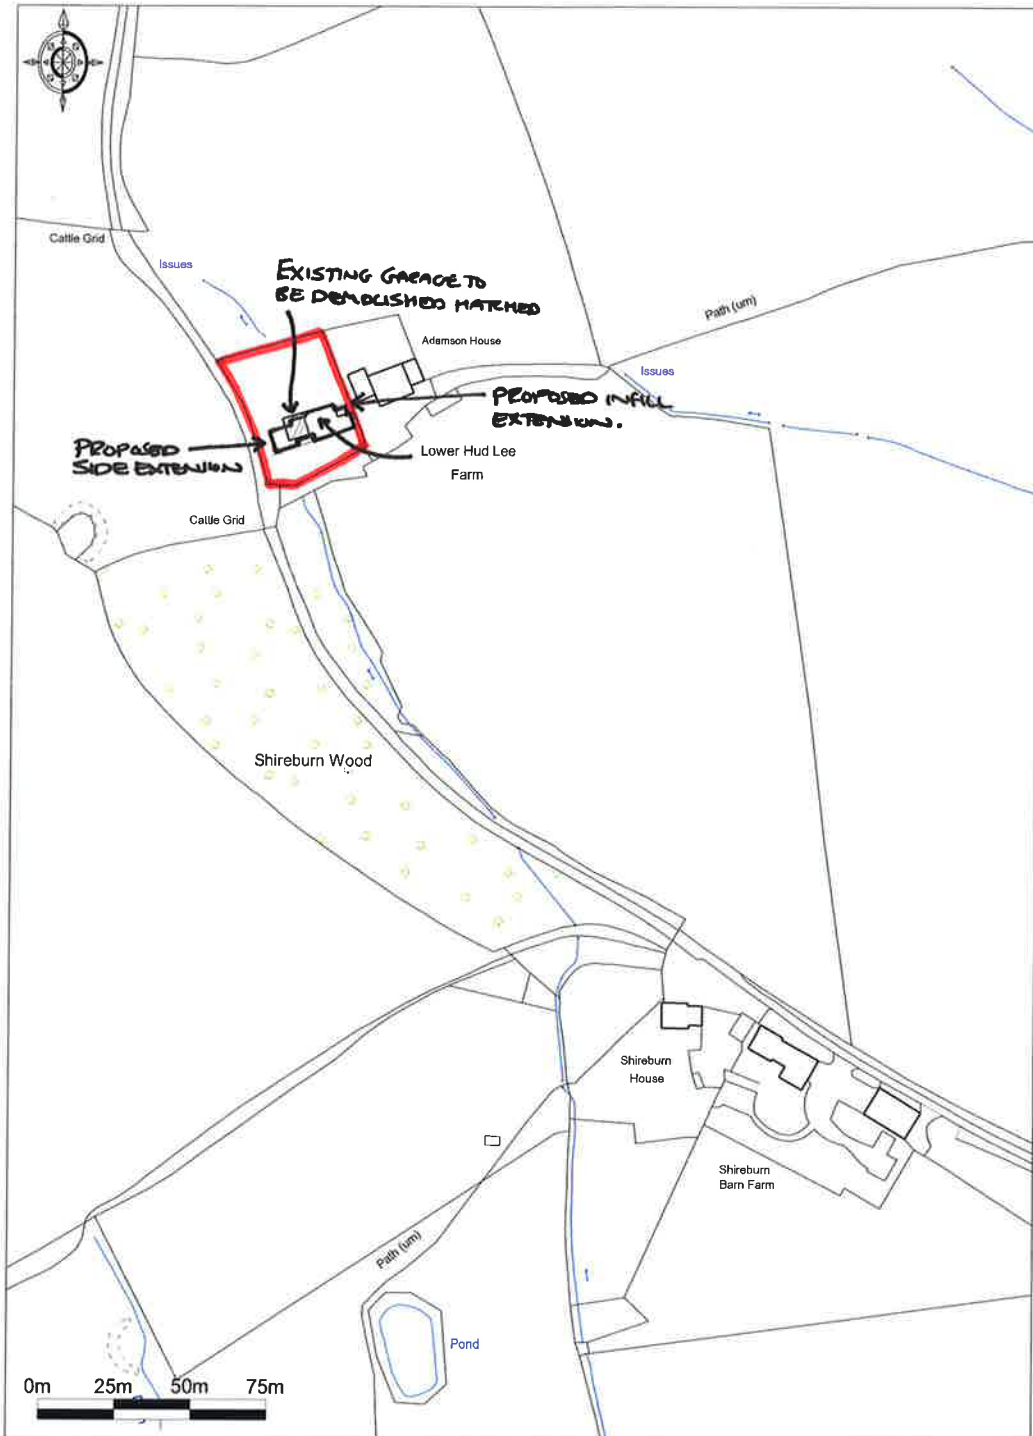

Mr and Mrs Cox
Lower Hud Lee Farm
Longridge Road
Hurst Green
BB7 9QP

Ordnance Survey © Crown Copyright 2018. All rights reserved.
Licence number 100022432. Plotted Scale - 1:2500

DWG REF: 5634 - LP (A4)