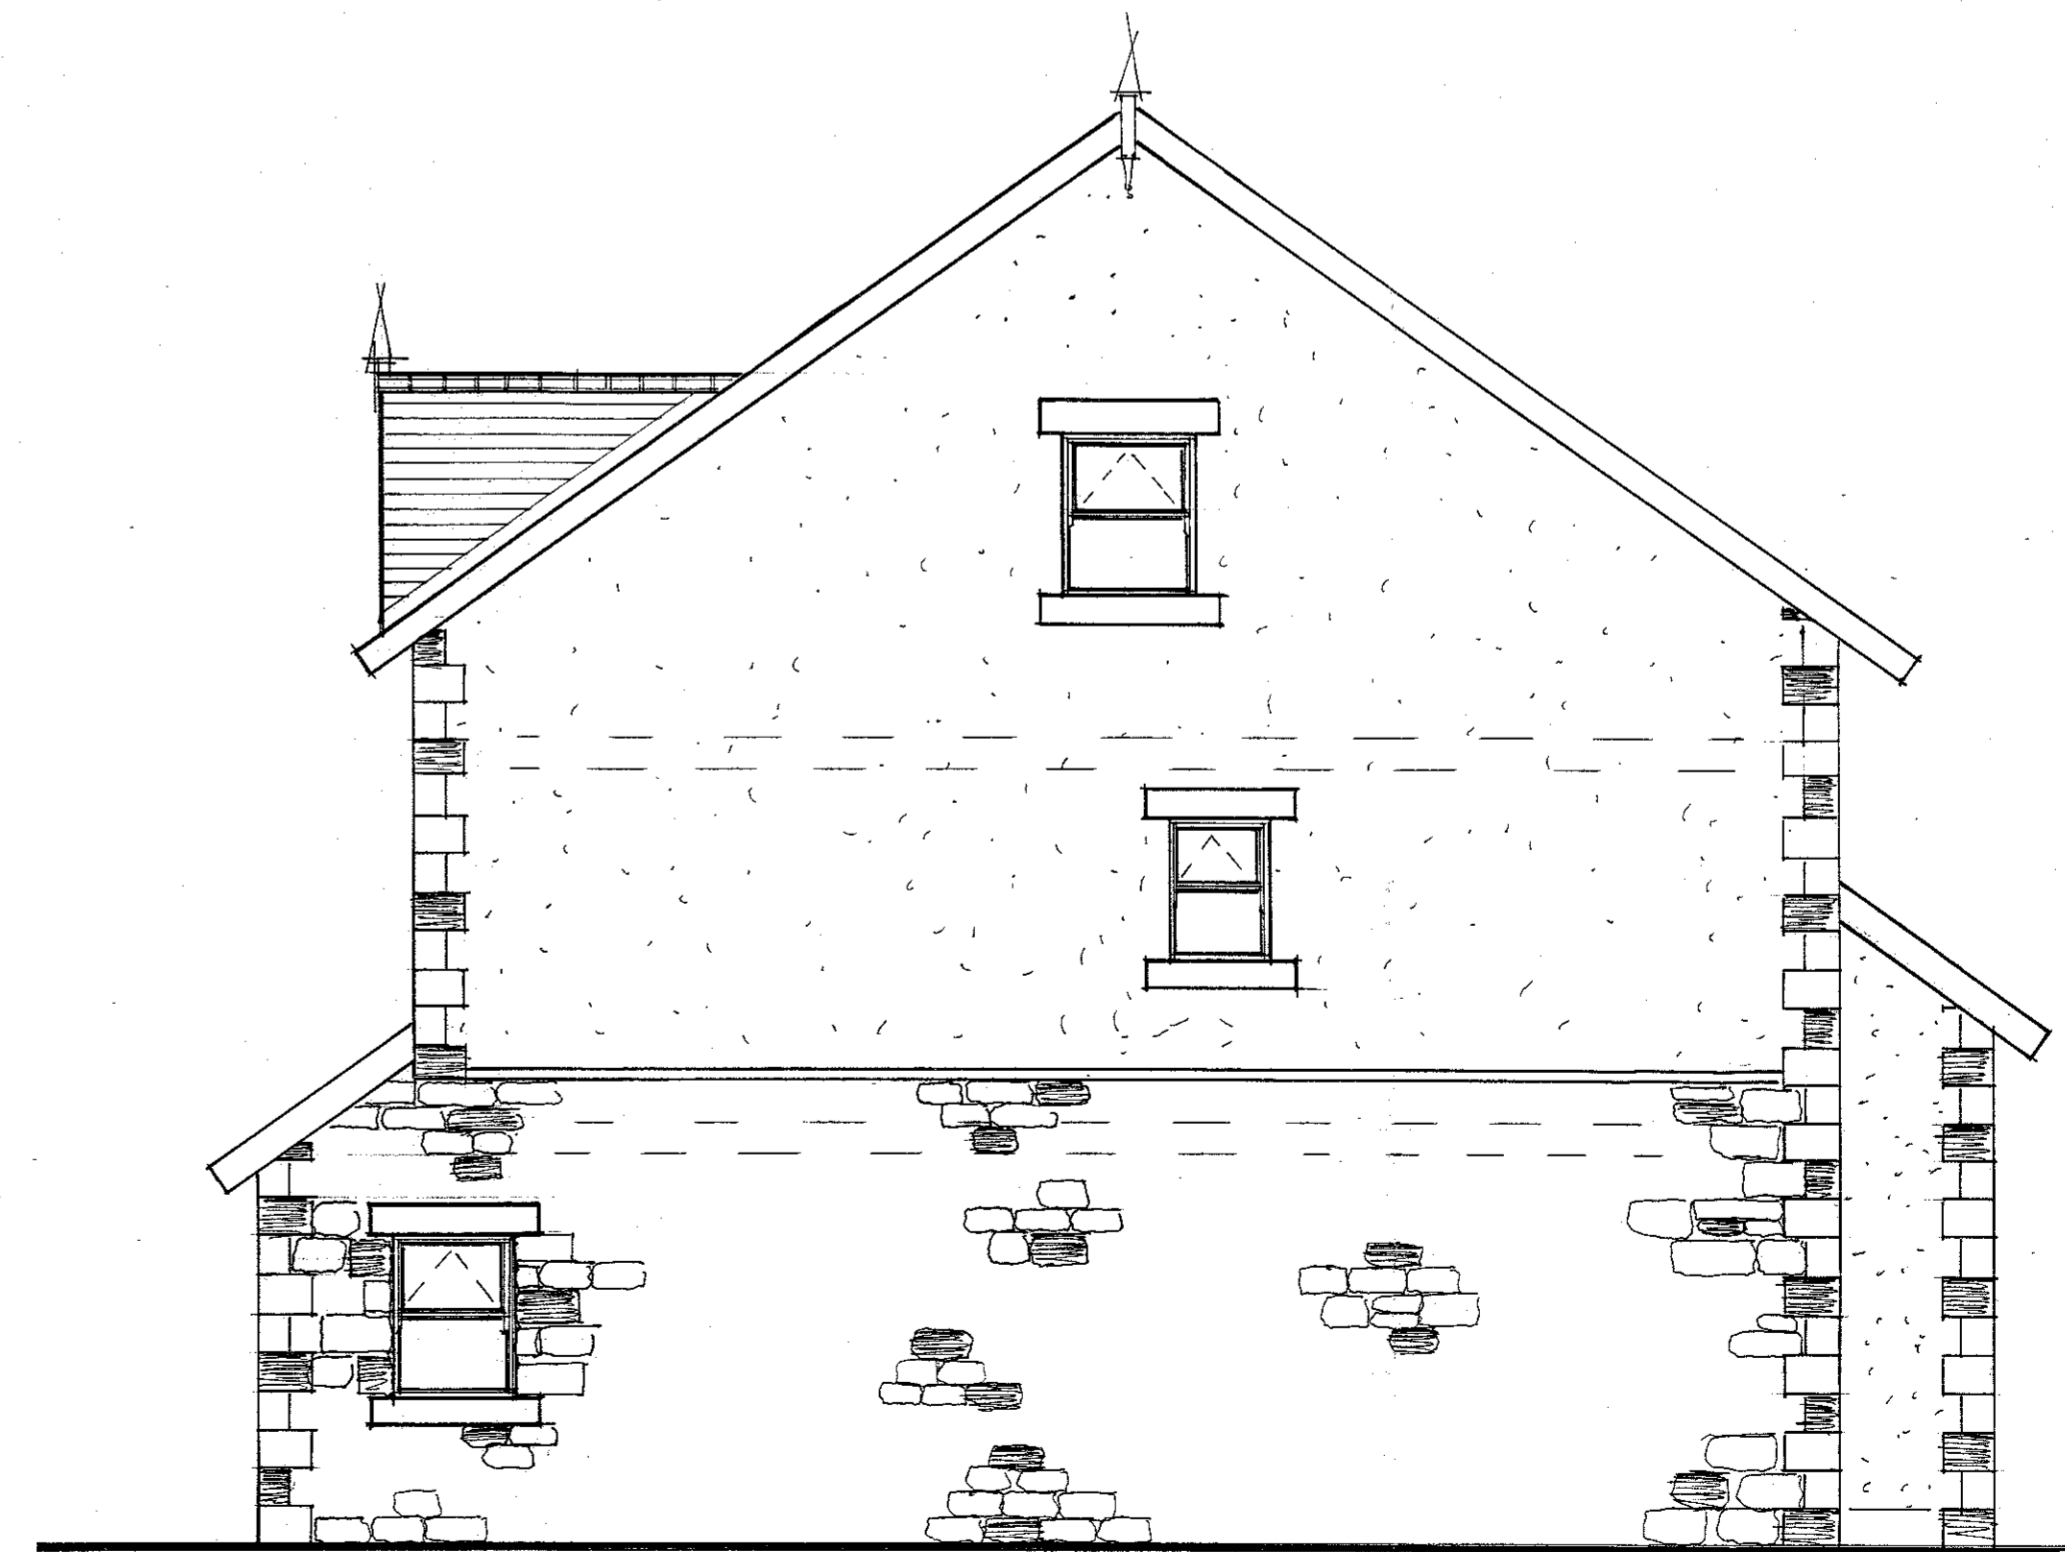

e a s t

s o u t h

w e s t

n o r t h

320181179P

S.J.Bialecki Limited
Building Surveyors

Drawing no 6003

Scale 1:50

Plot A Elevations

Proposed
Residential Development
On Land At
Ribblesdale View
Chatburn