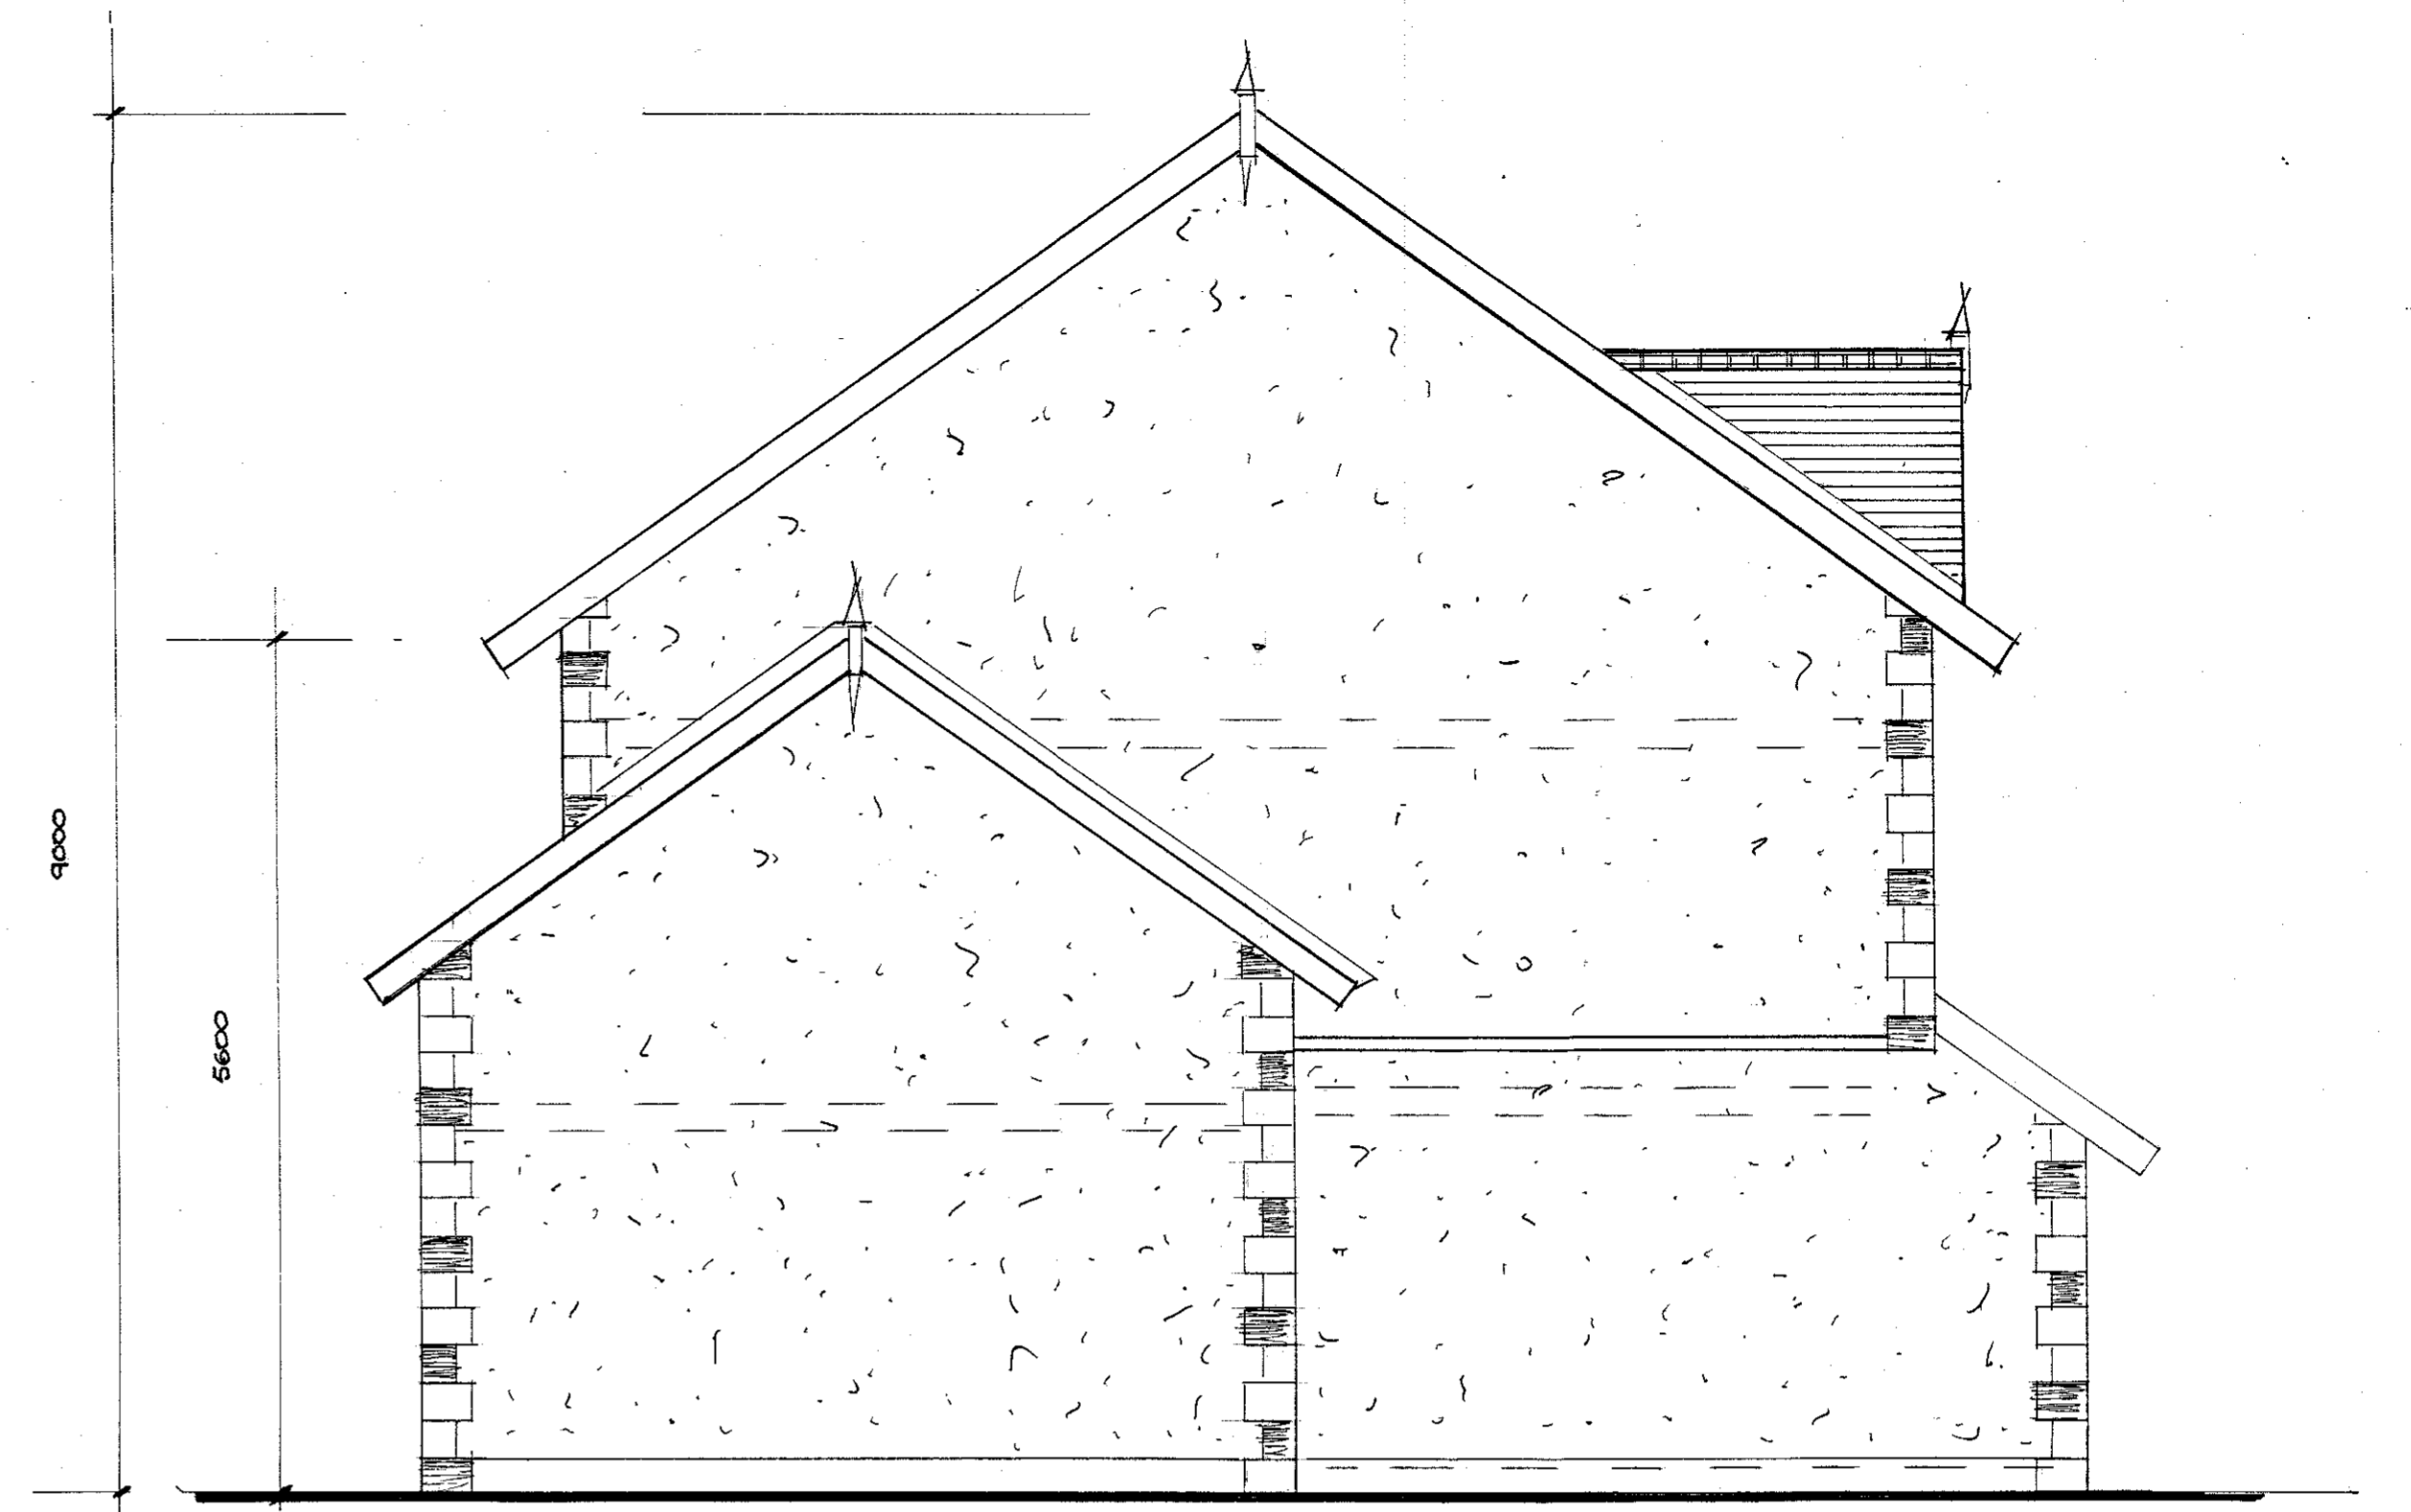

e a s t

s o u t h

w e s t

n o r t h

320181179P

S.J.Bialecki Limited
Building Surveyors

Drawing no 6003

Scale 1:50

Plot A Elevations

Proposed
Residential Development
On Land At
Ribblesdale View
Chatburn