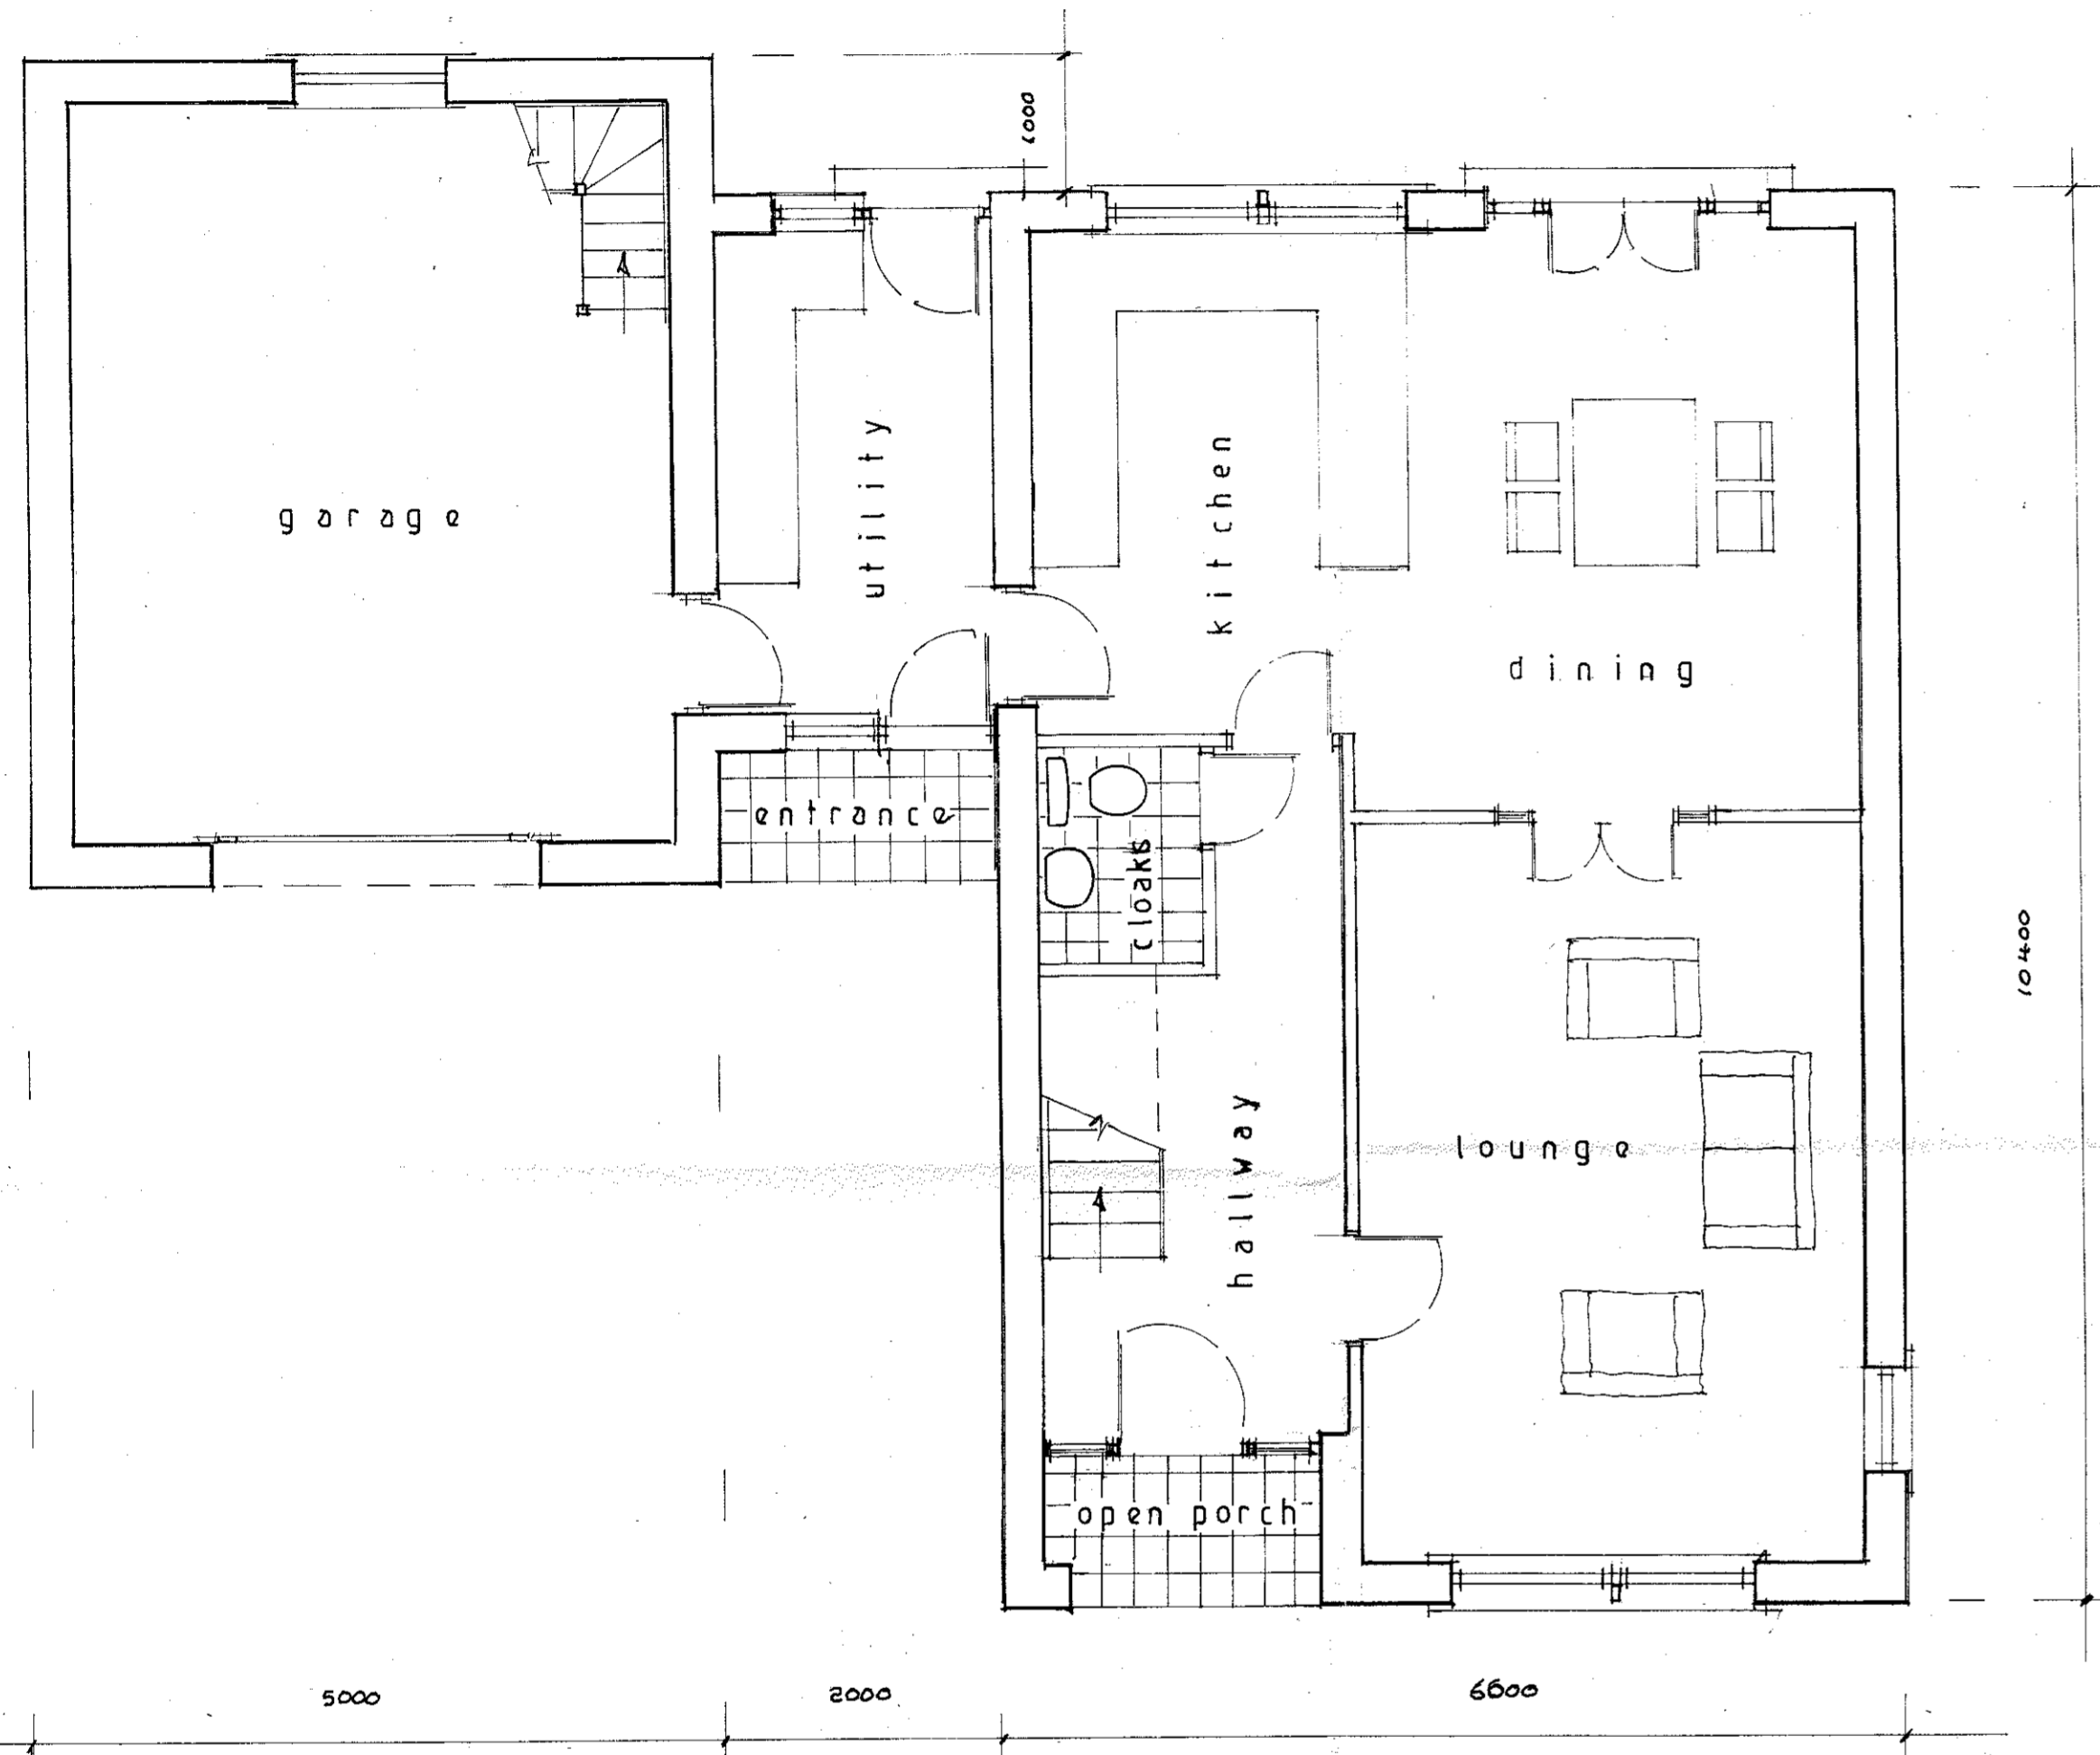

mezzanine floor

ground floor

first floor

roof level

320181179P

S.J. Bialecki Limited  
Building Surveyors

Drawing no 6004

Scale 1:50

Plot 'A' Floor Layouts

Proposed  
Residential Development  
On Land At  
Ribblesdale View  
Chatburn