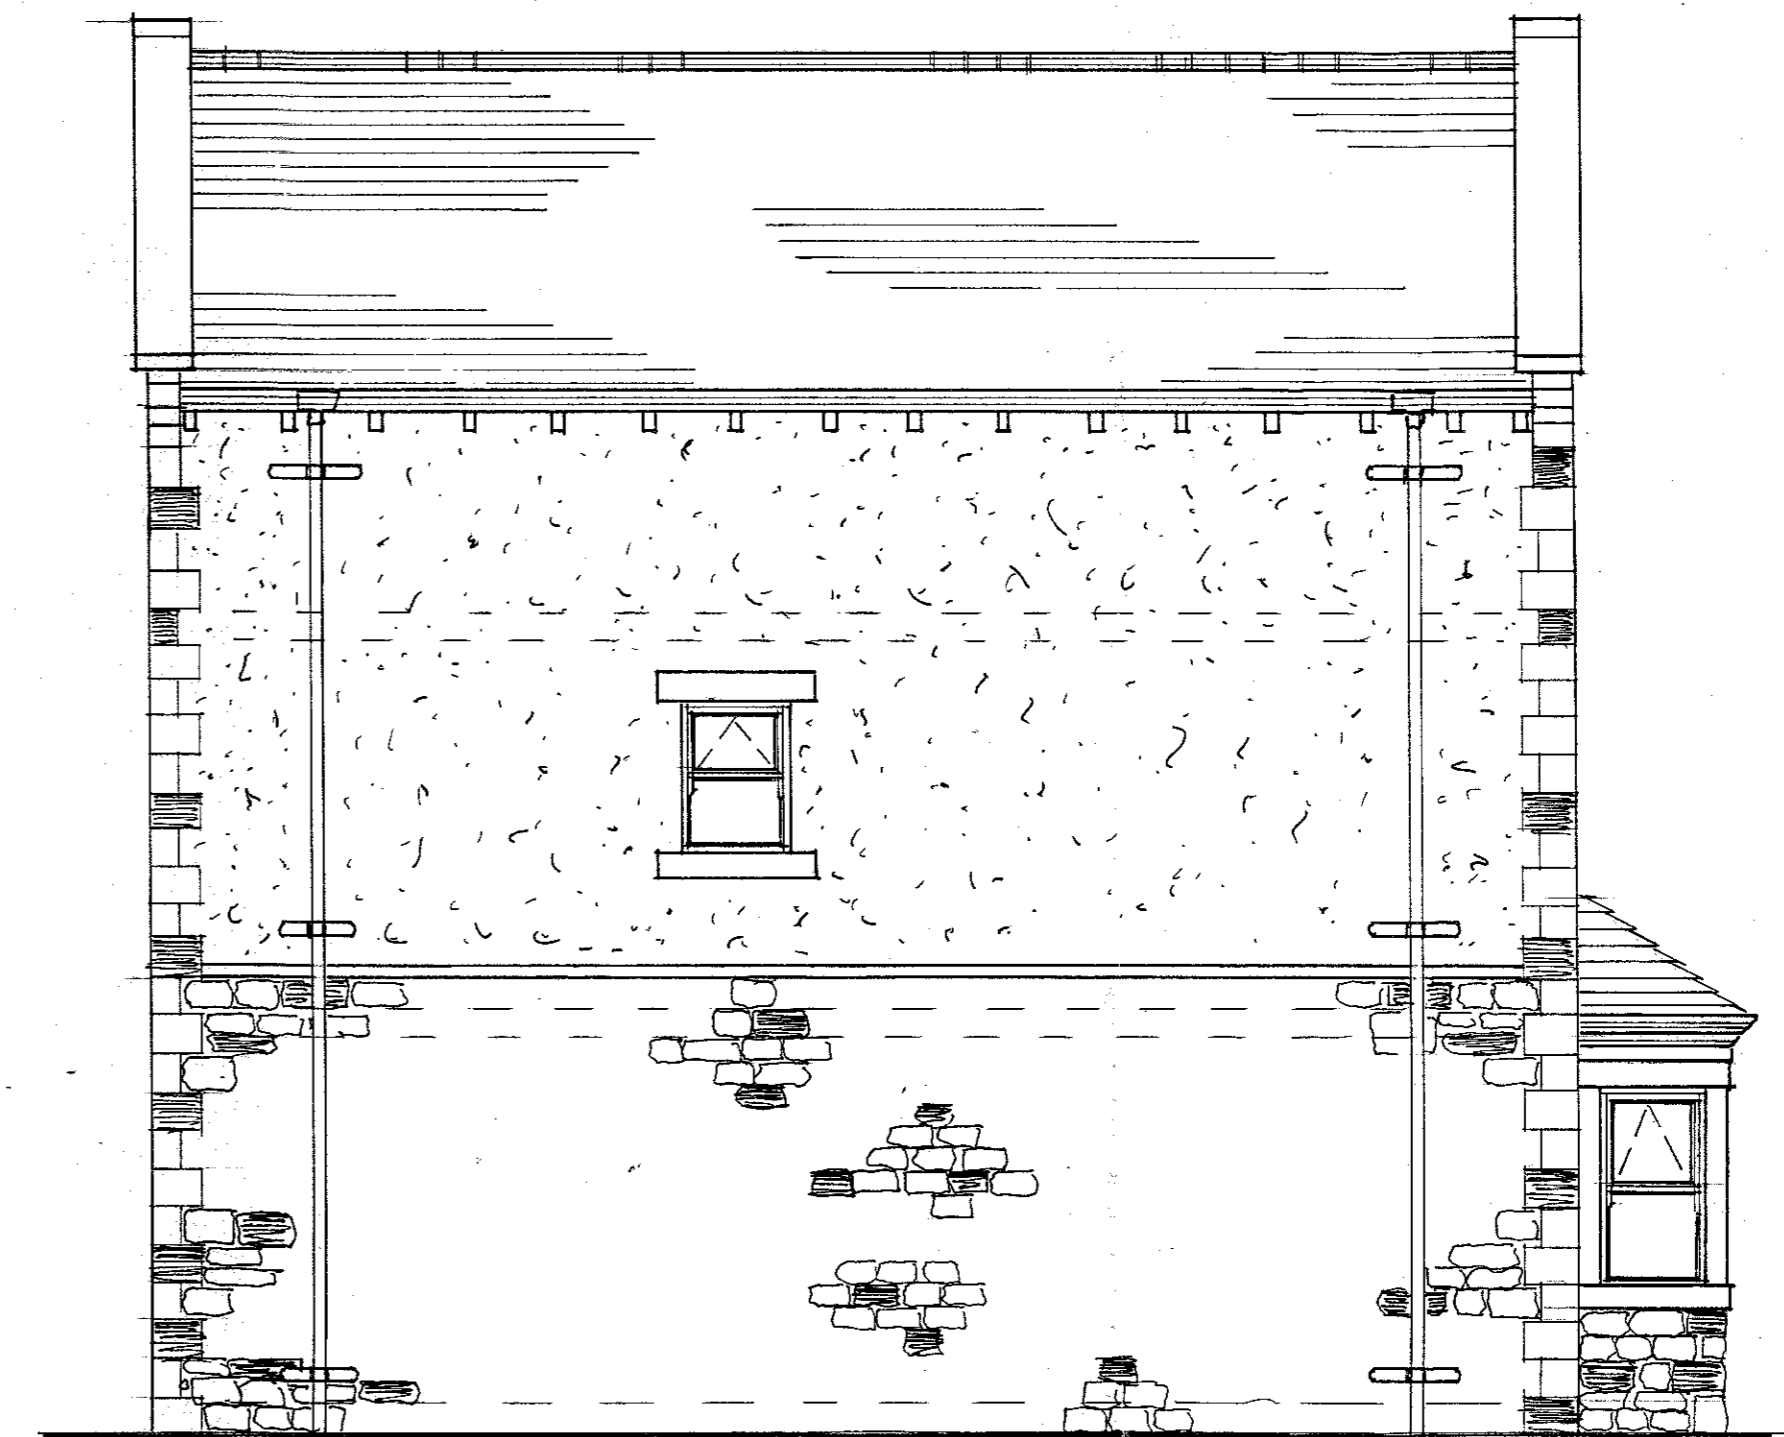

e a s t

n o r t h

w e s t

s o u t h

320181179P

S.J. Biatecki Limited
Building Surveyors

Drawing no 6005

Scale 1:50

Plot B Elevations

Proposed
Residential Development
On Land At
Ribblesdale View
Chatburn