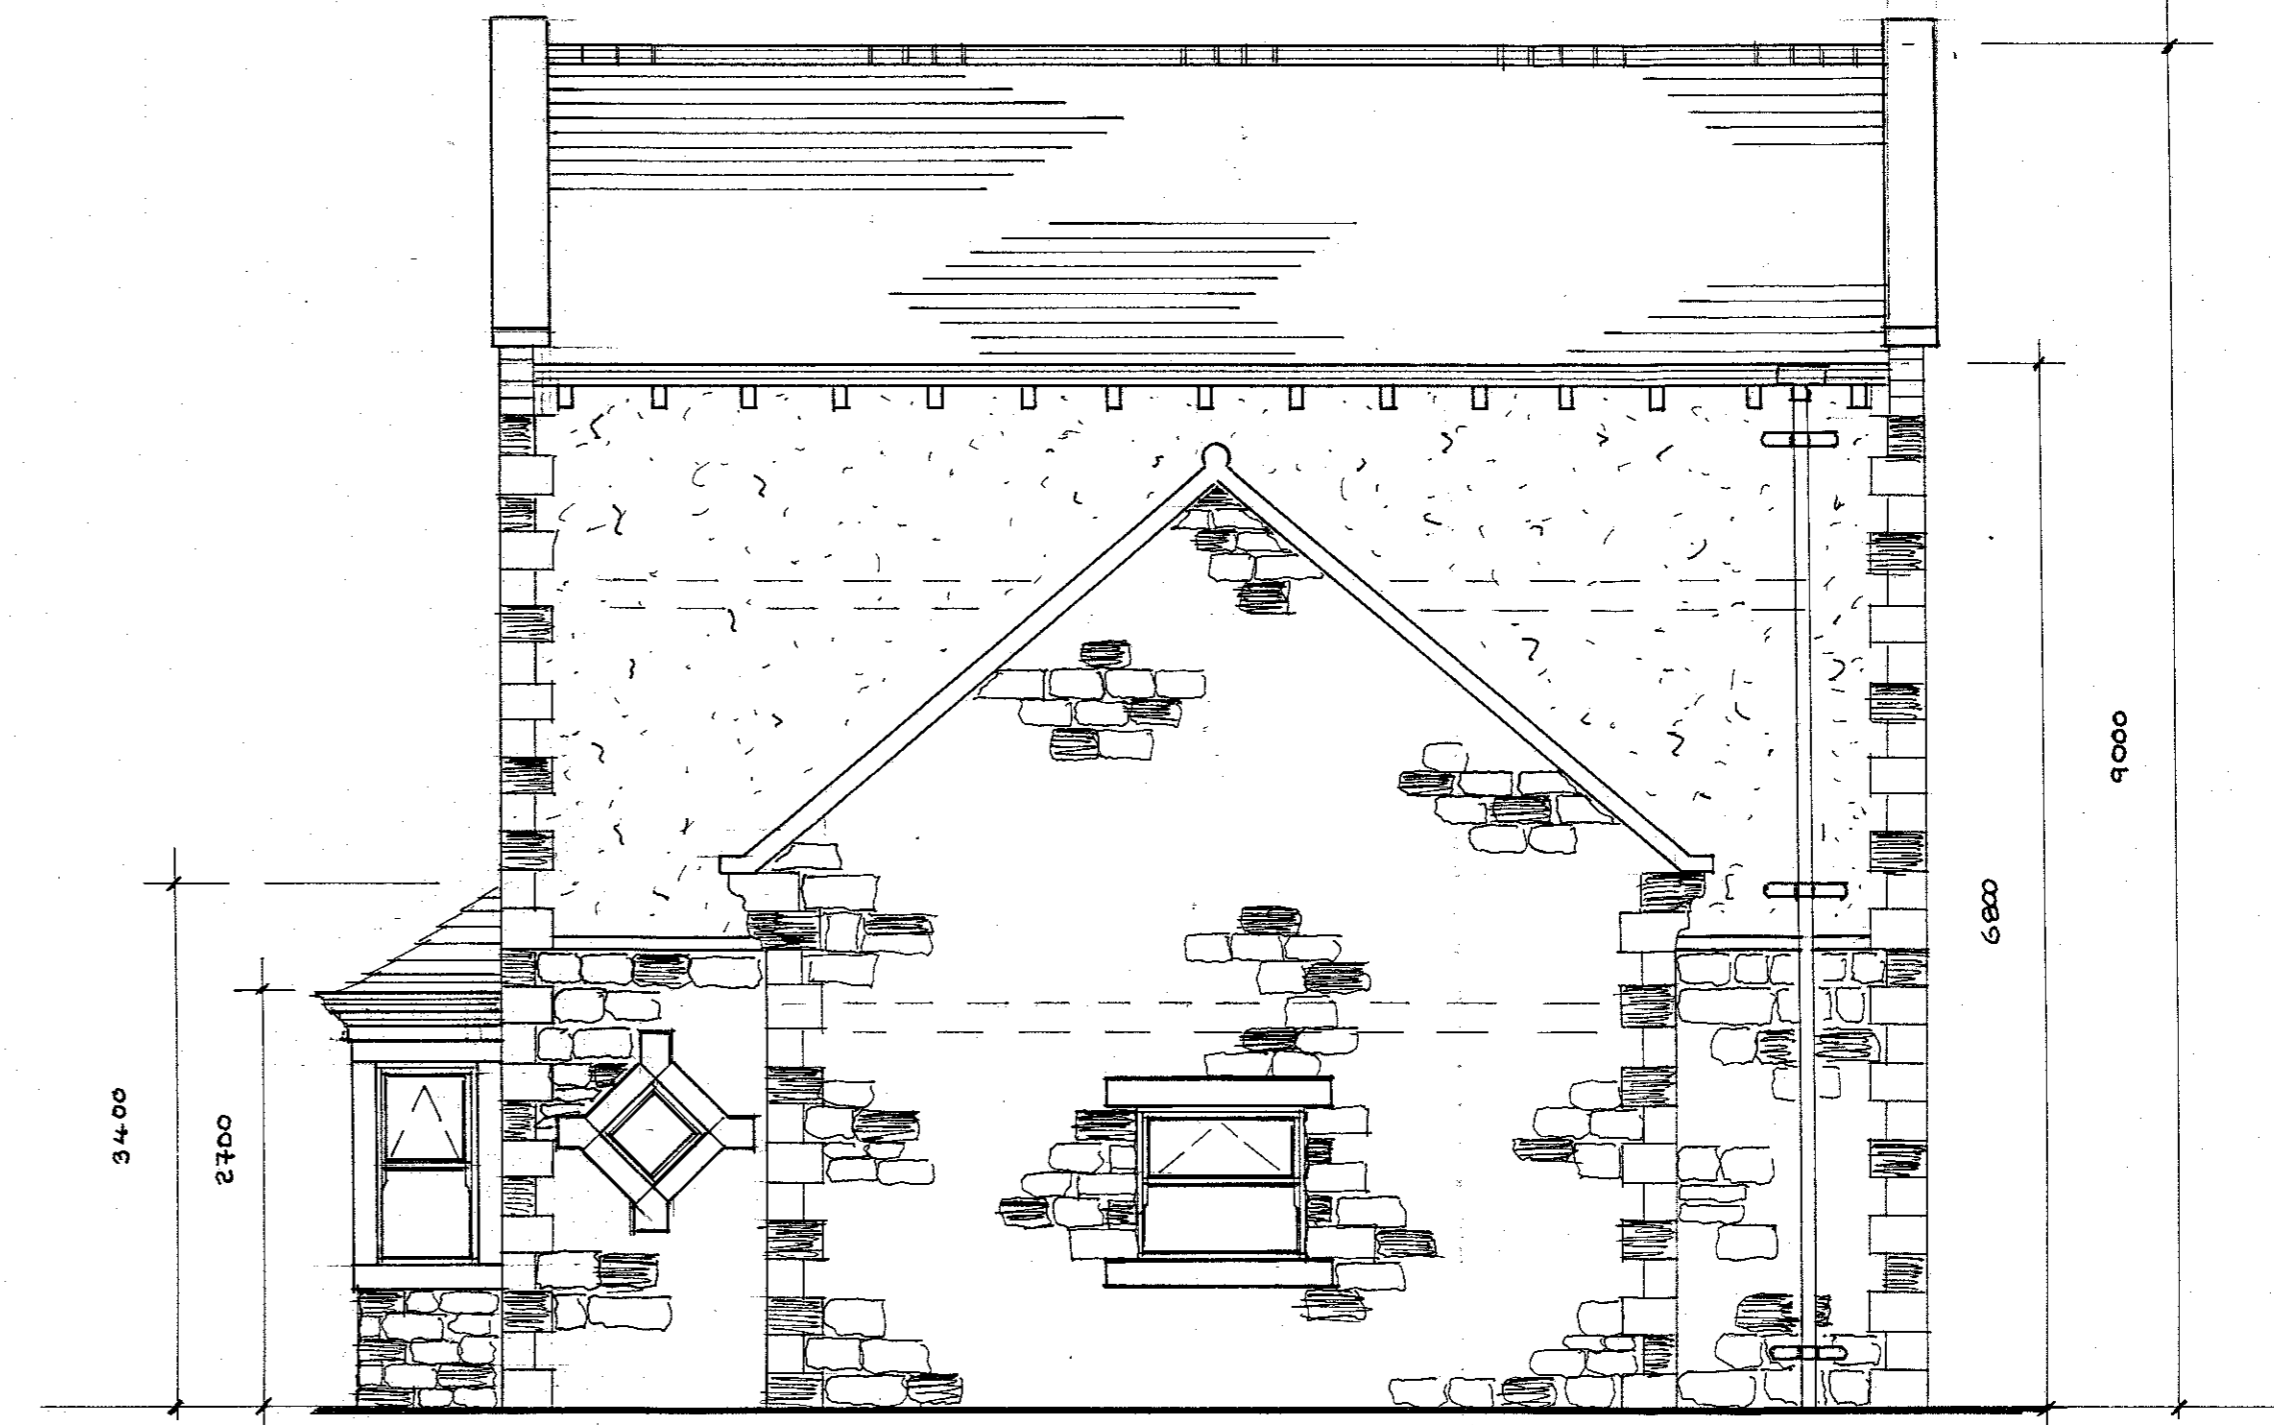

e a s t

n o r t h

w e s t

s o u t h

320181179P

S.J. Biatecki Limited
Building Surveyors

Drawing no 6005

Scale 1:50

Plot B Elevations

Proposed
Residential Development
On Land At
Ribblesdale View
Chatburn