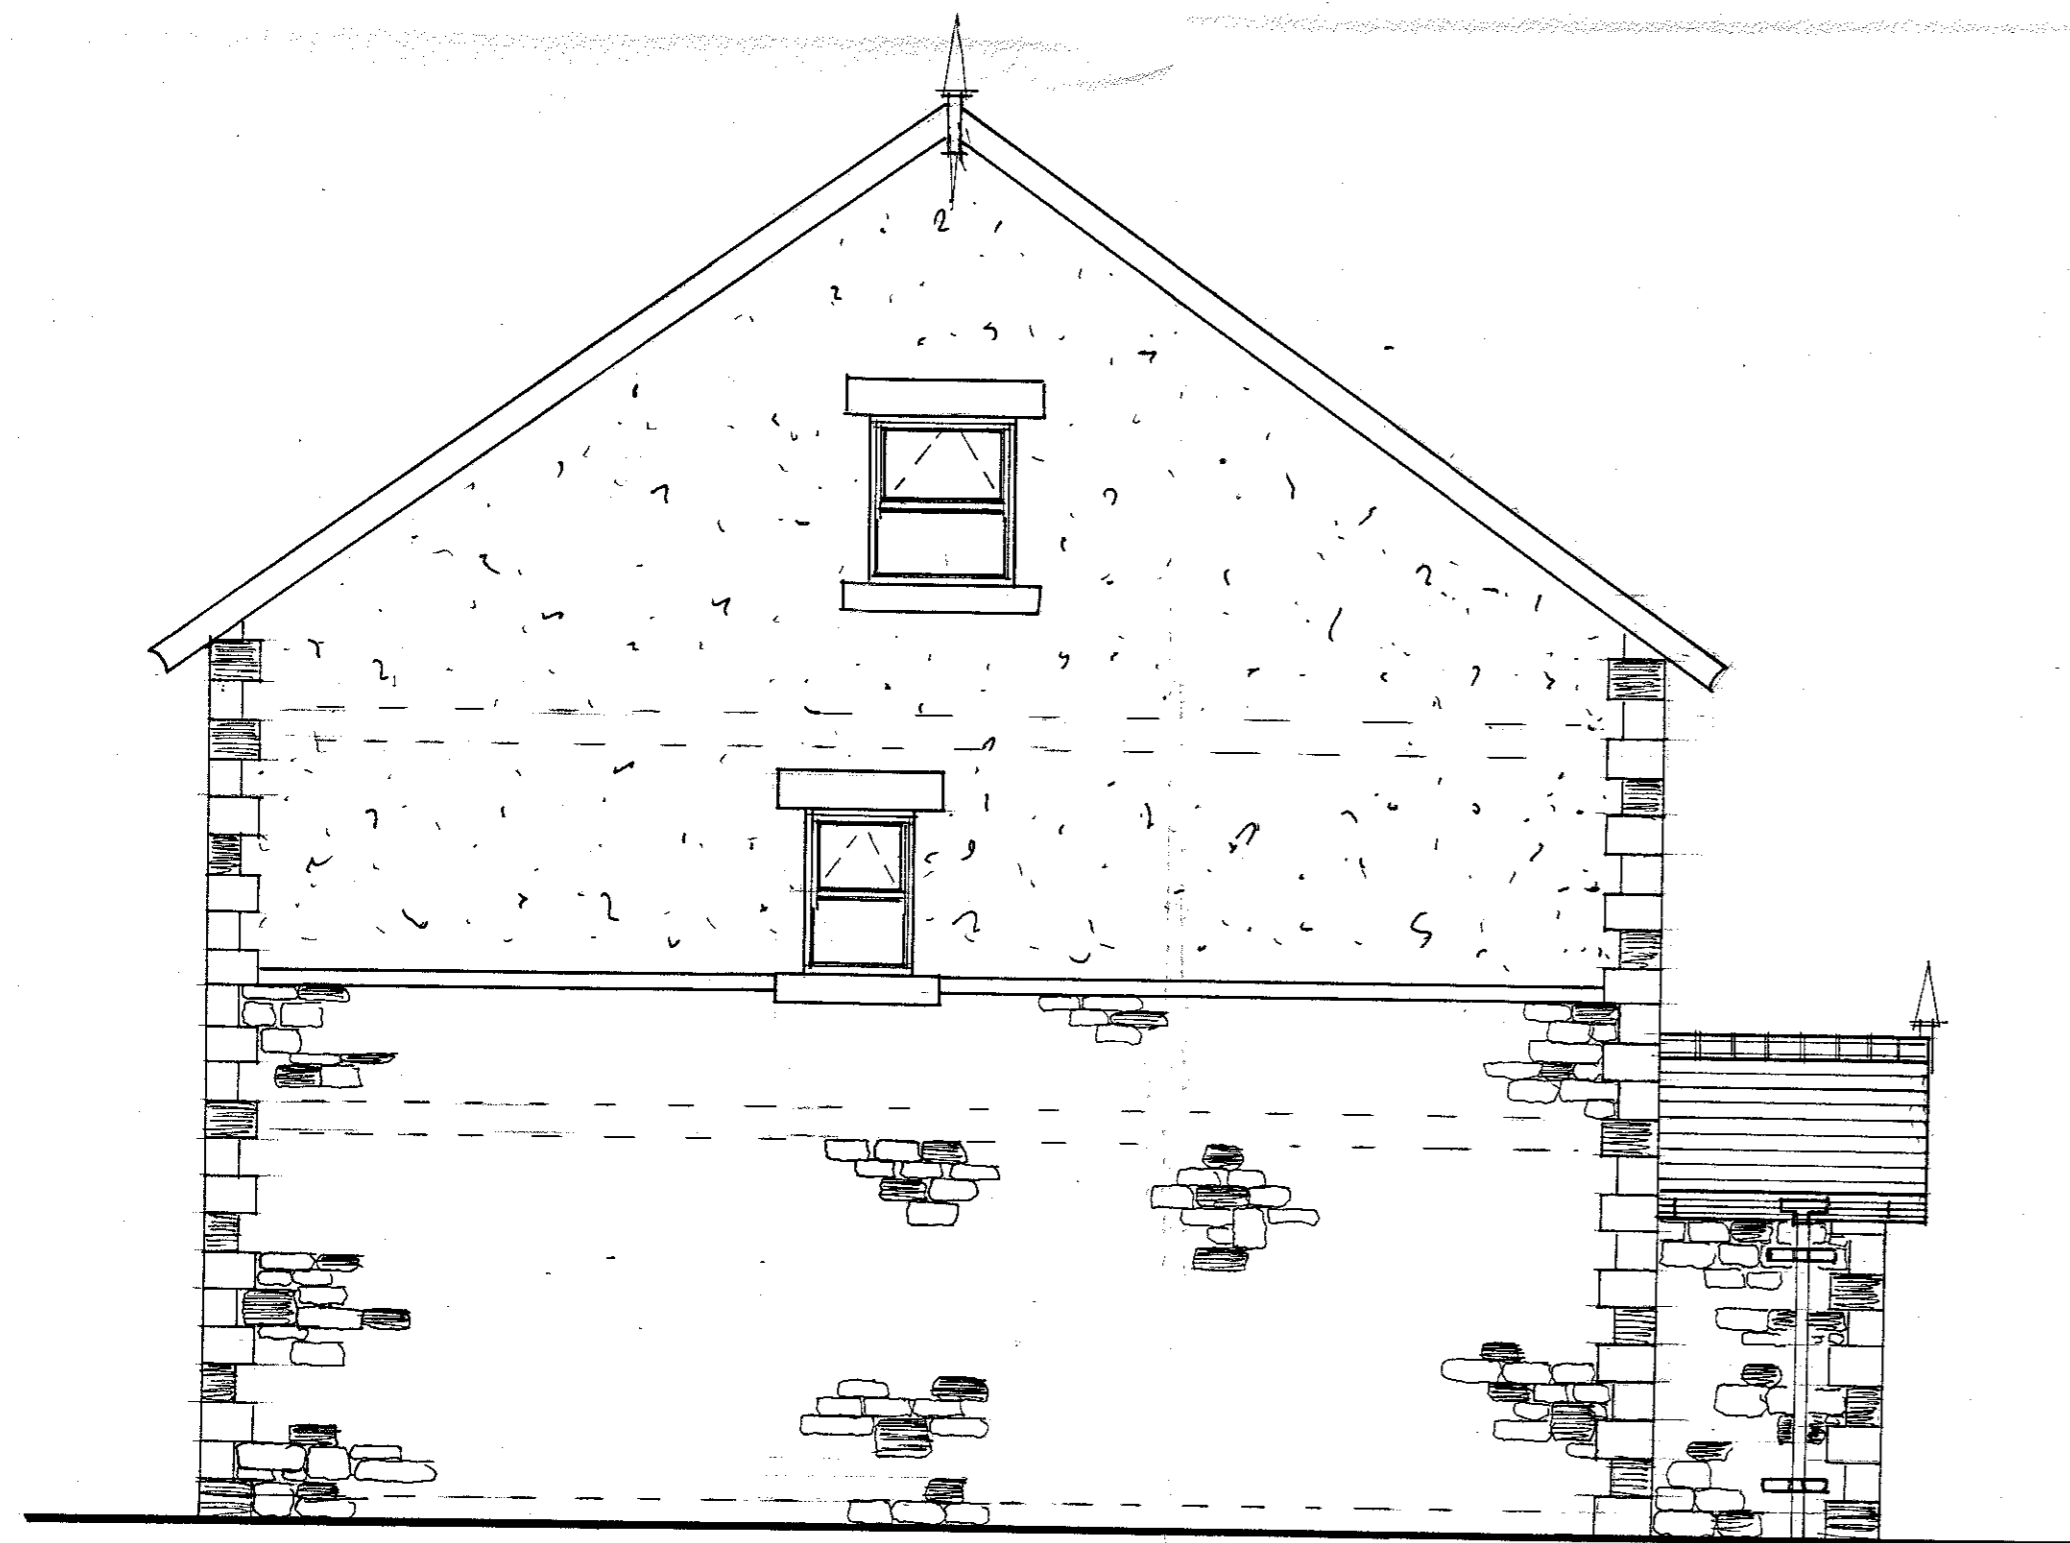

north west

north east

south east

south west

S.J. Bialecki Limited Building Surveyors
Drawing no 6003
Scale 1:50
Plot C Elevations
Proposed Residential Development On Land At Ribblesdale View Chatburn