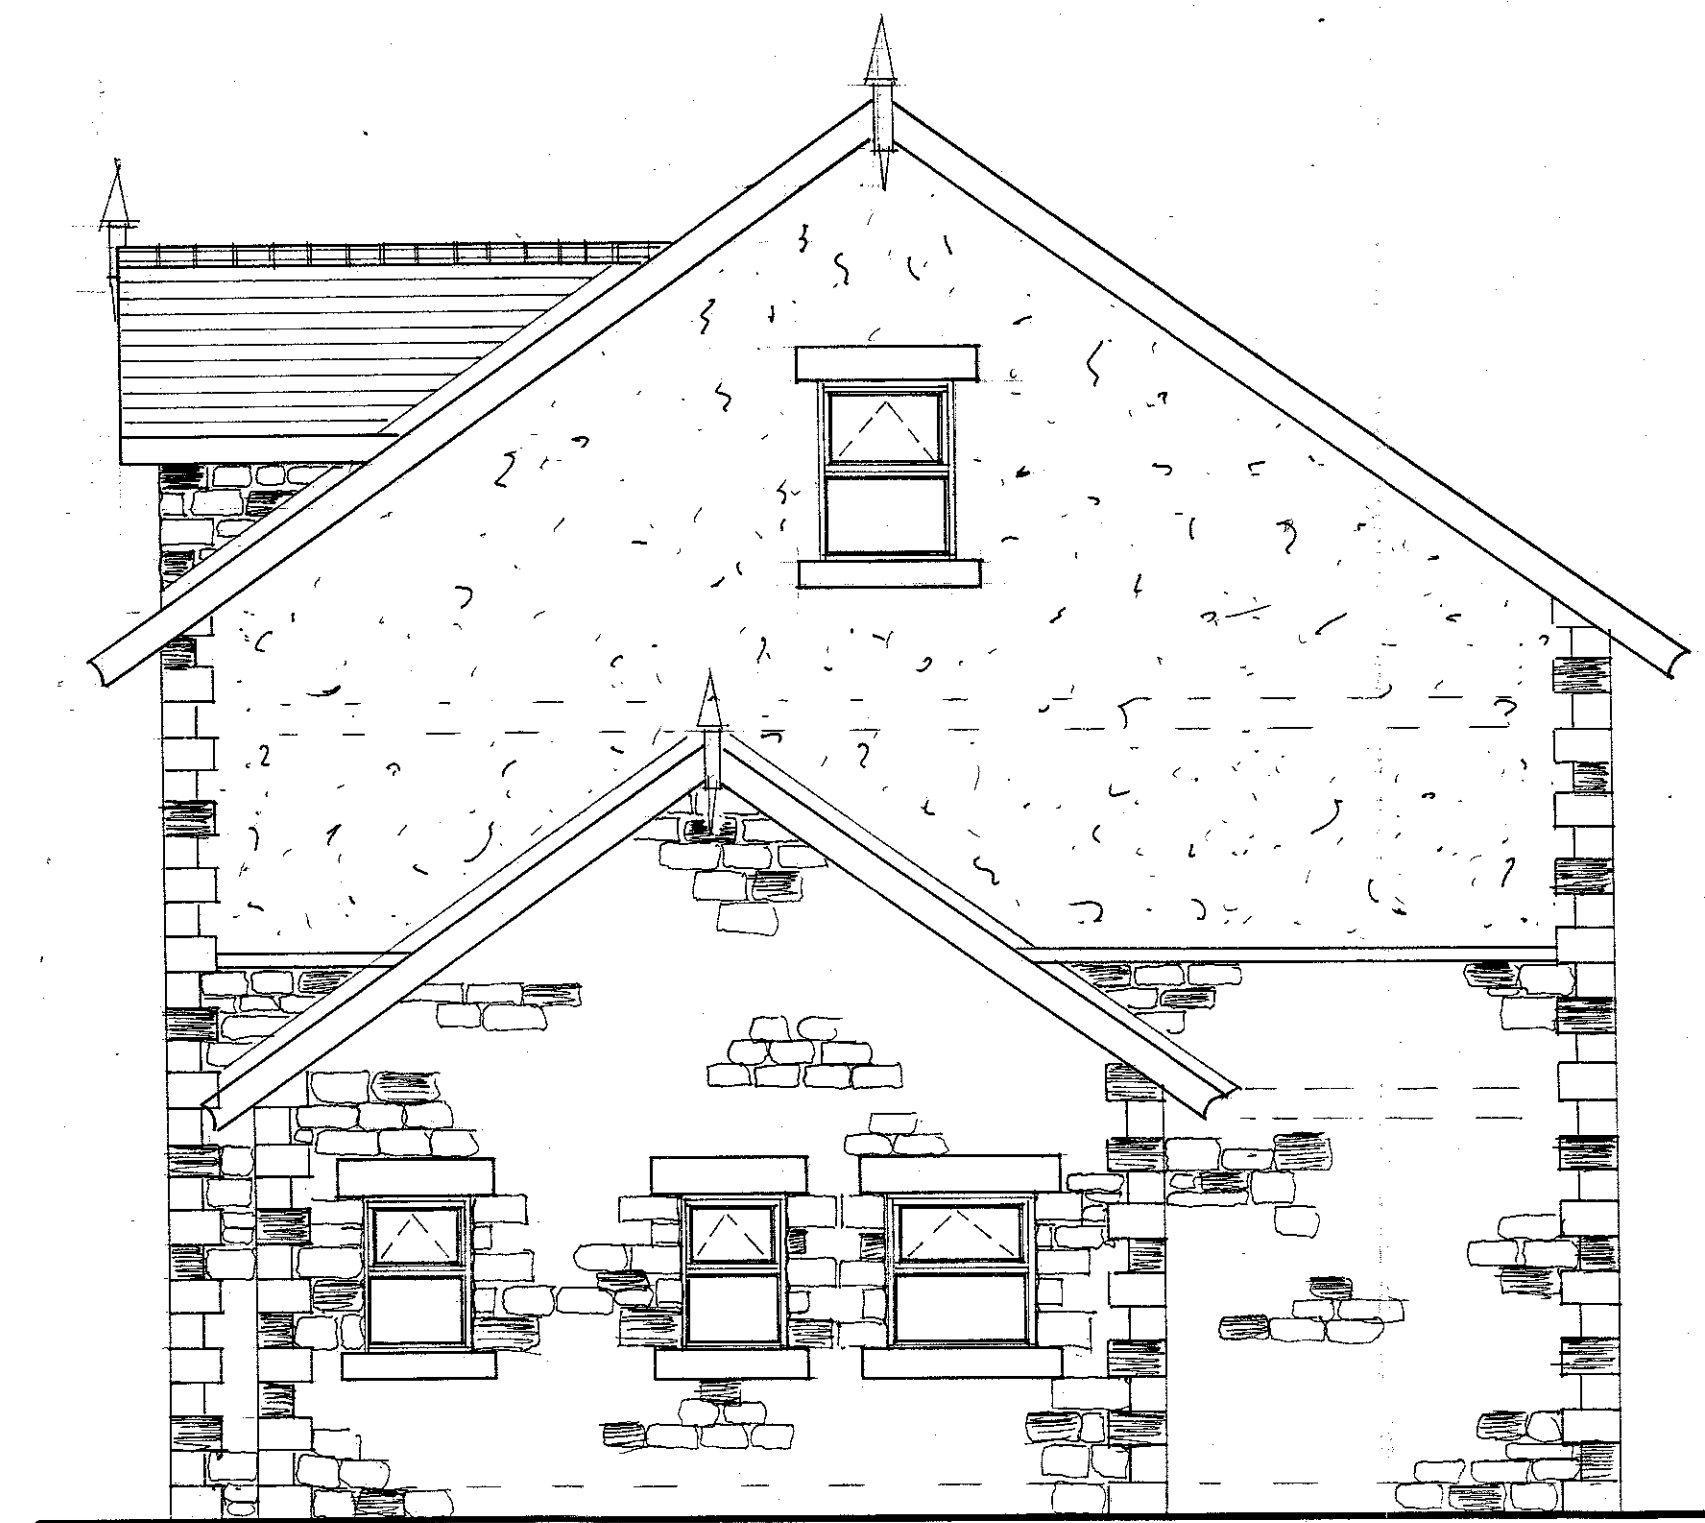

w e s t

s o u t h

e a s t

n o r t h

320181179P

S.J.Bialecki Limited
Building Surveyors

Drawing no 6010

Scale 1:50

Plot D Elevations

Proposed
Residential Development
On Land At
Ribblesdale View
Chatburn