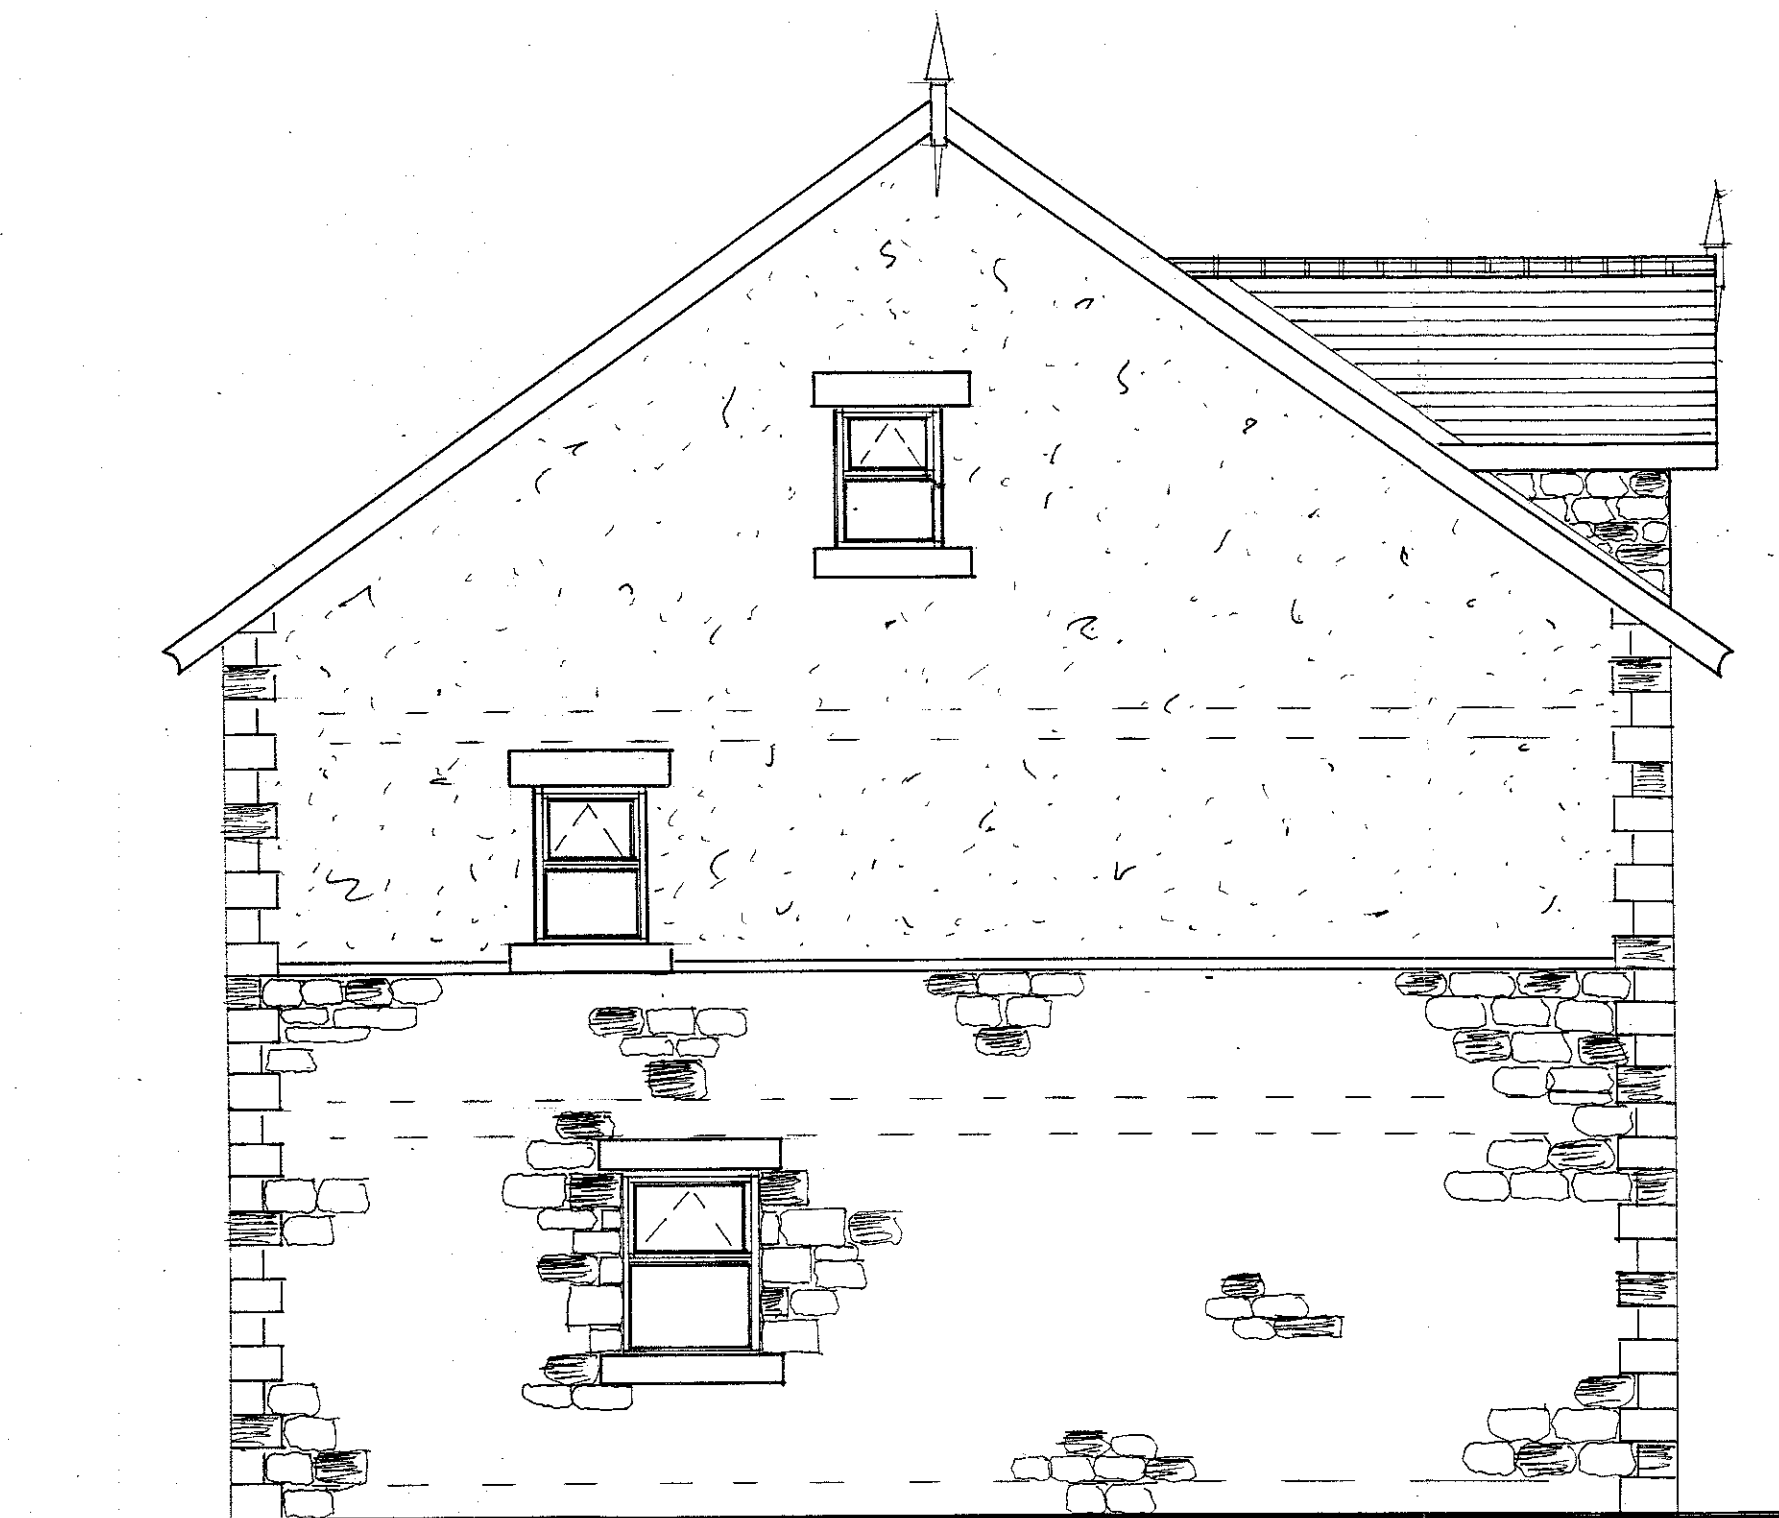

w e s t

s o u t h

e a s t

n o r t h

320181179P

S.J.Bialecki Limited
Building Surveyors

Drawing no 6010

Scale 1:50

Plot D Elevations

Proposed
Residential Development
On Land At
Ribblesdale View
Chatburn