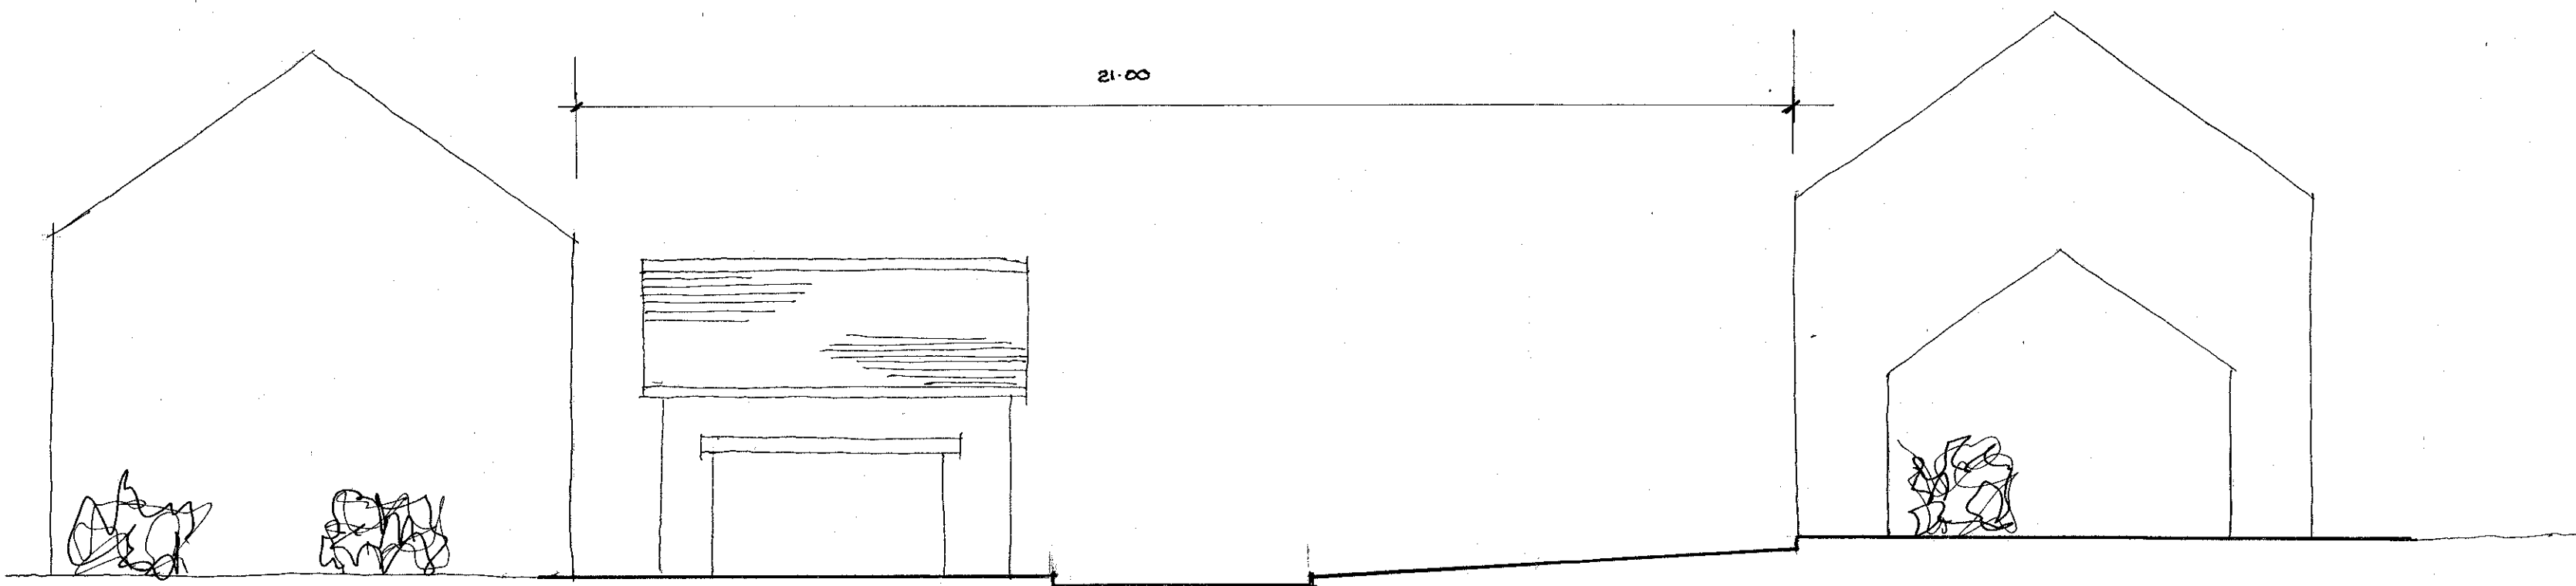

section a - a

section b - b

320181179P

S.J. Biulecki Limited
Building Surveyors

Drawing no 6001

Scale 1:100

Proposed
Street Scene

Proposed
Residential Development
On Land At
Ribblesdale View
Chatburn