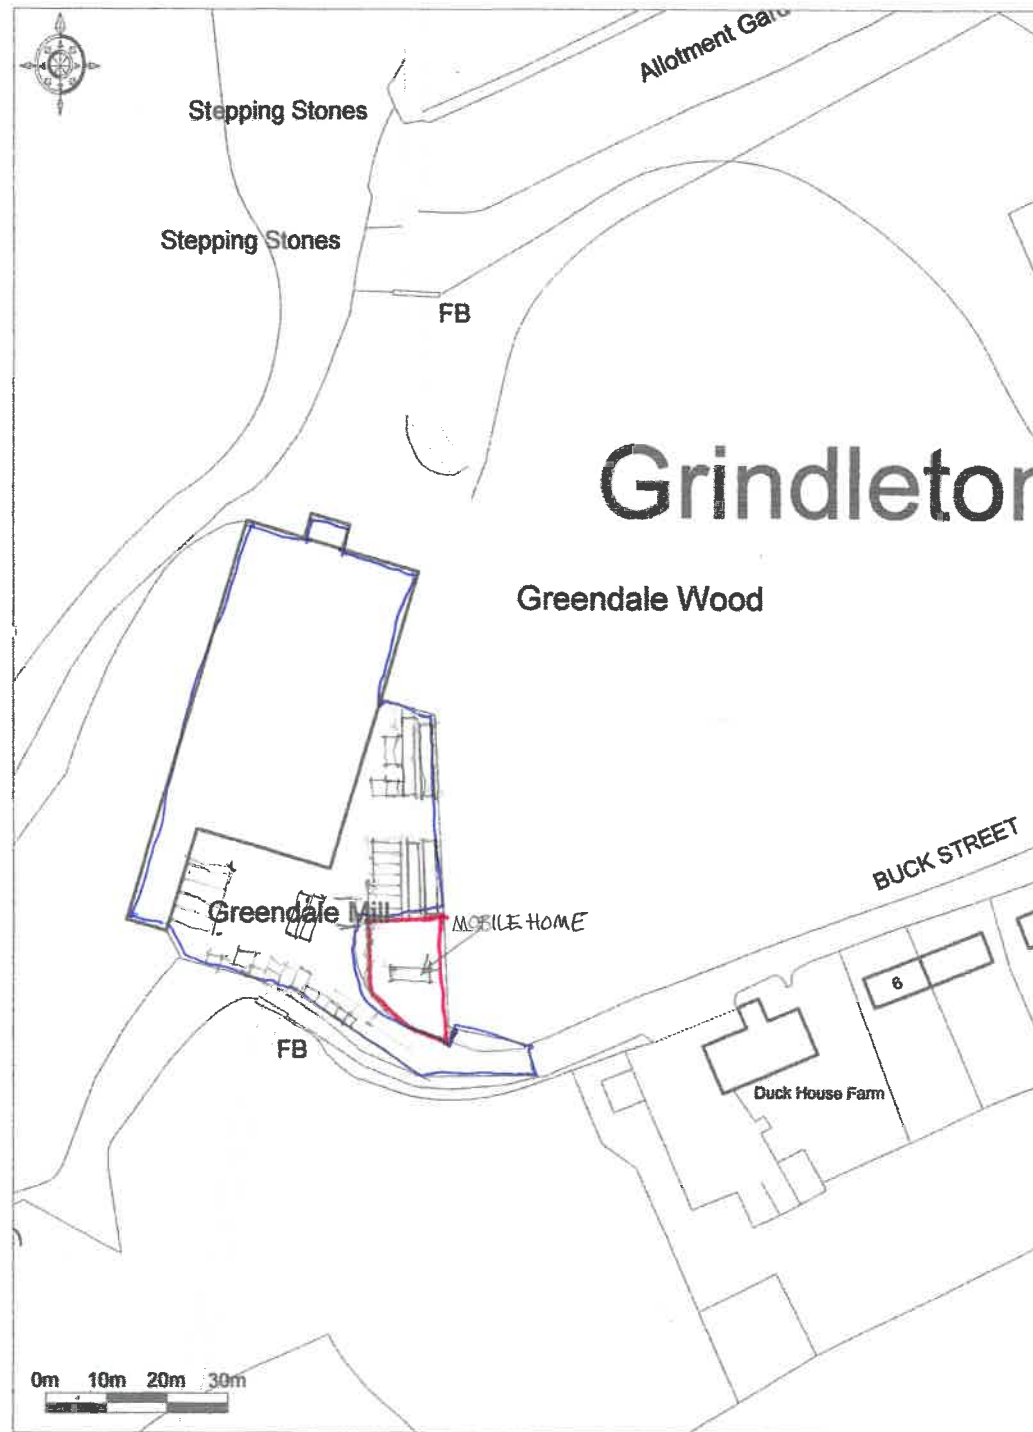

3201811817