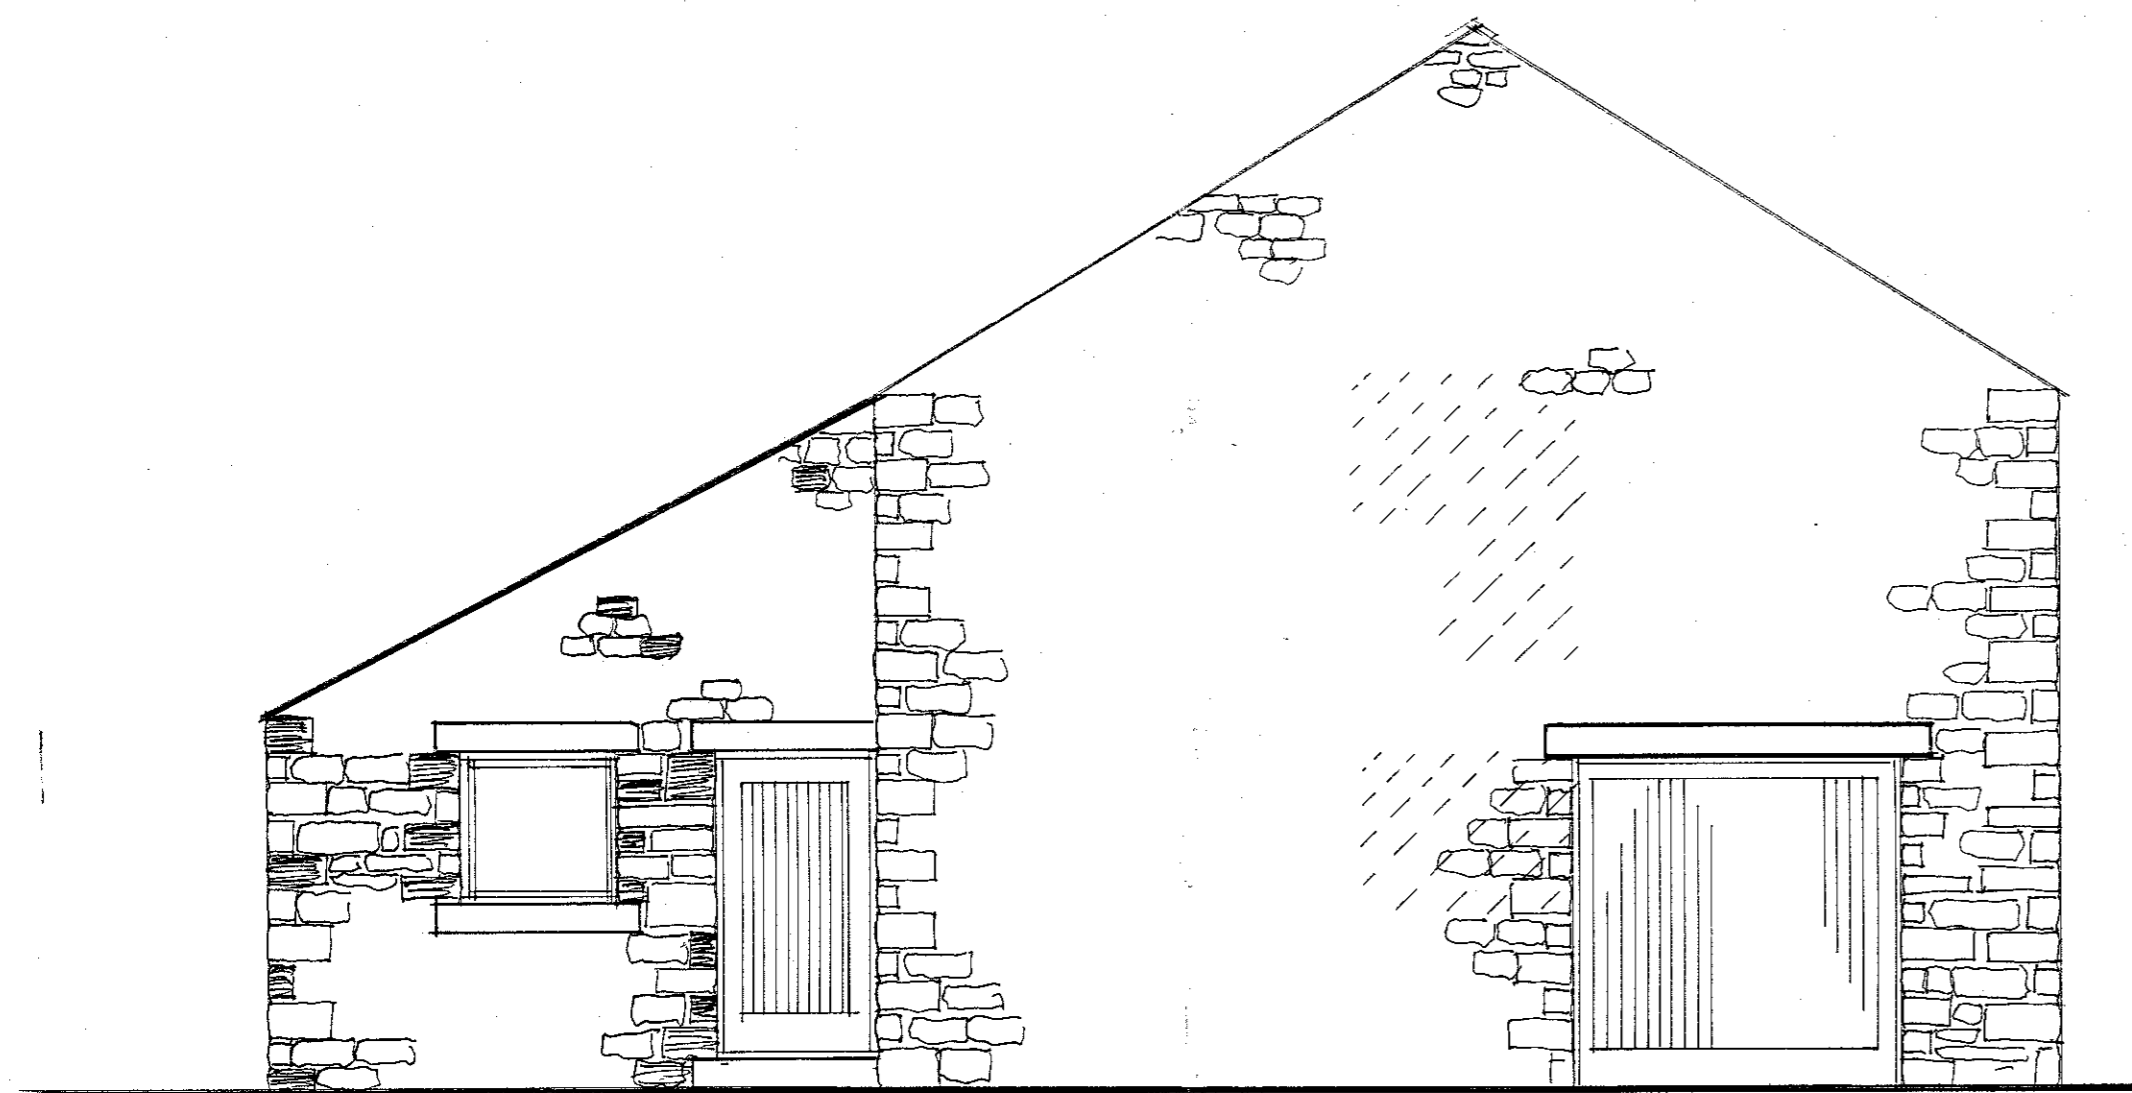

s o u t h

e a s t

n o r t h

w e s t

320190013P

S.J.Bialocki Limited
Building Surveyors

Drawing no 7013

Scale 1:50

Proposed Elevations

Proposed
Structural Improvements
To Existing Garage
At
Feazer Cottage
Waddington