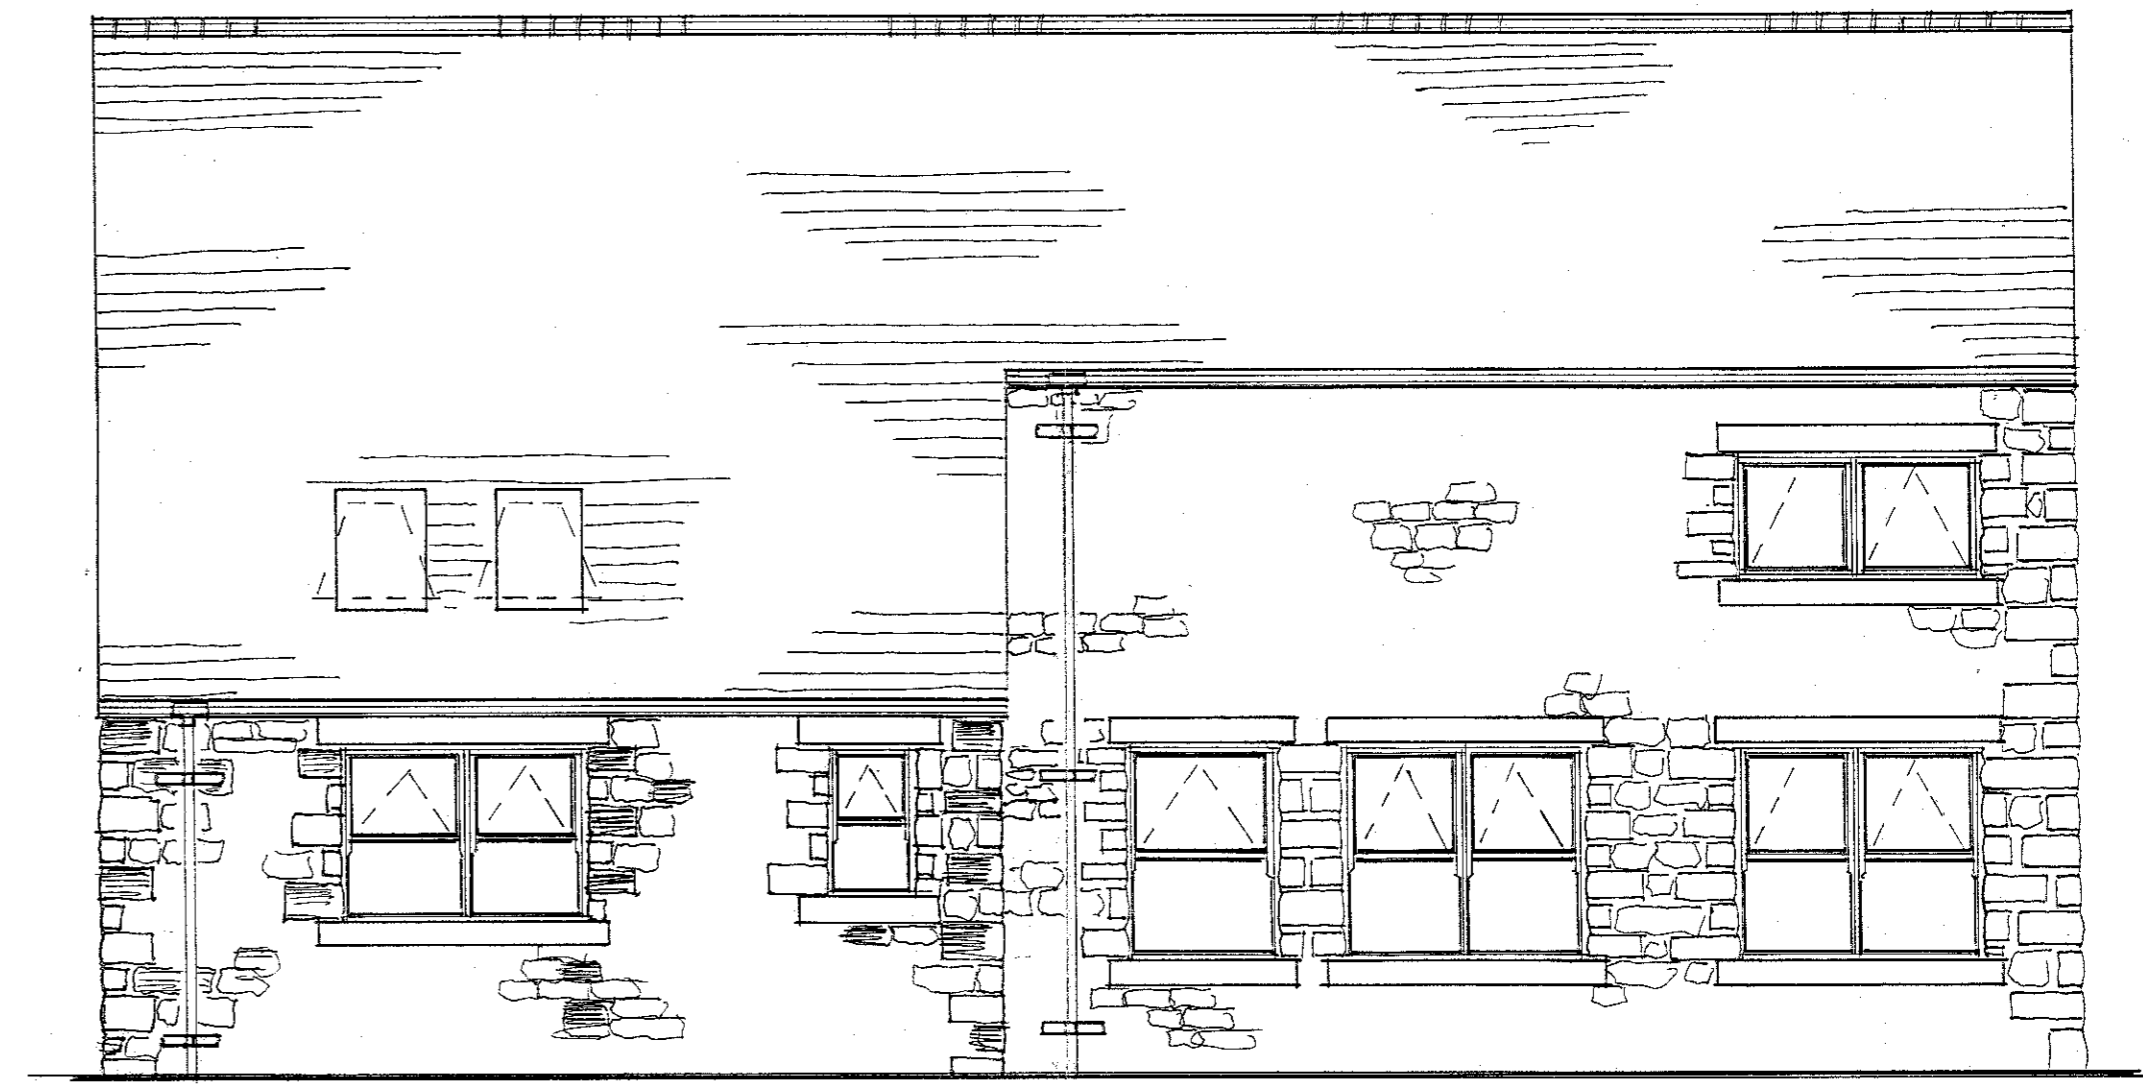

s o u t h

e a s t

n o r t h

w e s t

320190013P

S.J.Bialocki Limited
Building Surveyors

Drawing no 7013

Scale 1:50

Proposed Elevations

Proposed
Structural Improvements
To Existing Garage
At
Feazer Cottage
Waddington