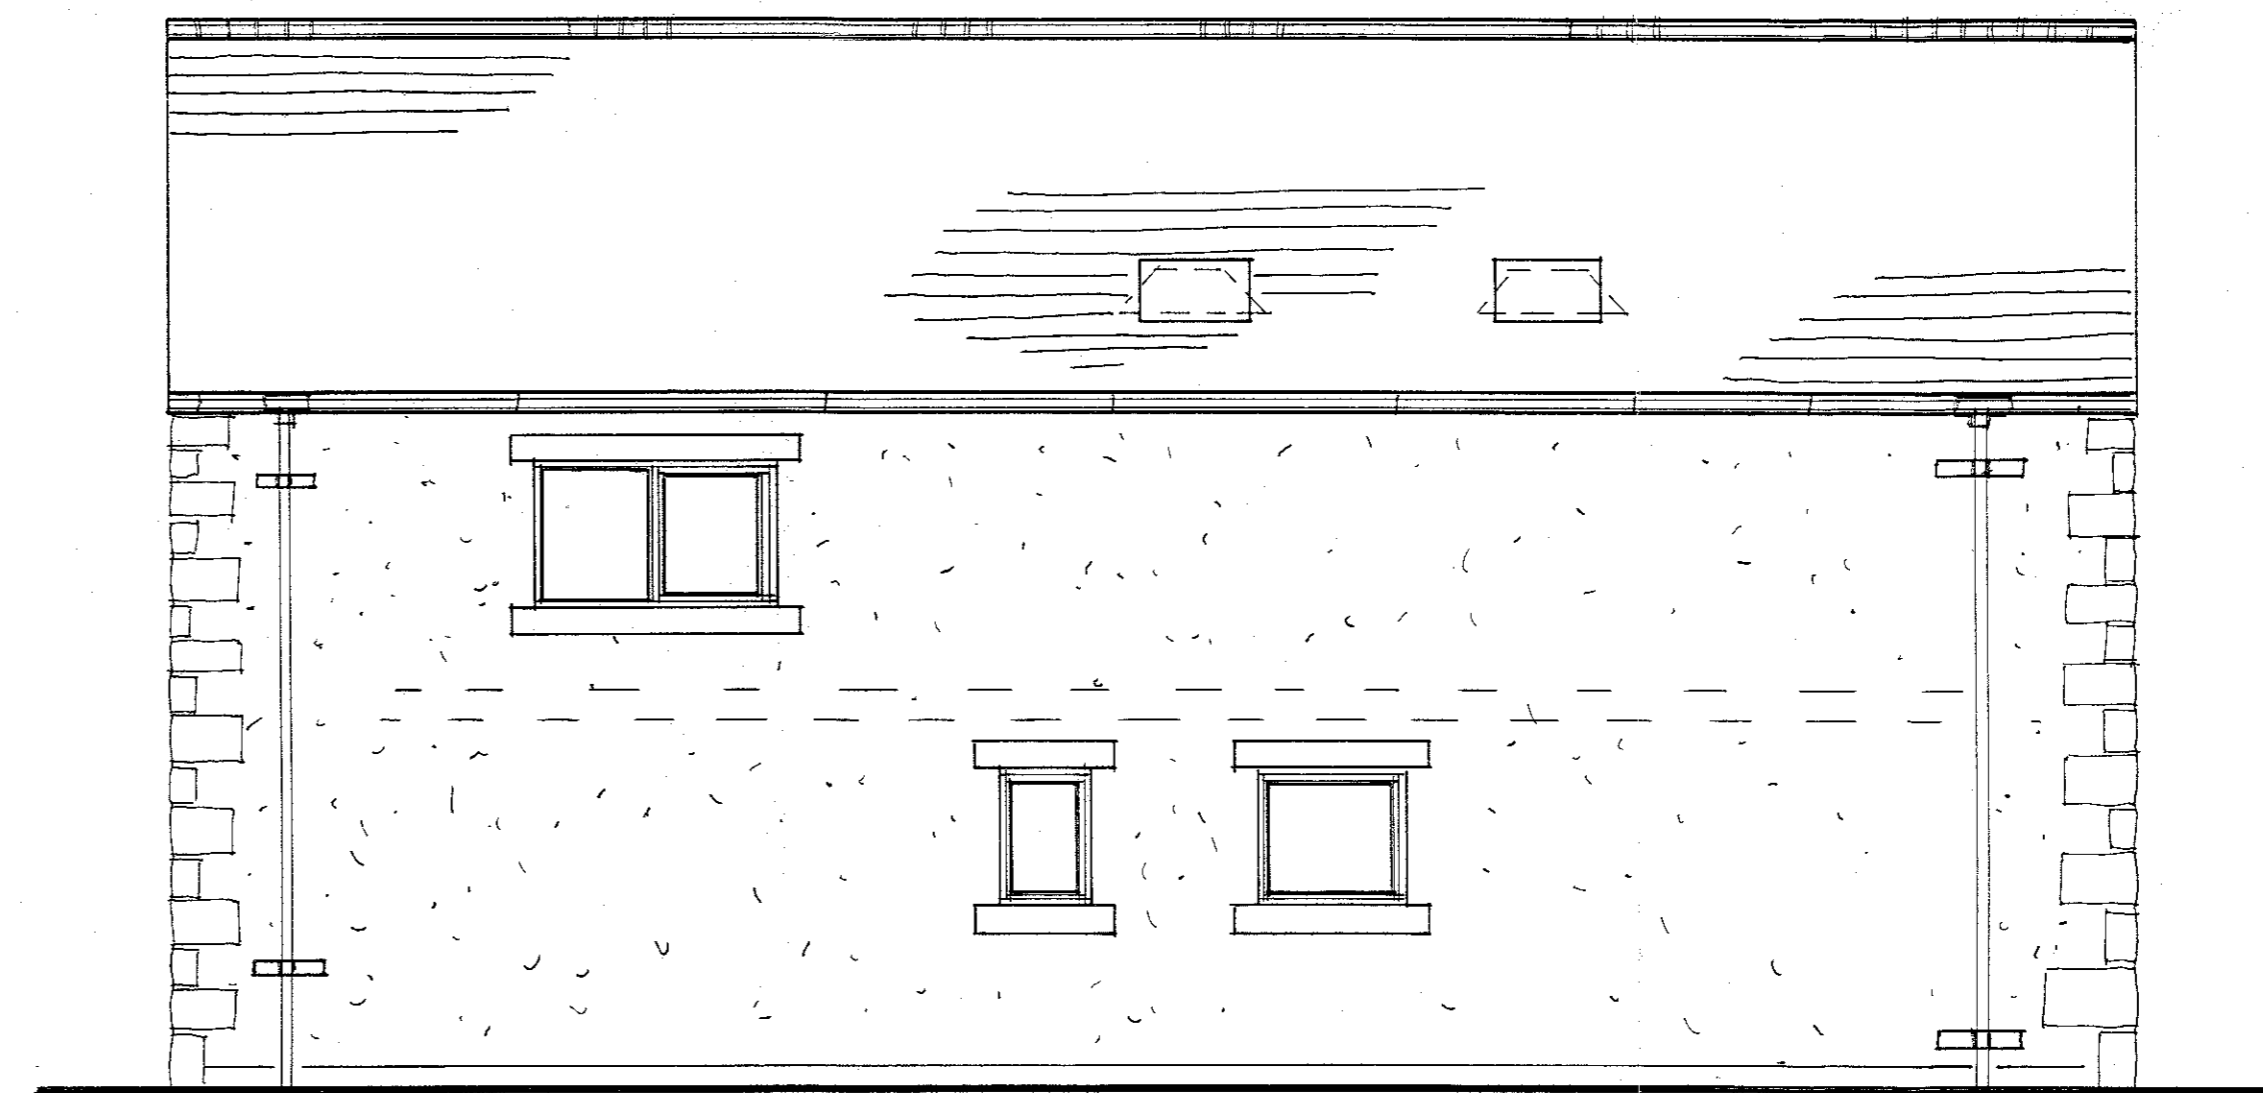

s o u t h

e a s t

n o r t h

w e s t

320190013P

S.J.Bialocki Limited
Building Surveyors

Drawing no 7013

Scale 1:50

Proposed Elevations

Proposed
Structural Improvements
To Existing Garage
At
Feazer Cottage
Waddington