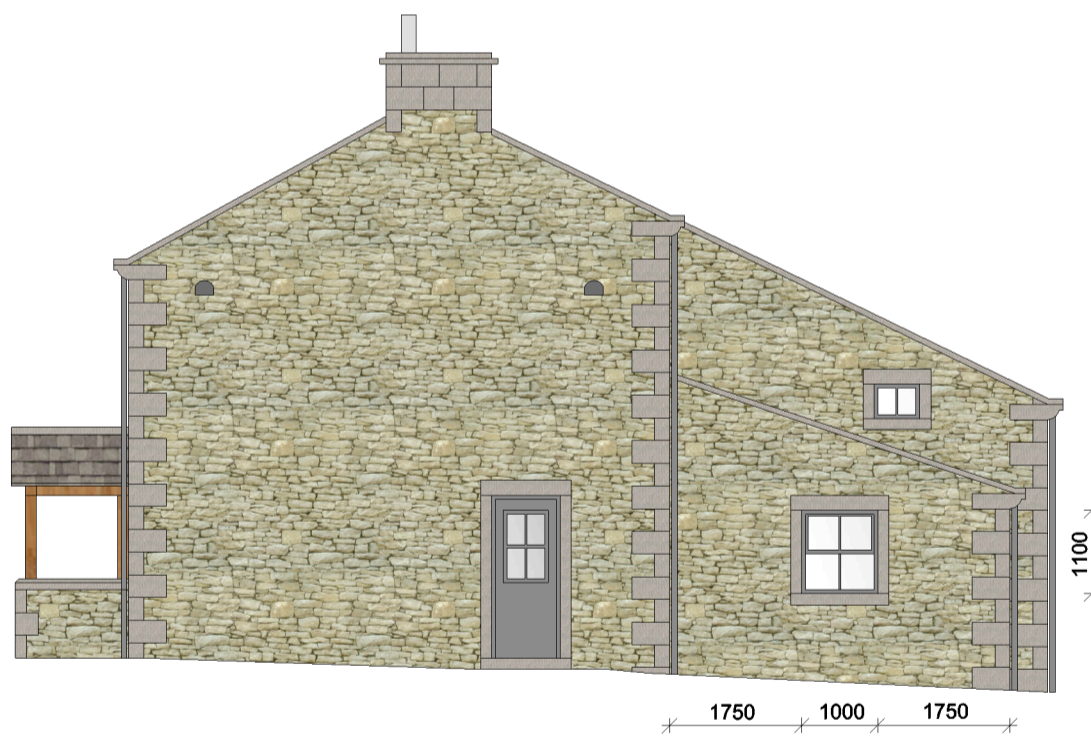

Existing Southwest Elevation

Proposed Southwest Elevation

Clend Farm, School Lane, Dalehead, Slaidburn, Clitheroe, BB7 4TS.	Drawing No: 400/R Scale: 1-100 @ A3
--	--