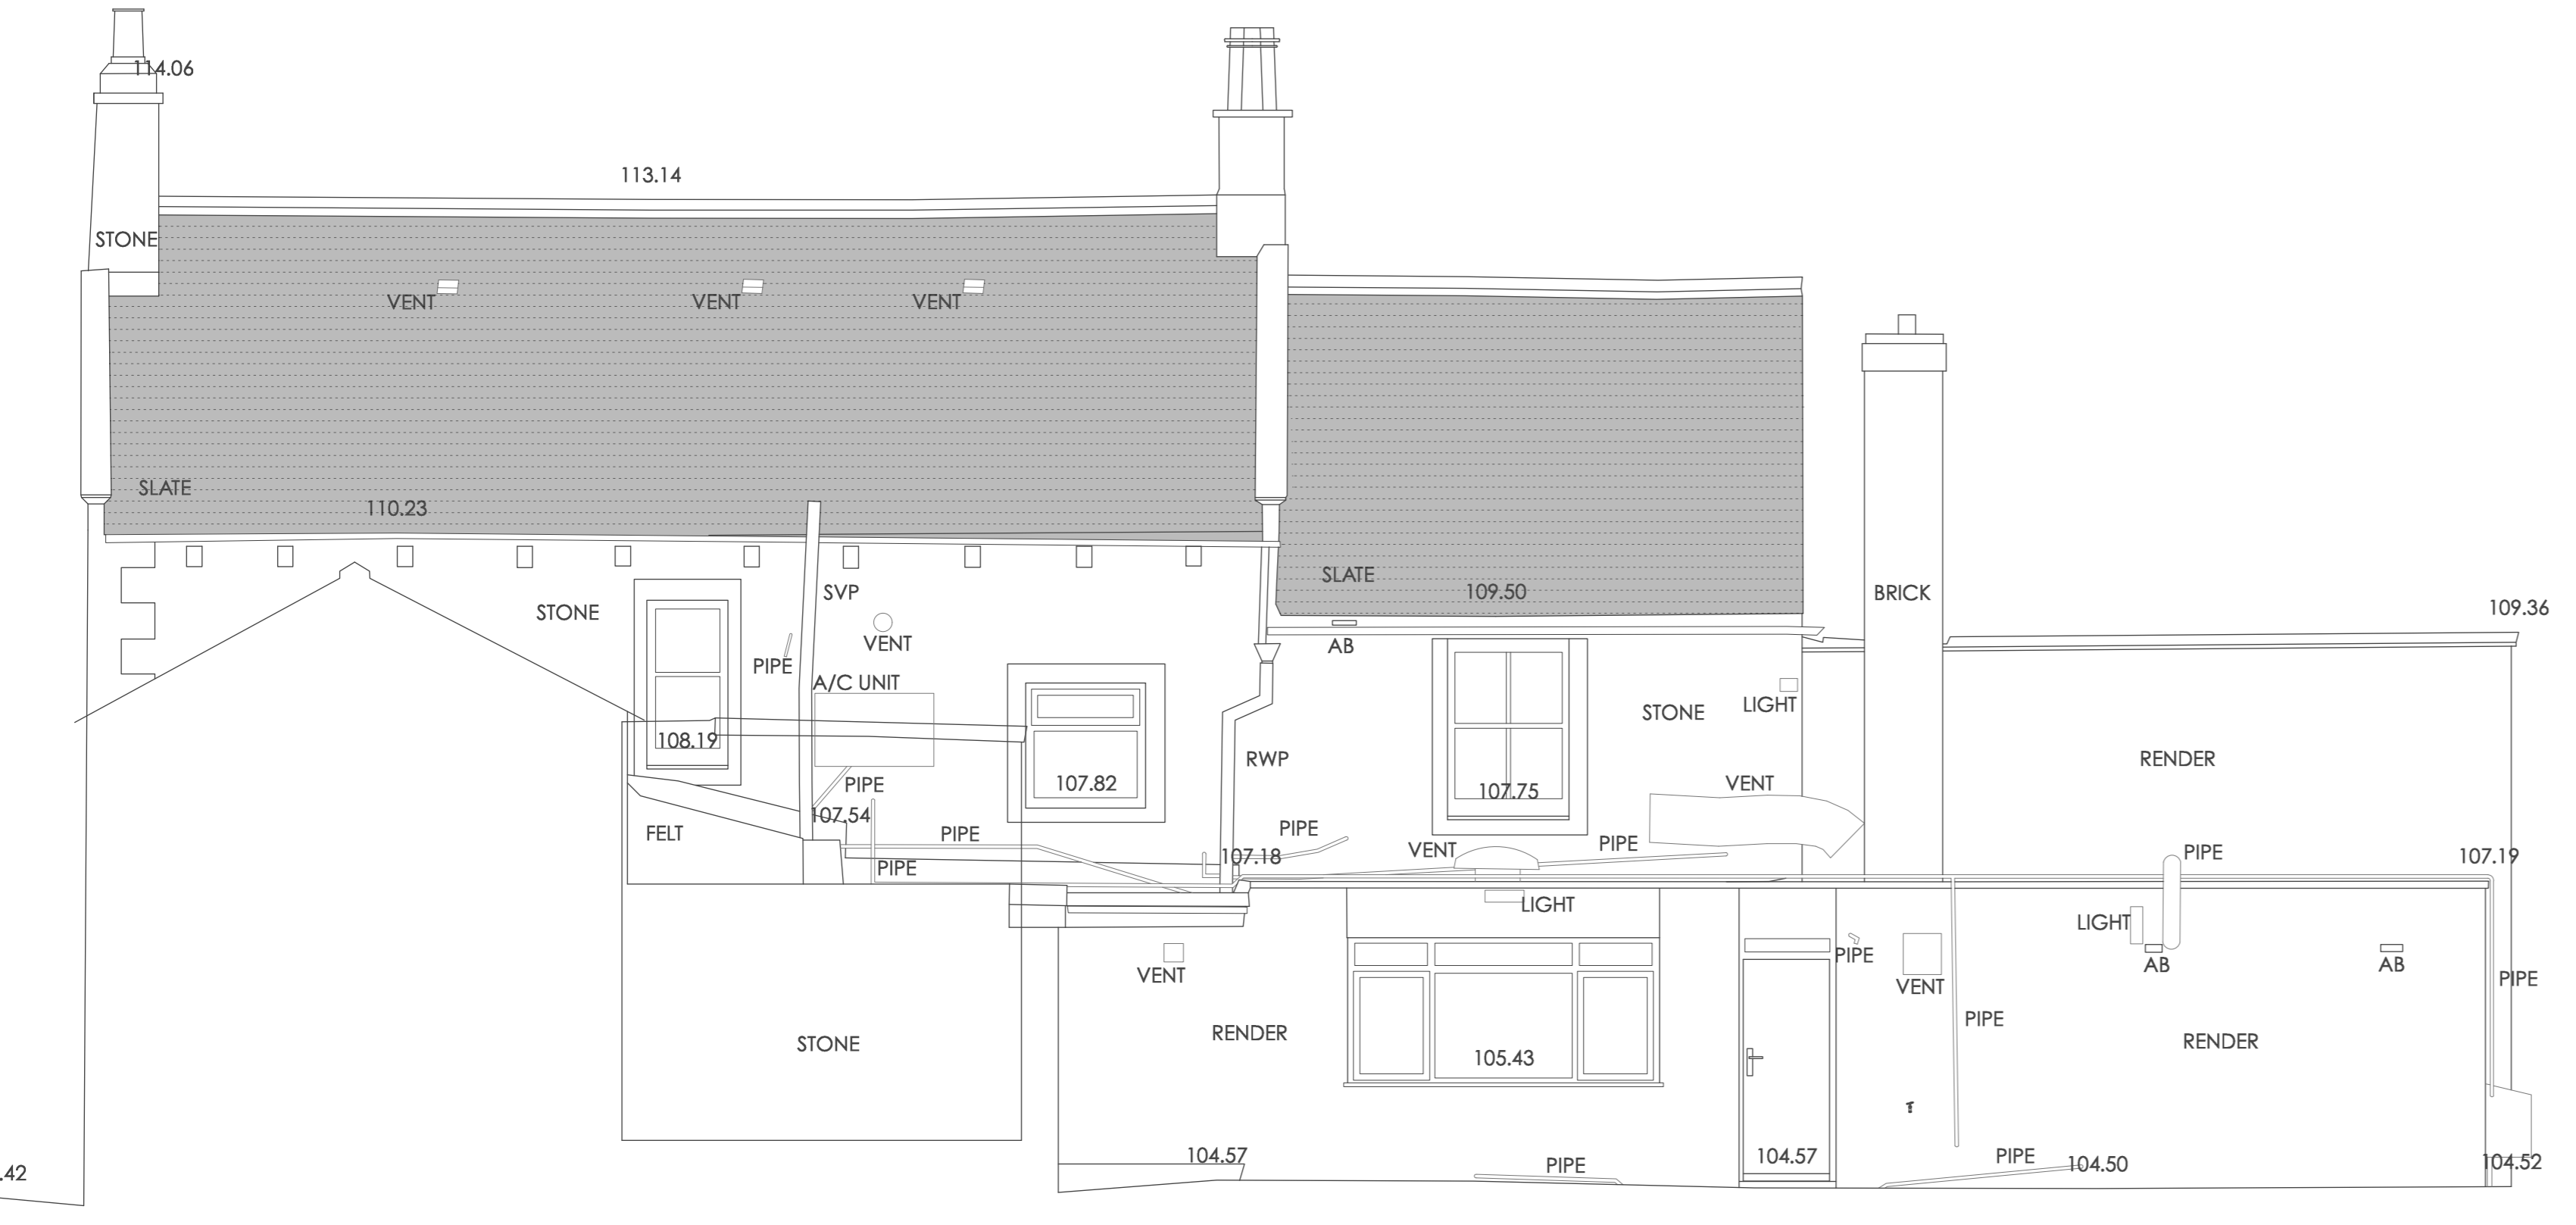

SOUTH EAST ELEVATION

SOUTH WEST ELEVATION

NORTH WEST ELEVATION

NORTH EAST ELEVATION

Rev.	Date	Revision Notes

Project Title
DUKE OF YORK
 GRINDLETON

Drawing Title
 EXISTING ELEVATIONS

Drawing No. 2515.E.05

Date December 18 Scale 1:50 @ A1