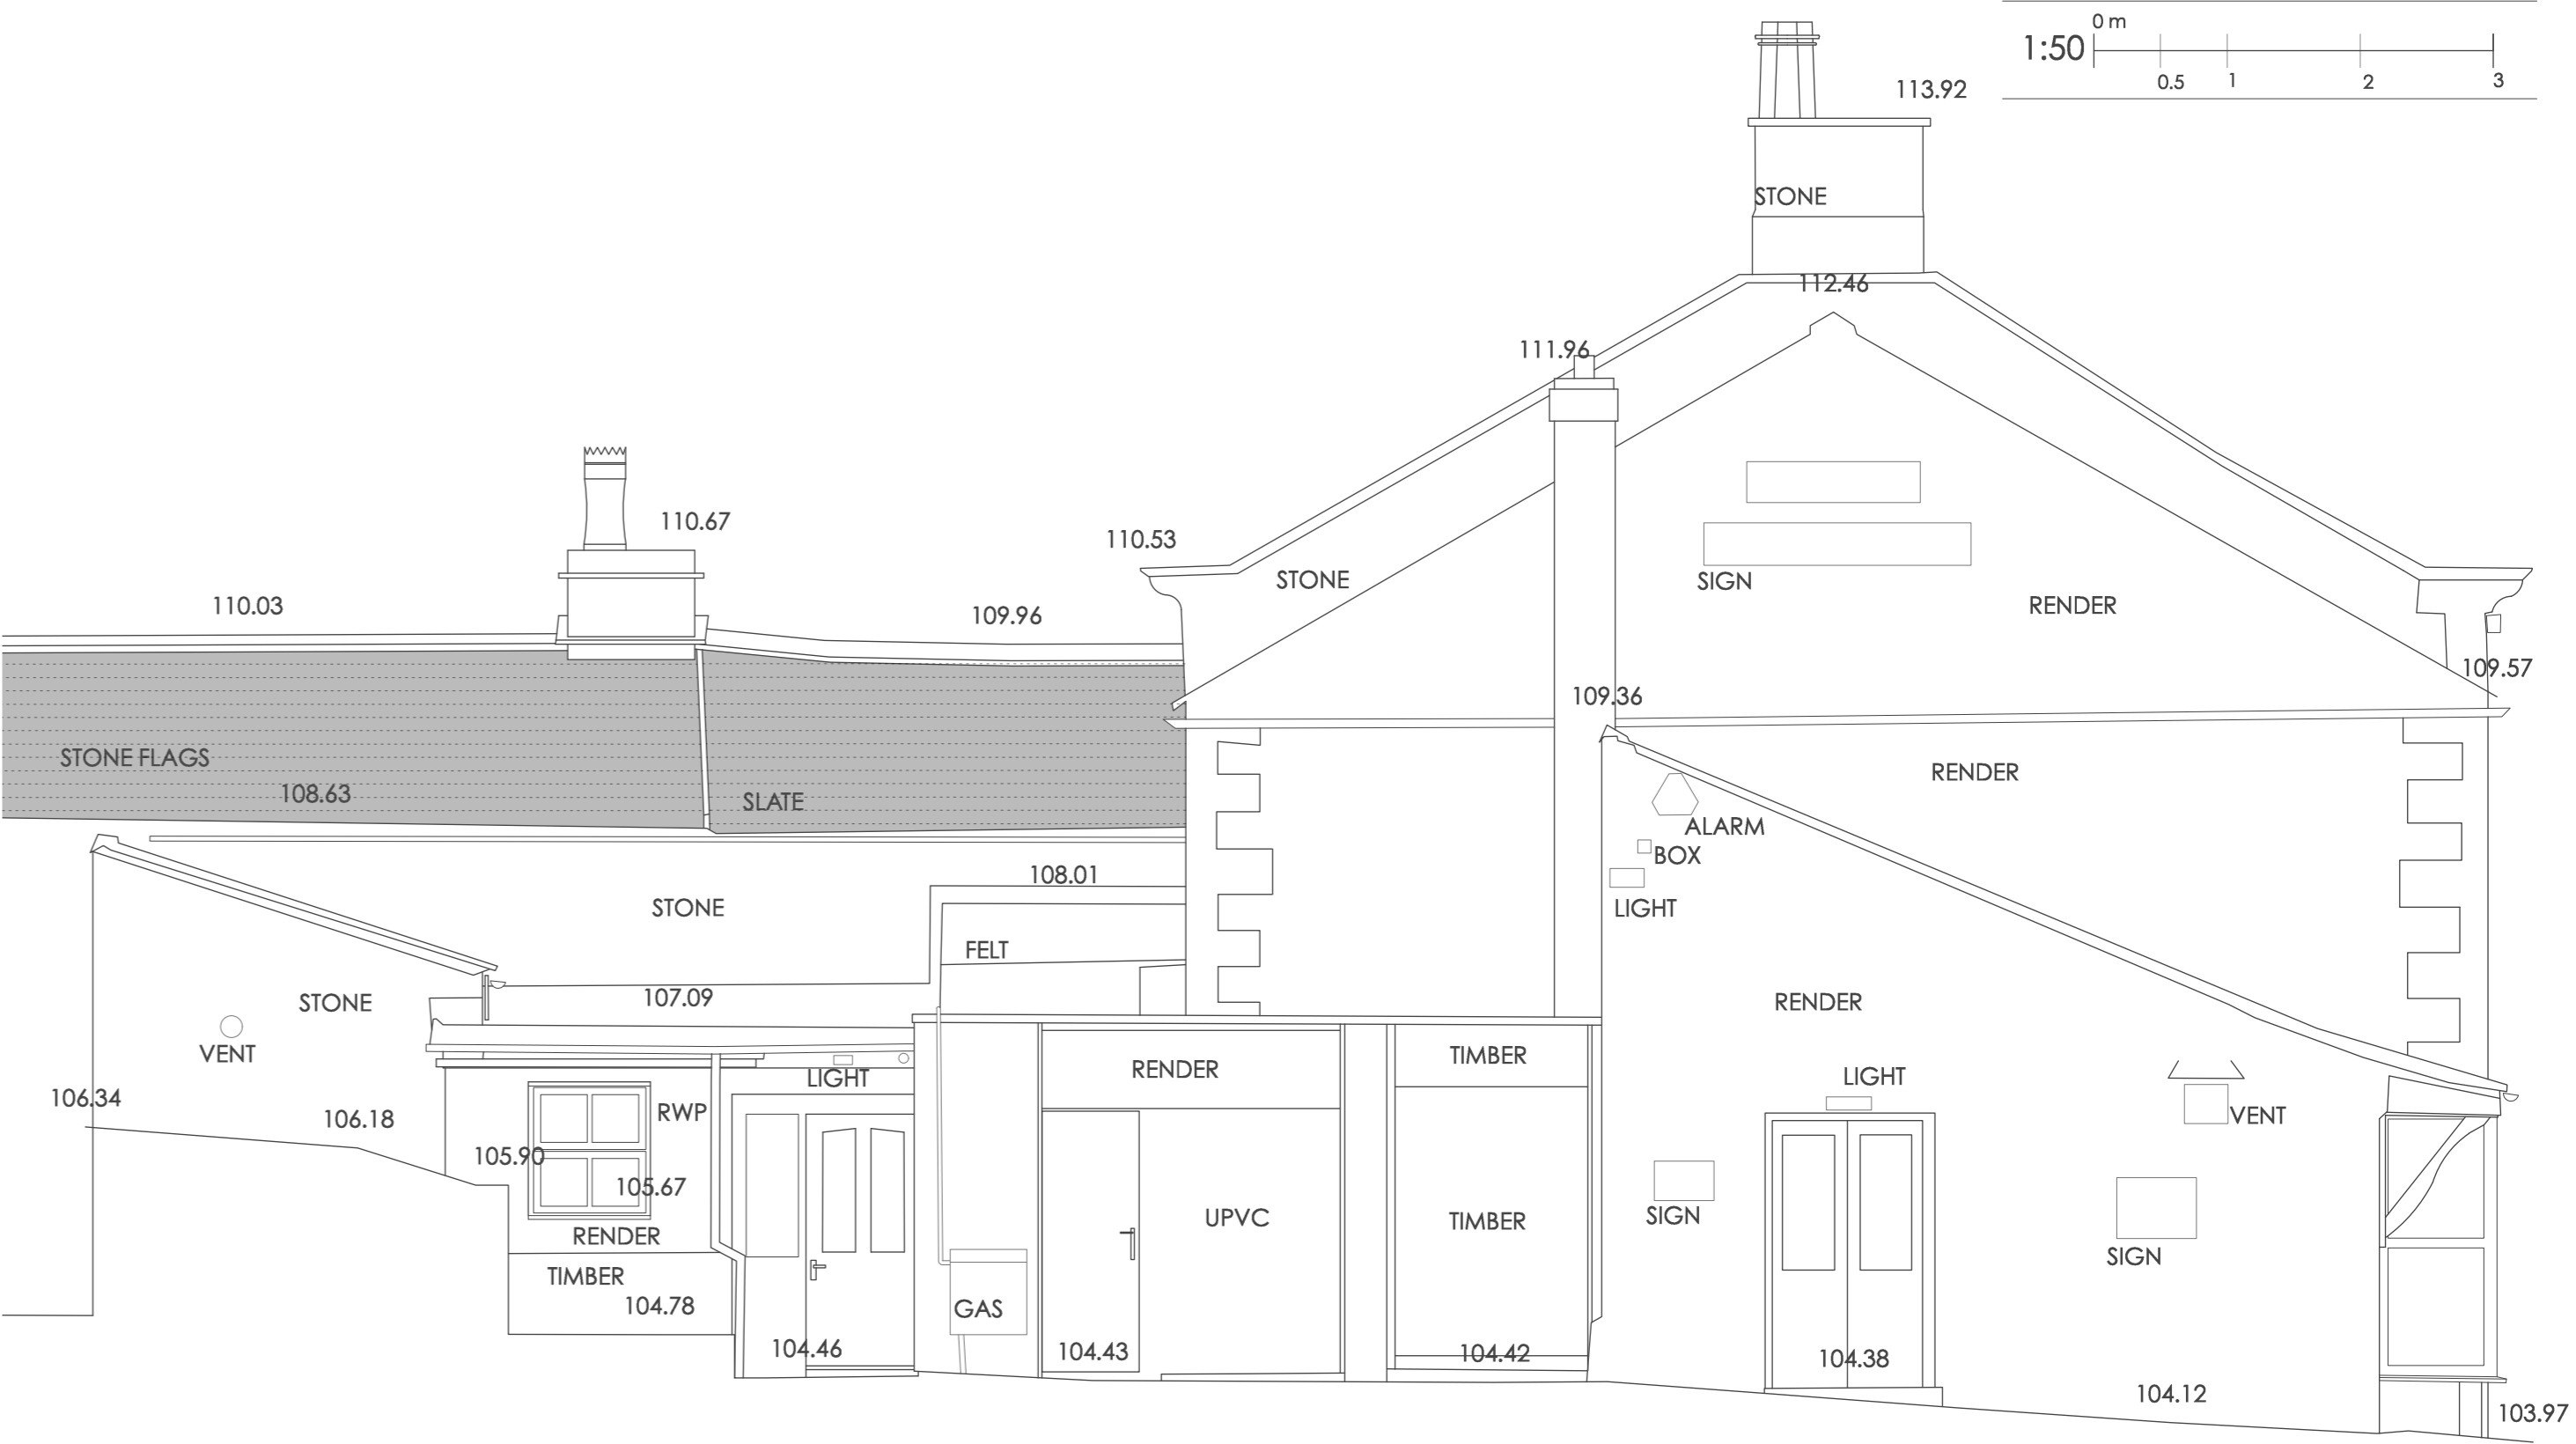

SOUTH EAST ELEVATION

SOUTH WEST ELEVATION

NORTH WEST ELEVATION

NORTH EAST ELEVATION

Rev.	Date	Revision Notes

Project Title
DUKE OF YORK
 GRINDLETON

Drawing Title
 EXISTING ELEVATIONS

Drawing No. 2515.E.05

Date December 18 Scale 1:50 @ A1