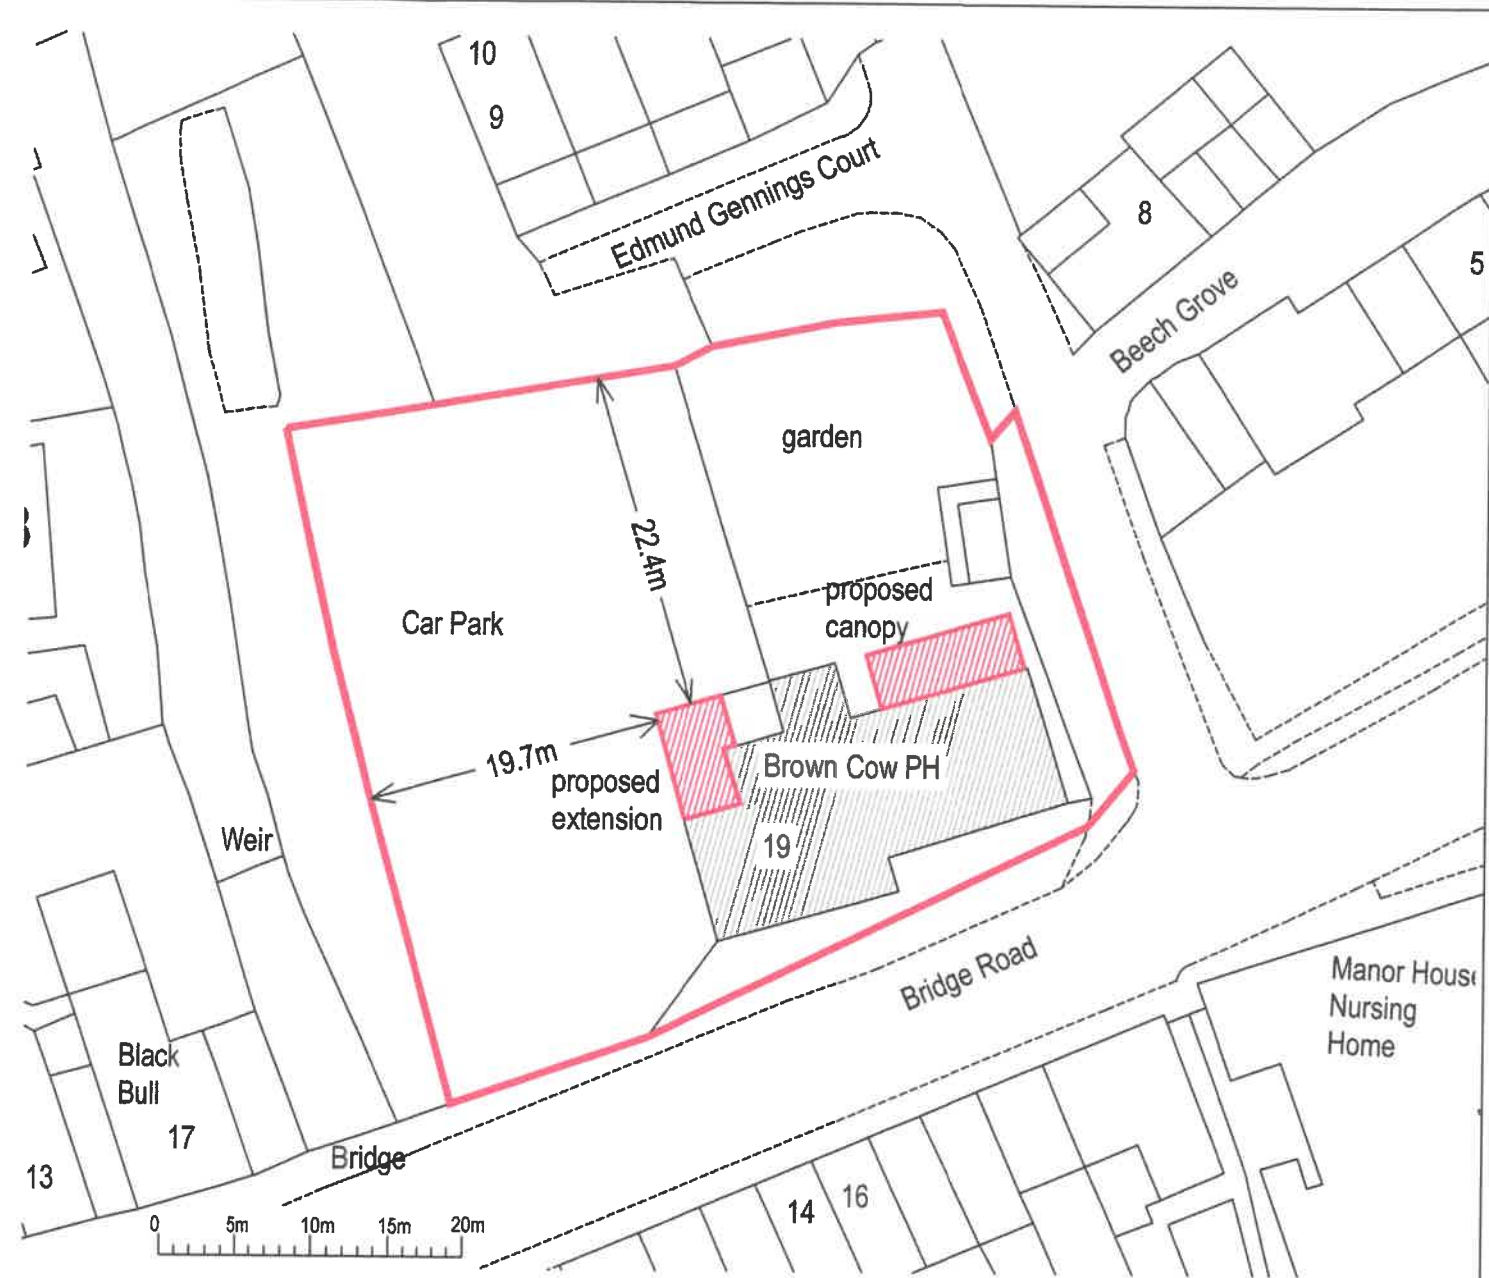

Location Plan scale 1:1250

Site Plan scale 1:500

320190059P

Ordnance Survey (c) Crown Copyright 2019. All rights reserved. Licence number 100022432

<b>Project</b> <b>Proposed extension</b> <b>Brown Cow, 19 Bridge Road,</b> <b>Chatburn, BB7 4AW</b>	
<b>Description</b> location / block plan	<b>Scale</b> as shown @ A3
<b>Client</b> Mr. D. Clay	<b>Drawn</b> CW
<b>Date</b> December 2018	<b>Drawing Number</b> 456/05