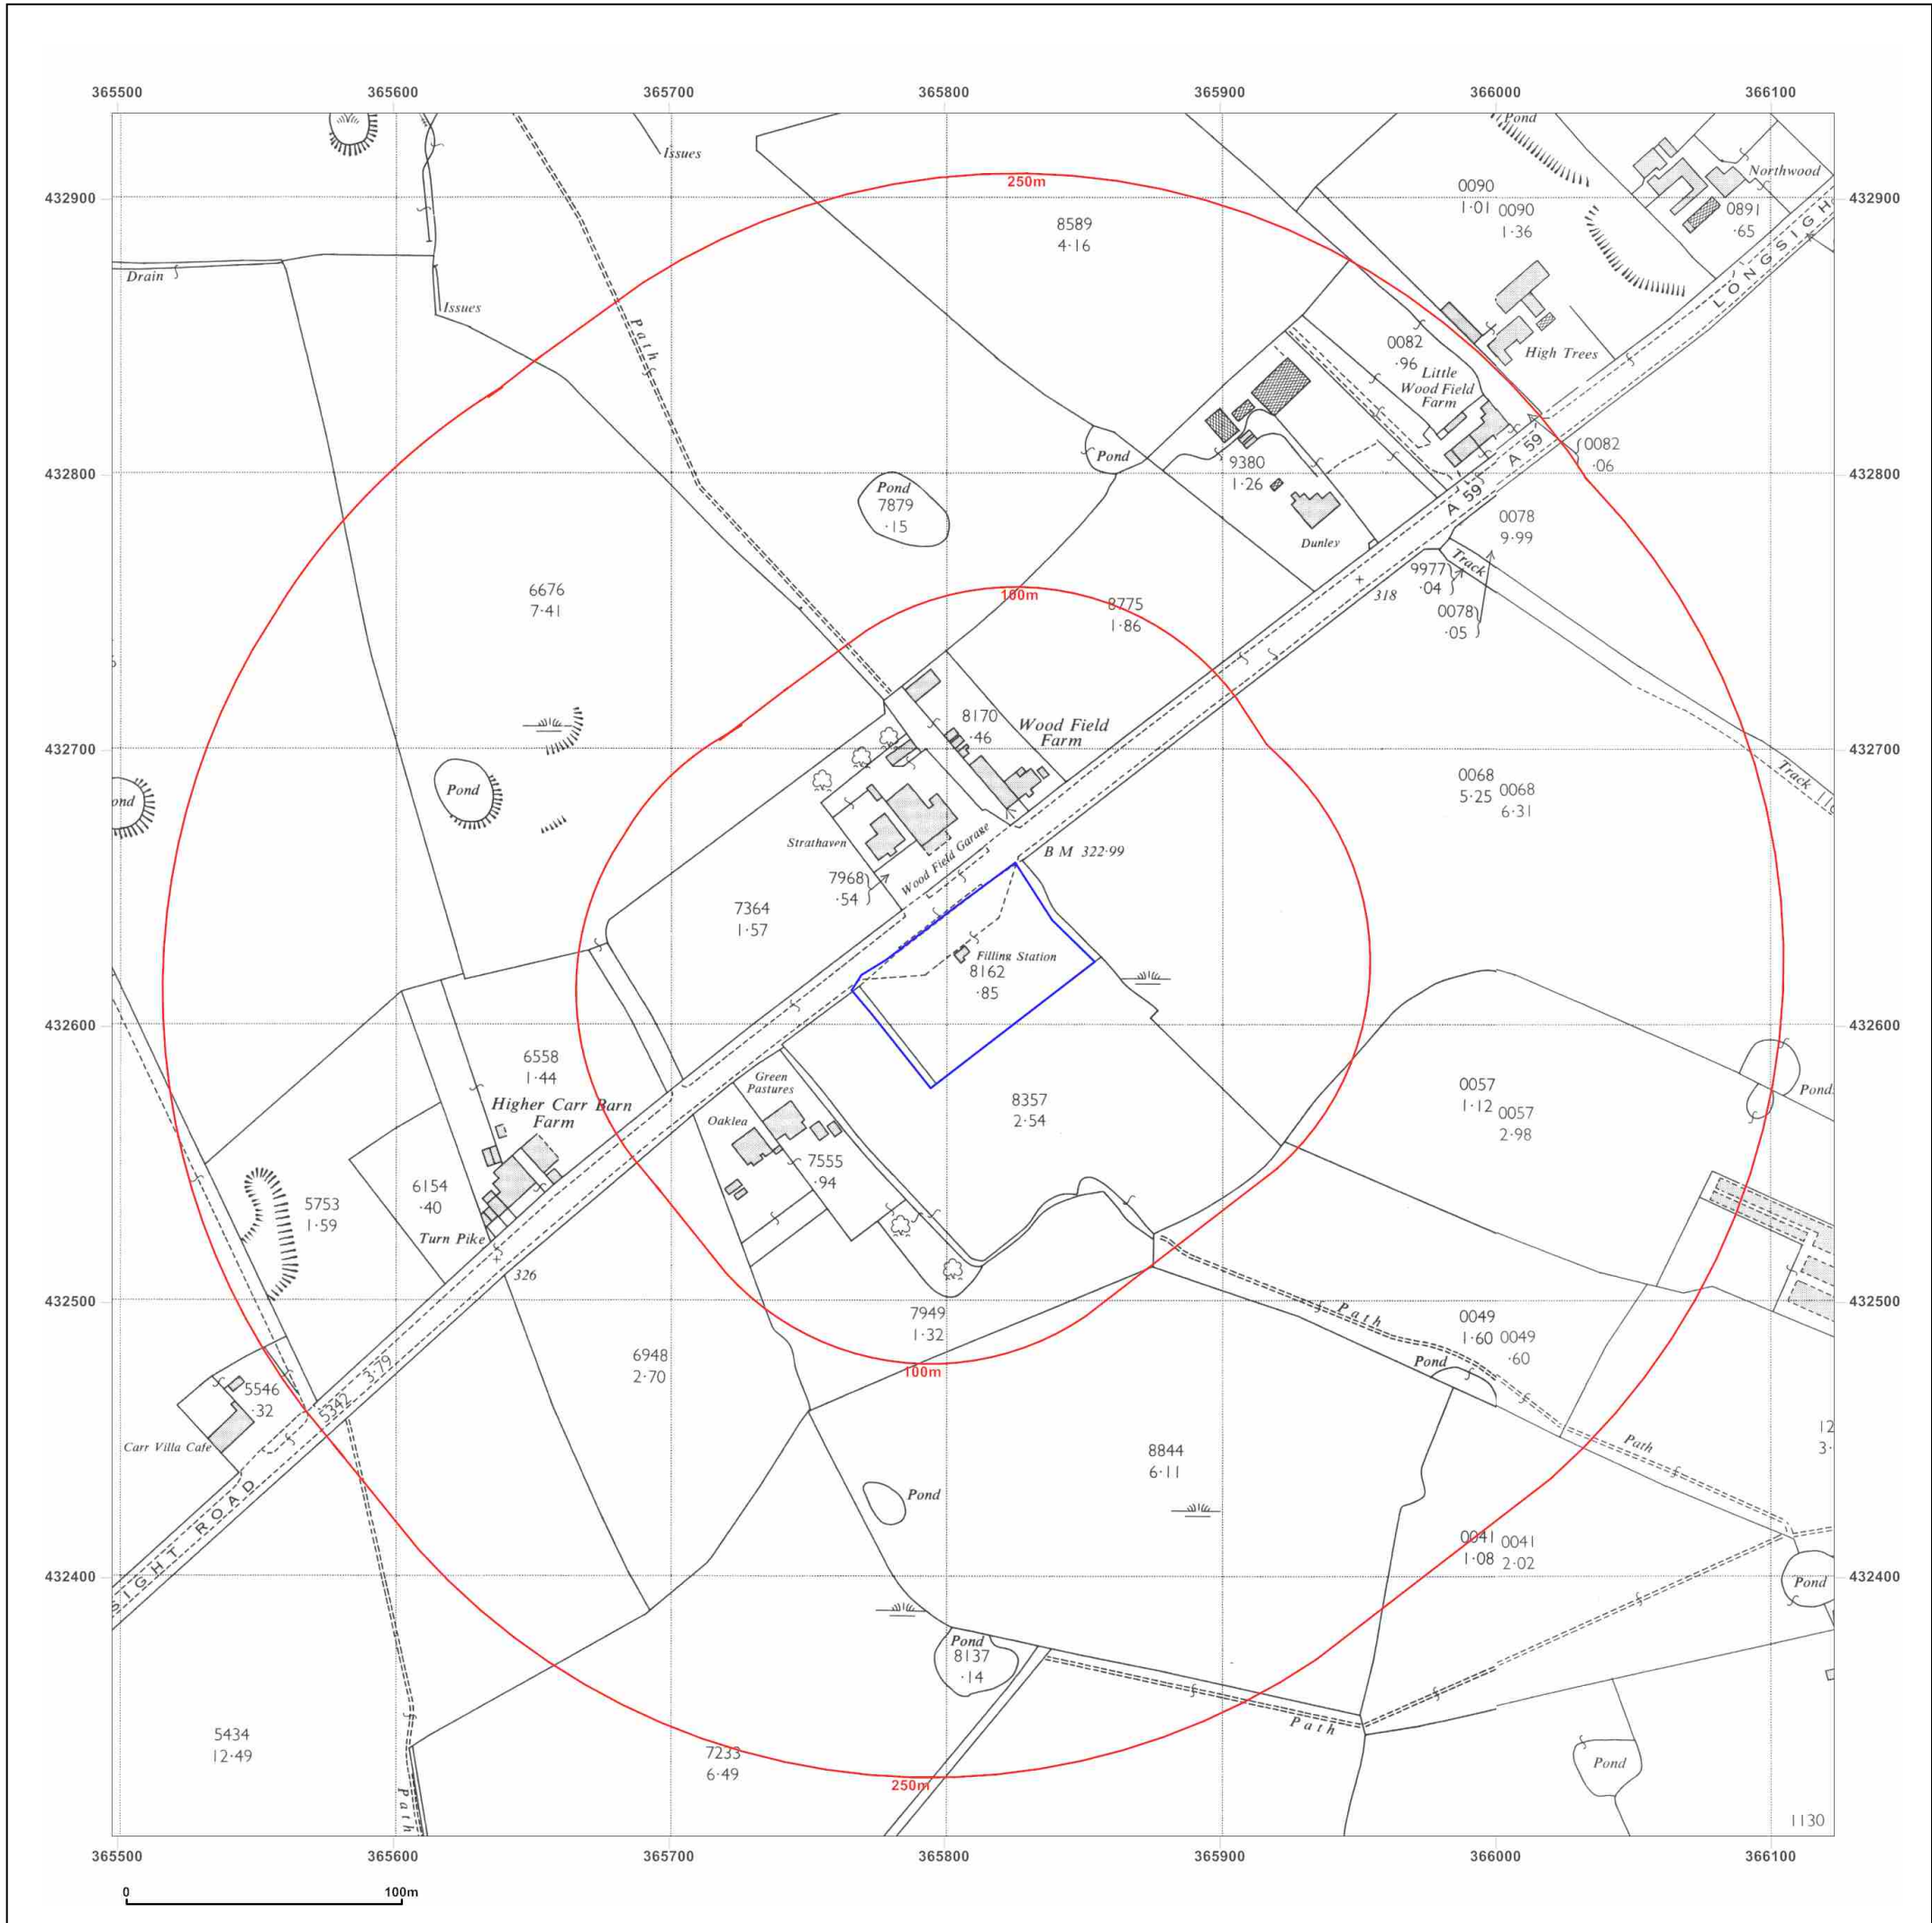

Site Details:
WOODFIELD GARAGE,
WOODFIELD GARAGE,
LONGSIGHT ROAD, CLAYTON
LE DALE, BB2 7JA

Client Ref: O_Callaghan_Ltd_req_1
Report Ref: GSTEST-4698130
Grid Ref: 365810, 432618

Map Name: National Grid
Map date: 1967-1968
Scale: 1:2,500
Printed at: 1:2,500

Surveyed 1967 Revised 1967 Edition N/A Copyright 1968 Levelled 1961	Surveyed 1968 Revised 1968 Edition N/A Copyright 1970 Levelled 1956

Powered by

Produced by
Groundsure Insights
T: 08444 159000
E: info@groundsure.com
W: www.groundsure.com

© Crown copyright and database rights 2018 Ordnance Survey 100035207

Production date: 31 January 2018

Map legend available at:
www.groundsure.com/sites/default/files/groundsure_legend.pdf