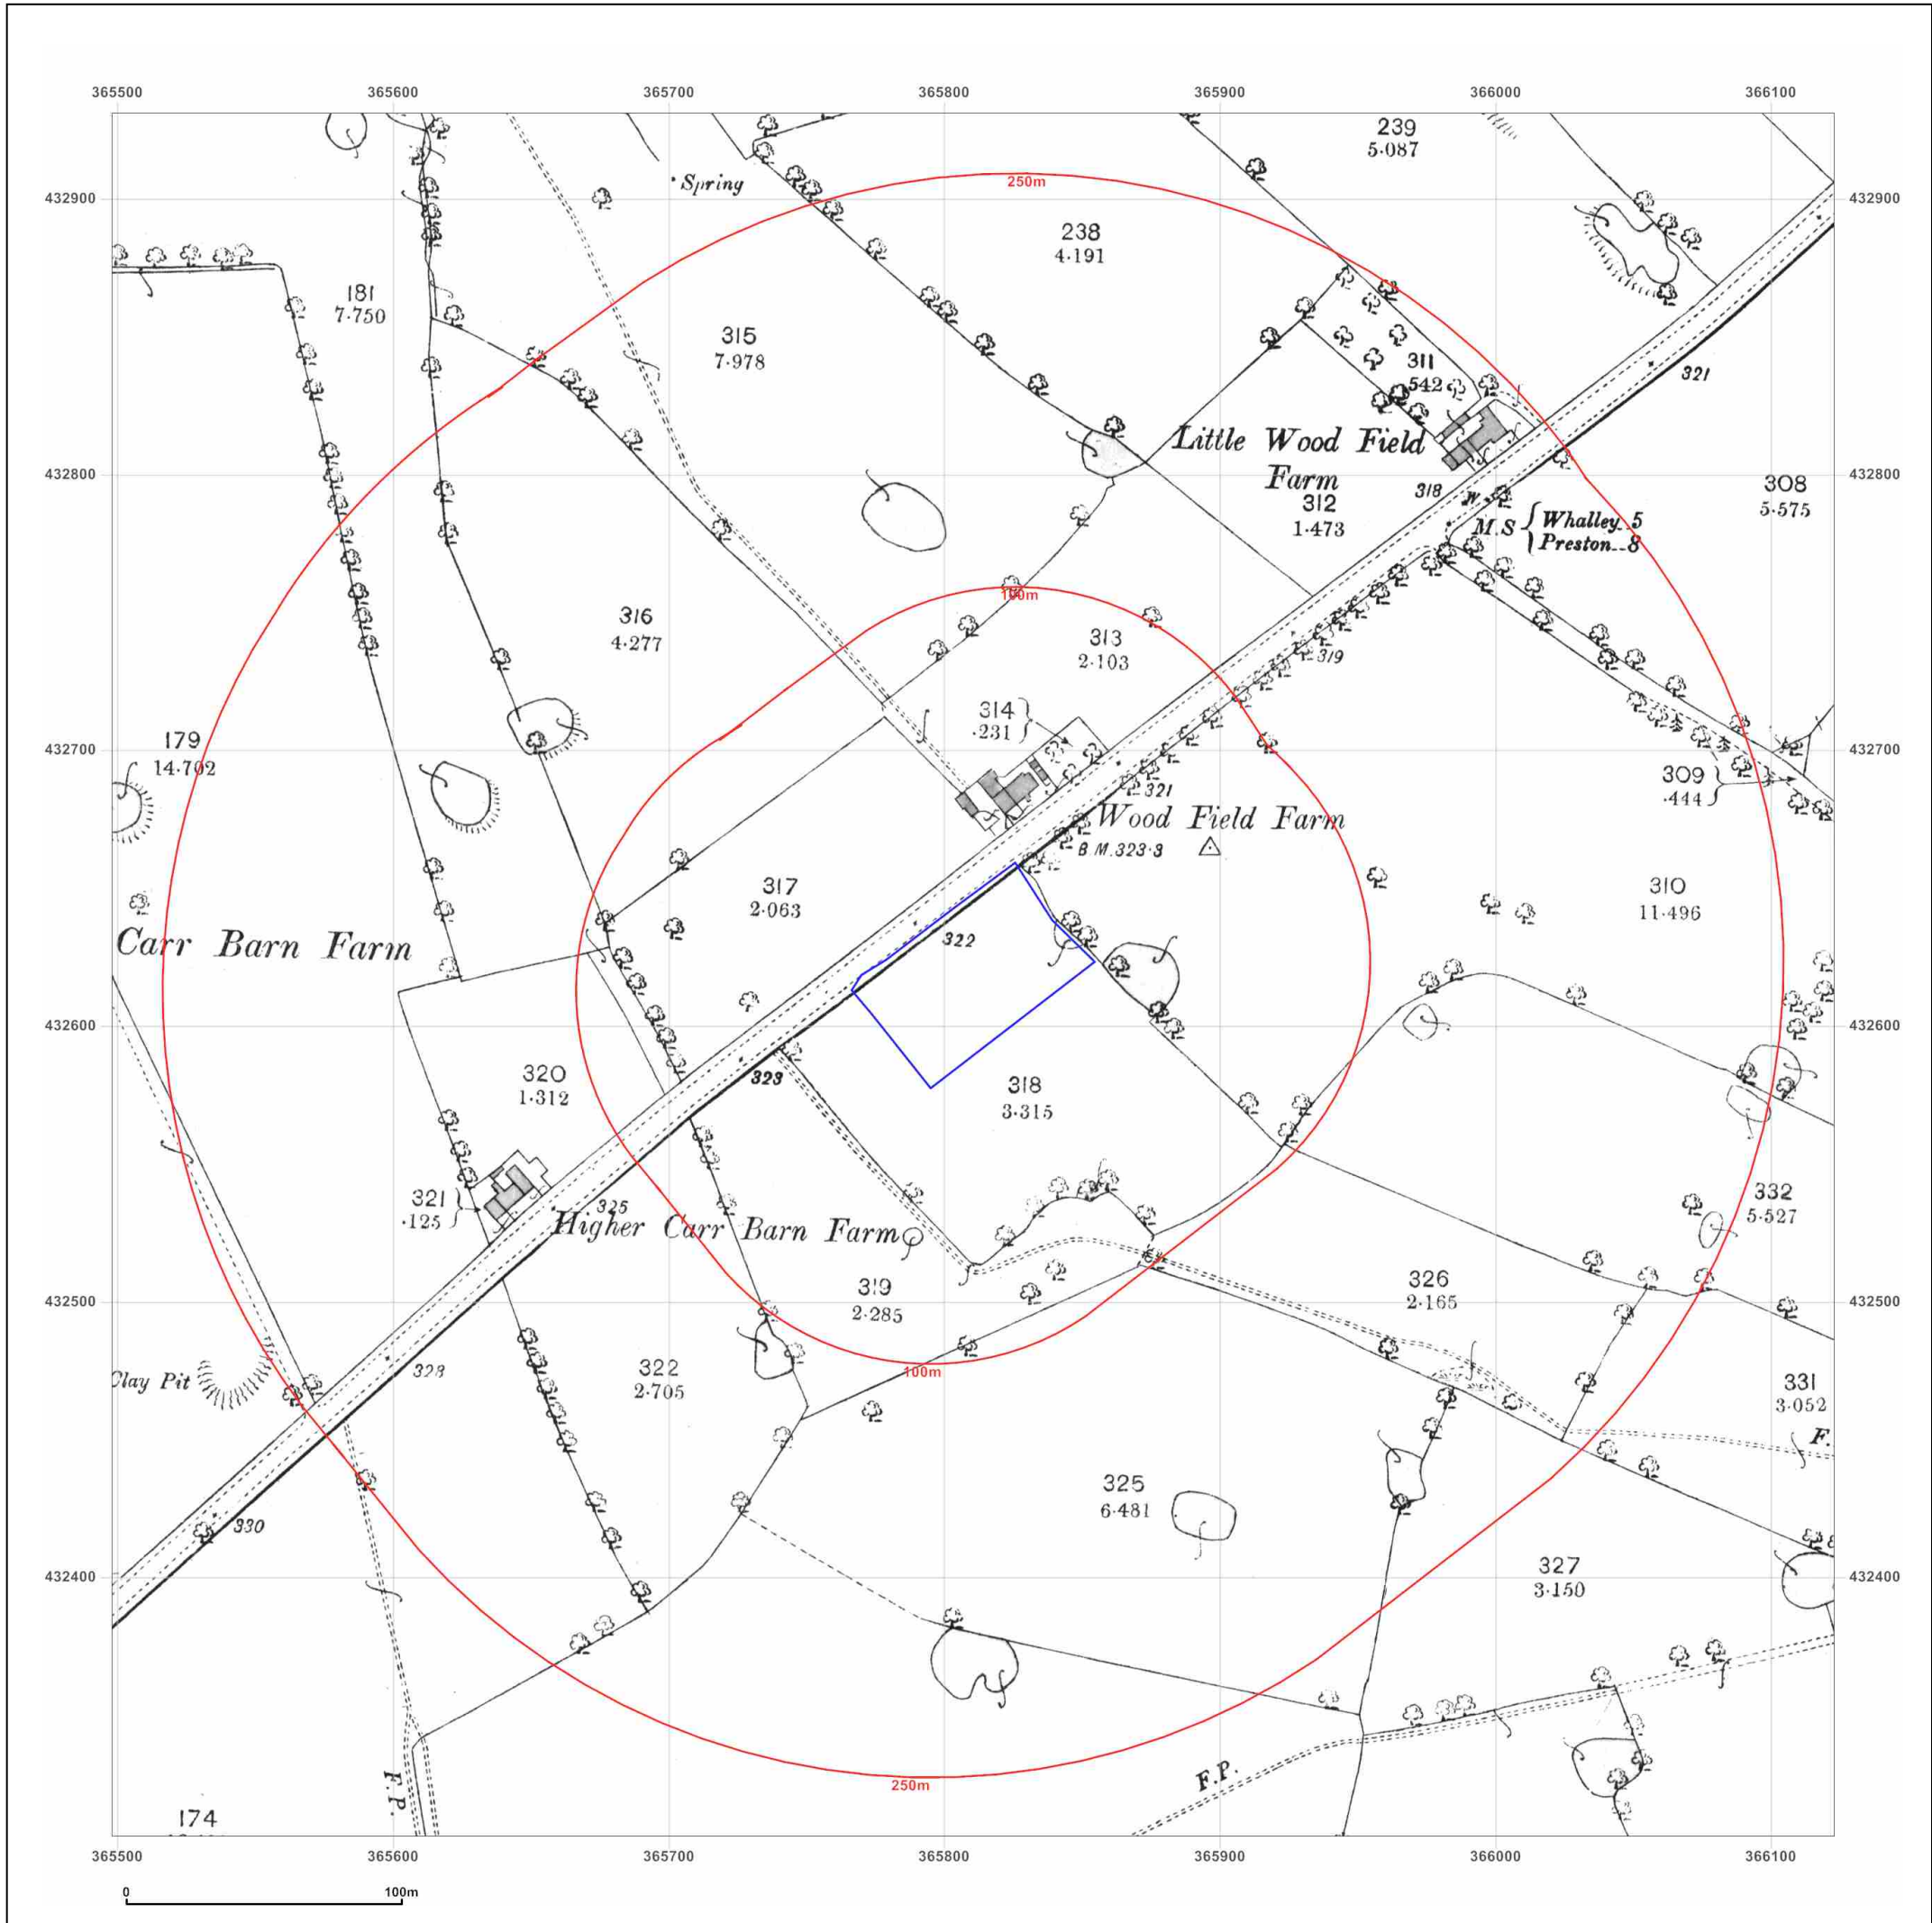

Scale: 1:2,500

Printed at: 1:2,500

Surveyed 1892
Revised 1892
Edition N/A
Copyright N/A
Levelled N/A

Produced by
Groundsure Insights
T: 08444 159000
E: info@groundsure.com
W: www.groundsure.com

© Crown copyright and database rights 2018 Ordnance Survey 100035207

Client Ref: O_Callaghan_Ltd_req_1
Report Ref: GSTEST-4698130
Grid Ref: 365810, 432618

Map Name: National Grid
Map date: 1967-1968
Scale: 1:2,500
Printed at: 1:2,500

Surveyed 1967 Revised 1967 Edition N/A Copyright 1968 Levelled 1961	Surveyed 1968 Revised 1968 Edition N/A Copyright 1970 Levelled 1956
---	---

Map Name: National Grid
Map date: 1968-1970
Scale: 1:2,500
Printed at: 1:2,500

Surveyed N/A	Surveyed N/A
Revised N/A	Revised N/A
Edition N/A	Edition N/A
Copyright N/A	Copyright N/A
Levelled N/A	Levelled N/A

Map Name: National Grid

Map date: 1993

Scale: 1:2,500

Printed at: 1:2,500

Surveyed 1993
Revised N/A
Edition N/A
Copyright 1993
Levelled N/A

Surveyed 1993
Revised N/A
Edition N/A
Copyright 1993
Levelled N/A