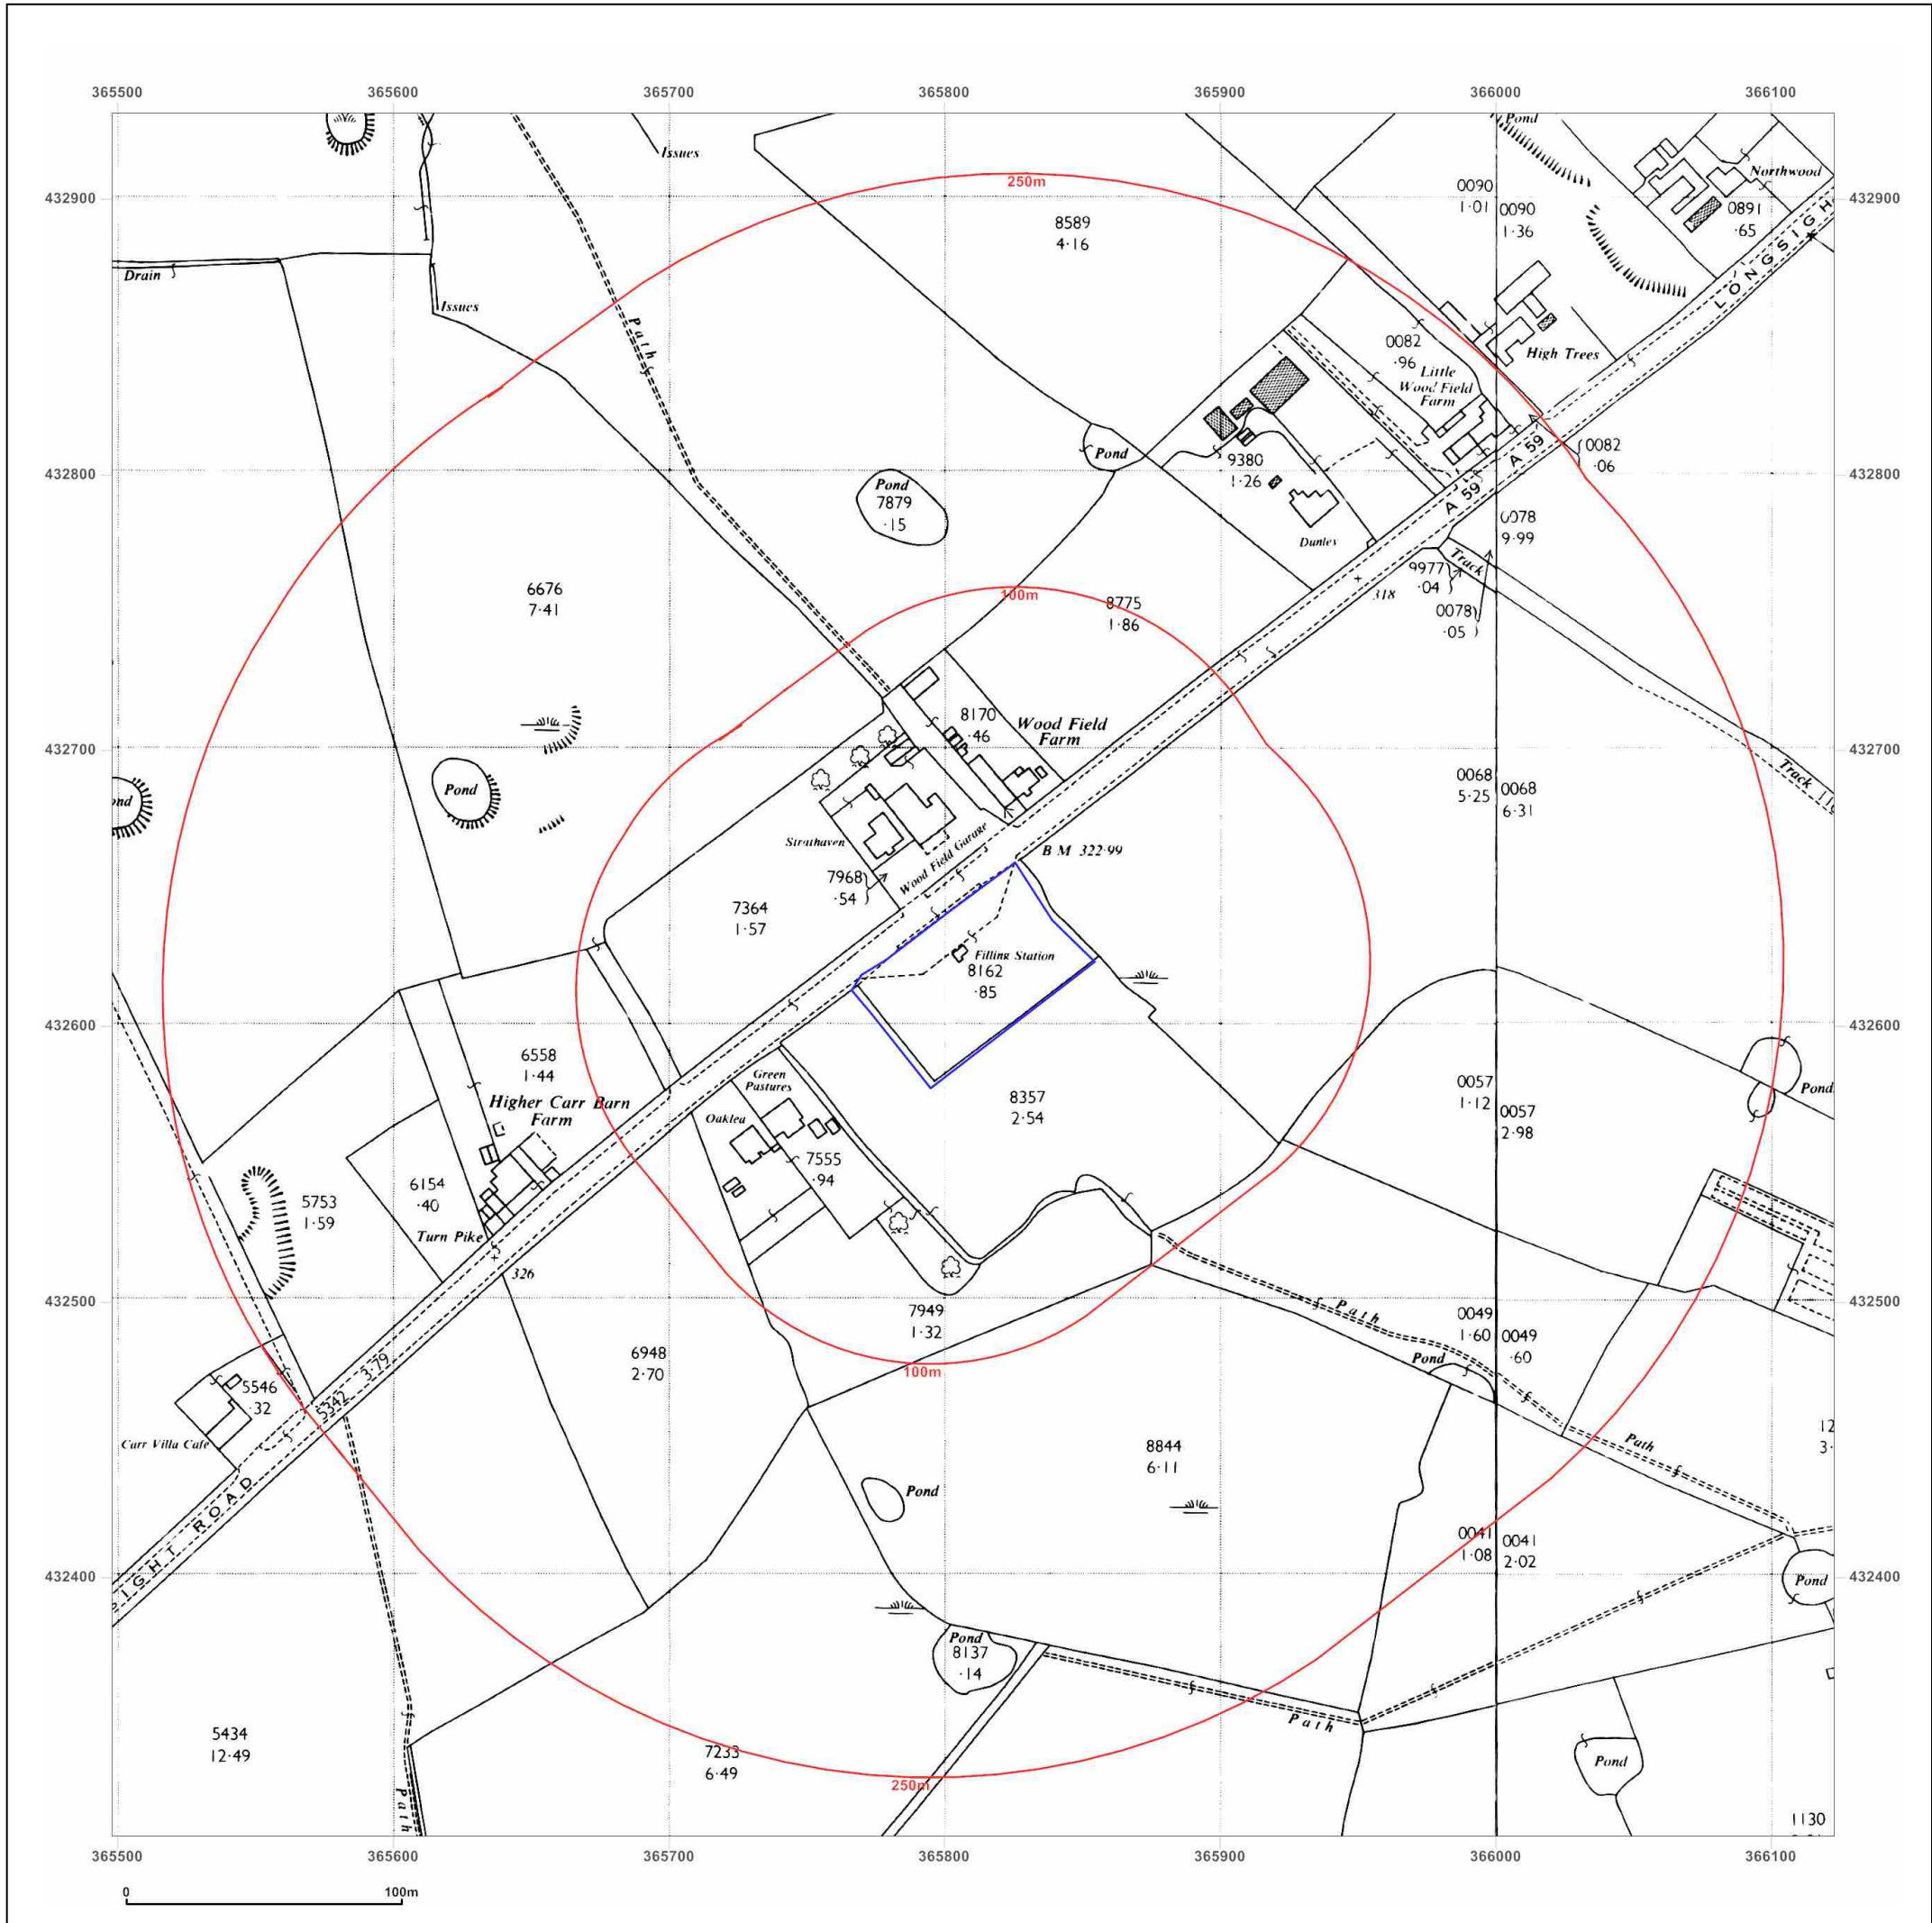

Site Details:

WOODFIELD GARAGE,
WOODFIELD GARAGE,
LONGSIGHT ROAD, CLAYTON
LE DALE, BB2 7JA

Client Ref: O_Callaghan_Ltd_req_1
Report Ref: GSTEST-4698130
Grid Ref: 365810, 432618

Map Name: National Grid
Map date: 1968-1970
Scale: 1:2,500
Printed at: 1:2,500

Surveyed N/A	Surveyed N/A
Revised N/A	Revised N/A
Edition N/A	Edition N/A
Copyright N/A	Copyright N/A
Levelled N/A	Levelled N/A

Powered by

Produced by
Groundsure Insights
T: 08444 159000
E: info@groundsure.com
W: www.groundsure.com

© Crown copyright and database rights 2018 Ordnance Survey 100035207

Production date: 31 January 2018

Map legend available at:
www.groundsure.com/sites/default/files/groundsure_legend.pdf