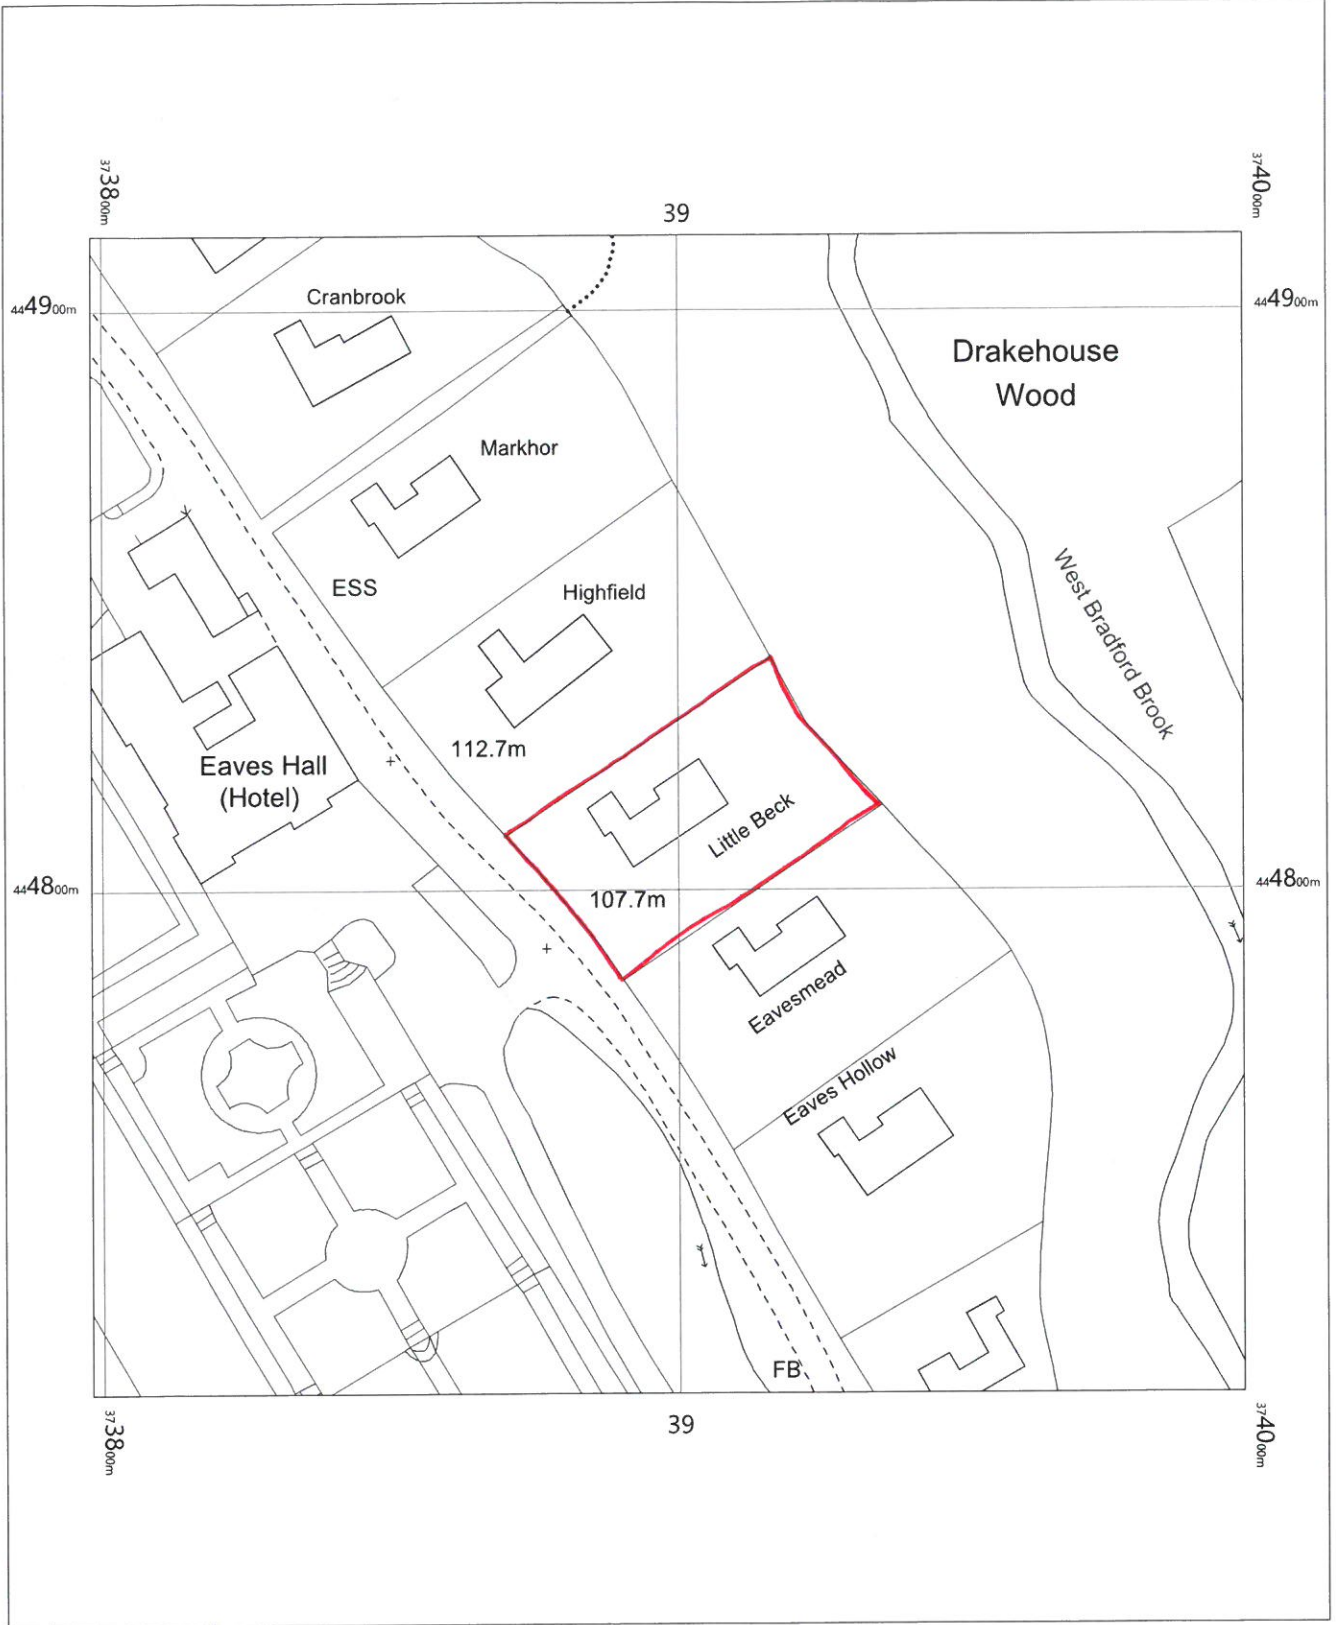

Little Beck

OS MasterMap 1250/2500/10000 scale
Thursday, January 17, 2019, ID: BLJT-00771007
www.planningapplicationmaps.co.uk

1:1250 scale print at A4, Centre: 373898 E, 444813 N

©Crown Copyright Ordnance Survey. Licence no. 100051661