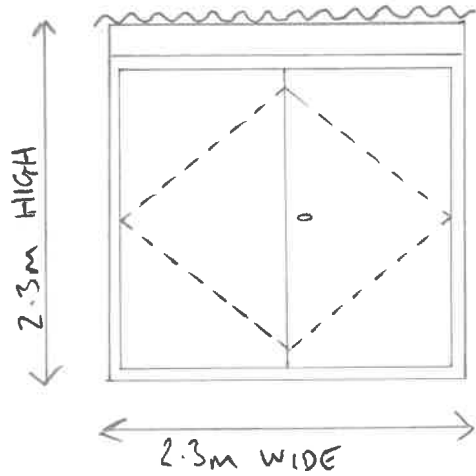

FRONT VIEW

EXISTING BUILDING

SCALE
1:50
2cm = 1m

REAR VIEW

320190077P

SIDE VIEW FROM GARDEN OF PROPERTY

SIDE VIEW FROM NEIGHBOURING PROPERTY