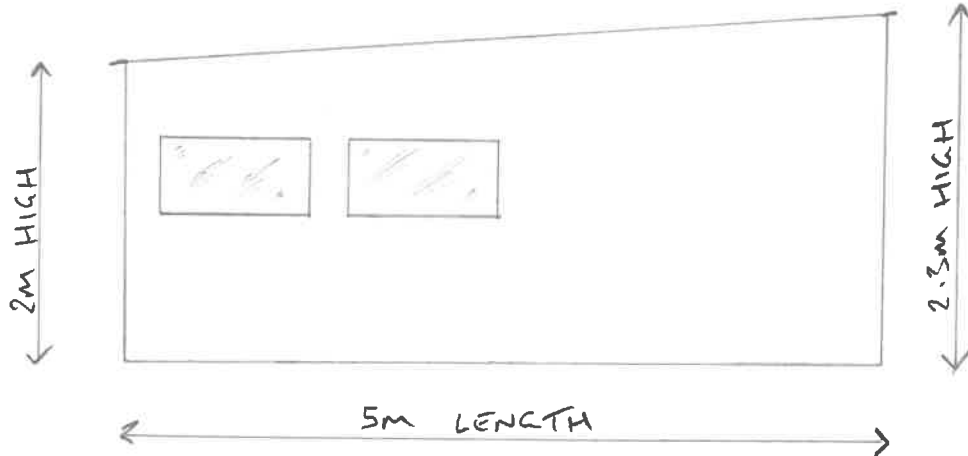

FRONT VIEW

EXISTING BUILDING

SCALE
1:50
2cm = 1m

REAR VIEW

320190077P

SIDE VIEW FROM GARDEN OF PROPERTY

SIDE VIEW FROM NEIGHBOURING PROPERTY