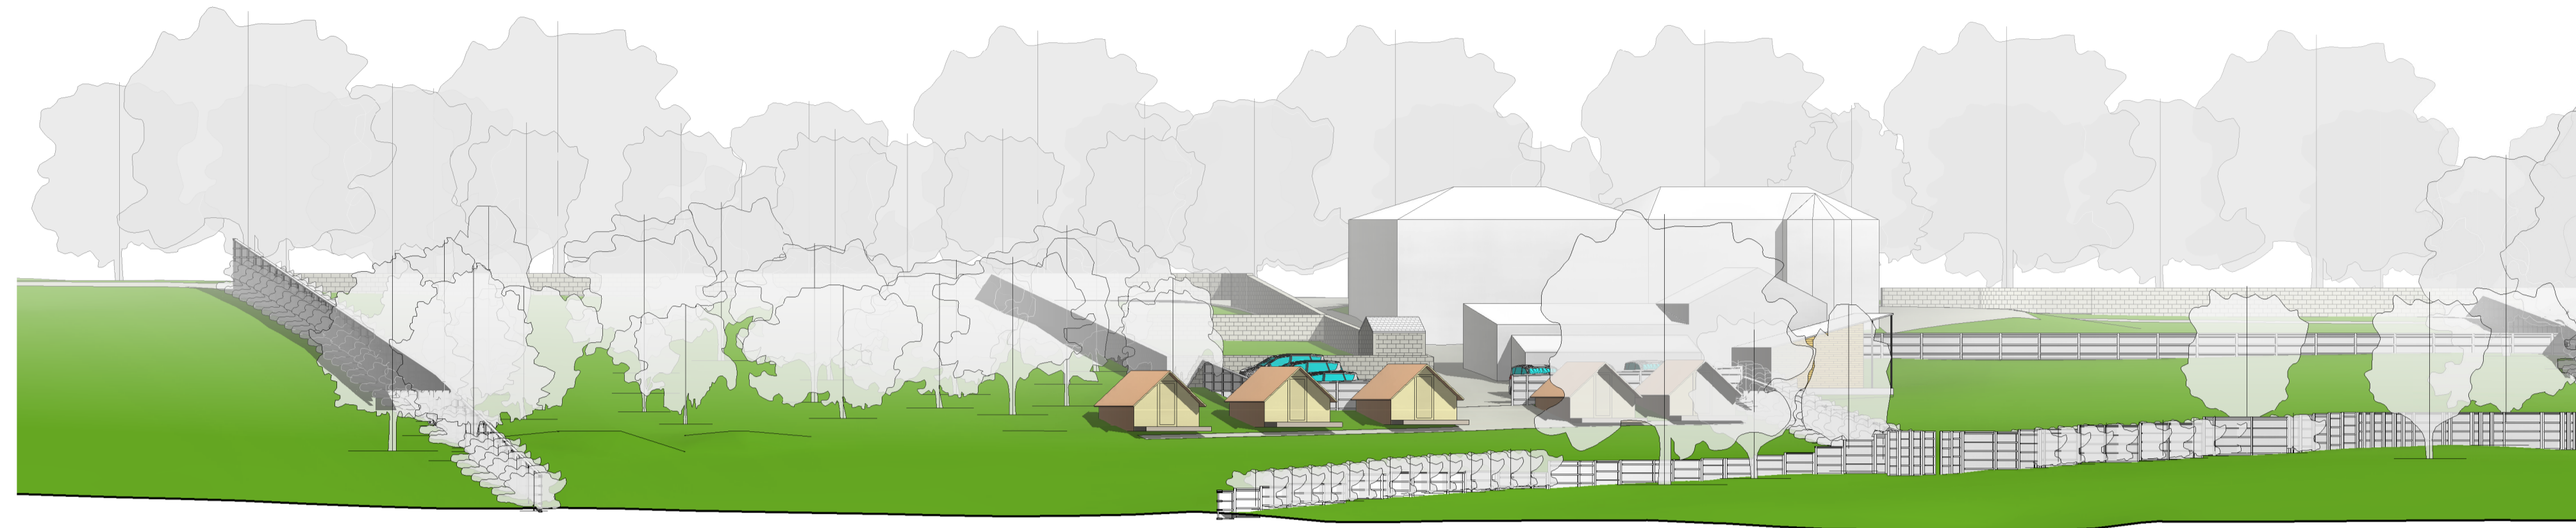

2 North
1 : 200

1 3D View 1

3 3D View 2

5 3D View 4

4 3D View 3

Peter Hitchen
Architects

www.peterhitchenarchitects.co.uk

No.	Description	Date

CLIENT:
MR & MRS RUTHERFORD

PROJECT:
GREENDALE VIEW,
PROPOSED LOG CABINS &
ACCOMMODATION

SHEET:
VISUALS

Project number PHA/143

Date 23/01/19

Drawn by RH

Checked by PH

200

Scale 1 : 200