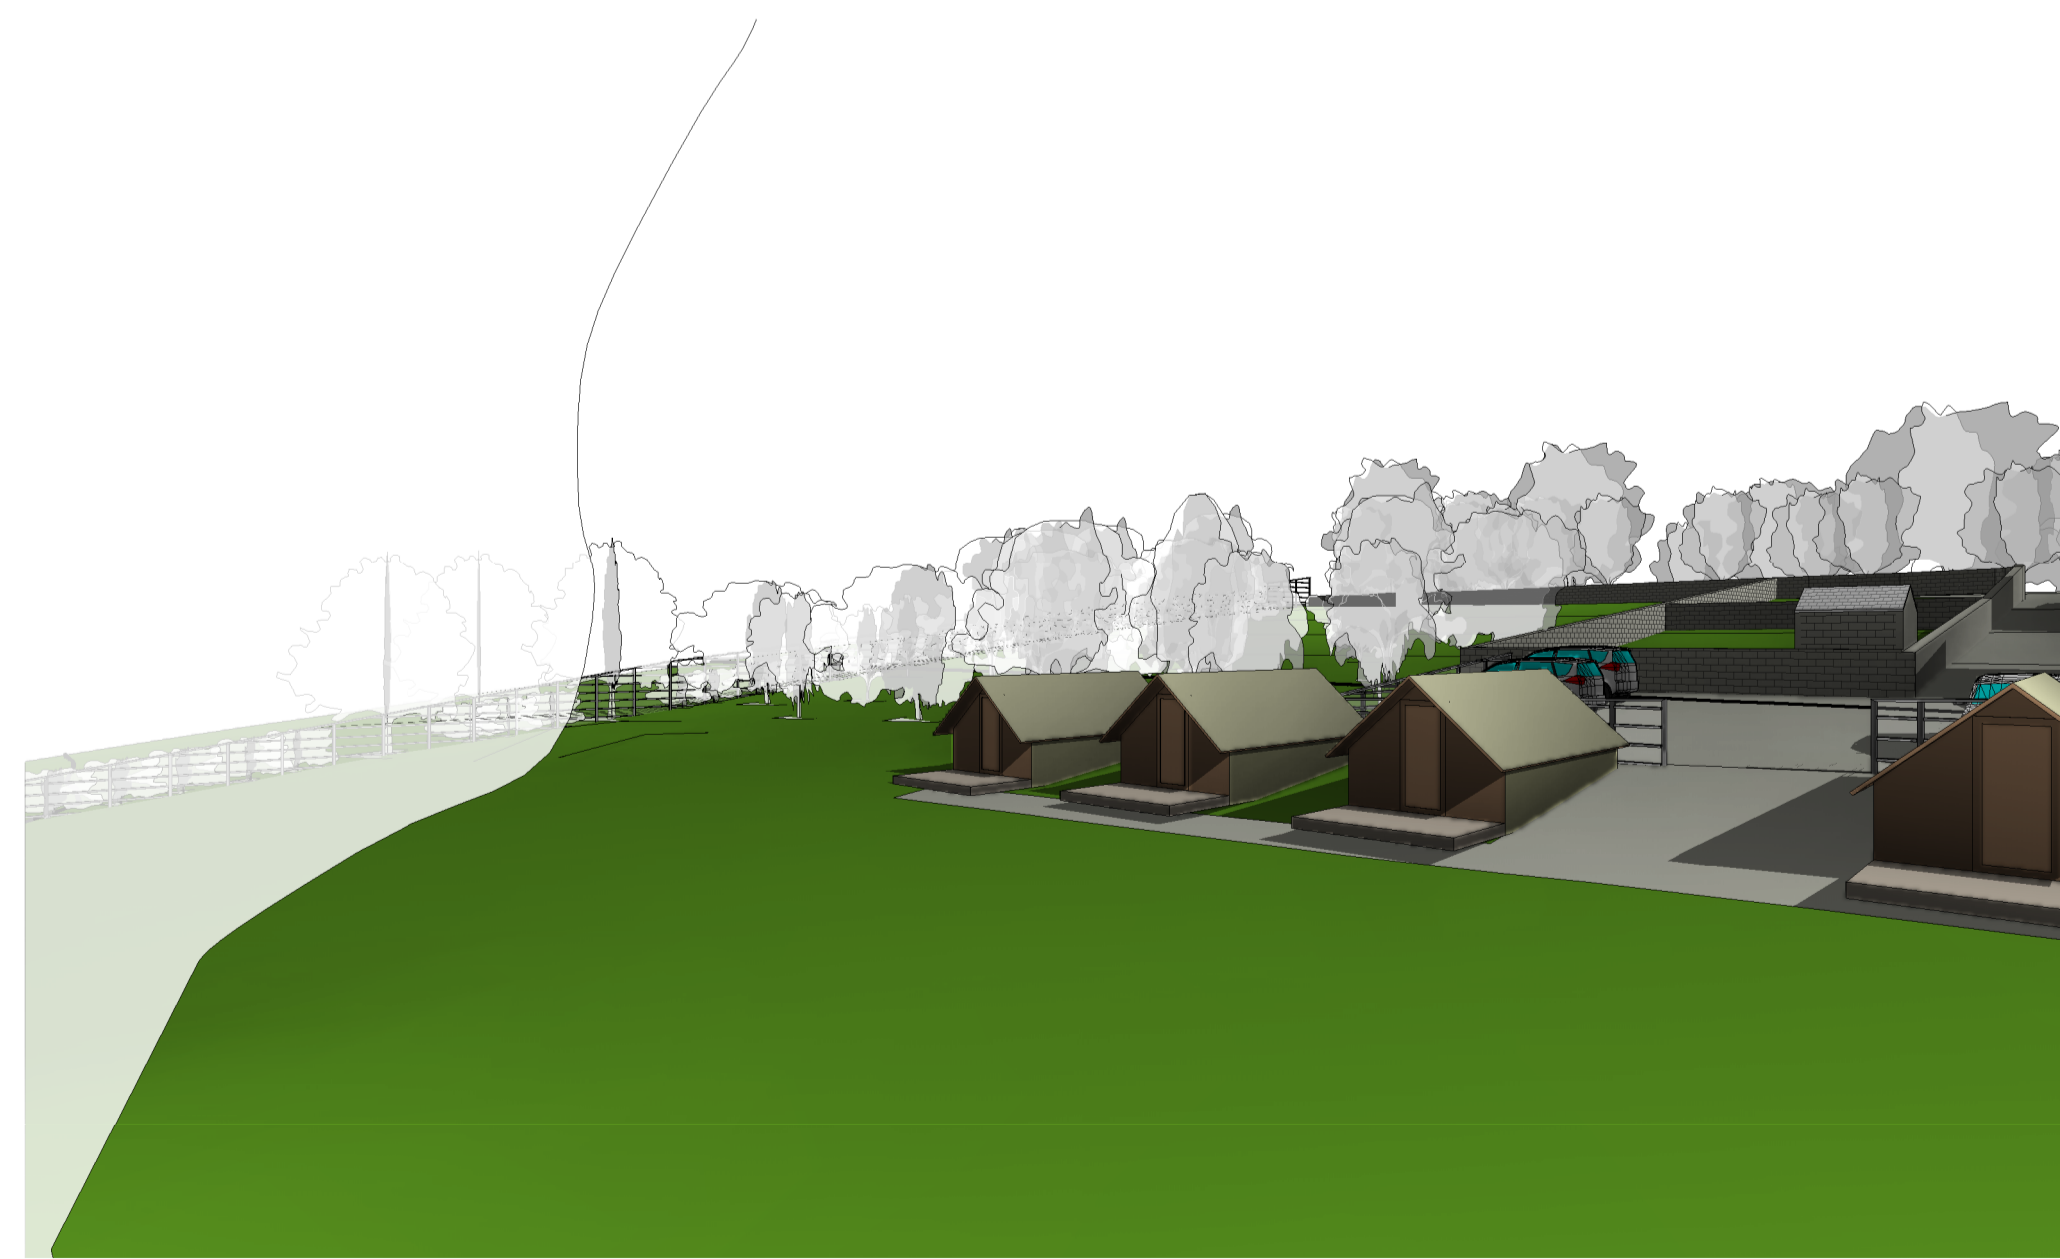

2 North
1 : 200

1 3D View 1

3 3D View 2

5 3D View 4

4 3D View 3

Peter Hitchen
Architects

www.peterhitchenarchitects.co.uk

No.	Description	Date

CLIENT:
MR & MRS RUTHERFORD

PROJECT:
GREENDALE VIEW,
PROPOSED LOG CABINS &
ACCOMMODATION

SHEET:
VISUALS

Project number PHA/143

Date 23/01/19

Drawn by RH

Checked by PH

200

Scale 1 : 200