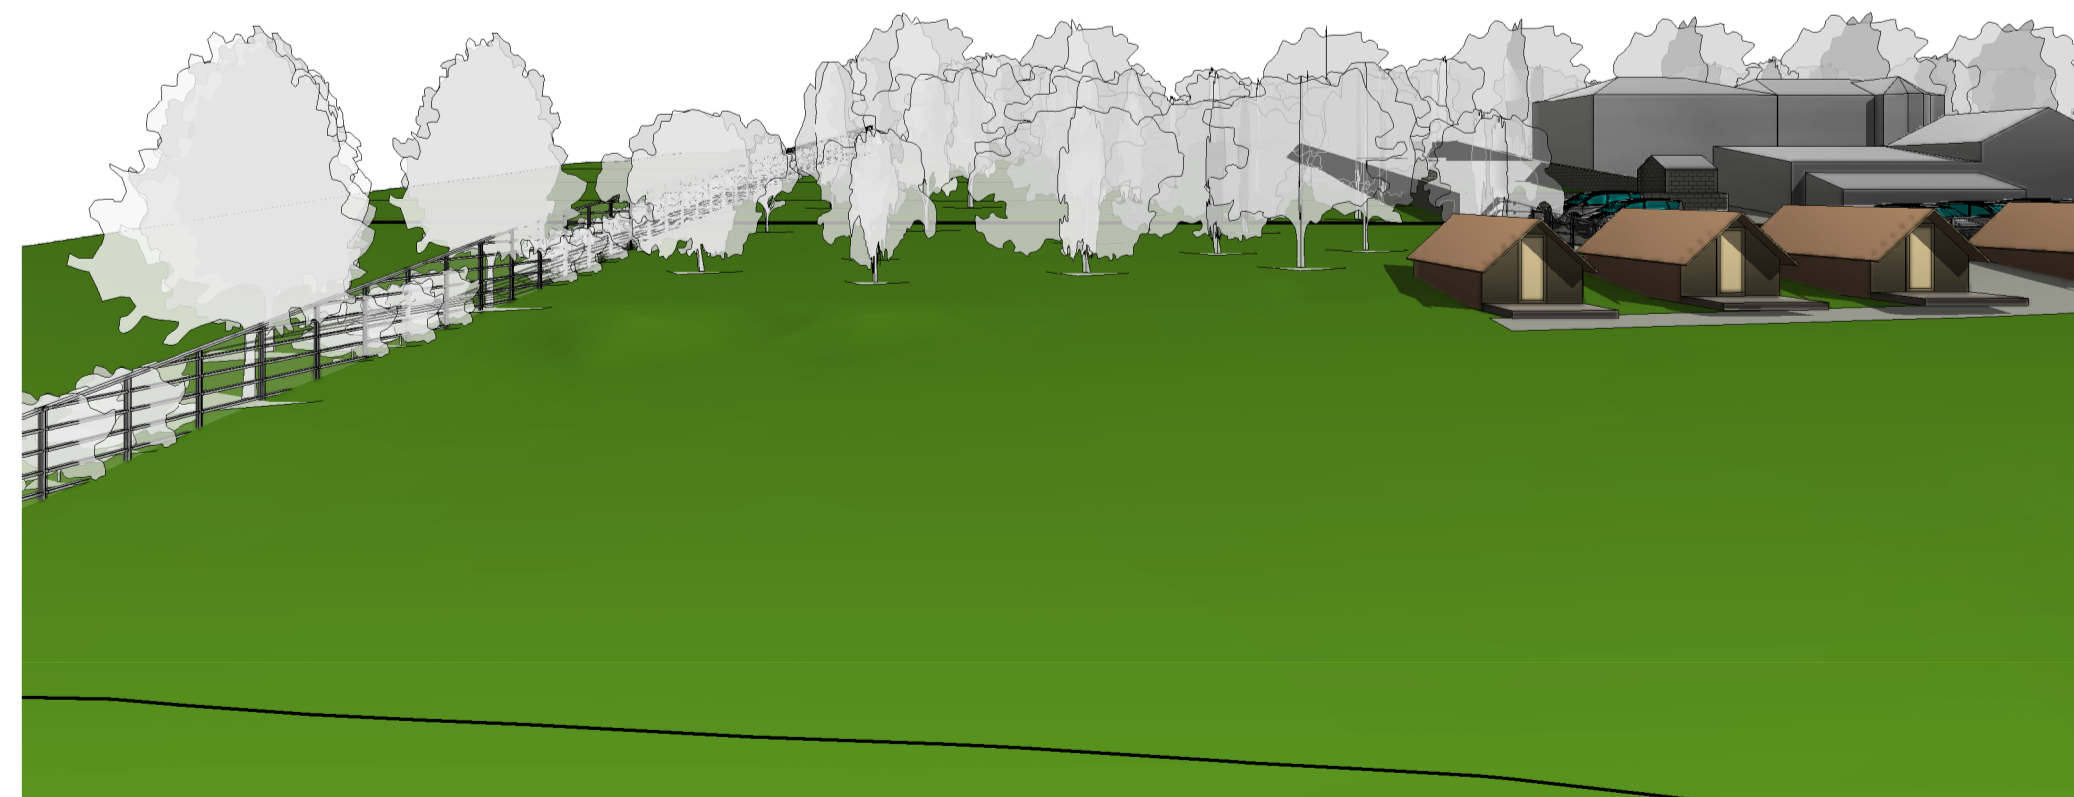

2 North
1 : 200

1 3D View 1

3 3D View 2

5 3D View 4

4 3D View 3

Peter Hitchen
Architects

www.peterhitchenarchitects.co.uk

No.	Description	Date

CLIENT:
MR & MRS RUTHERFORD

PROJECT:
GREENDALE VIEW,
PROPOSED LOG CABINS &
ACCOMMODATION

SHEET:
VISUALS

Project number PHA/143

Date 23/01/19

Drawn by RH

Checked by PH

200

Scale 1 : 200