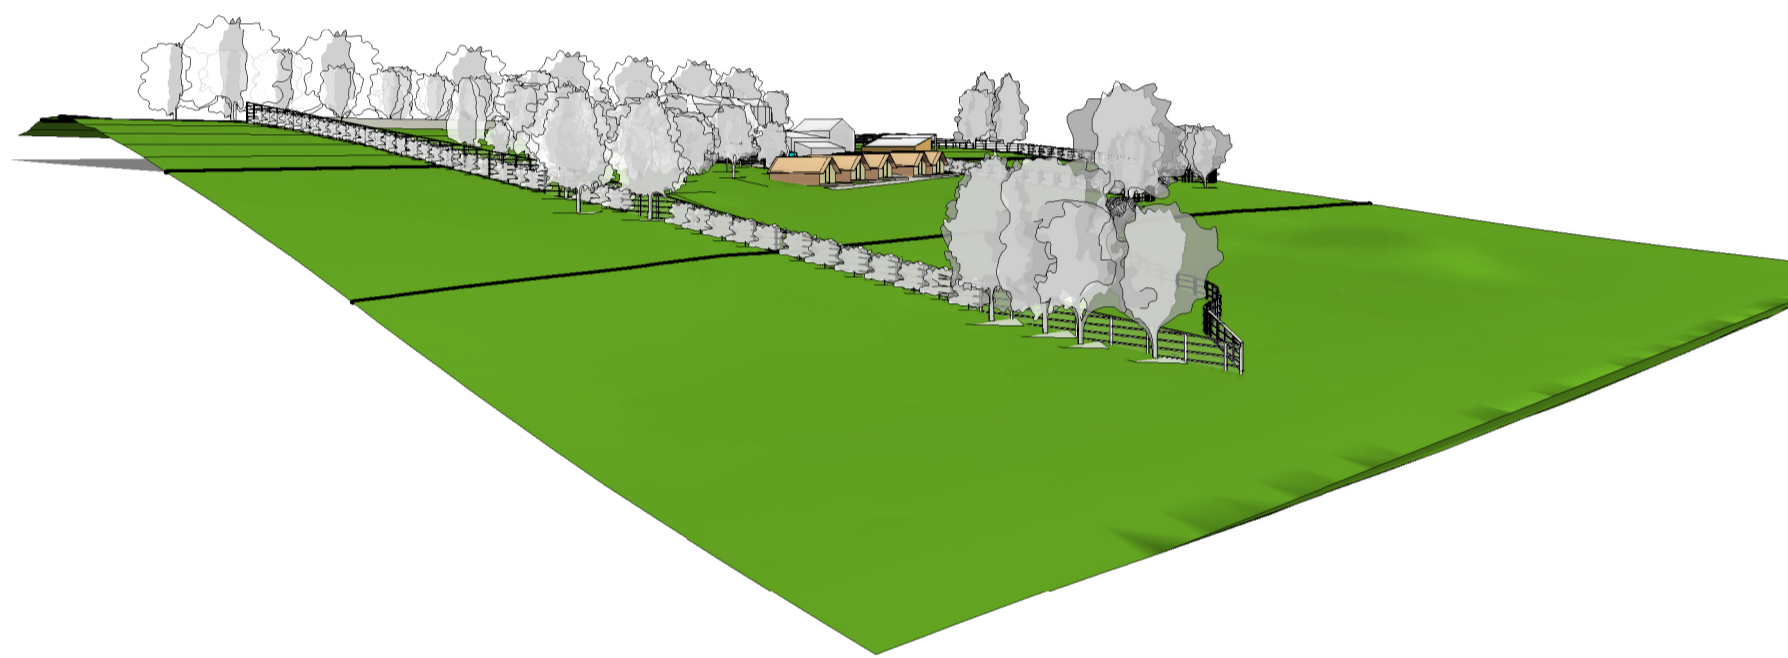

2 North
1 : 200

1 3D View 1

3 3D View 2

5 3D View 4

4 3D View 3

Peter Hitchen
Architects

www.peterhitchenarchitects.co.uk

No.	Description	Date

CLIENT:
MR & MRS RUTHERFORD

PROJECT:
GREENDALE VIEW,
PROPOSED LOG CABINS &
ACCOMMODATION

SHEET:
VISUALS

Project number PHA/143

Date 23/01/19

Drawn by RH

Checked by PH

200

Scale 1 : 200