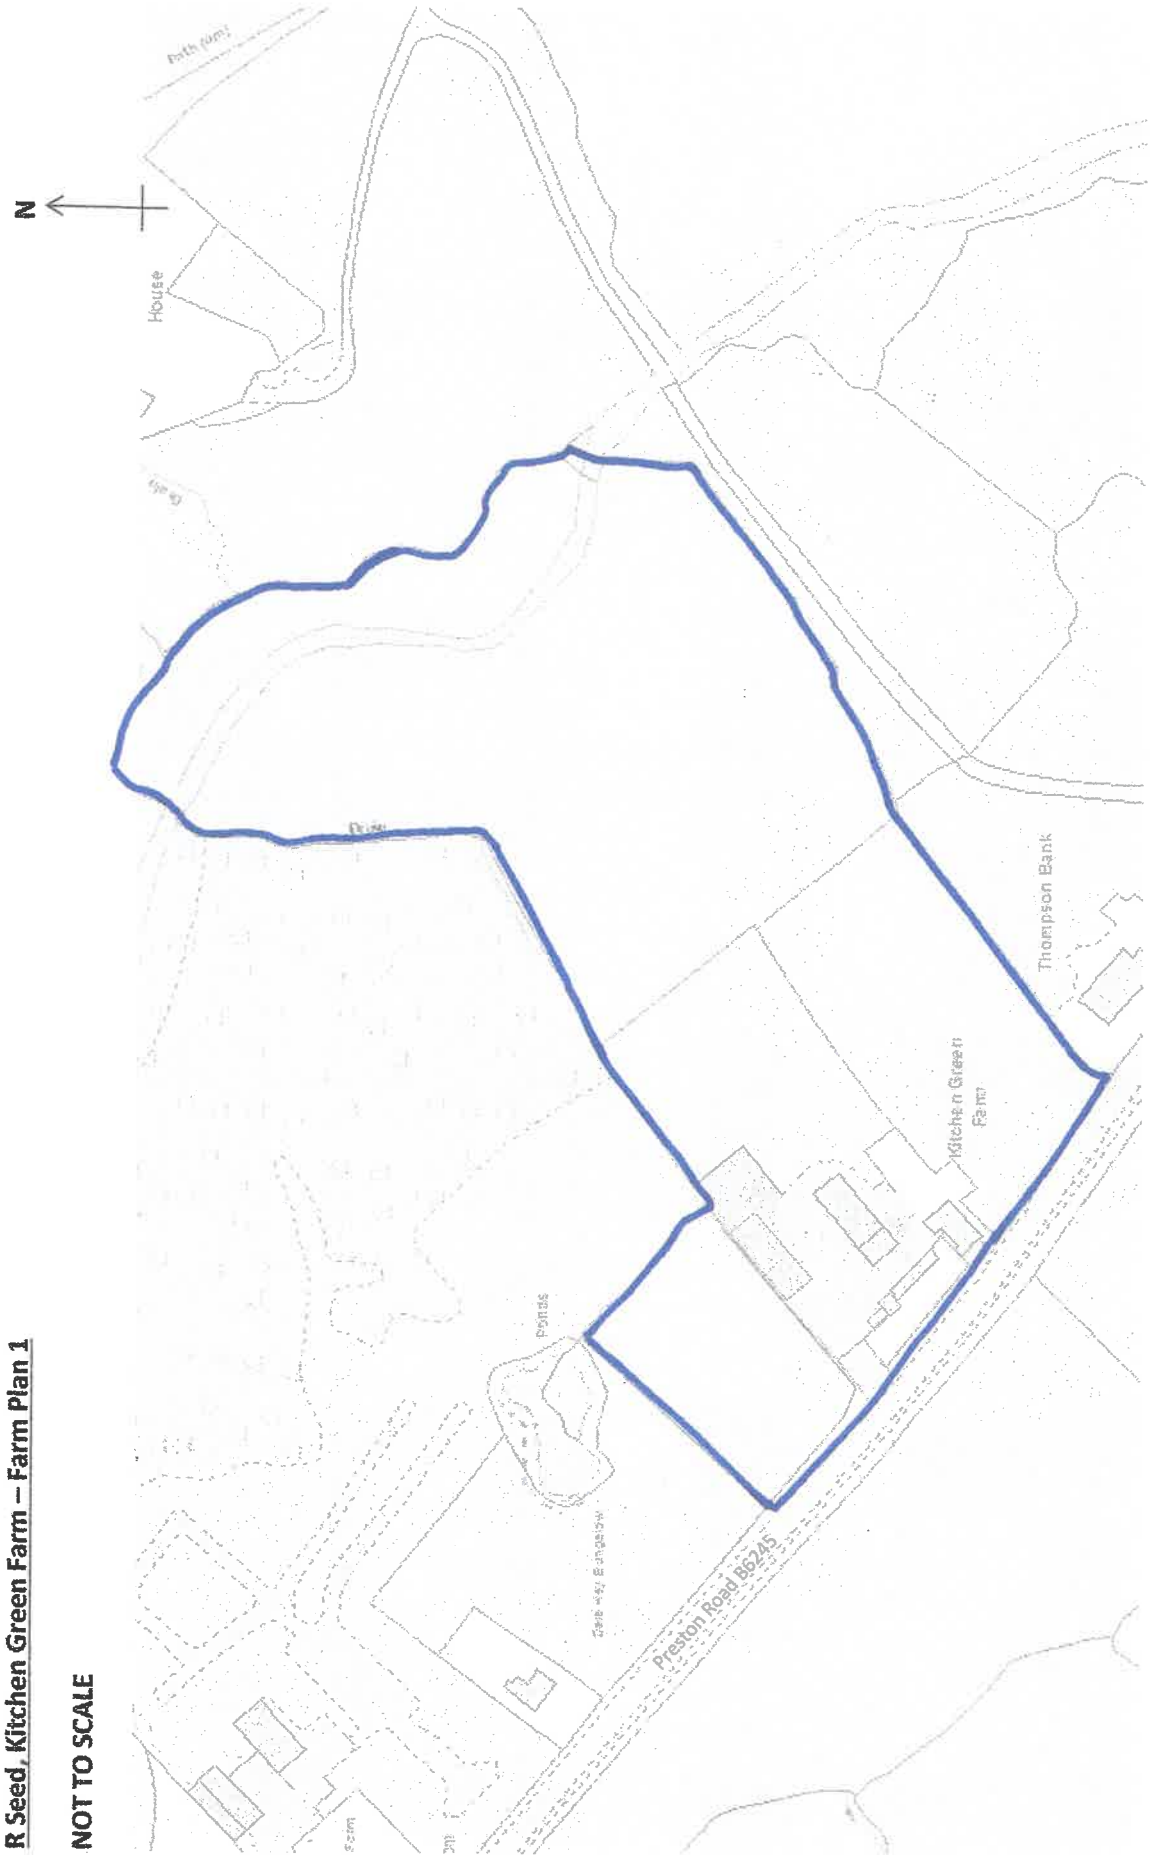

KEY

 - V sign

 - horizontal signs

320190177P

R Seed, Kitchen Green Farm – Farm Plan 1

NOT TO SCALE