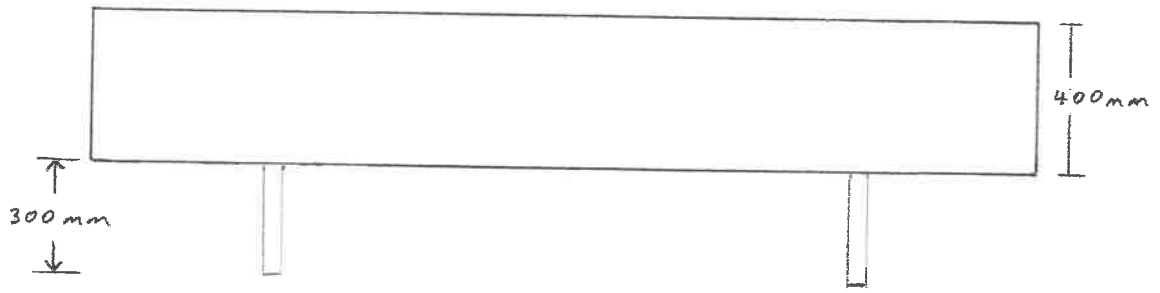

R Seed, Kitchen Green Farm, Ribchester – Planning Application – Plan 5 – Elevations horizontal signs

Scale 1 : 20

West and South East Elevations

320190177P

R Seed, Kitchen Green Farm, Ribchester – Planning Application – Plan 6 – Base layout

Scale 1 : 50

Base layout of horizontal signs

R Seed, Kitchen Green Farm, Ribchester – Planning Application – Plan 4 – Base layout

Proposal for signage to serve the existing established businesses

Scale 1 : 20

Base layout of V sign

320190177P

R Seed, Kitchen Green Farm, Ribchester – Planning Application – Plan 3 Elevations

Proposal for signage to serve the existing established businesses

Scale 1 : 20

West and South East Elevations of V sign