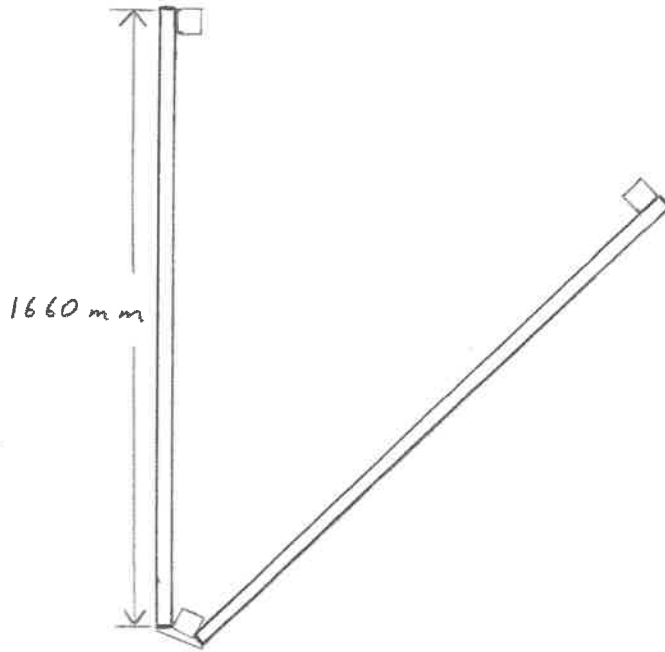

R Seed, Kitchen Green Farm, Ribchester – Planning Application – Plan 5 – Elevations horizontal signs

Scale 1 : 20

West and South East Elevations

320190177P

R Seed, Kitchen Green Farm, Ribchester – Planning Application – Plan 6 – Base layout

Scale 1 : 50

Base layout of horizontal signs

R Seed, Kitchen Green Farm, Ribchester – Planning Application – Plan 4 – Base layout

Proposal for signage to serve the existing established businesses

Scale 1 : 20

Base layout of V sign

320190177P

R Seed, Kitchen Green Farm, Ribchester – Planning Application – Plan 3 Elevations

Proposal for signage to serve the existing established businesses

Scale 1 : 20

West and South East Elevations of V sign