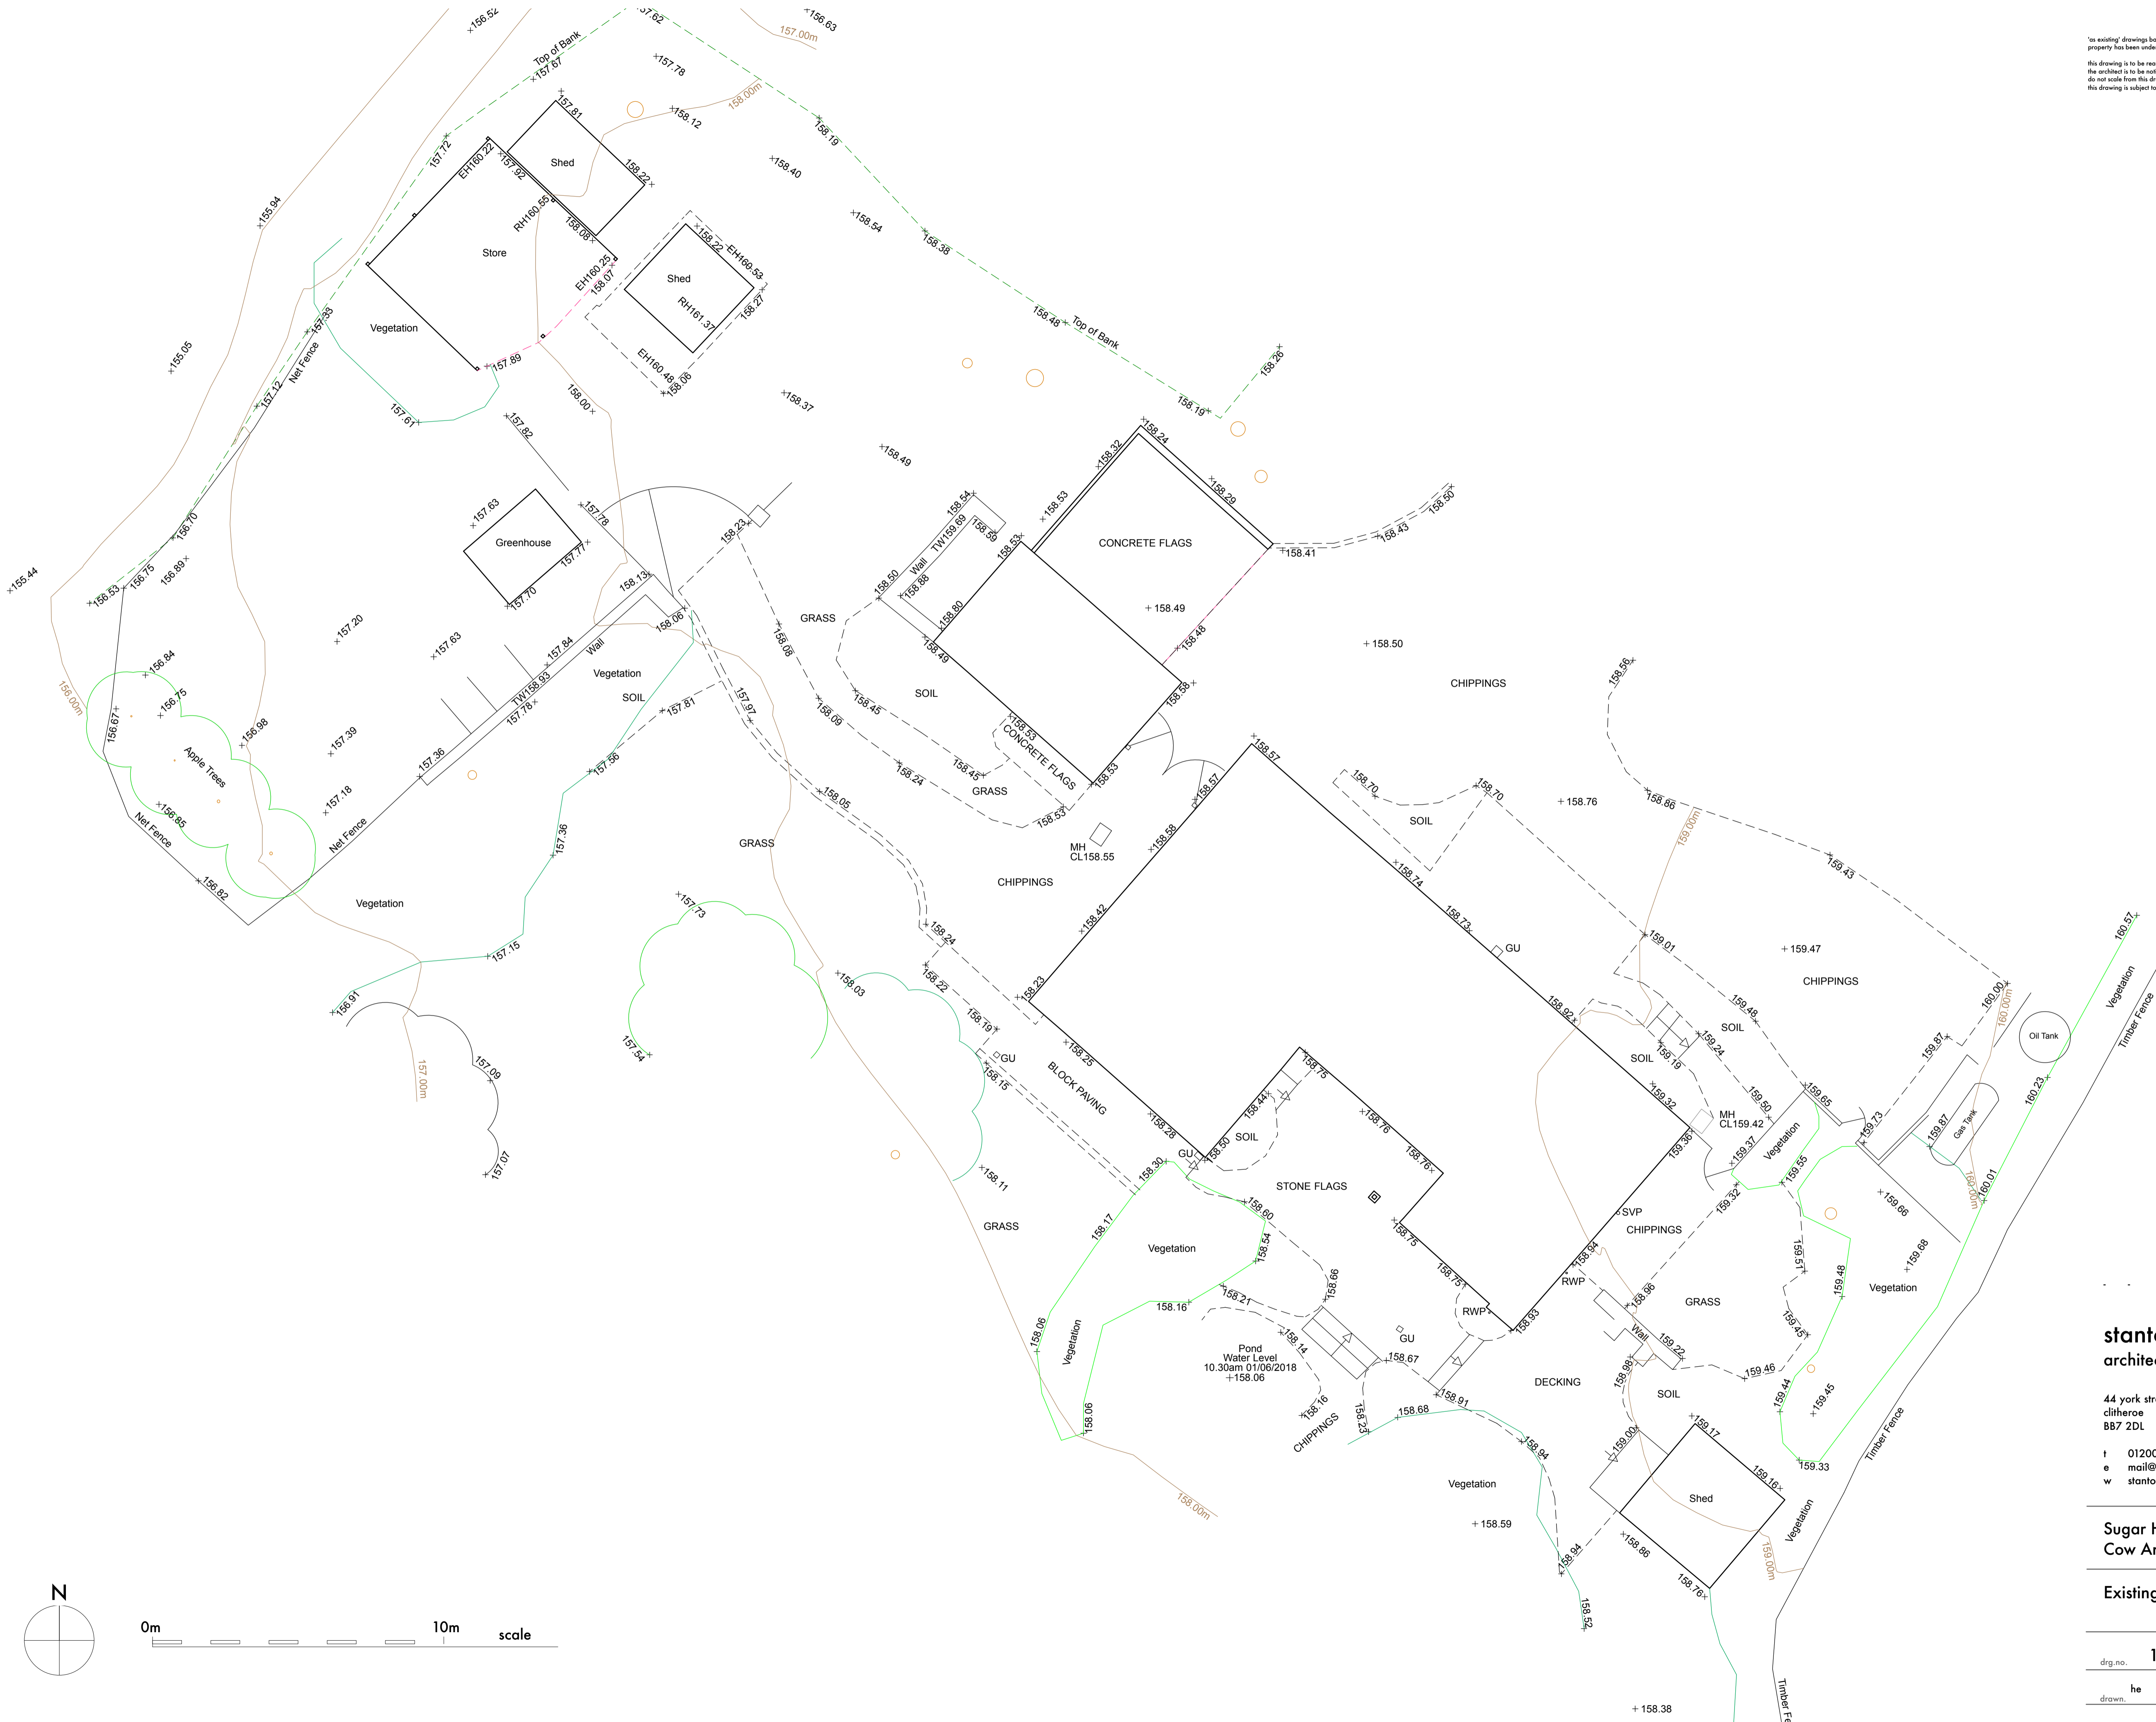

stanton andrews
architects

44 york street
clitheroe
BB7 2DL

t 01200 444490
e mail@stantonandrews.co.uk
w stantonandrews.co.uk

Sugar Hill Farm,
Cow Ark

Existing Site

drg. no.	1837 EX01	rev.	-
drawn.	he	date.	October 2018
		scale.	1:100 @ A1