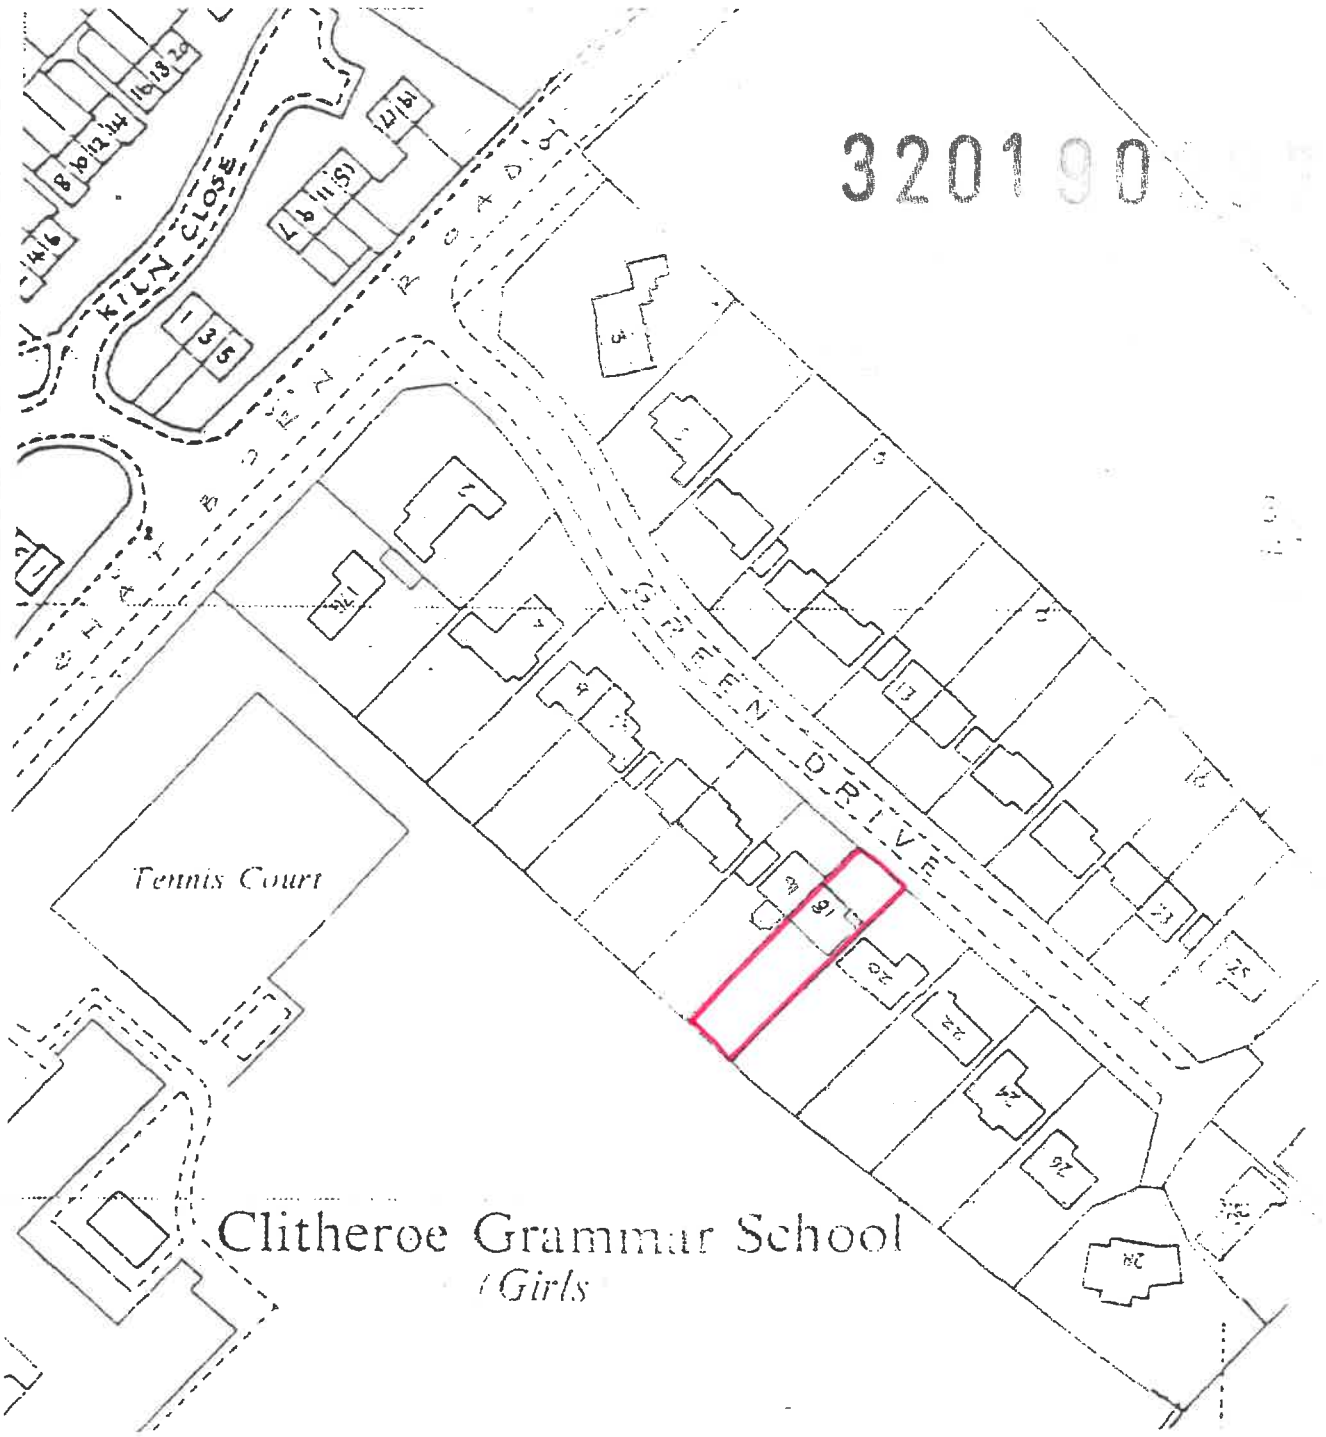

320190

Proposed Extension:  
No. 18, Green Drive  
Clitheroe  
BB7 2BB  
Scale 1:1250  
July 2002

Location Plan