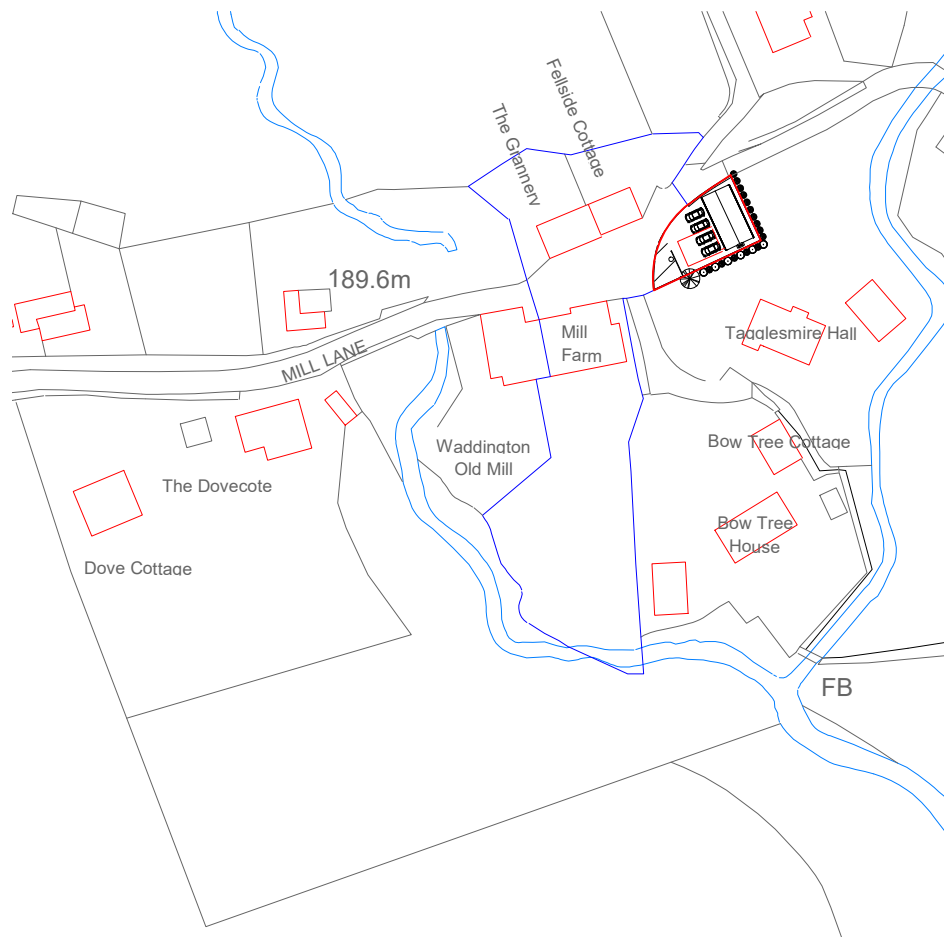

Peter Hitchen
Architects

www.peterhitchenarchitects.co.uk

CLIENT:
MR & MRS COWKING

PROJECT:
PROPOSED HOLIDAY
ACCOMMODATION AT MILL FARM,
WADDINGTON

SHEET:
LOCATION PLAN

Project number **PHA/328**

Date **22/05/2019**

Drawn by **RH**

Checked by **PH**

A300

Scale **1 : 1250**

1

LOCATION PLAN

1 : 1250

© CROWN COPYRIGHT AND DATABASE RIGHTS 2018 OS 100019980