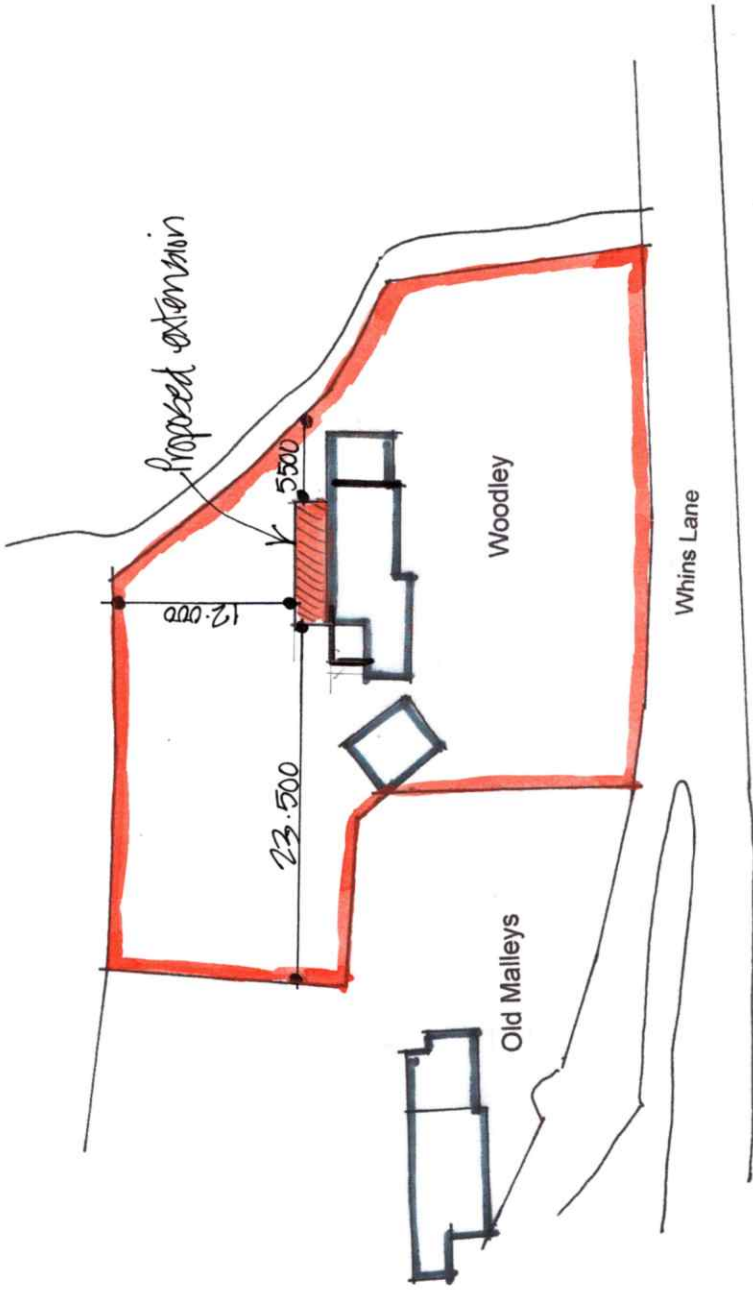

Location Plan scale: 1/1250th

Block Plan scale: 1/500th

David LIVERSIDE *Design*

architecture imagining
building engineers building surveyors

259 Rossendale Road, Burnley, Lancs. BB11 5BZ
also at Haywards Heath, West Sussex, RH16 4DZ

tel: **07977 463 496**

email: davidliverside@msn.com

SITE PLANS

**Woodley, Whins Lane,
Read, BB12 7RB**
for Mr. and Mrs. Williamson

scale: 1/500th 1/1250th
@ A3

date: March 2019

19/31/5