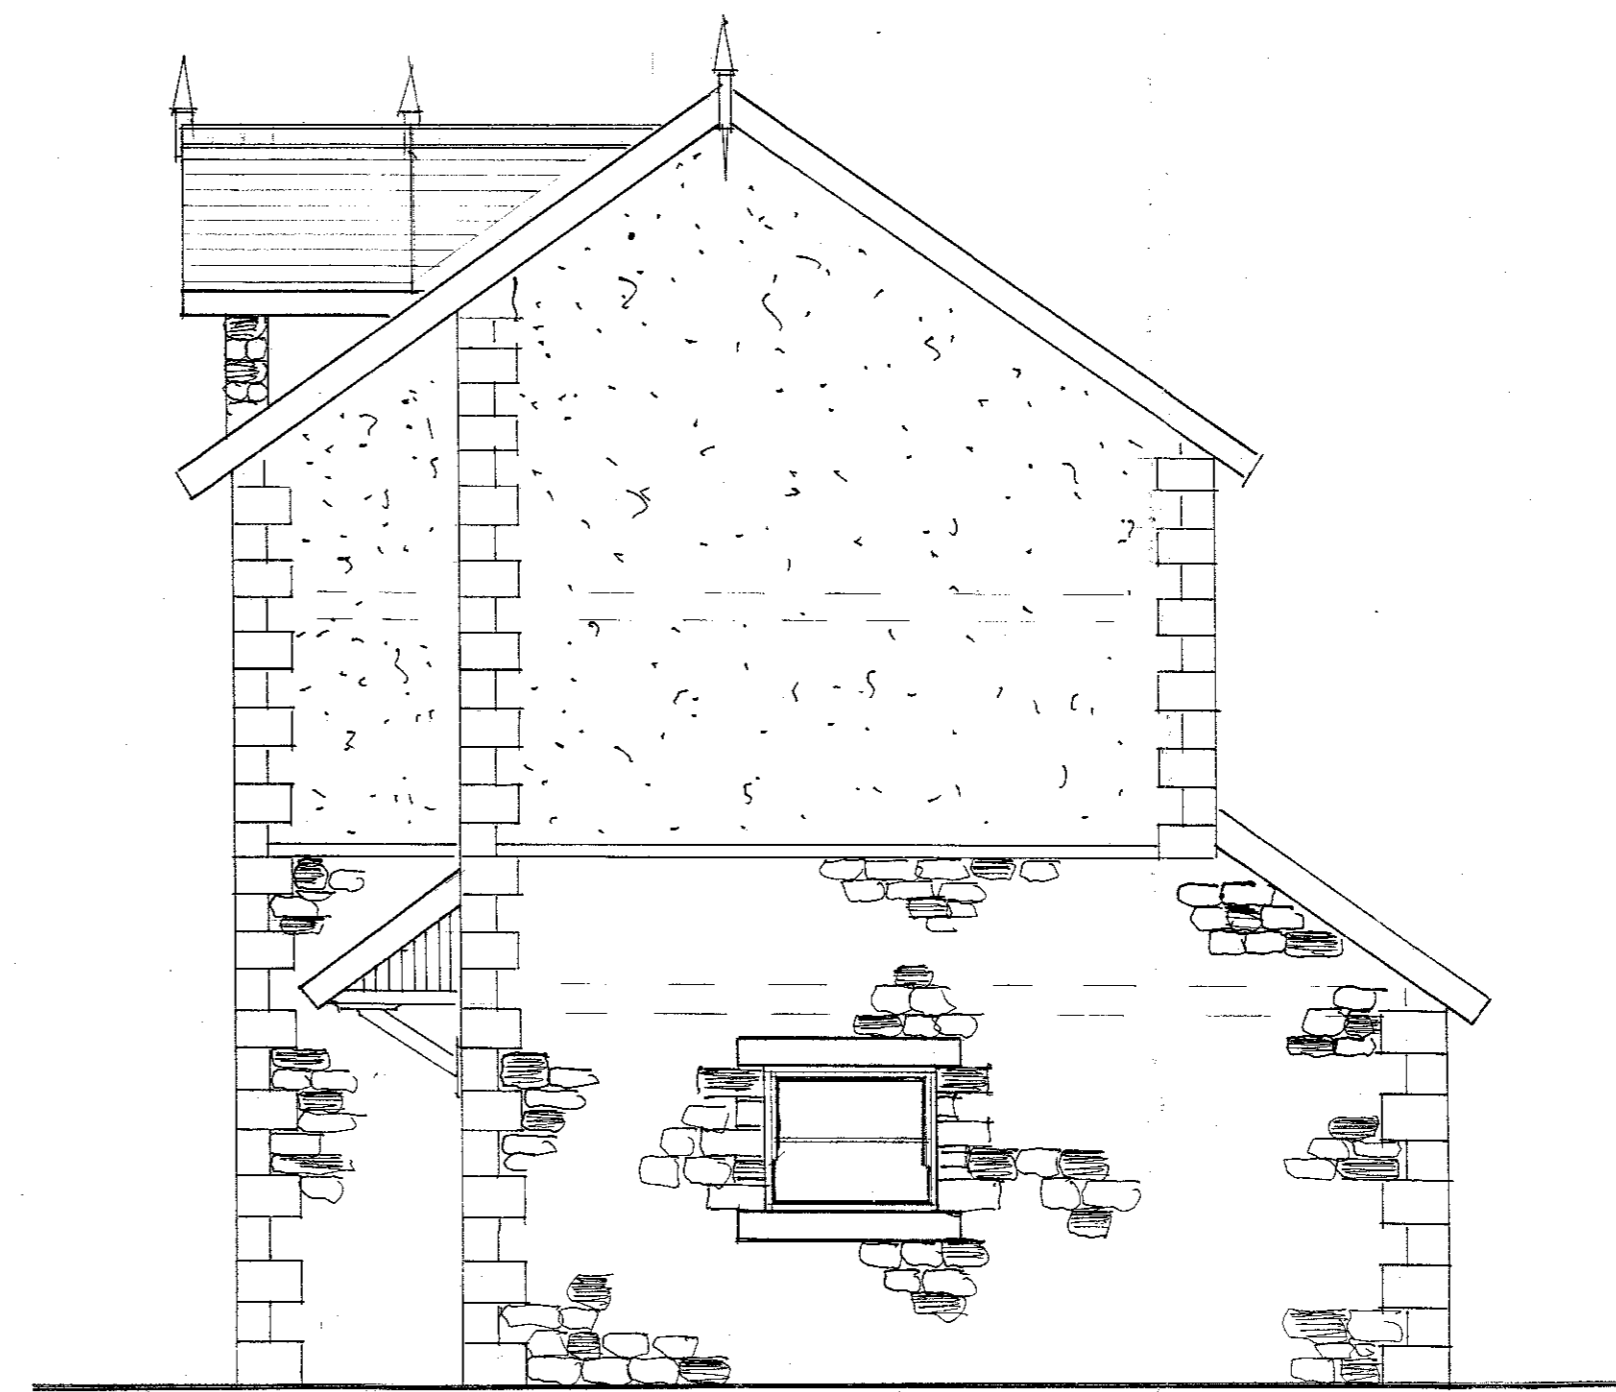

east

north

west

south

320190476P

S.J. Białecki Limited  
Building Surveyors

Drawing no 6003/a

Scale 1:50

Plot A Elevations

Proposed  
Residential Development

On Land At  
Ribblesdale View

Chatburn