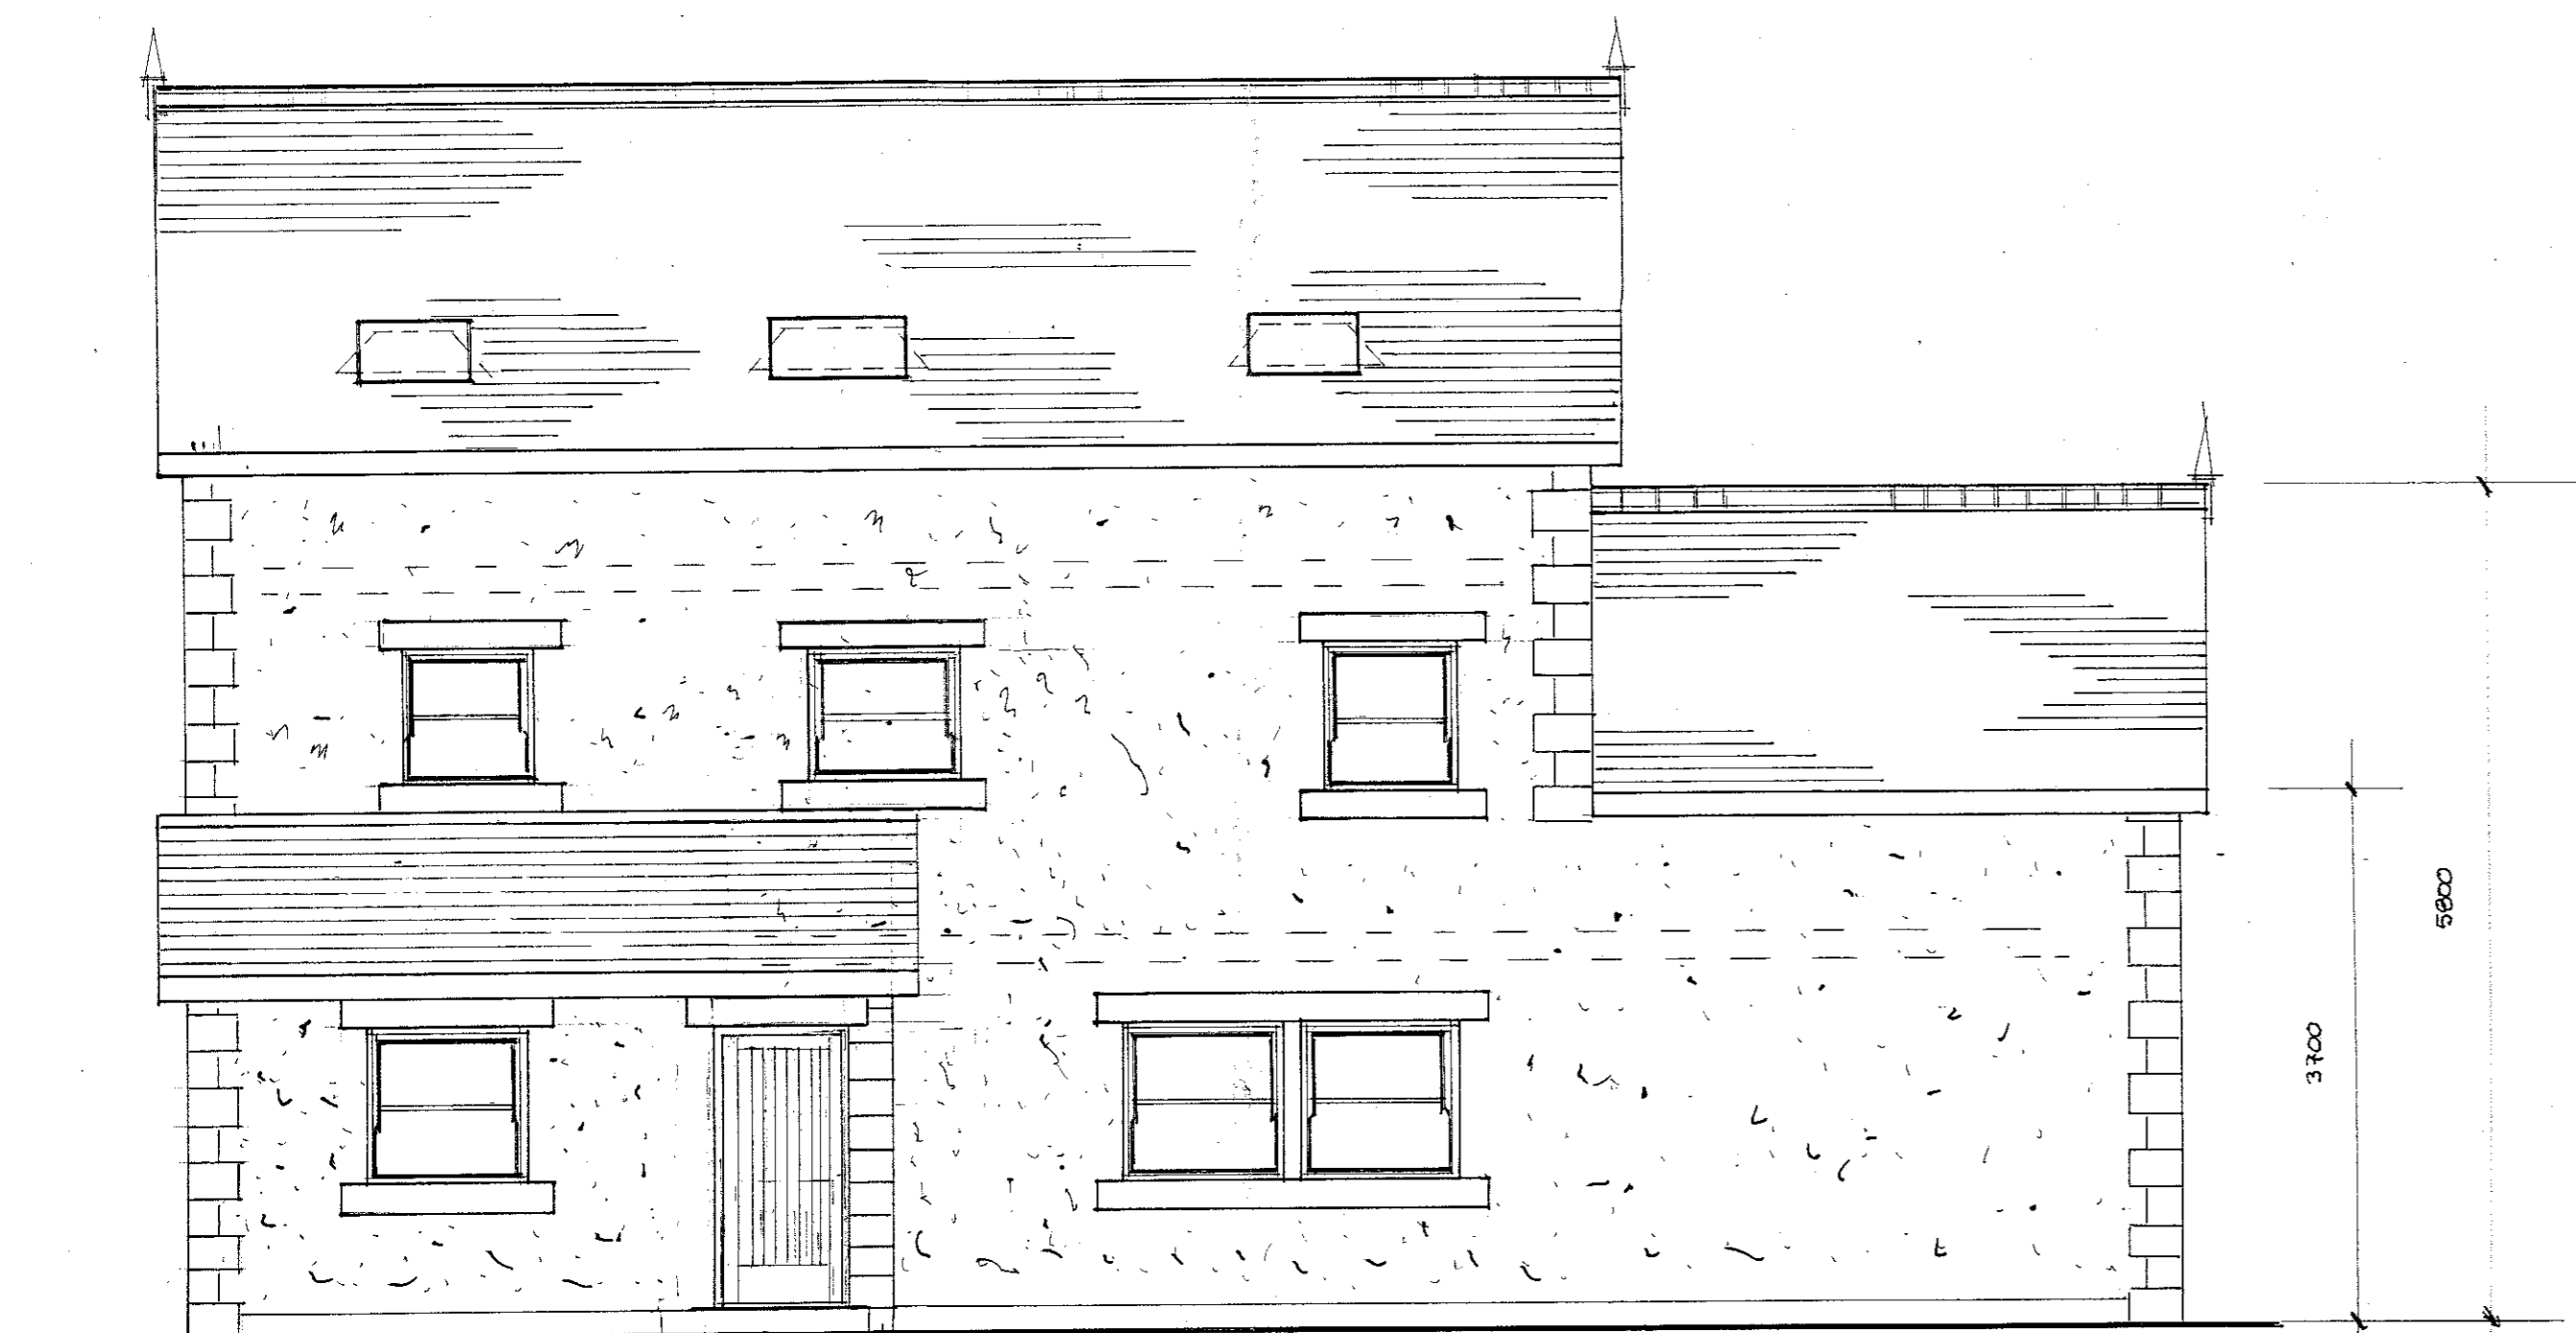

east

north

west

south

320190476P

S.J. Białecki Limited  
Building Surveyors

Drawing no 6003/a

Scale 1:50

Plot A Elevations

Proposed  
Residential Development

On Land At  
Ribblesdale View

Chatburn