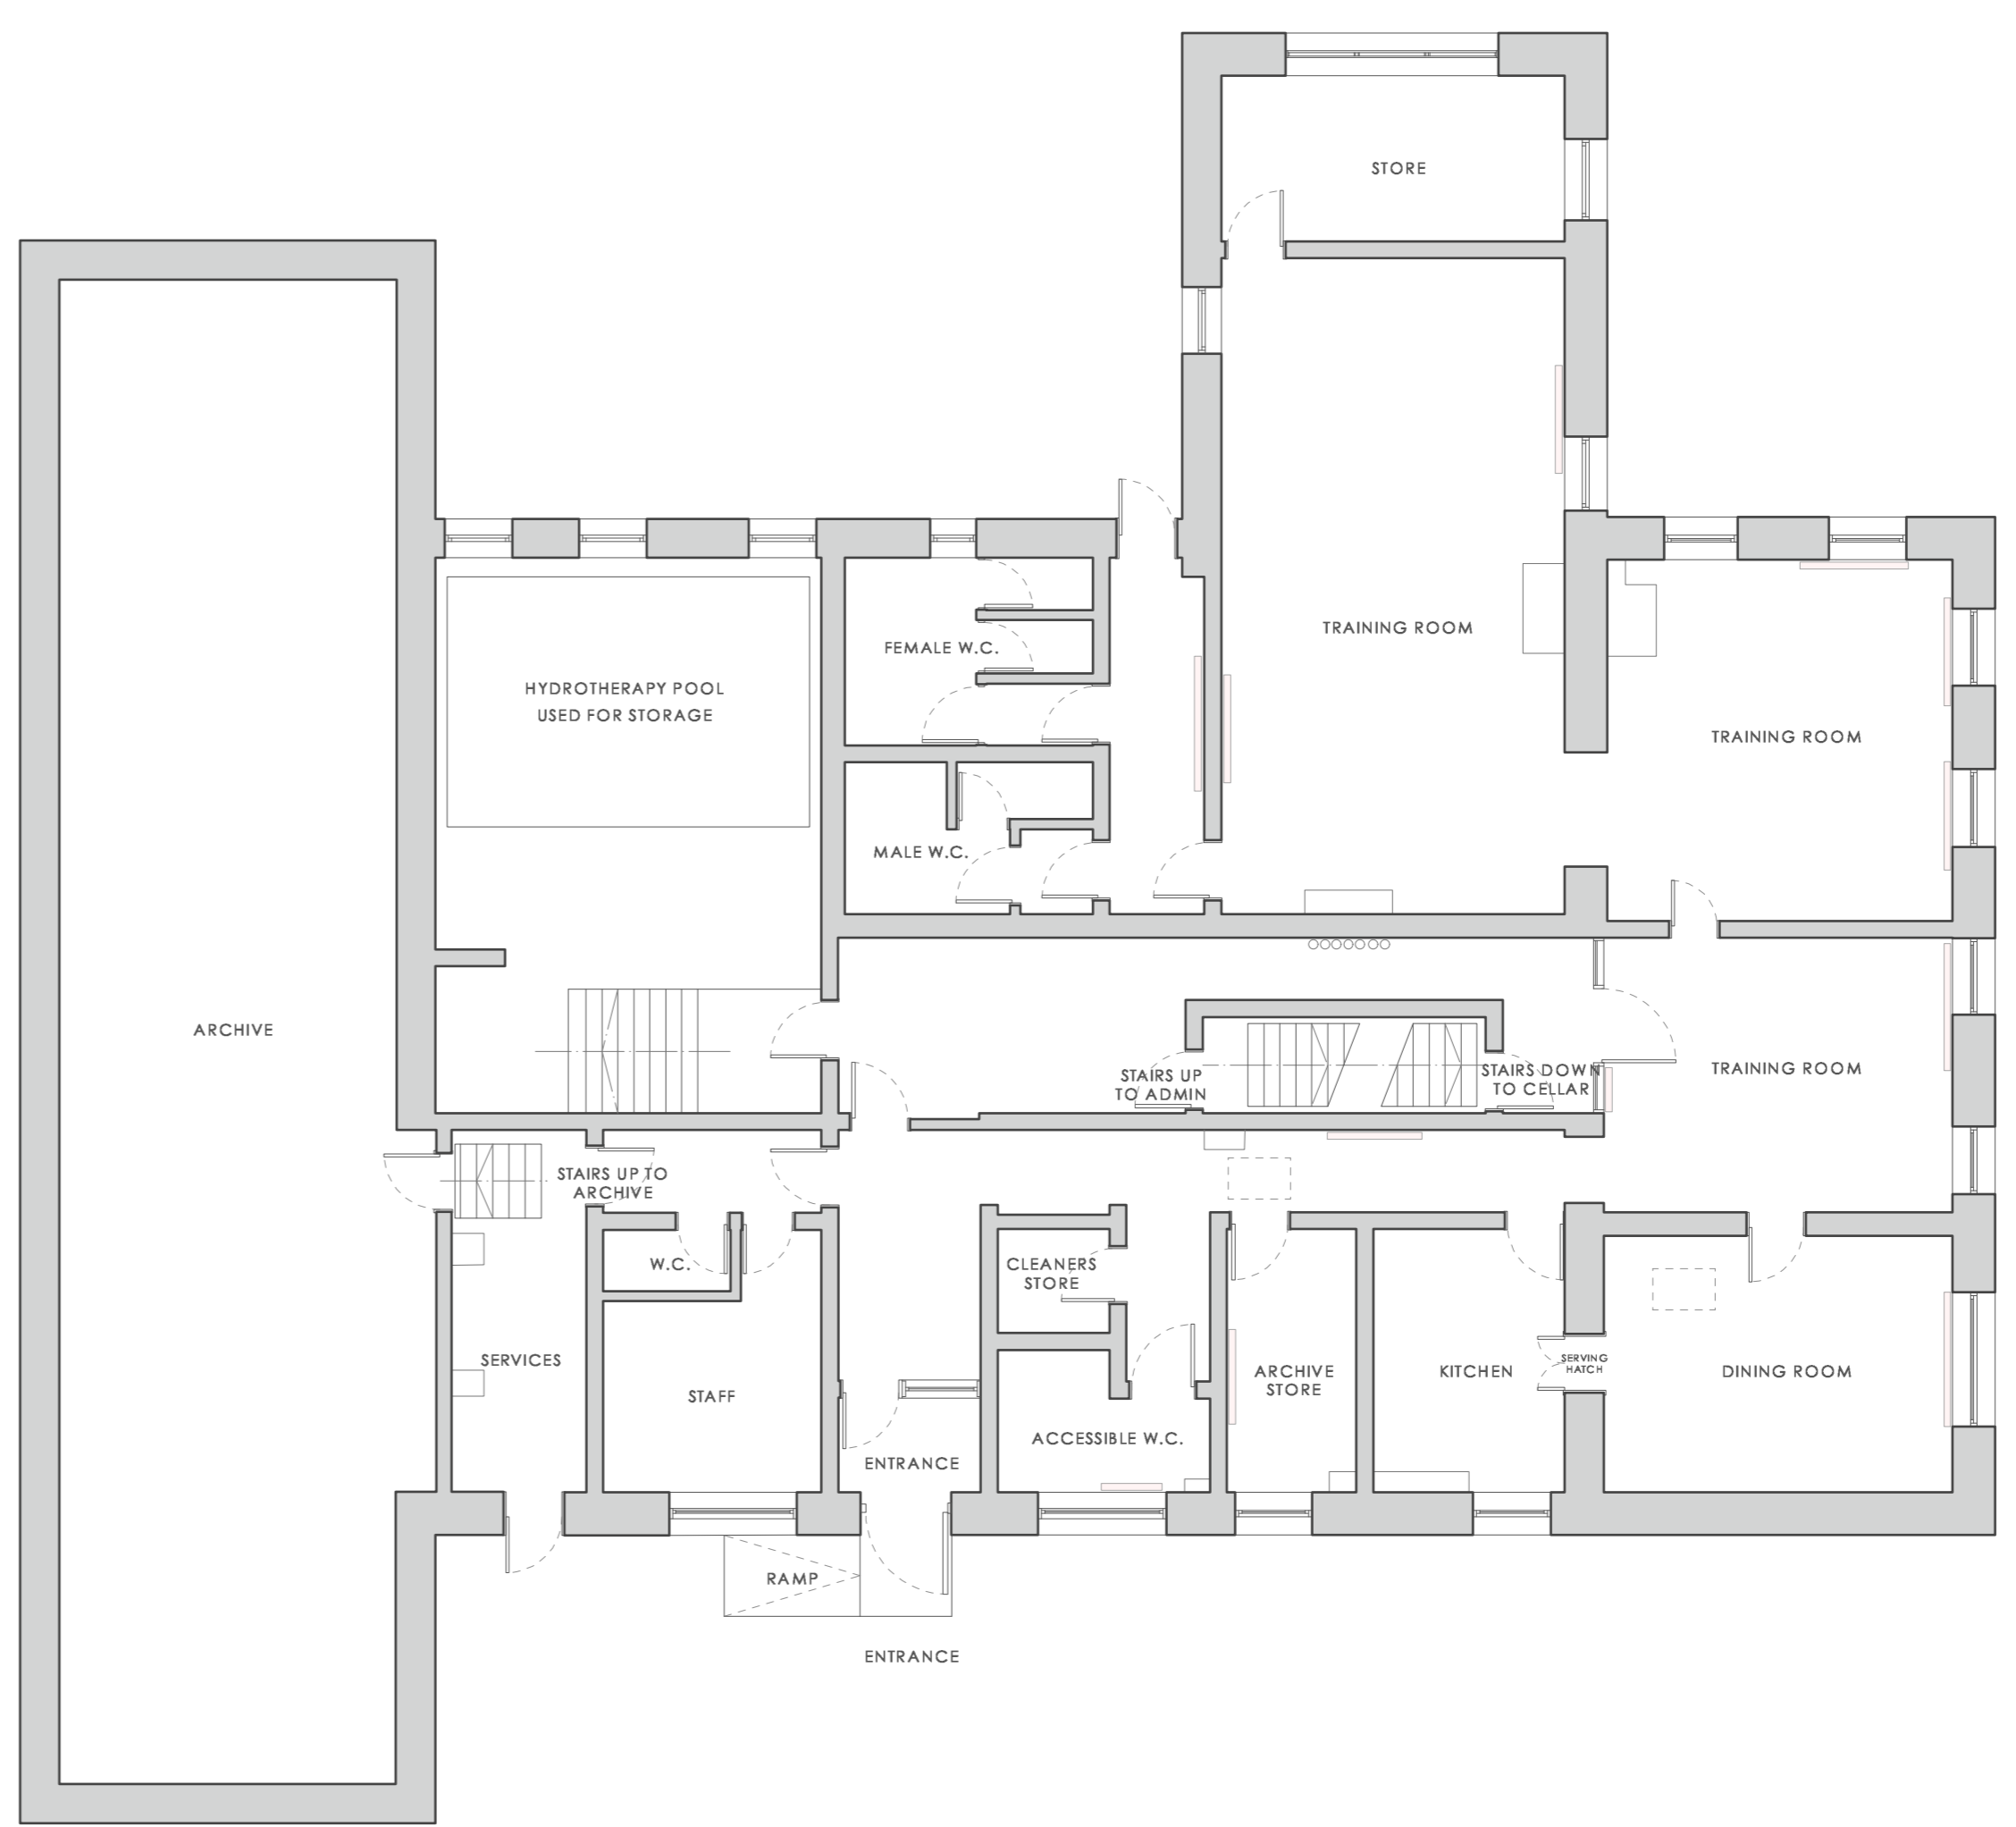

LOCATION PLAN
SCALE 1:1250

SITE PLAN
SCALE 1:200

EXISTING LOWER GROUND FLOOR PLAN
SCALE 1:100

EXISTING ELEVATION
SCALE 1:100

Rev.	Date	Revision Notes

Project Title
CHILD ACTION NORTHWEST
Whalley Road, Blackburn

Drawing Title
EXISTING DRAWINGS

Drawing No. 2508.E.01

Date May 2019 Scale AS SHOWN