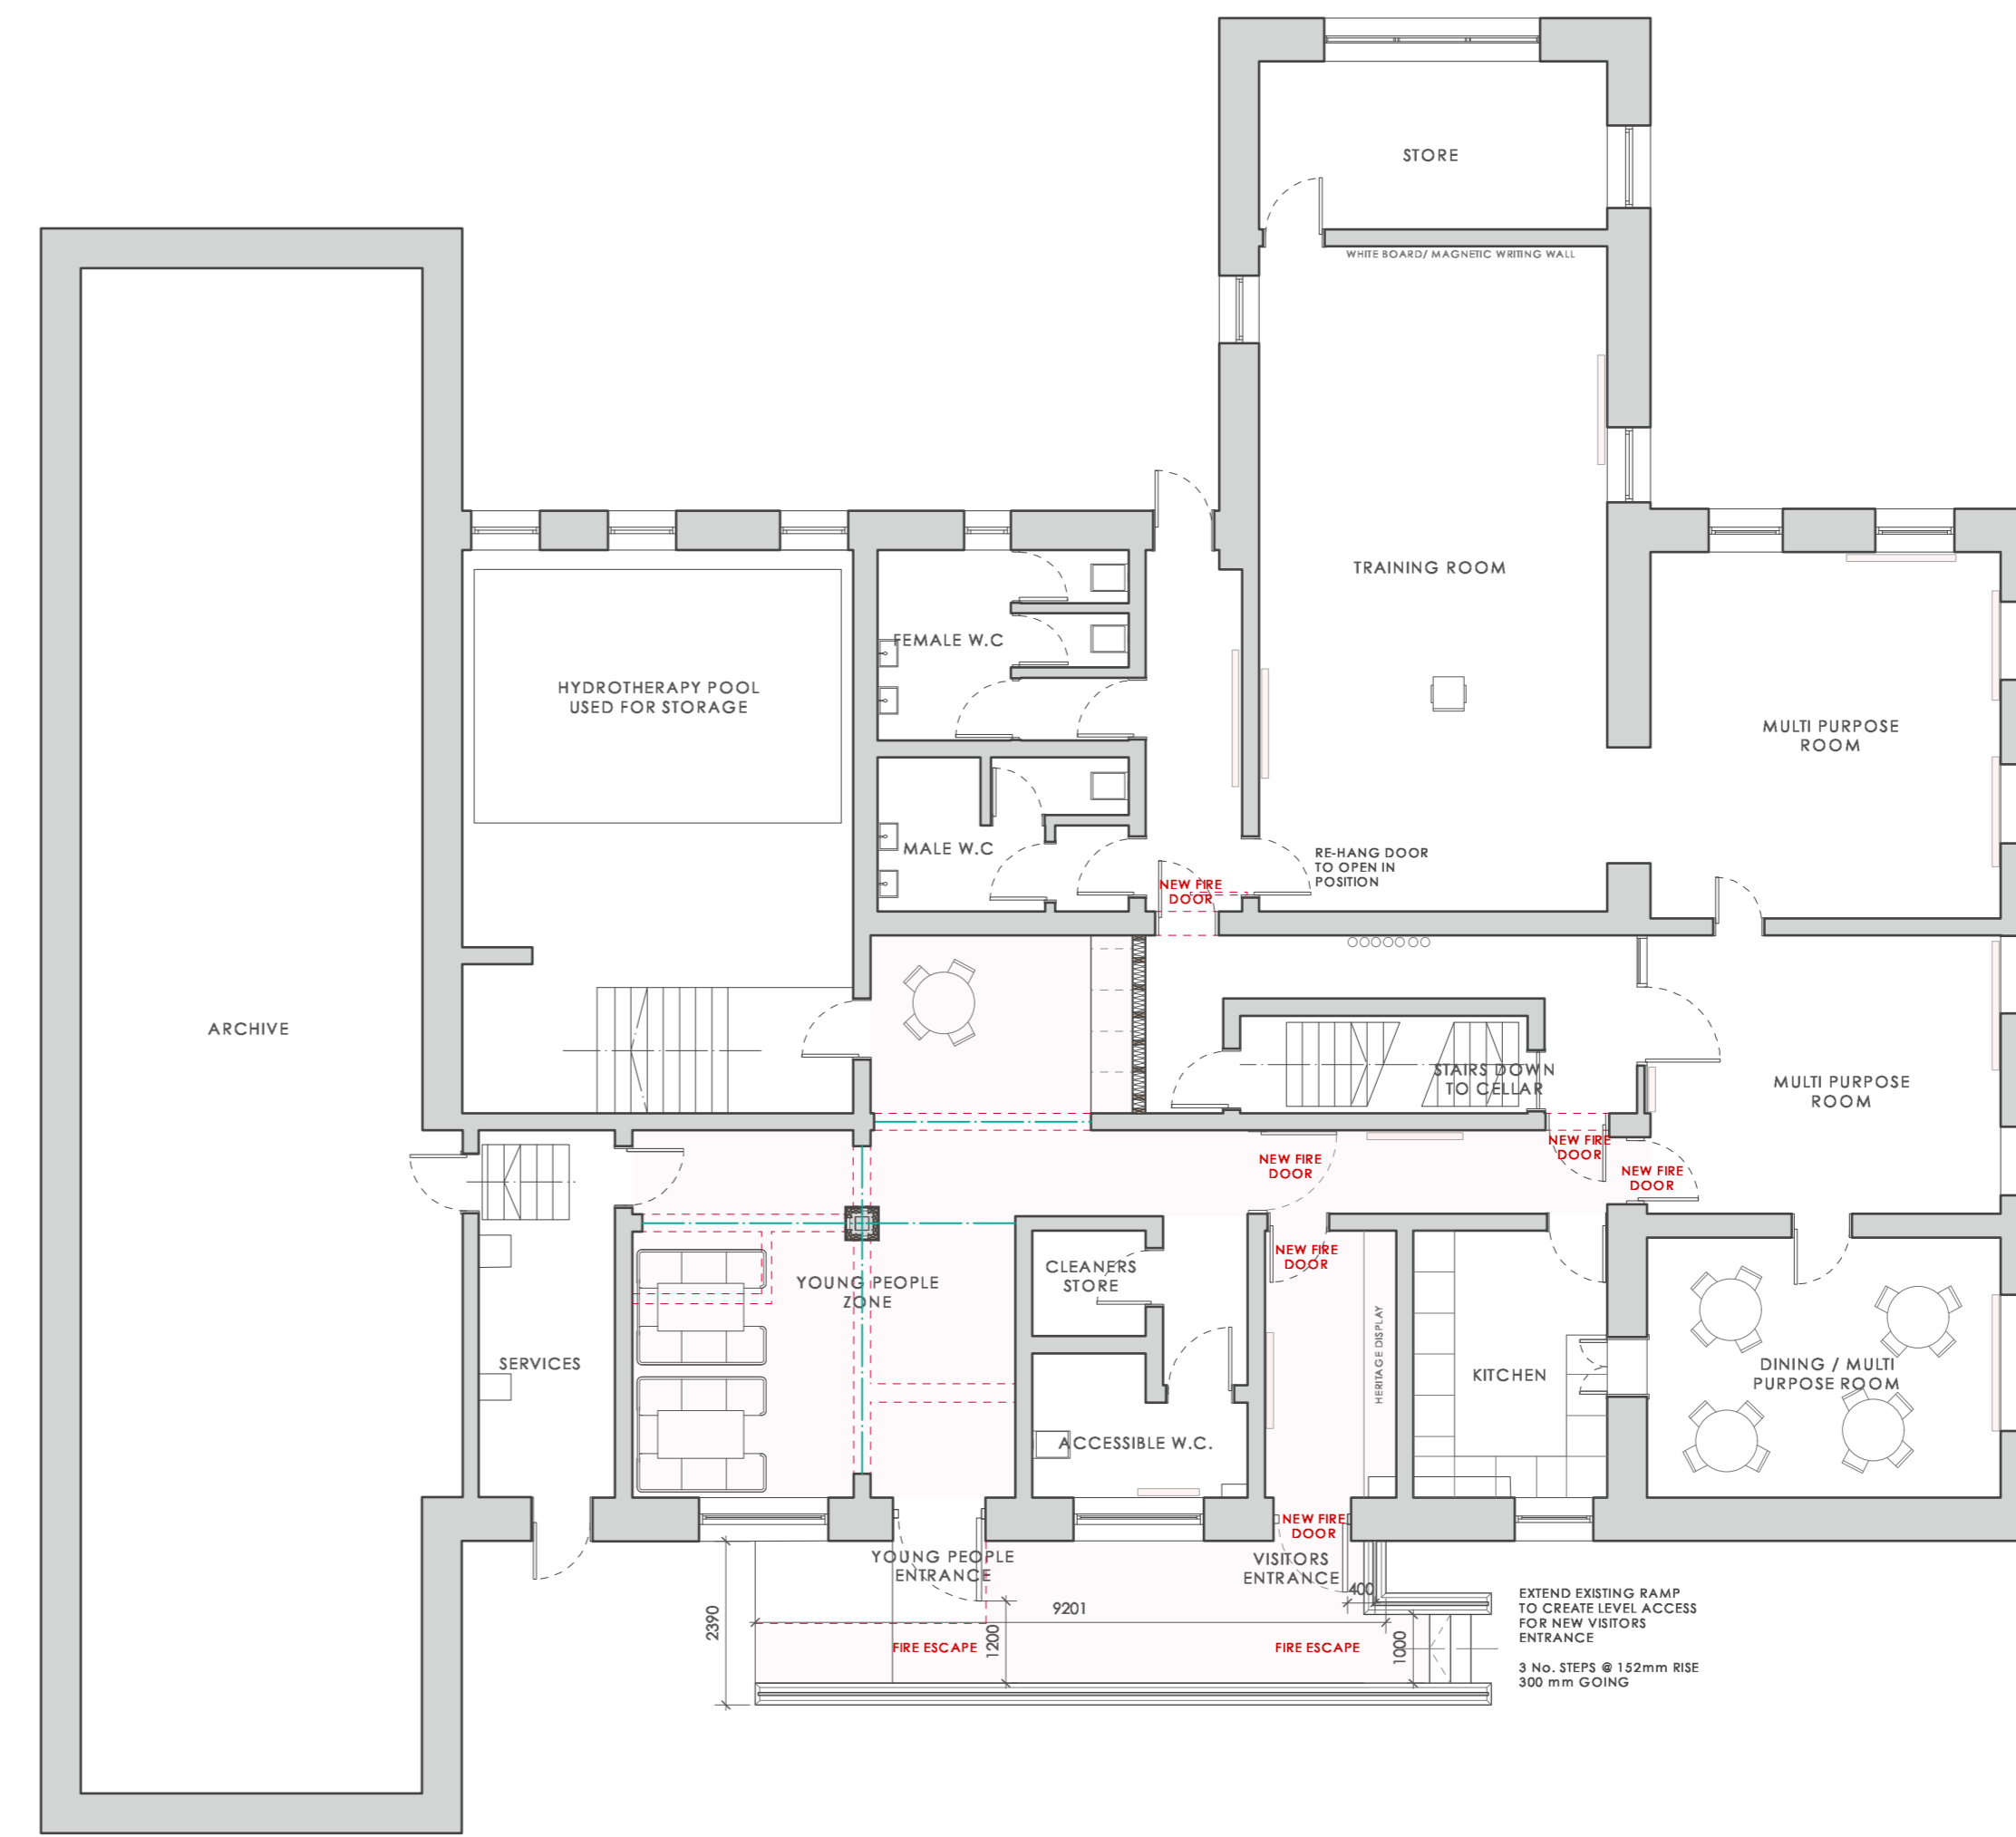

PROPOSED SITE PLAN
SCALE 1:200

PROPOSED LOWER GROUND FLOOR PLAN
SCALE 1:100

EXISTING RAMP ELEVATION
SCALE 1:50

PROPOSED RAMP ELEVATION
SCALE 1:50

PROPOSED ELEVATION
SCALE 1:100

Rev.	Date	Revision Notes
Project Title		
CHILD ACTION NORTHWEST Whalley Road, Blackburn		
Drawing Title		
PROPOSED DRAWINGS		
Drawing No. Revision		
2508.P.01		
Date: May 2019 Scale: AS SHOWN		