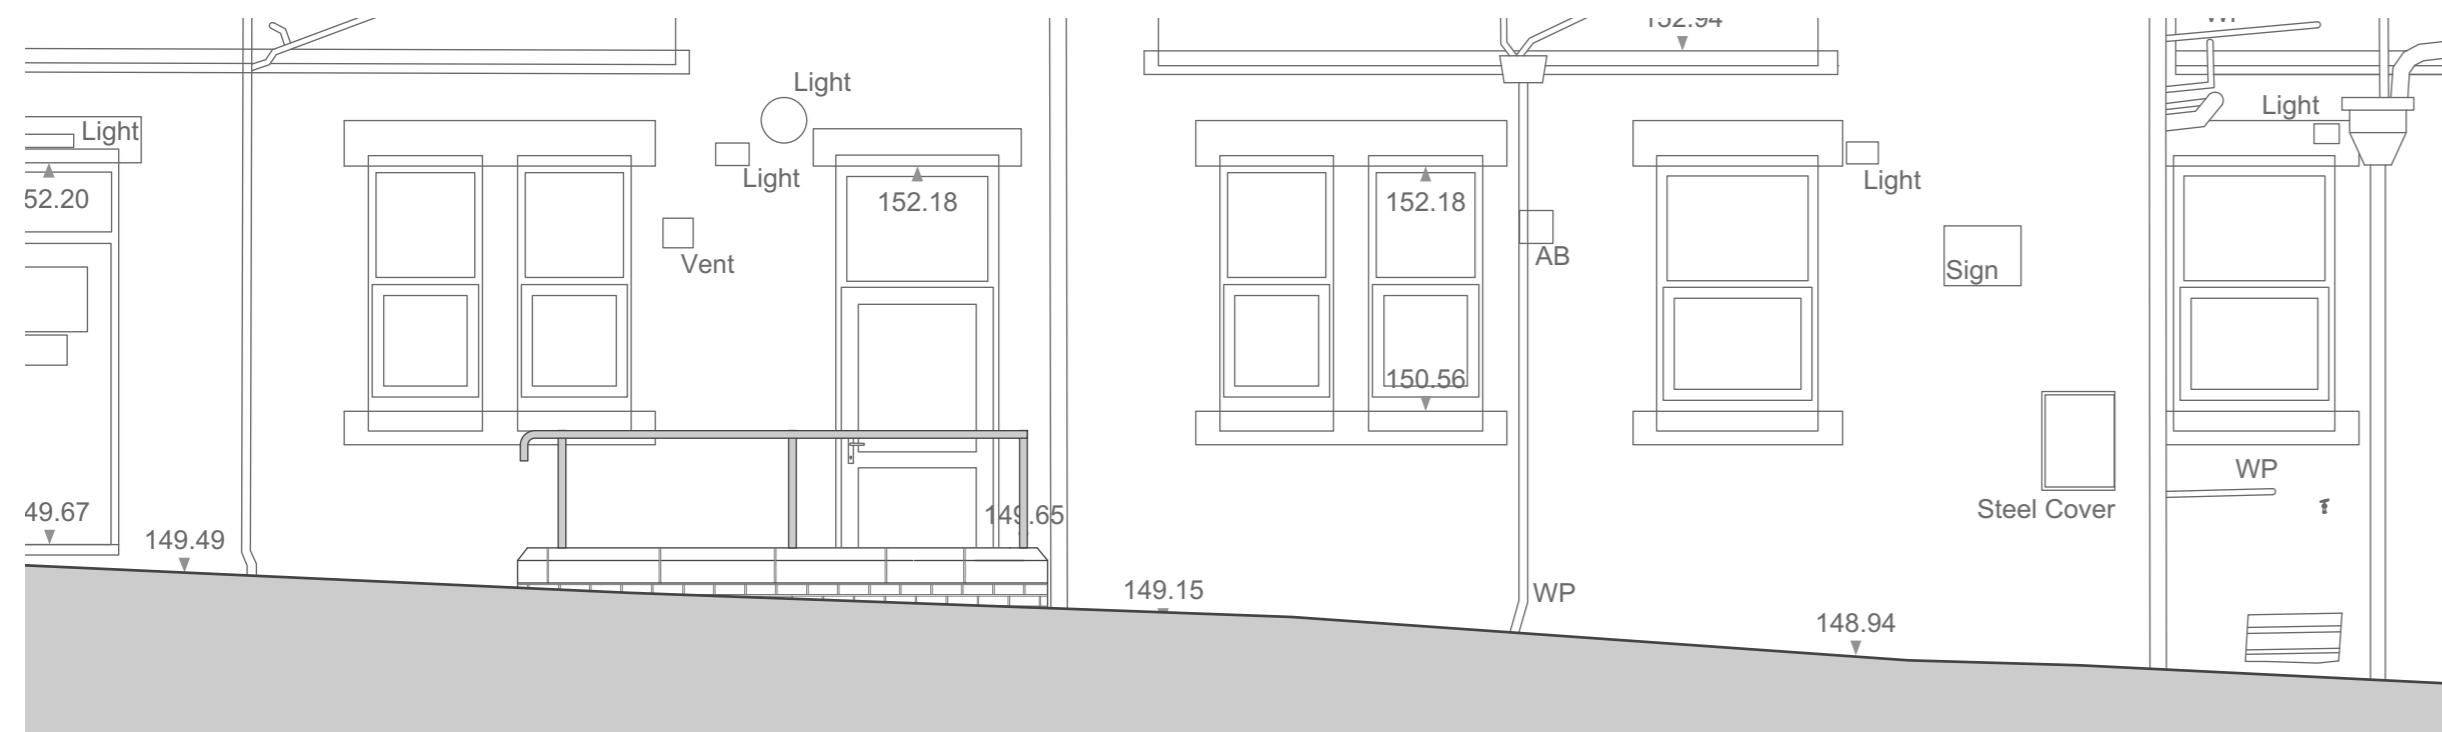

PROPOSED SITE PLAN
SCALE 1:200

PROPOSED LOWER GROUND FLOOR PLAN
SCALE 1:100

EXISTING RAMP ELEVATION
SCALE 1:50

PROPOSED RAMP ELEVATION
SCALE 1:50

PROPOSED ELEVATION
SCALE 1:100

Rev.	Date	Revision Notes
Project Title		
CHILD ACTION NORTHWEST Whalley Road, Blackburn		
Drawing Title		
PROPOSED DRAWINGS		
Drawing No. Revision		
2508.P.01		
Date: May 2019 Scale: AS SHOWN		