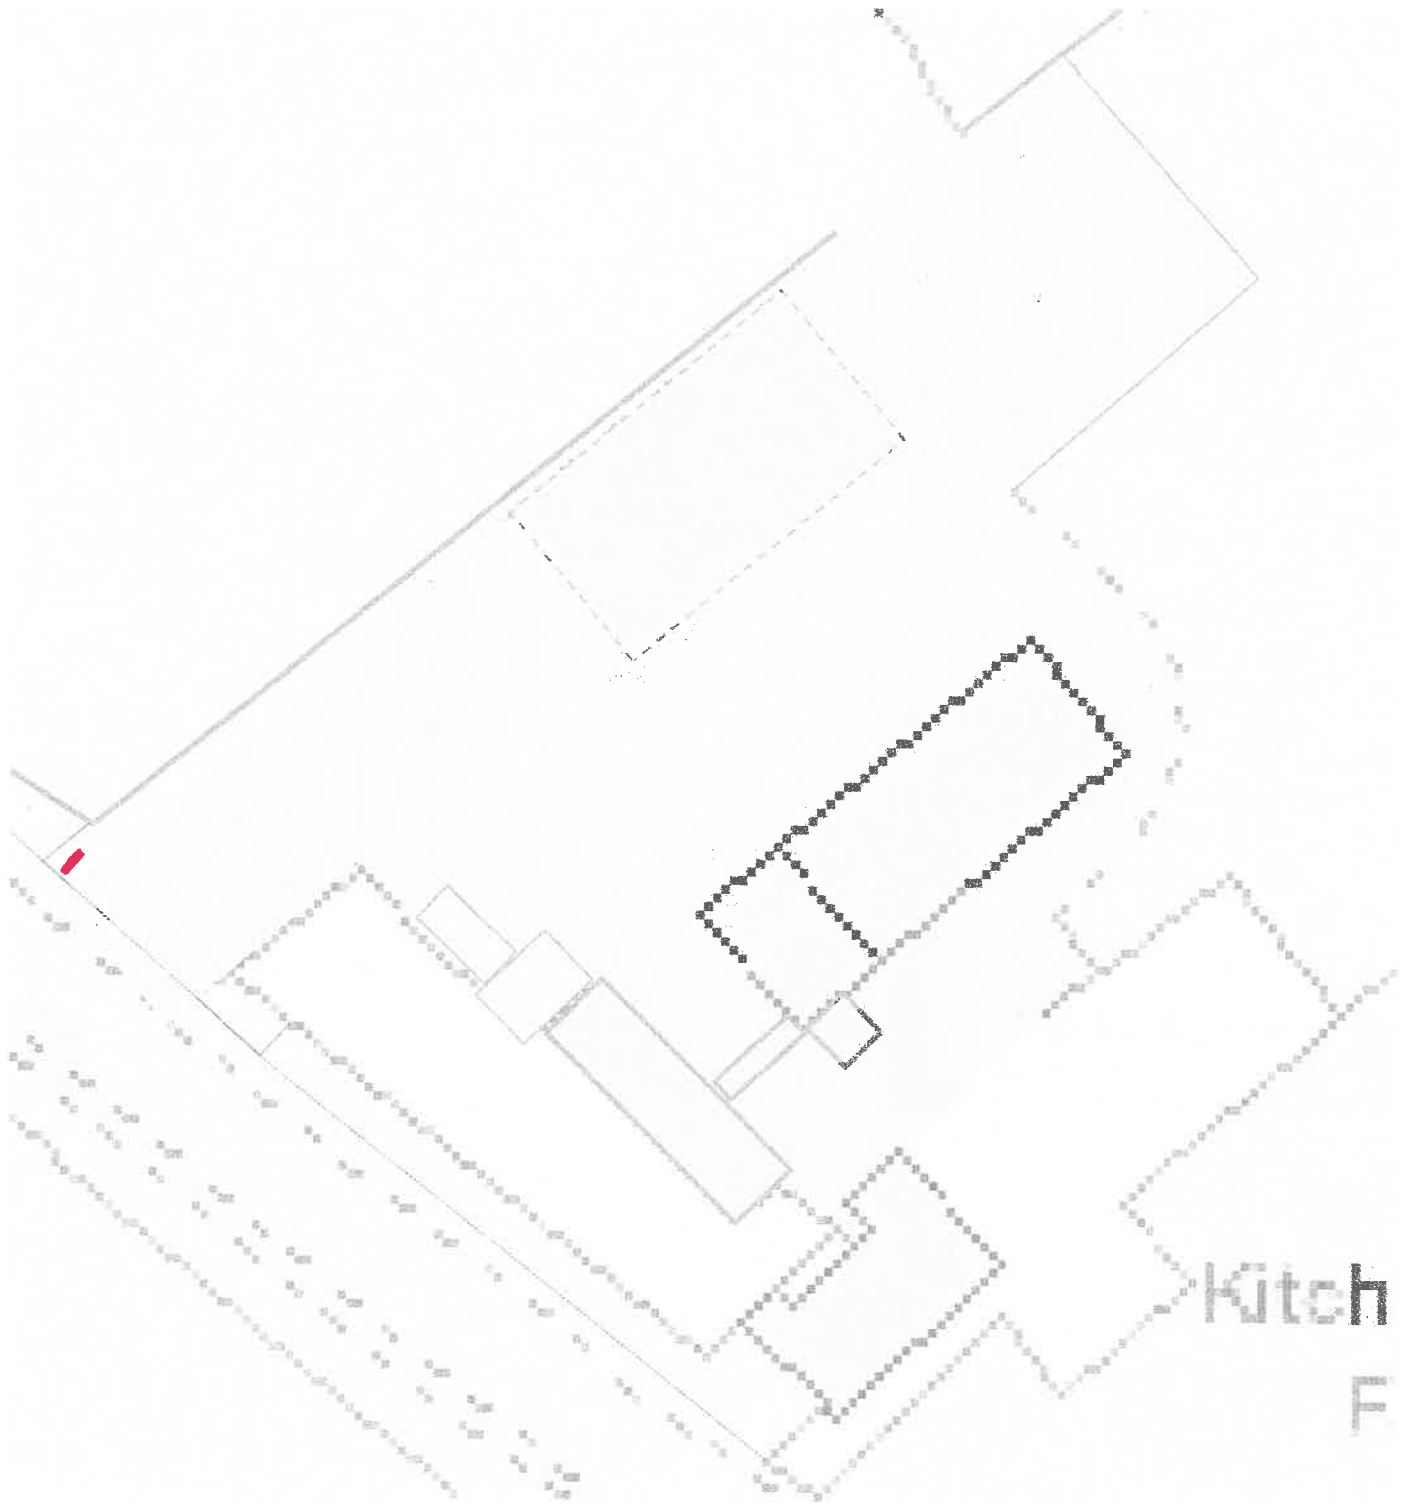

R Seed, Kitchen Green Farm – Site Plan 2

SCALE 1 : 500

320190499 P

R Seed, Kitchen Green Farm – Location Plan

Scale 1 : 2500