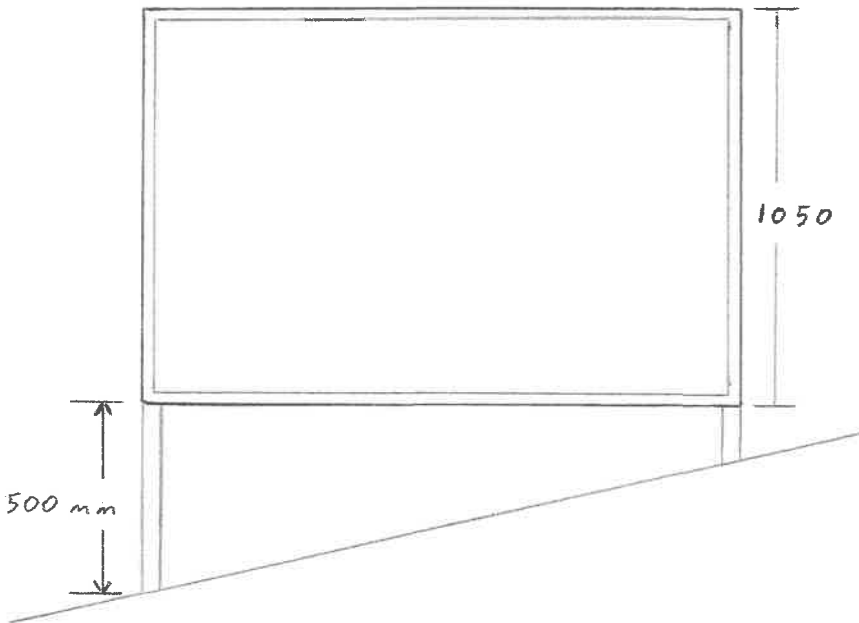

R Seed, Kitchen Green Farm, Ribchester – Planning Application – Plan 3 Elevations

Proposal for signage to serve the existing established businesses

Scale 1 : 20

West and South East Elevations of sign

320190499P

R Seed, Kitchen Green Farm, Ribchester – Planning Application – Plan 4 – Base layout

Proposal for signage to serve the existing established businesses

Scale 1 : 20

Base layout of horizontal sign

320190499 P