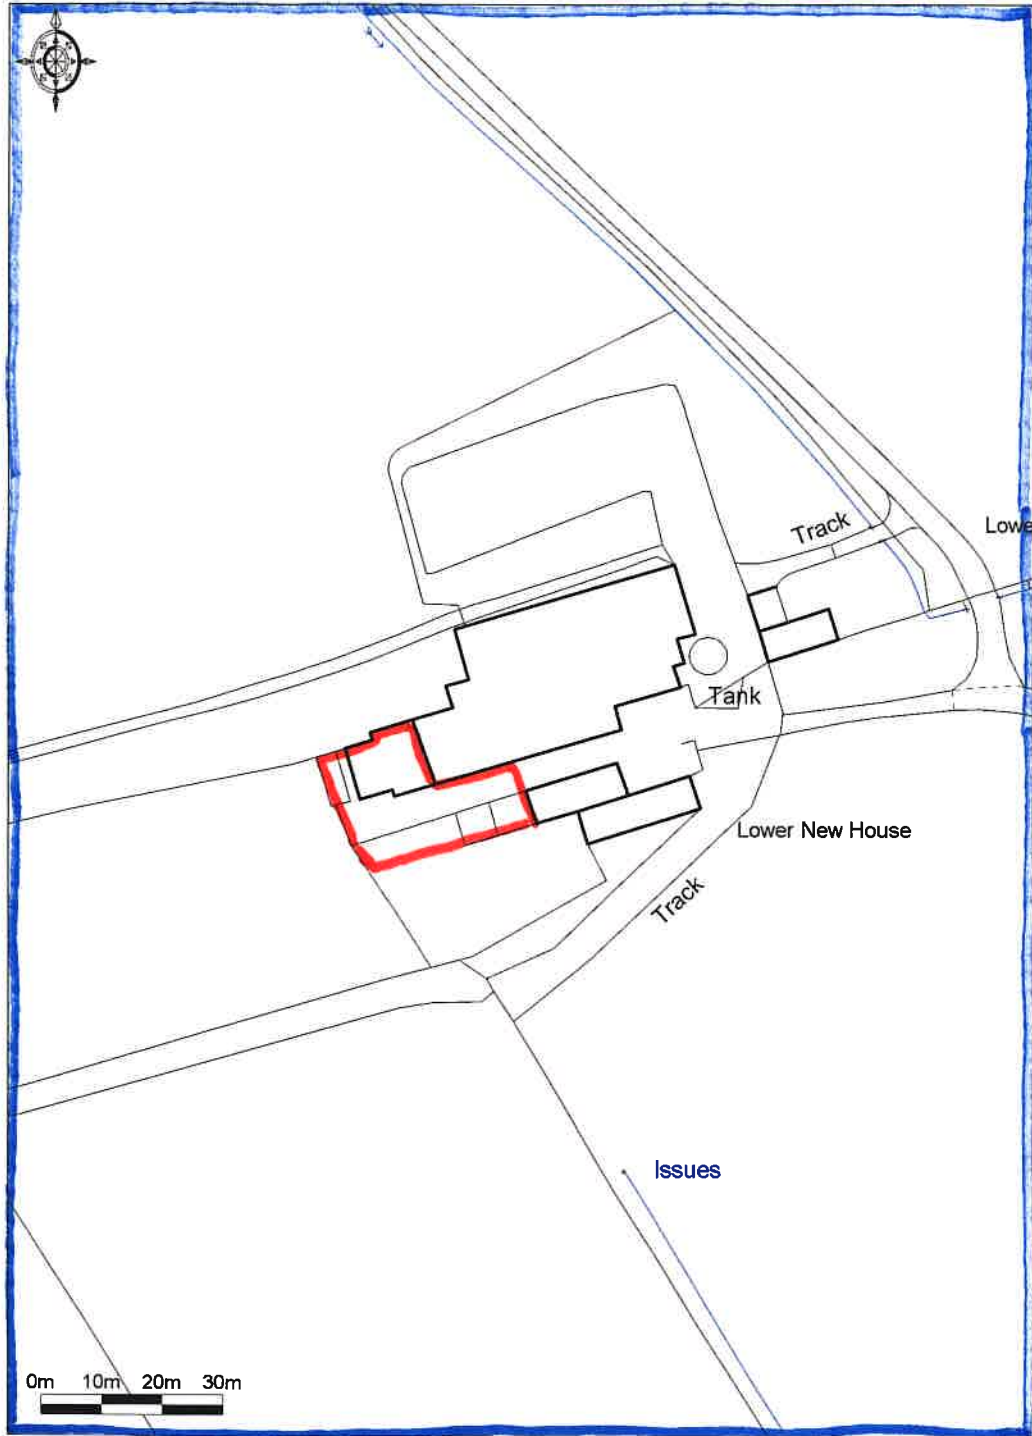

Lower Newhouse Farm, Cross Lane, Waddington, Clitheroe, BB7 3JH

Promap
LANDMARK INFORMATION GROUP

Ingham & Yorke LLP