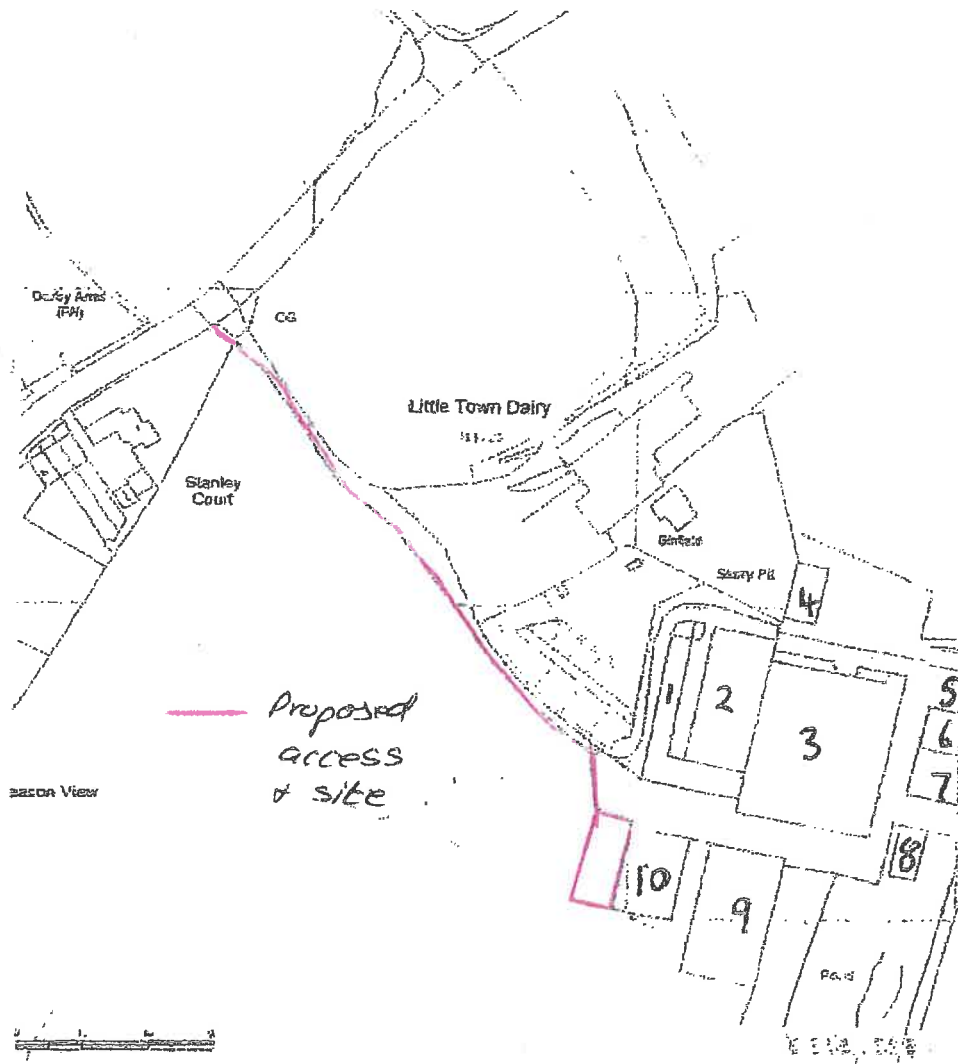

LITTLE TOWN FARM

SITE LOCATION PLAN
AREA 16 HA
SCALE 1:2500 on A4
CENTRE COORDINATES: 360812, 439253

X Treatment Plant
□ Proposed dwelling

320190515P

SITE LOCATION PLAN

16 HA

SCALE 1:2500 on A4

ITRE COORDINATES: 360812, 439253

EXISTING FARM BUILDINGS

32019051

- 1. BEEF REARING PENS.
- 2. SLURRY STORE
- 3. DAIRY UNIT
- 4. BEEF BUILDING
- 5. OUTDOOR SILAGE CRAMP
- 6. INDOOR SILAGE CRAMP
- 7. YOUNG STOCK REARING.
- 8. FARMHOUSE
- 9. MATERNITY UNIT.
- 10. CALF UNIT.

Proposed access & site

CENTRE COORDINATES: 360878, 439446

Supplied by Streetwise Maps Ltd
www.streetwise.net
Licence No: 100047474
27/05/2019 08:54:01

— Ownership
— Boundary
X Proposed Agricultural Dwelling