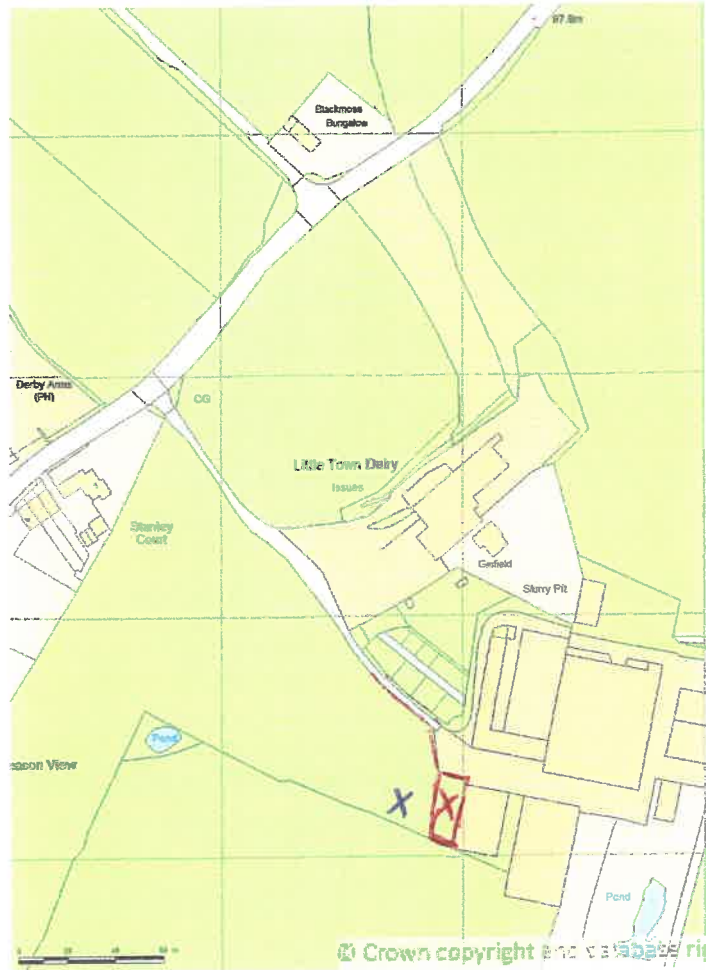

LITTLE TOWN FARM

SITE LOCATION PLAN
AREA 16 HA
SCALE 1:2500 on A4
CENTRE COORDINATES: 360812, 439253

X Treatment Plant
□ Proposed dwelling

320190515P

SITE LOCATION PLAN

16 HA

SCALE 1:2500 on A4

ITRE COORDINATES: 360812, 439253

Proposed access & site

CENTRE COORDINATES: 360878, 439446

Supplied by Streetwise Maps Ltd
www.streetwise.net
Licence No: 100047474
27/05/2019 08:54:01

— Ownership
— Boundary
X Proposed Agricultural Dwelling