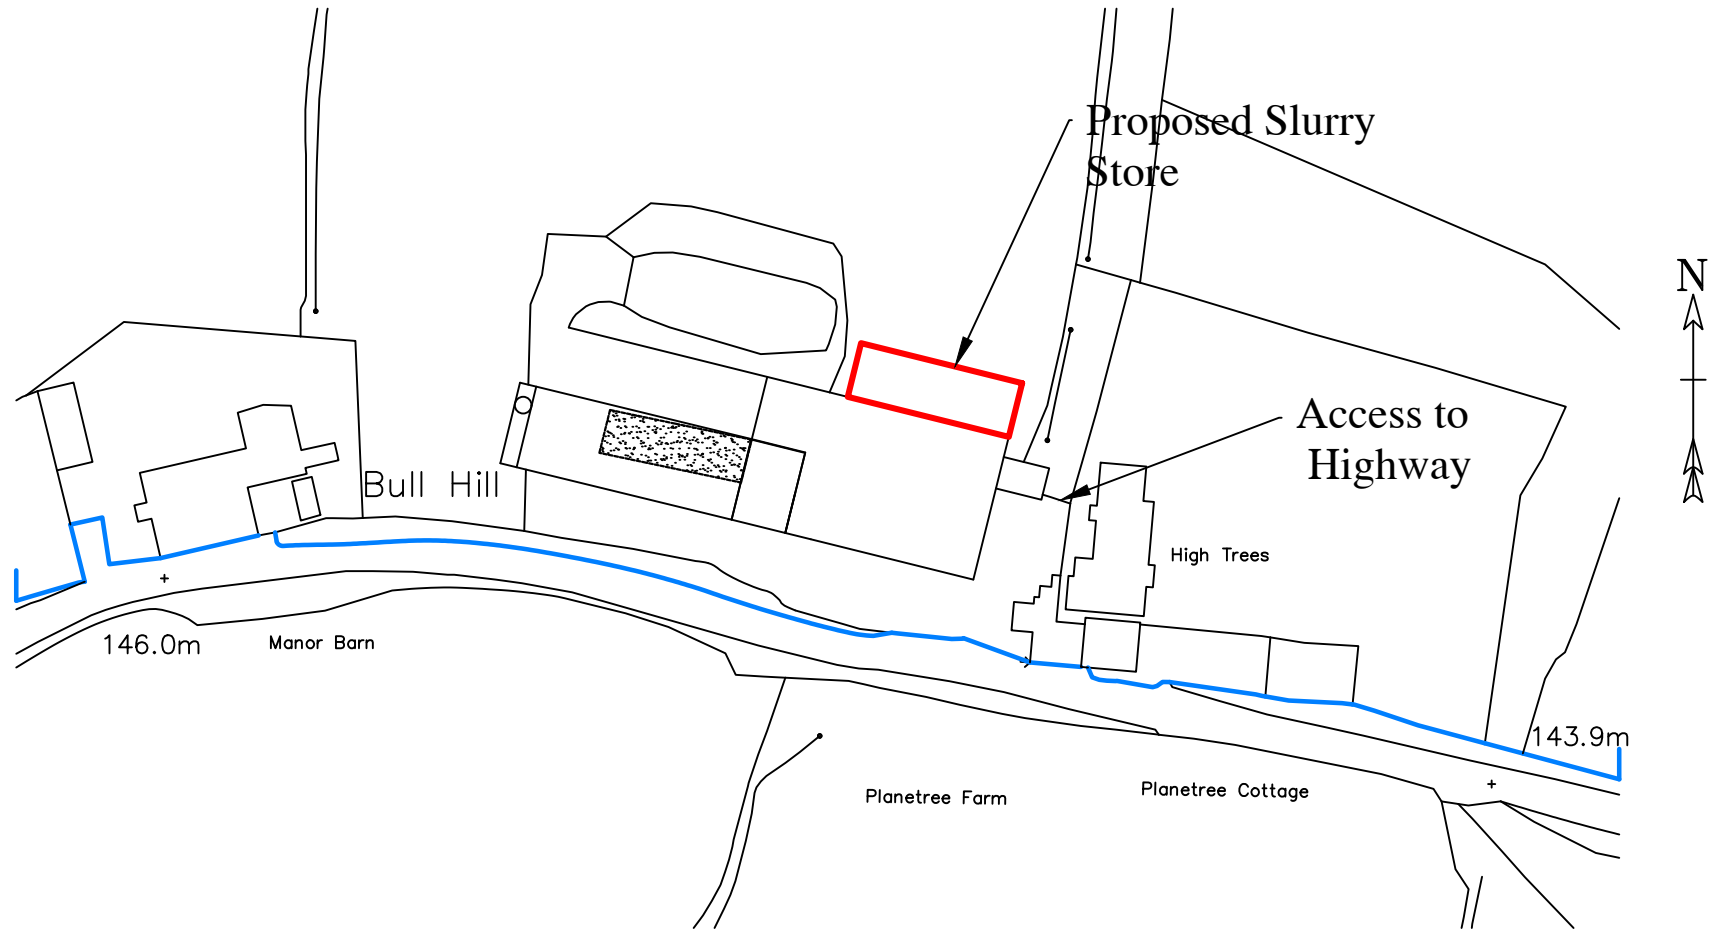

Location Plan: Plane Tree Farm, Chaigley, Clitheroe BB7 3LT

Sheet Size A4

Ordnance Survey (c) Crown Copyright 2016. All rights reserved. Licence number 100022432