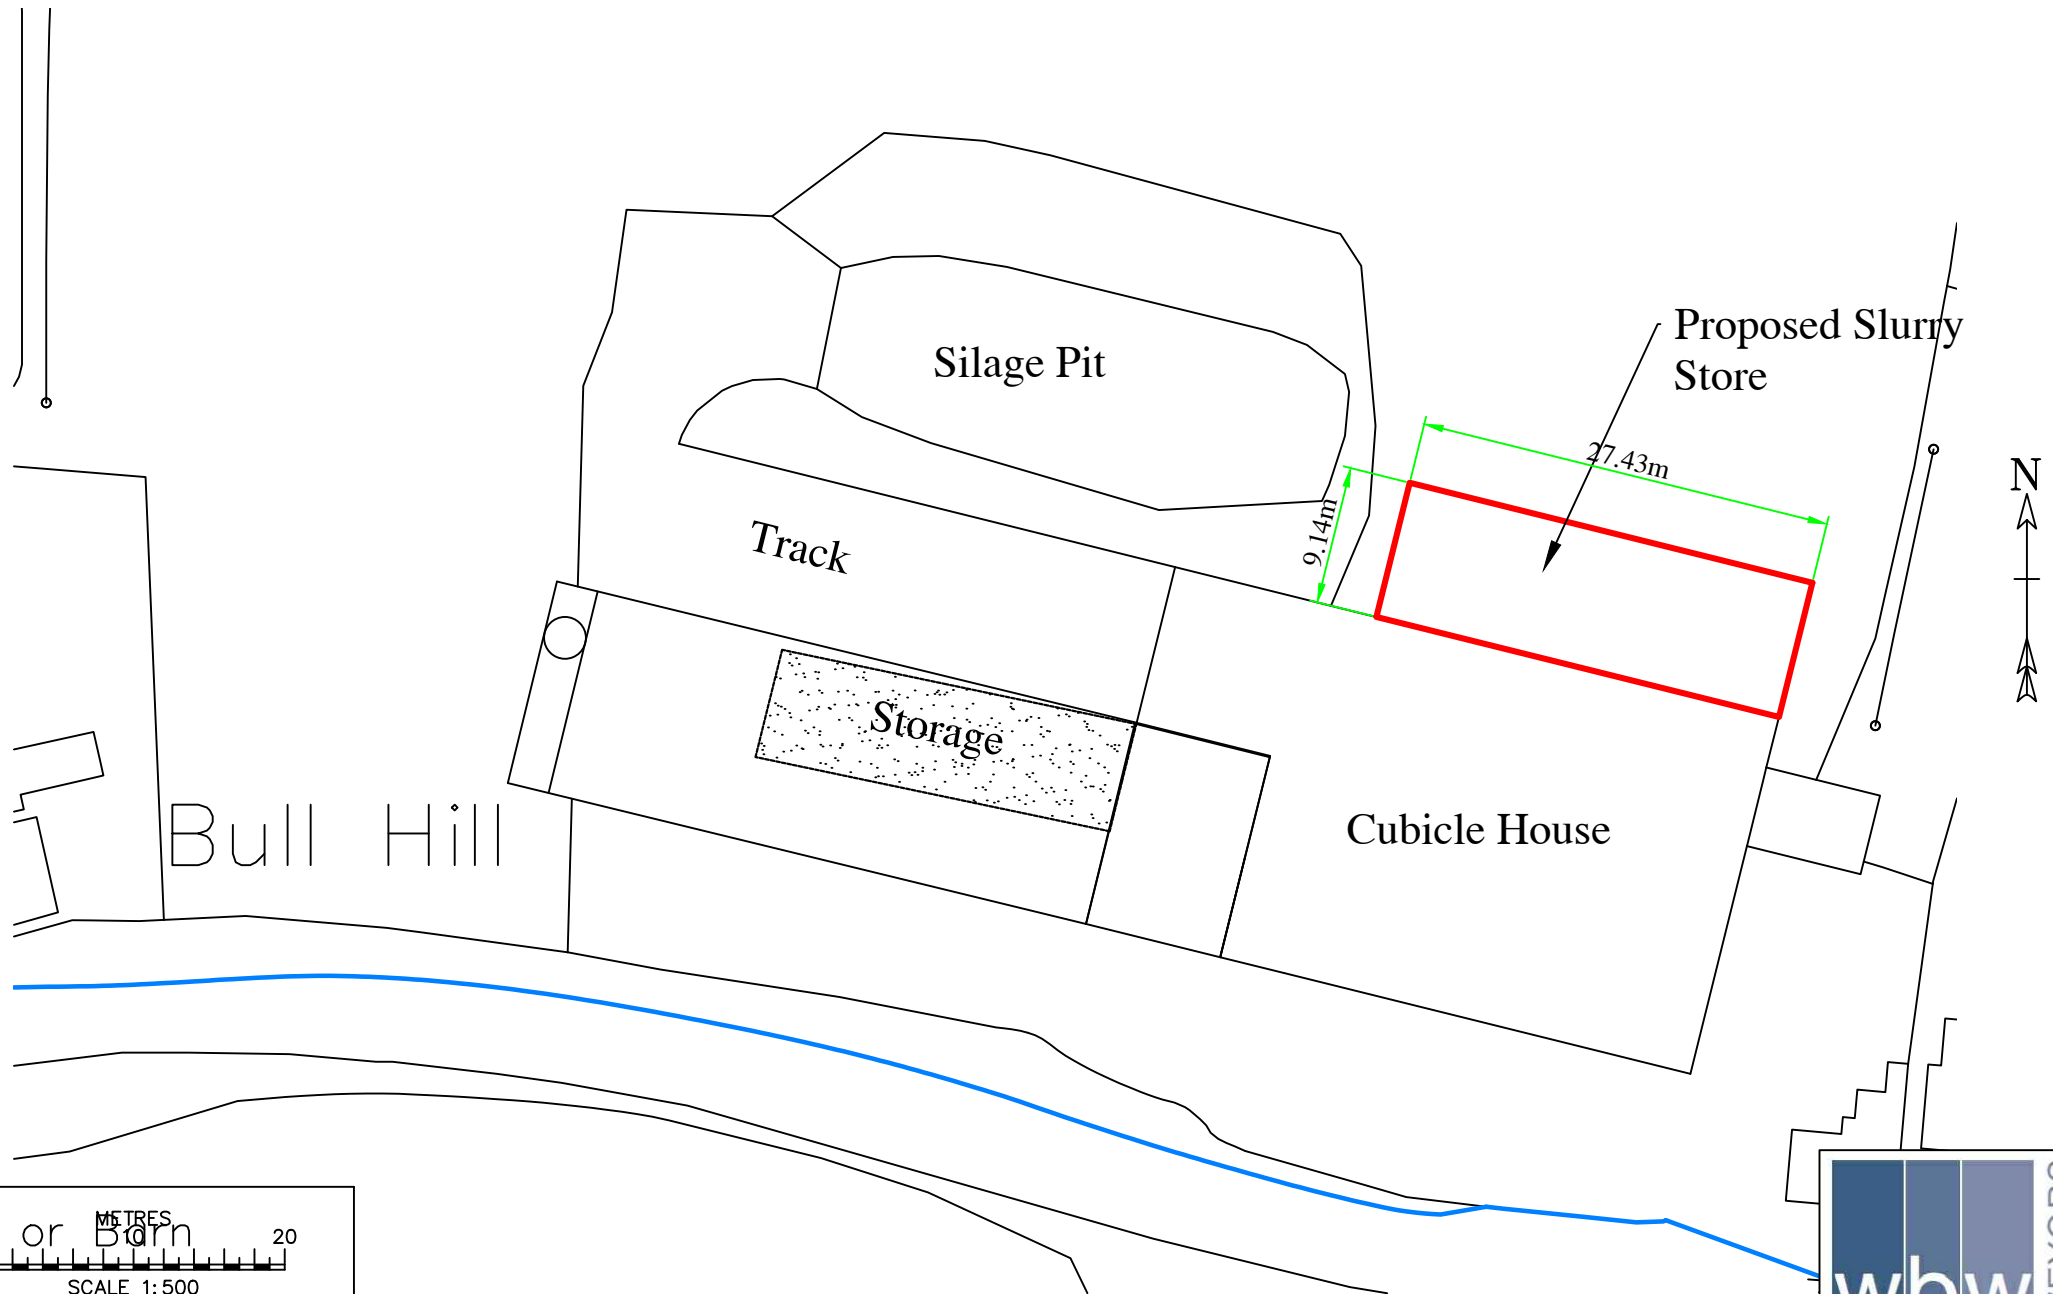

Site Plan: Plane Tree Farm, Chaigley, Clitheroe BB7 3LT

Ordnance Survey (c) Crown Copyright 2016. All rights reserved. Licence number 100022432

Sheet Size A4