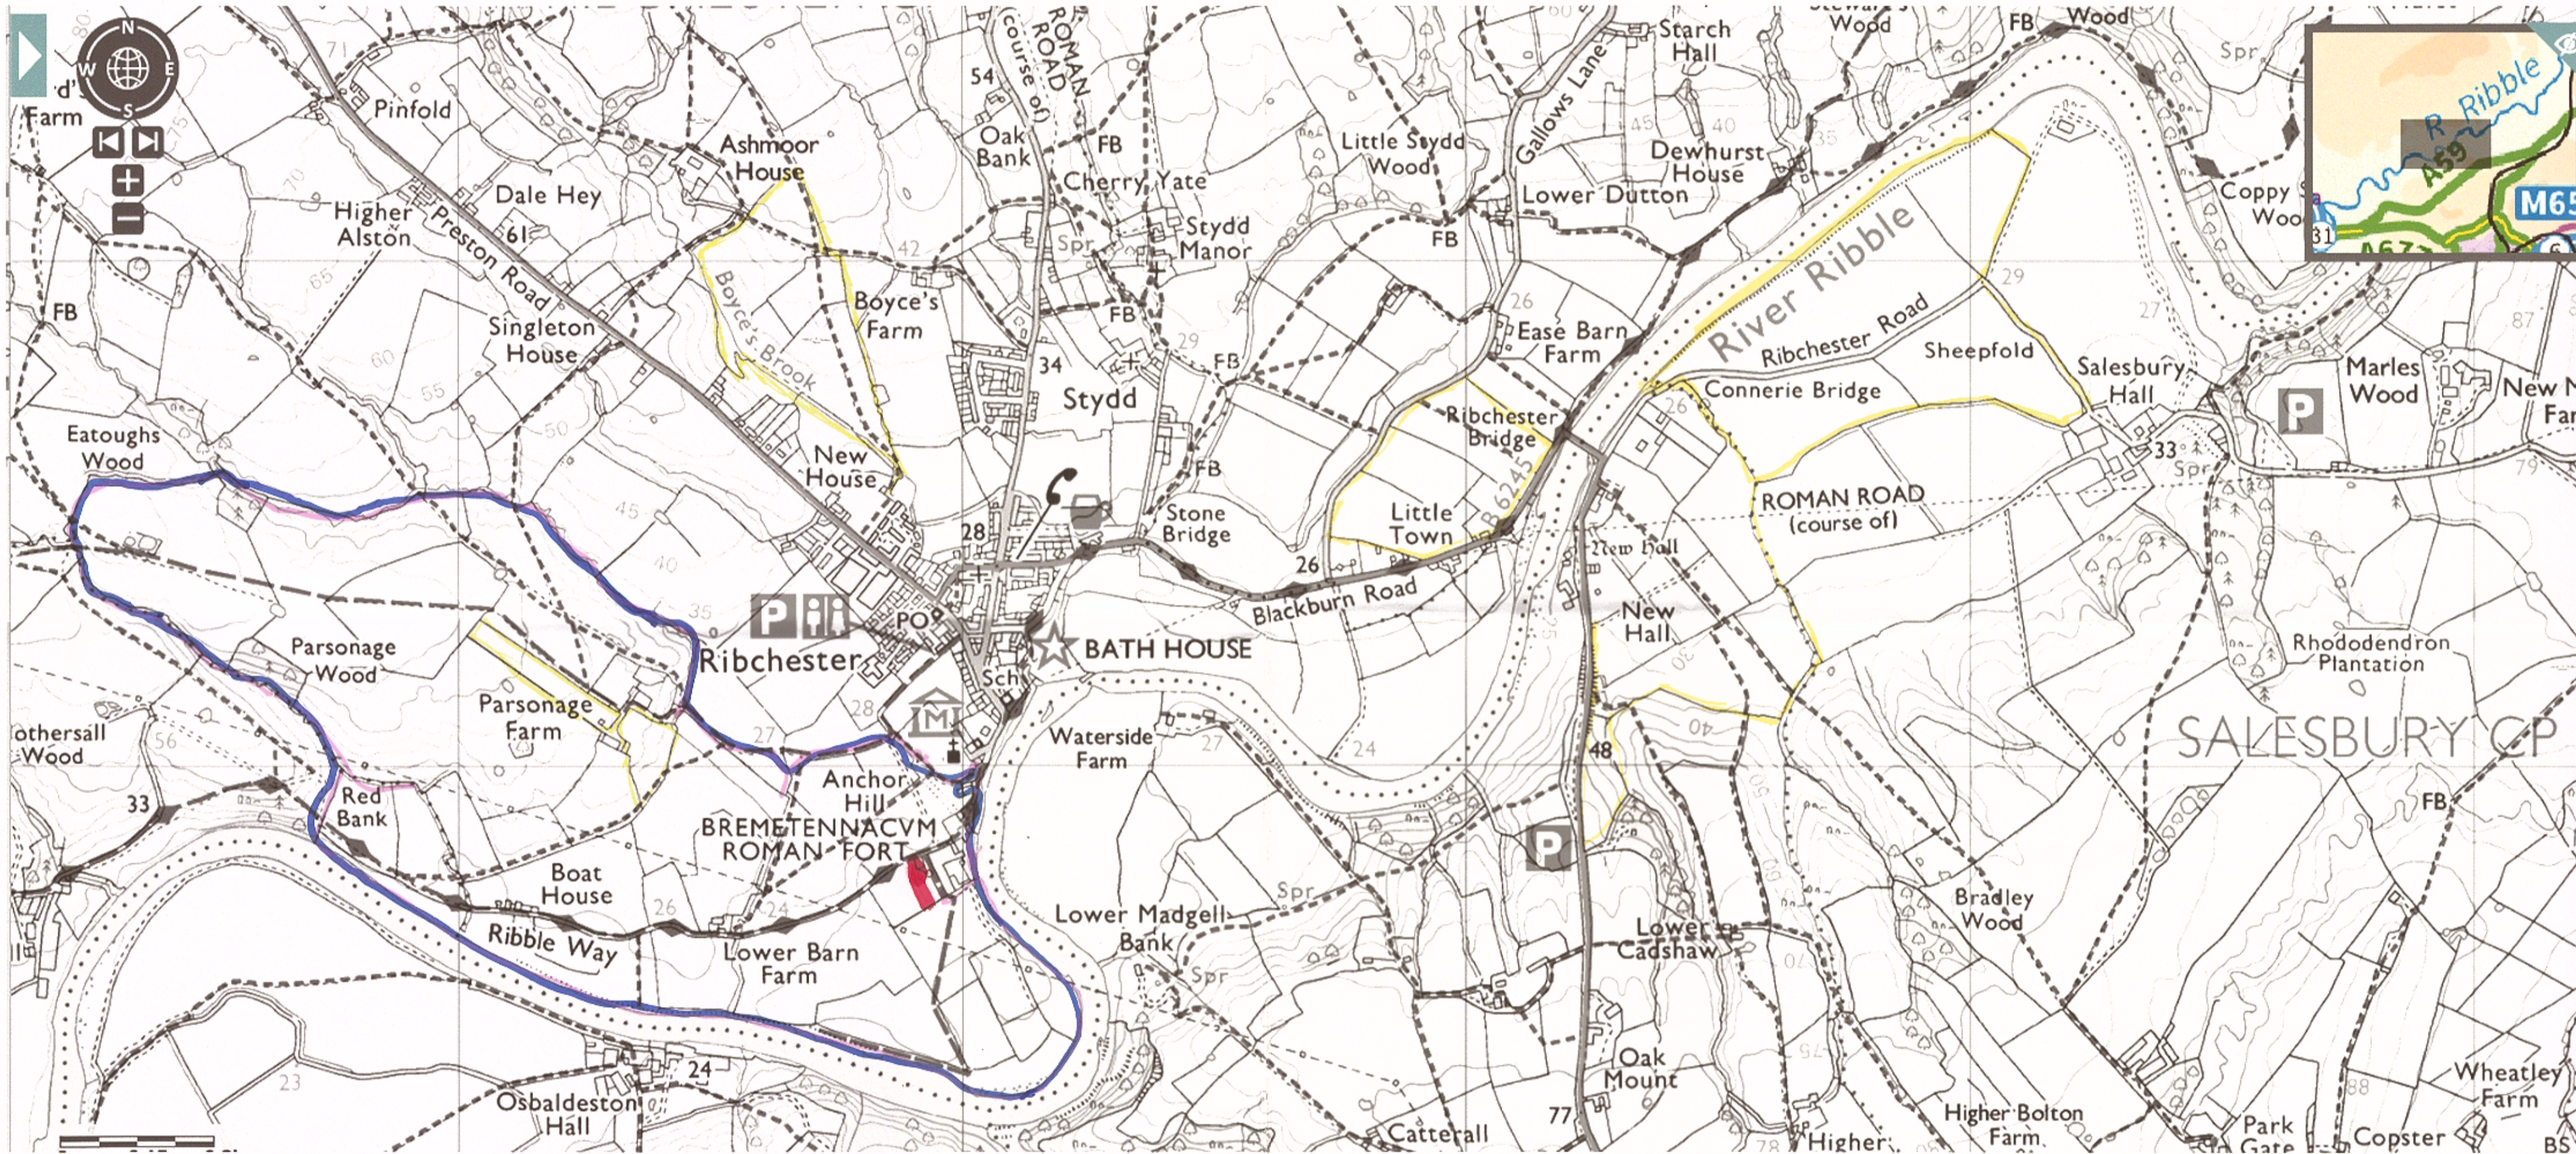

Map showing land location for Lower Alston Farm, Riverside, Ribchester.

320190584P

Key

-  Fields rented (Long term)
-  Fields owned
-  = Location of proposed building