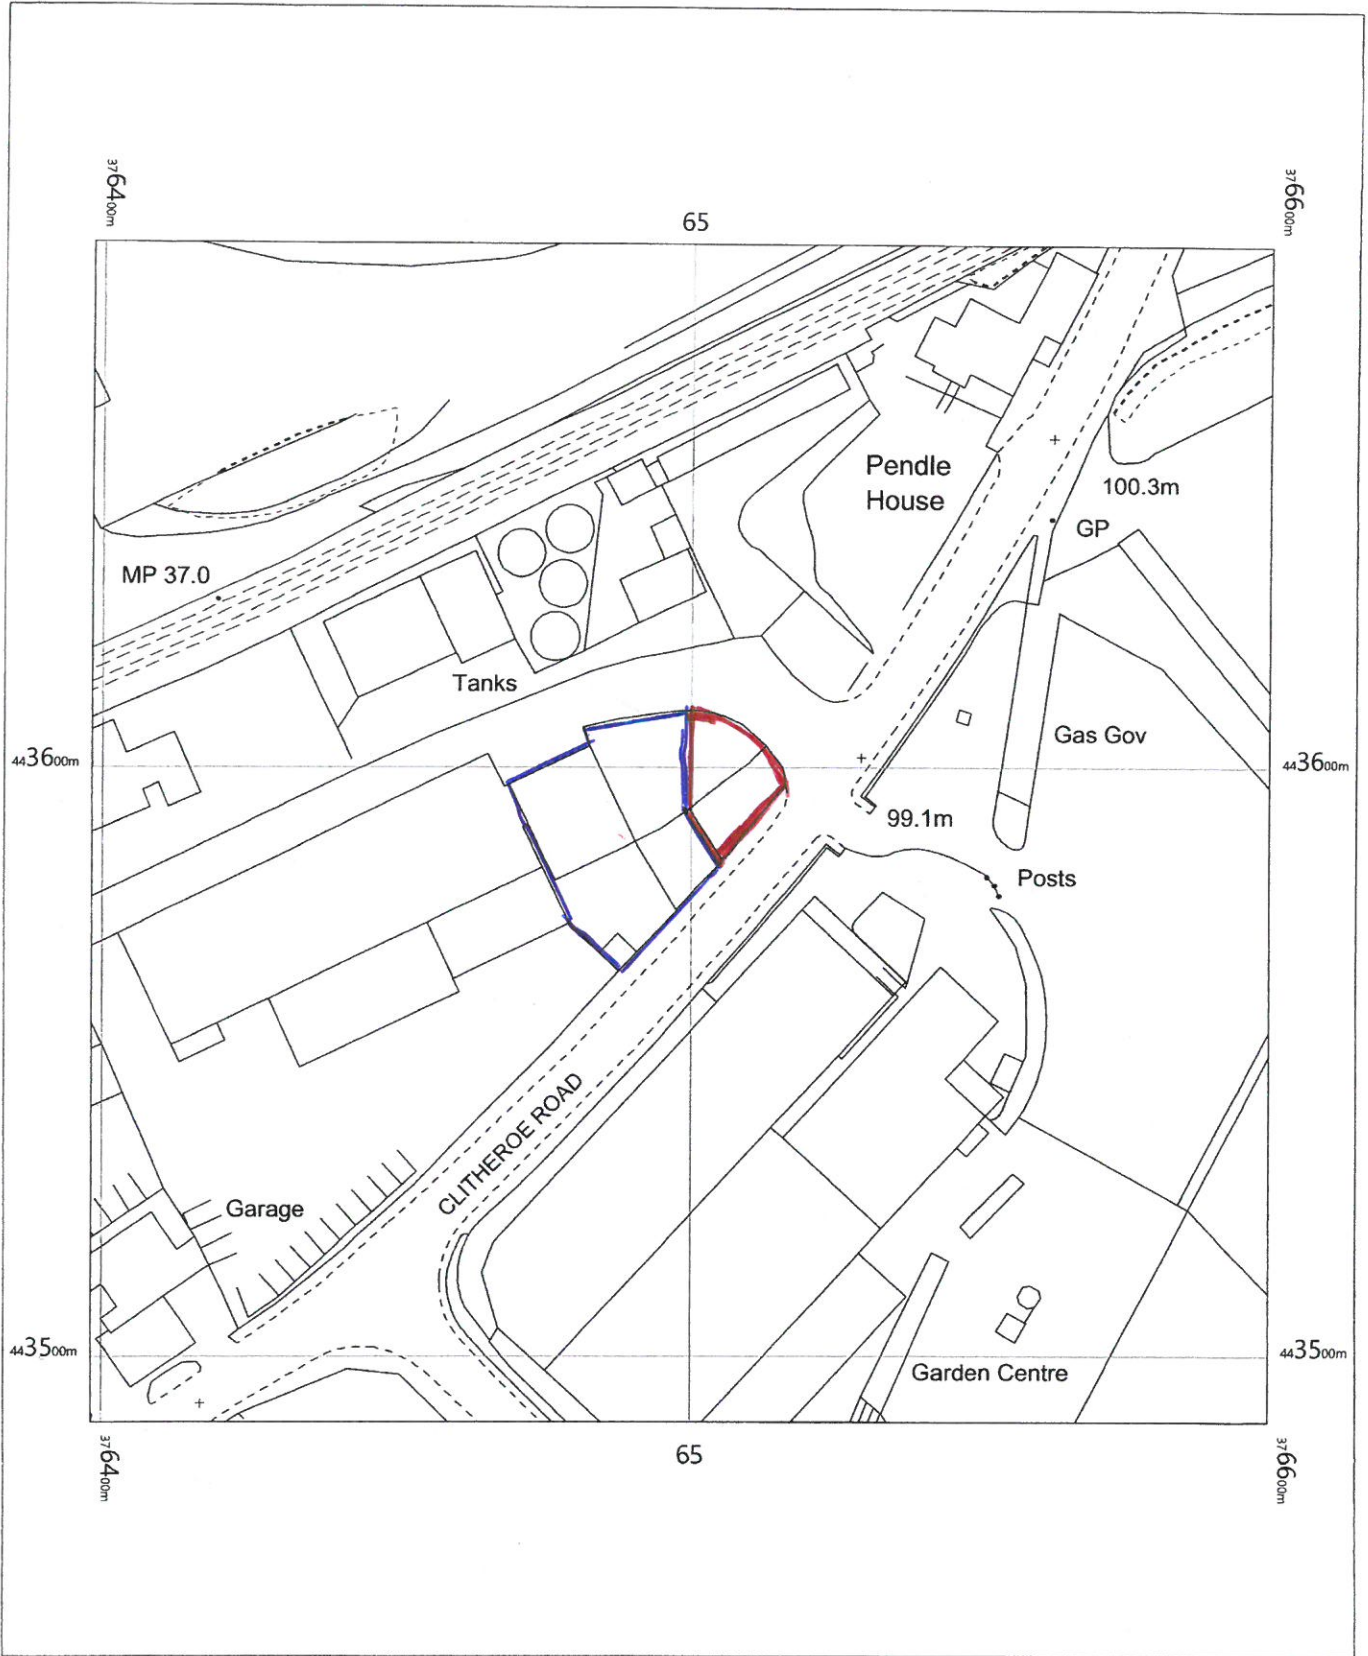

North West Reclamation Yard

OS MasterMap 1250/2500/10000 scale
Monday, July 8, 2019, ID: BLJT-00812374
www.planningapplicationmaps.co.uk

1:1250 scale print at A4, Centre: 376498 E, 443589 N

©Crown Copyright Ordnance Survey. Licence no. 100051661