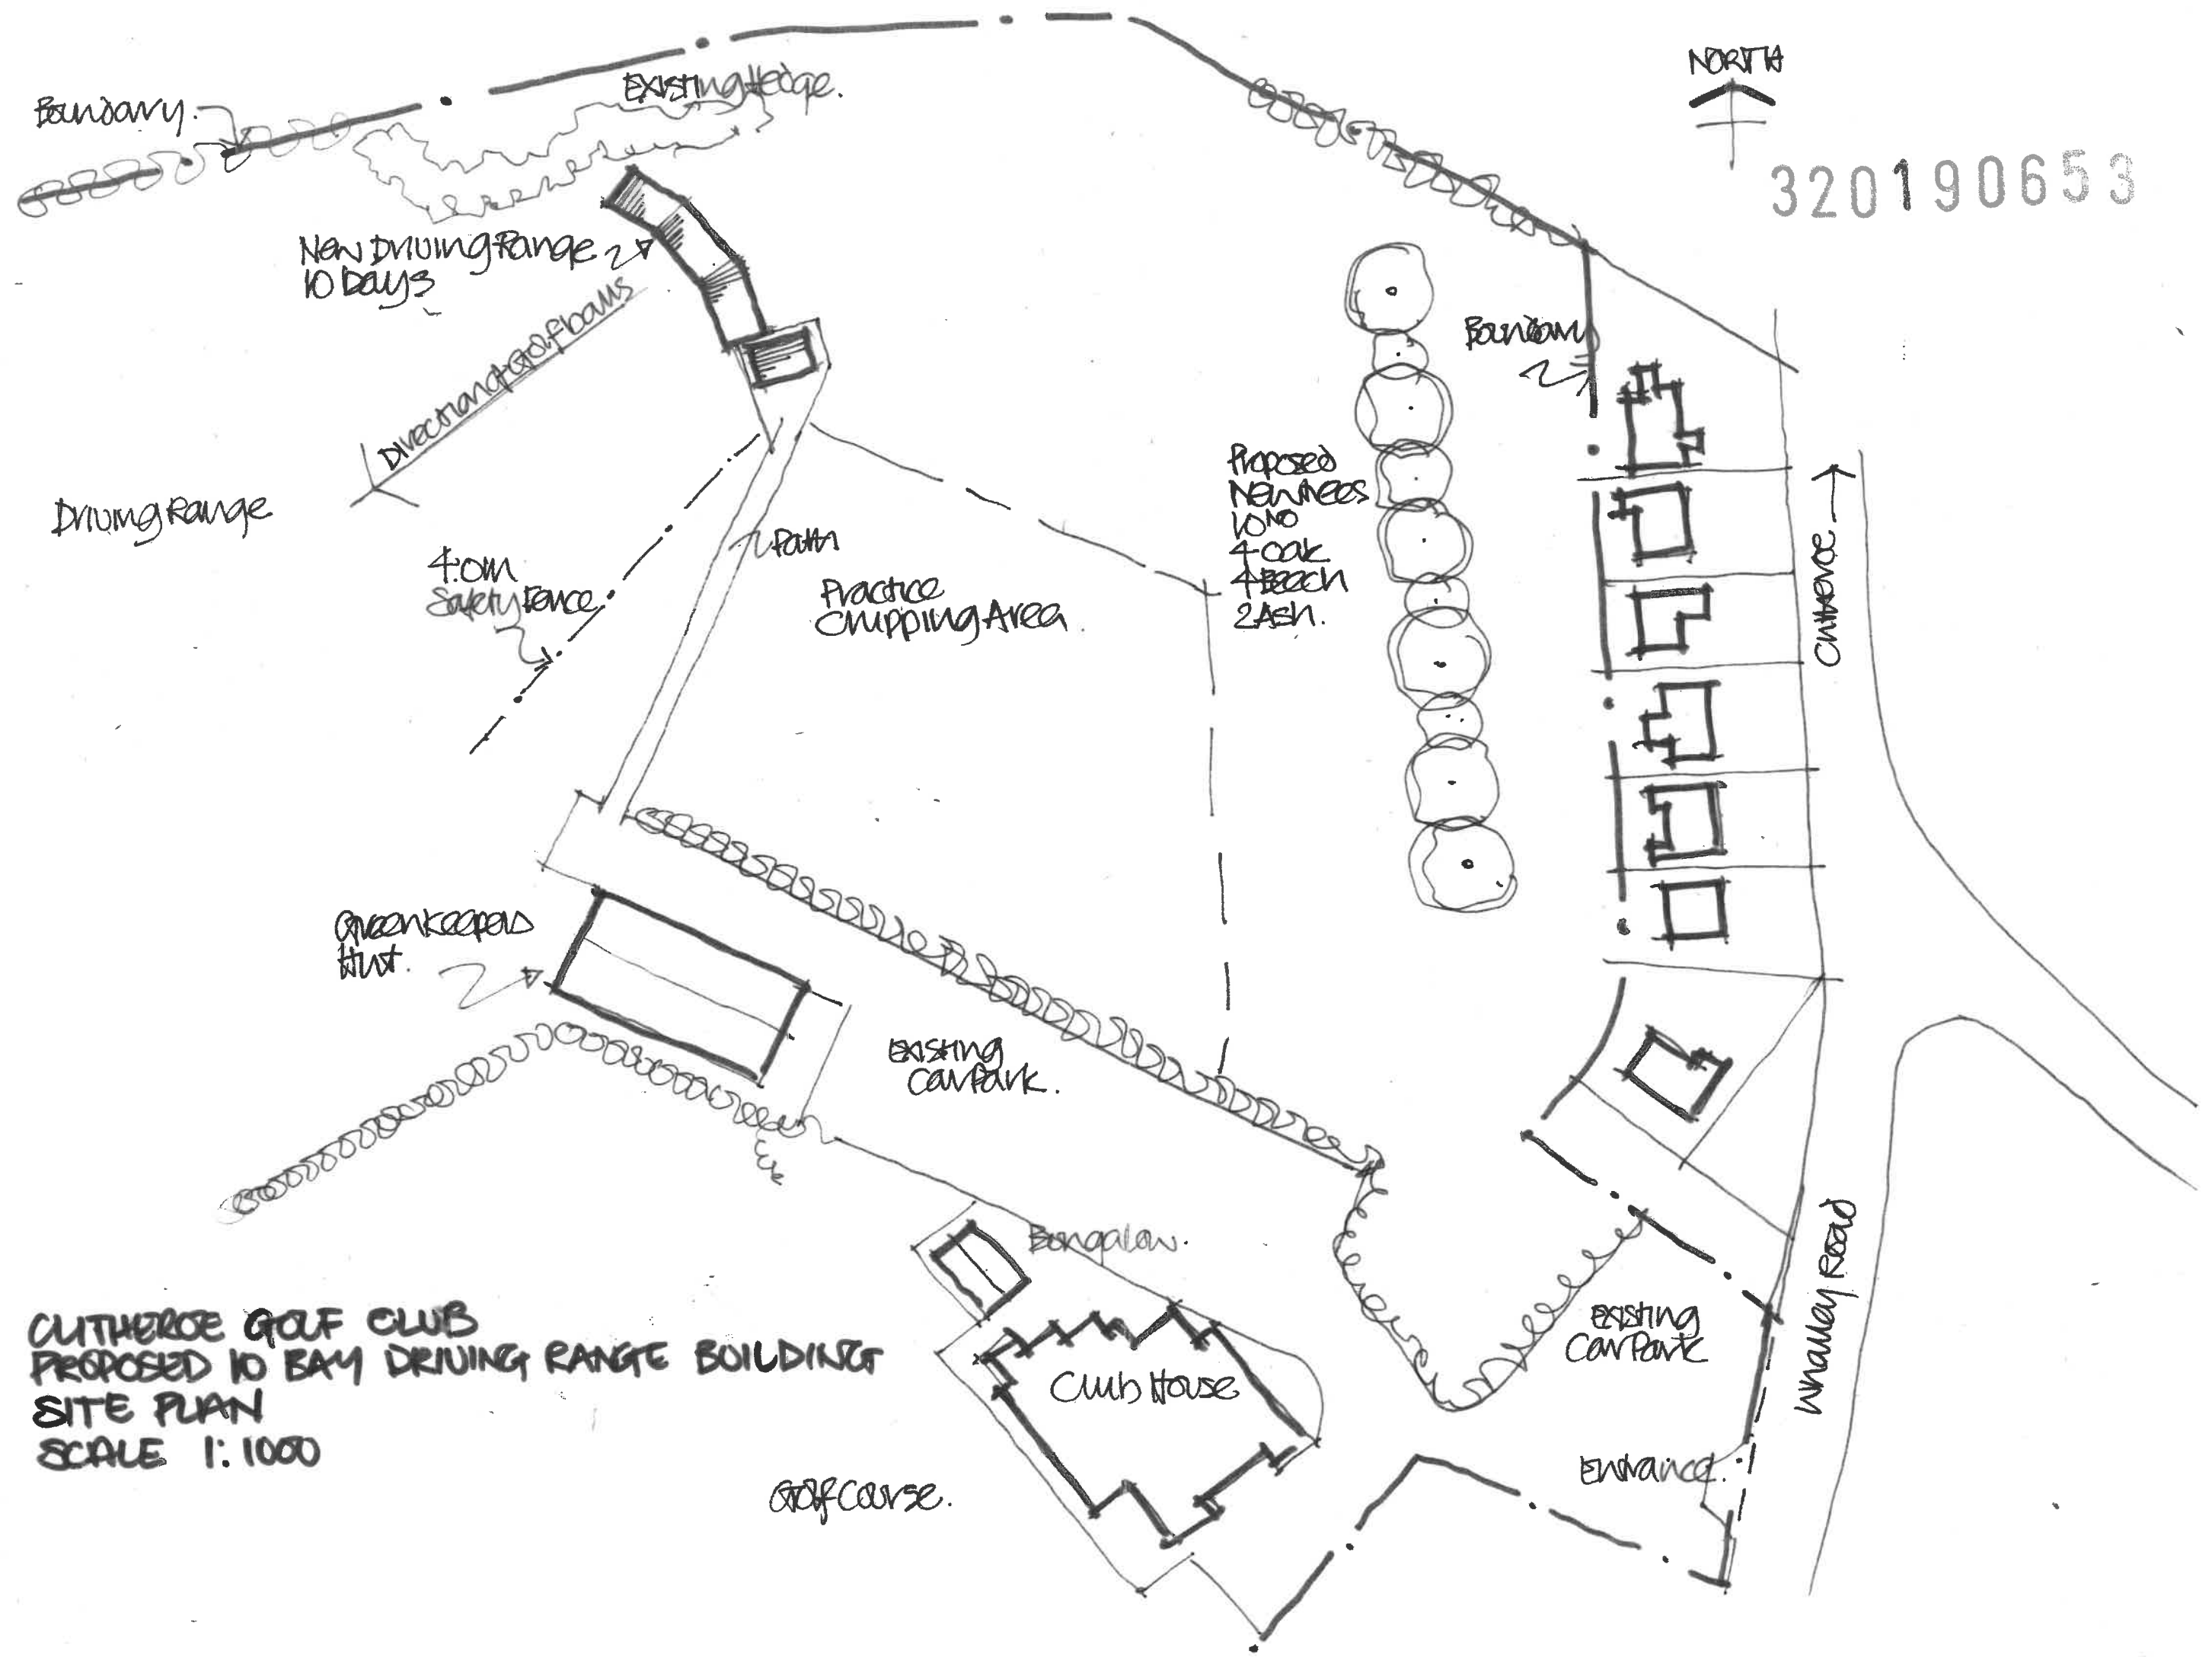

320190653

CUTHERBERT GOLF CLUB
PROPOSED 10 BAY DRIVING RANGE BUILDING
SITE PLAN
SCALE 1:1000

Golf course.