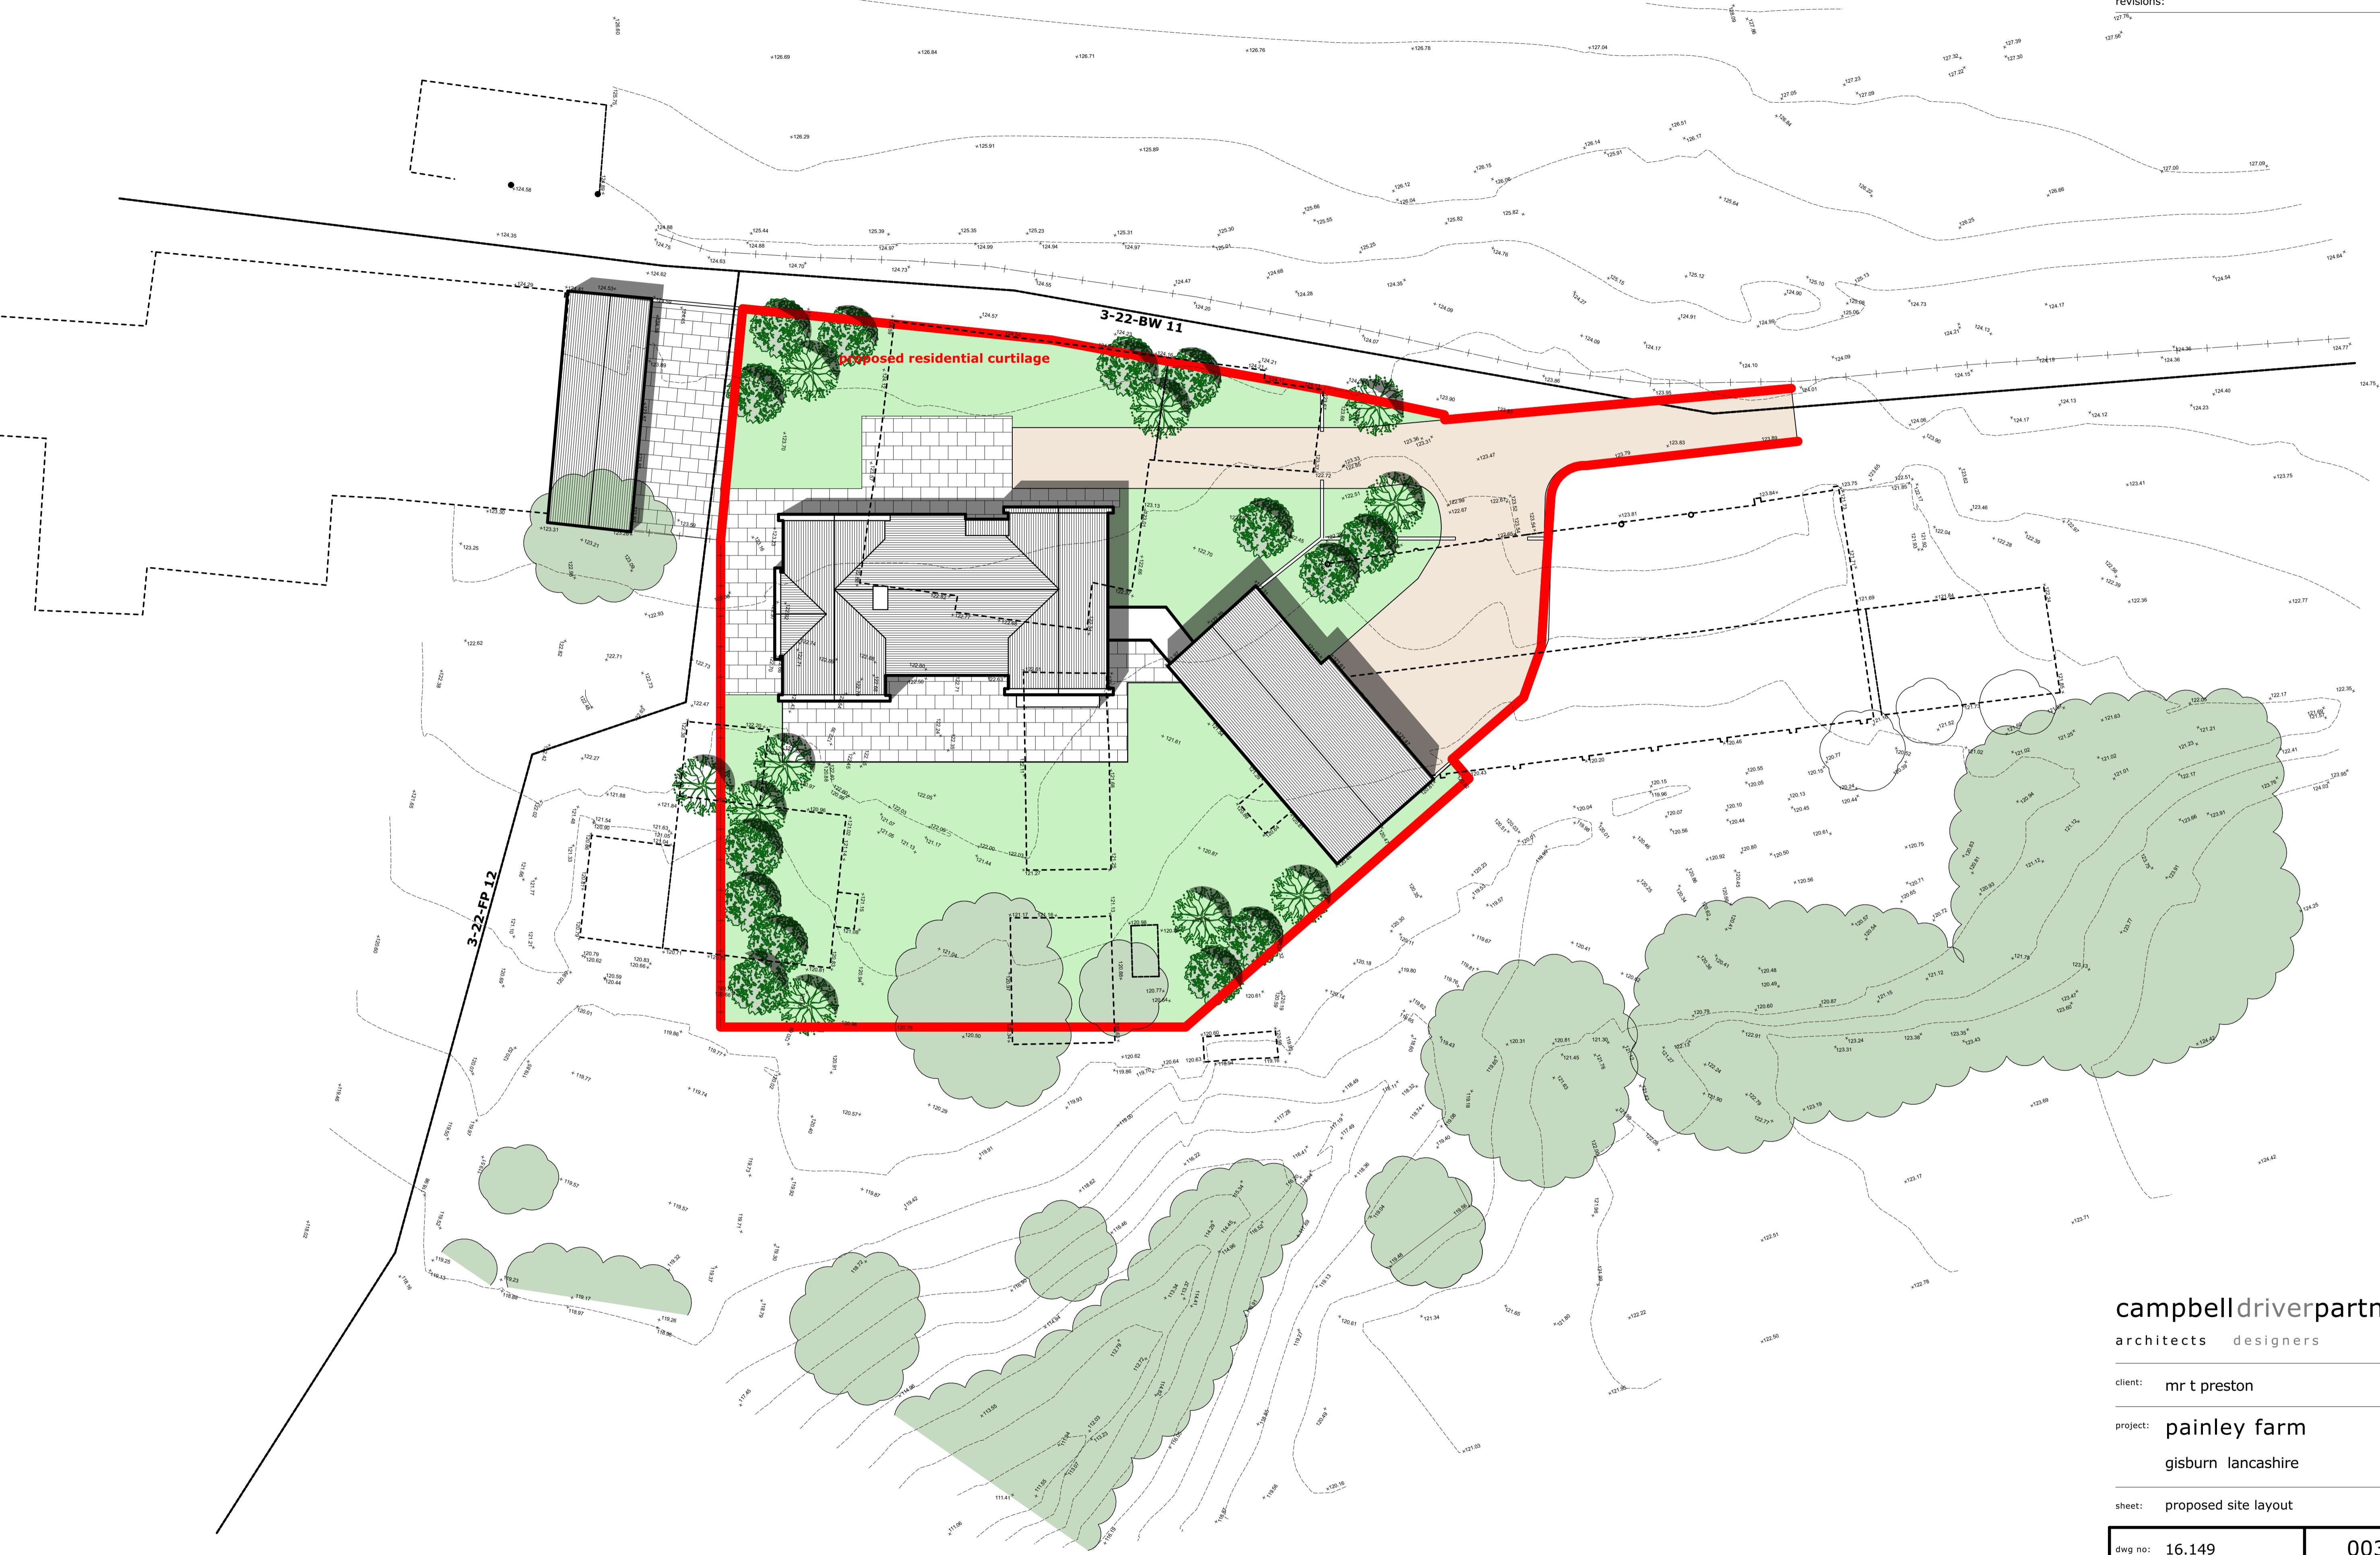

revisions:

campbell driver partnership
 architects designers surveyors

client: mr t preston

project: painley farm
 gisburn lancashire

sheet: proposed site layout

dwg no: 16.149	003	A
----------------	-----	---

scale: 1:200 @ A1
 date: 17.03.17
 drawn: cn

capricorn park
 blakewater road
 blackburn bb1 5gr
 t: 01254 297700

email: design@cdpartners.co.uk

scale 1:200

© copyright in this drawing is vested in campbell driver partnership limited