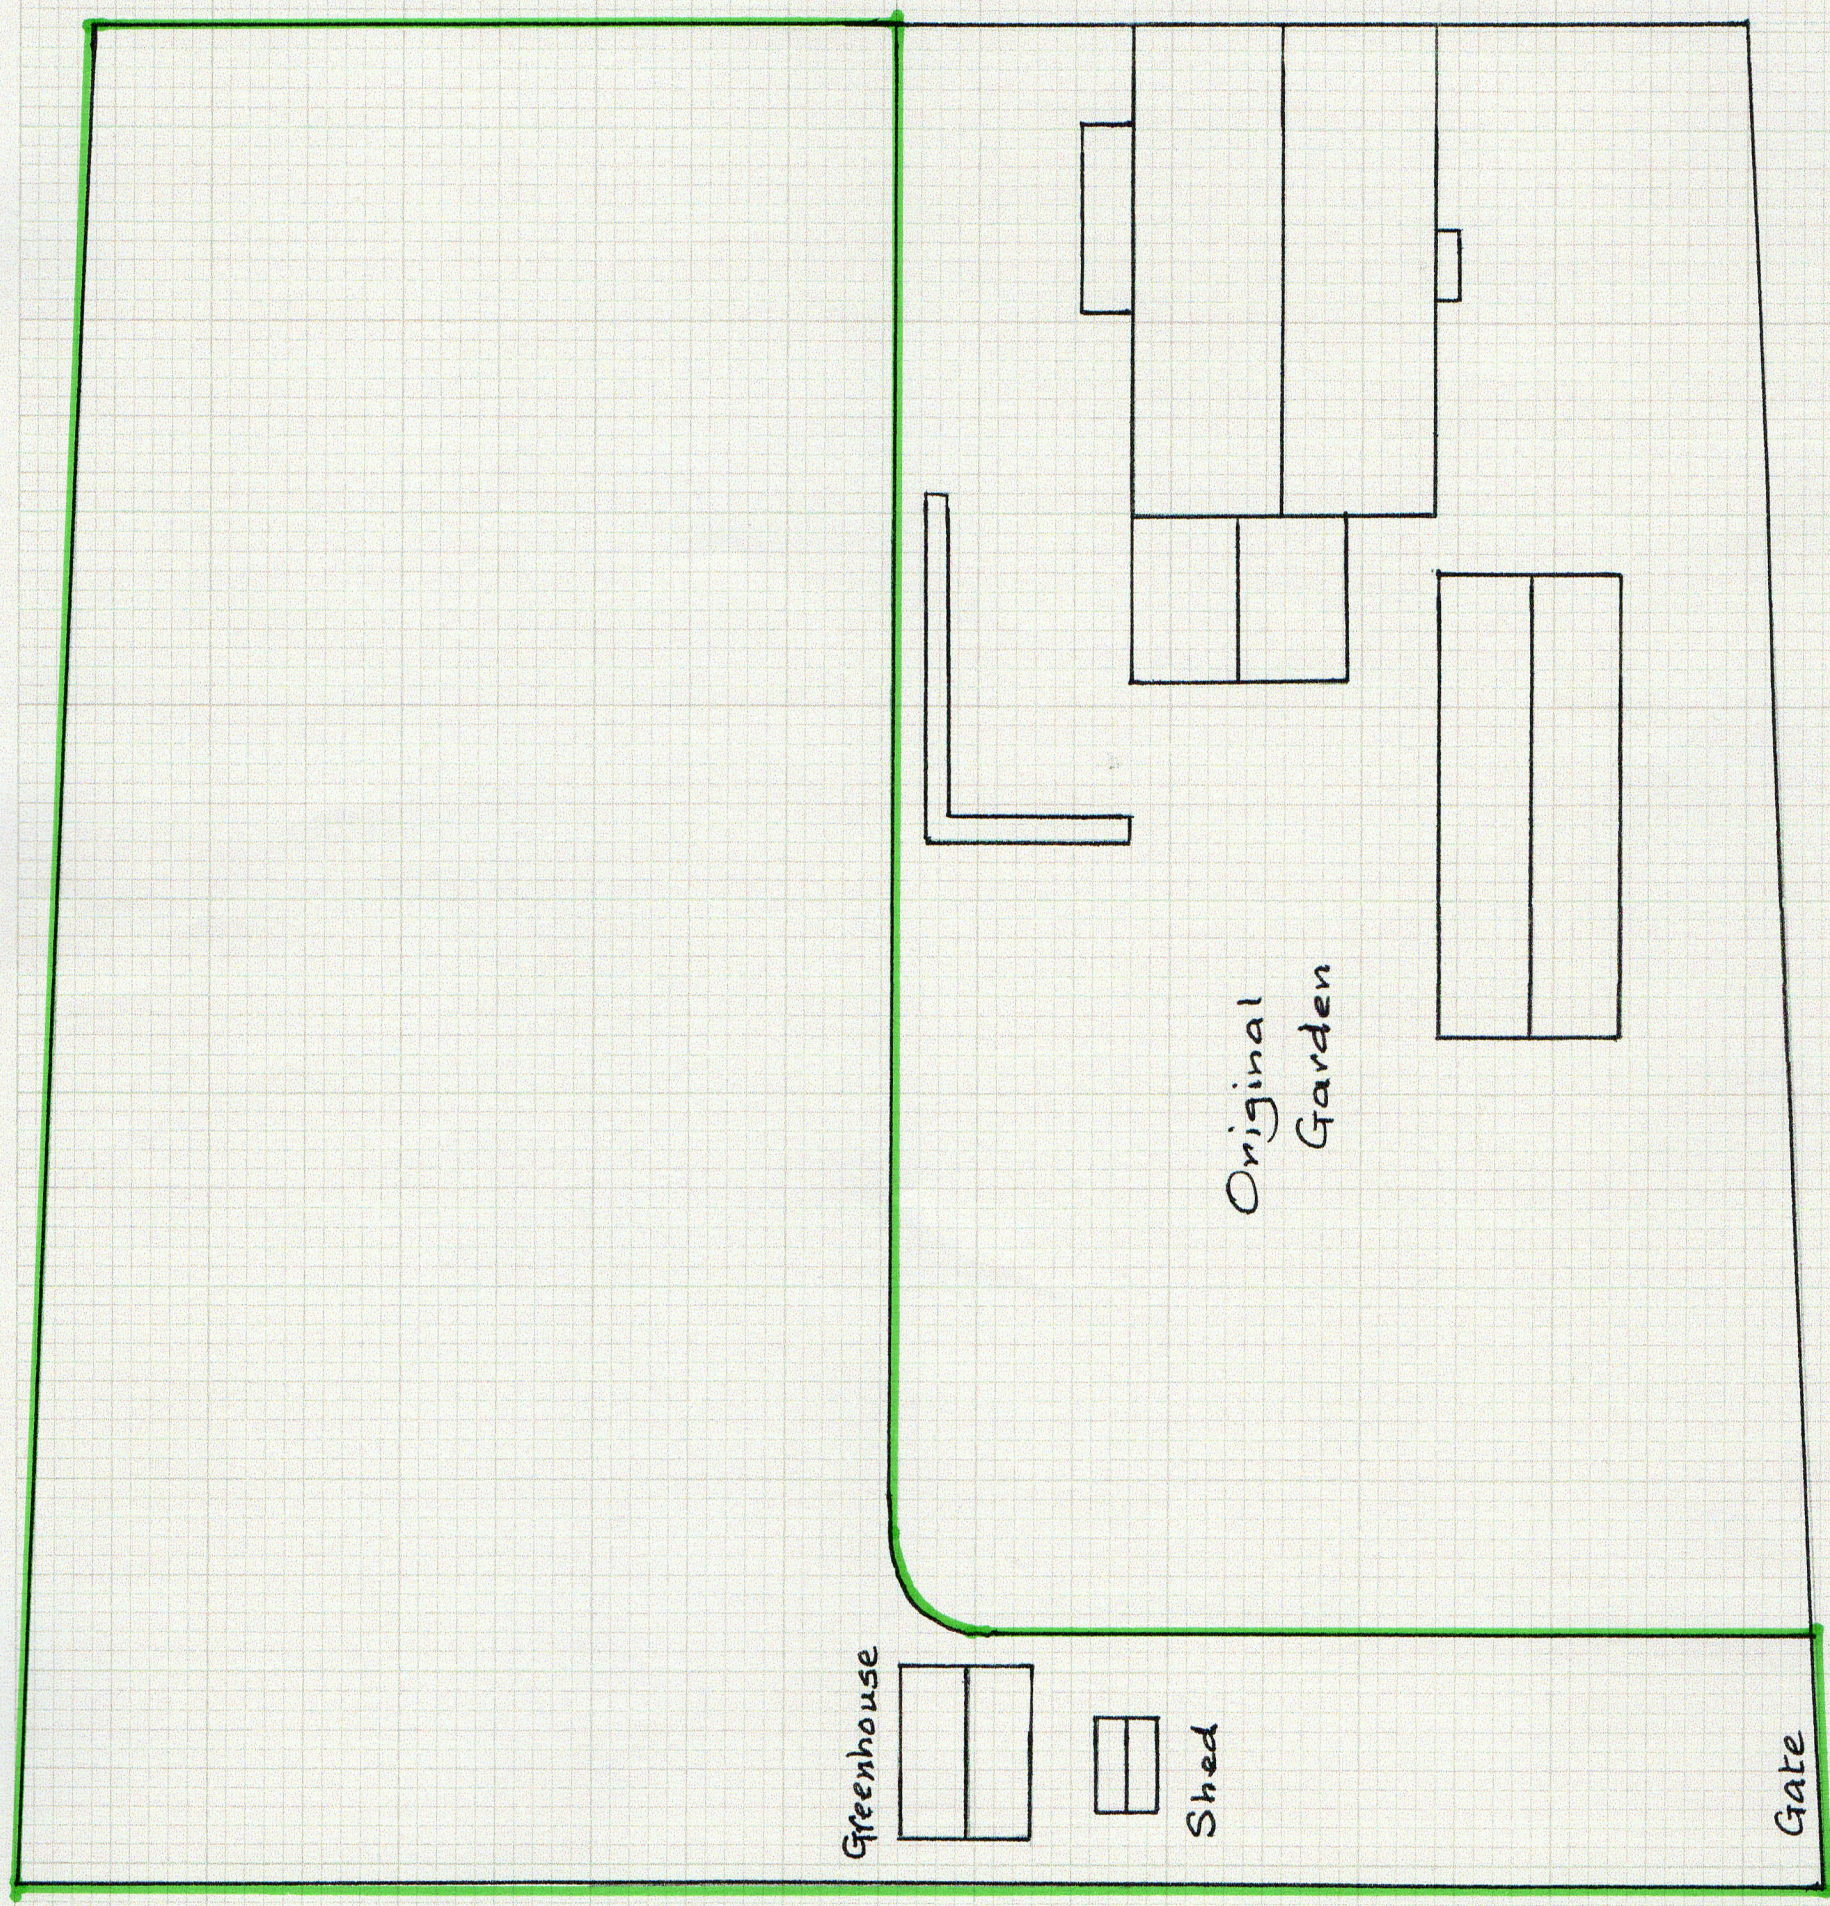

Site Plan
Higher Moorside
Cottage.

Greenhouse

Shed

Original
Garden

Gate