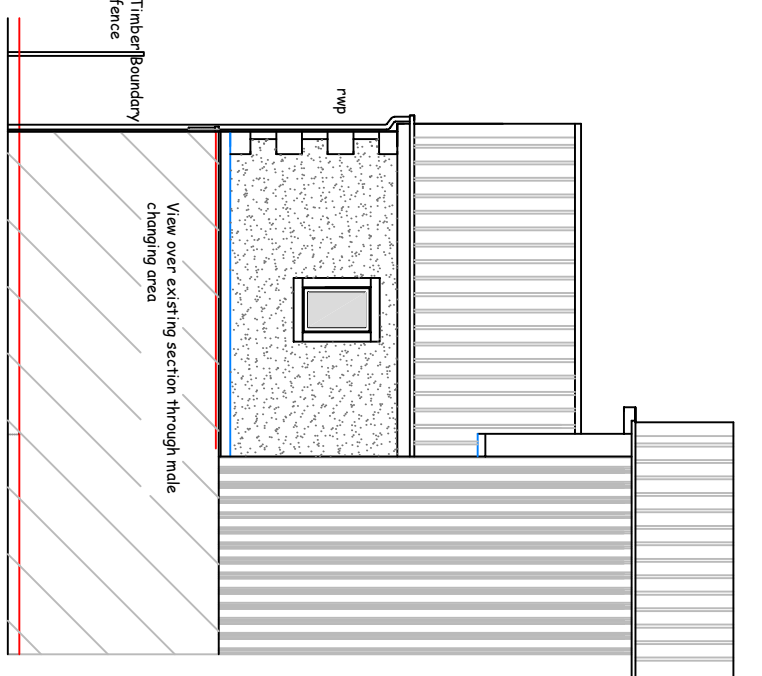

This is the nearest part of the Roefield Specialist Care Home complex to the Roefield Climbing wall building

Part Existing Western End Elevation

Part Existing Front Elevation

Part Existing Rear Elevation

Existing Front Elevation

Existing Elevations

Roefield Leisure Centre, Edisford Road,
 Clitheroe Lancashire BB7 3LA
 Scale 1:100th on A2
 June 2019
 JSA - 19 - 1210E