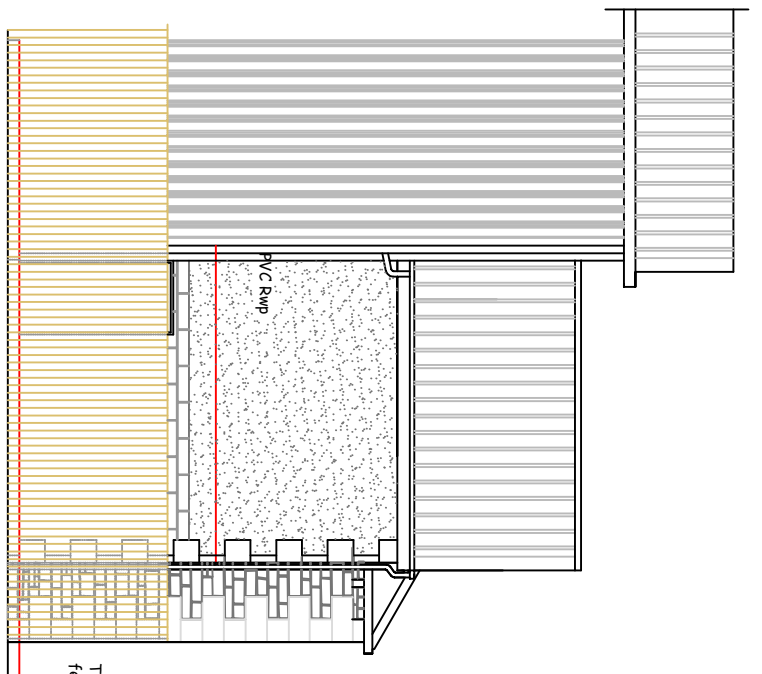

This is the nearest part of the Roefield Specialist Care Home complex to the Roefield Climbing wall building

Part Existing Western End Elevation

Part Existing Front Elevation

Part Existing Rear Elevation

Existing Front Elevation

Existing Elevations

Roefield Leisure Centre, Edisford Road,
 Clitheroe Lancashire BB7 3LA
 Scale 1:100th on A2
 June 2019
 JSA - 19 - 1210E