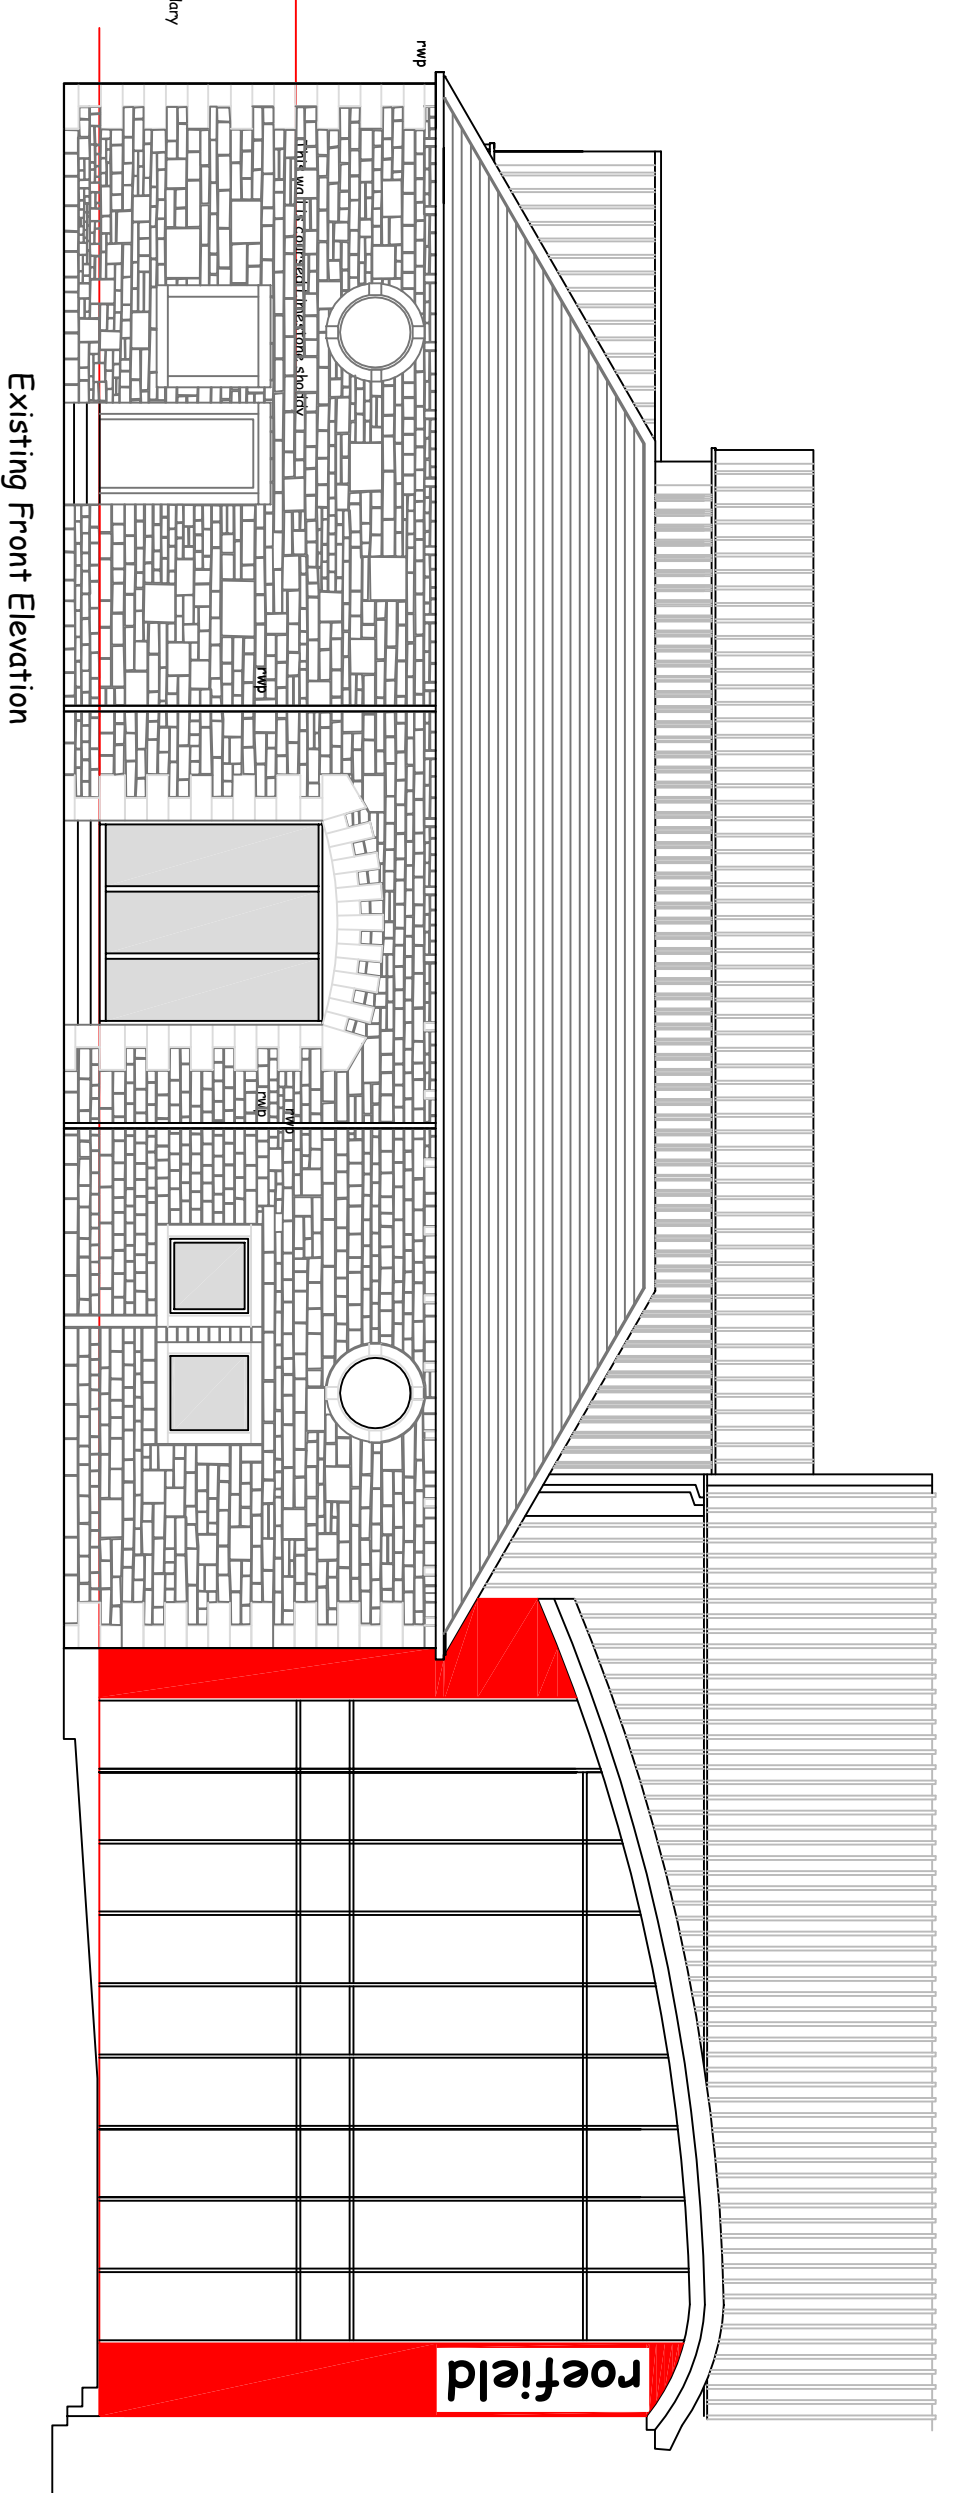

This is the nearest part of the Roefield Specialist Care Home complex to the Roefield Climbing wall building

Part Existing Western End Elevation

Part Existing Front Elevation

Part Existing Rear Elevation

Existing Front Elevation

Existing Elevations

Roefield Leisure Centre, Edisford Road,
 Clitheroe Lancashire BB7 3LA
 Scale 1:100th on A2
 June 2019
 JSA - 19 - 1210E