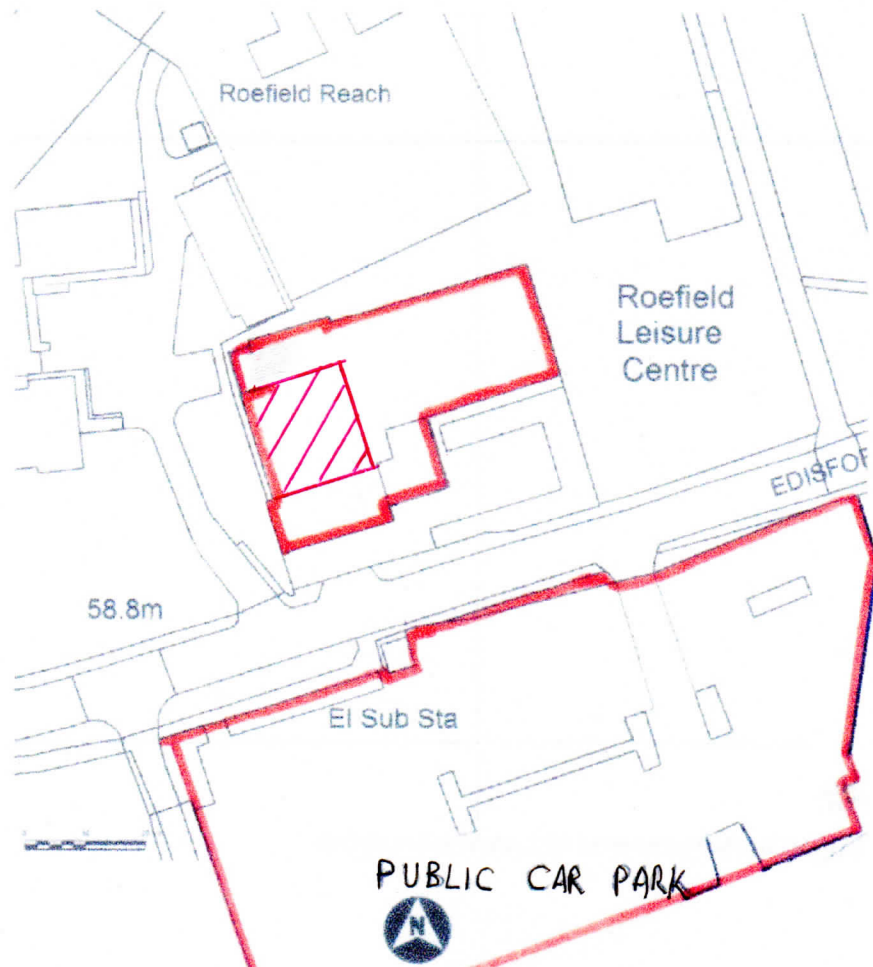

SITE LOCATION PLAN
AREA 2 HA
SCALE 1:1250 on A4
CENTRE COORDINATES: 372794, 441451

Supplied by Streetwise Maps Ltd
www.streetwise.net
Licence No: 100047474
08/07/2016 11:17