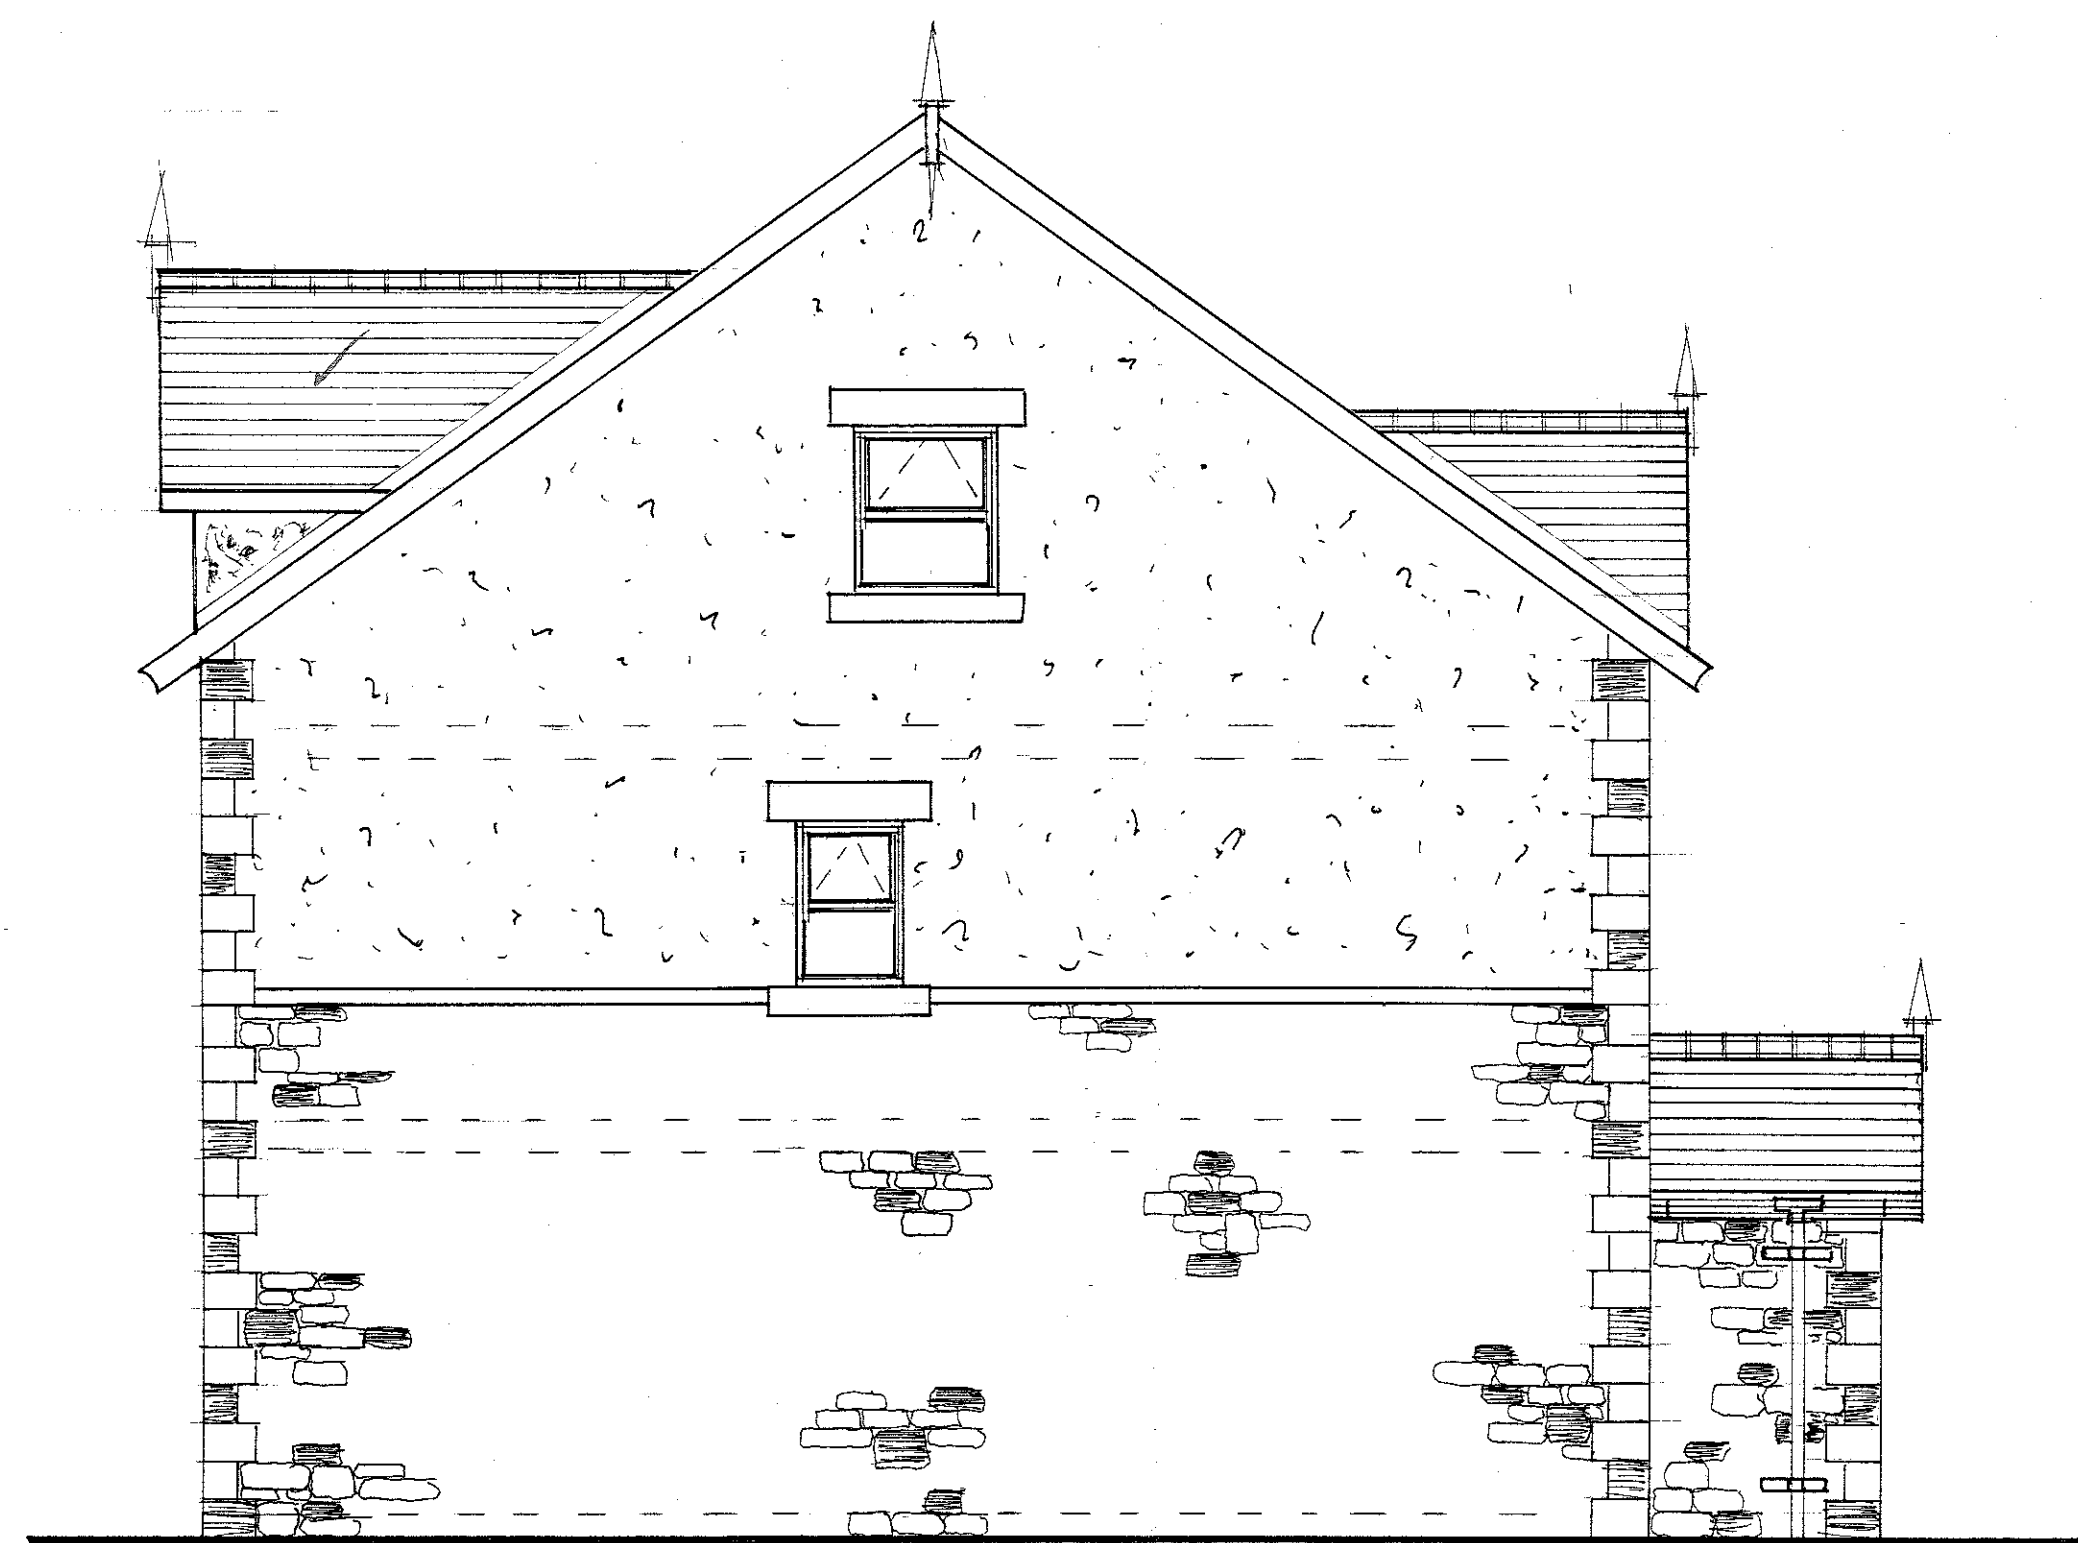

north west

north east

south east

south west

320190763P

S.J. Bialecki Limited  
Building Surveyors

Drawing no 6008/a

Scale 1:50

Plot C Elevations

Proposed  
Residential Development

On Land At  
Ribblesdale View  
Chatburn