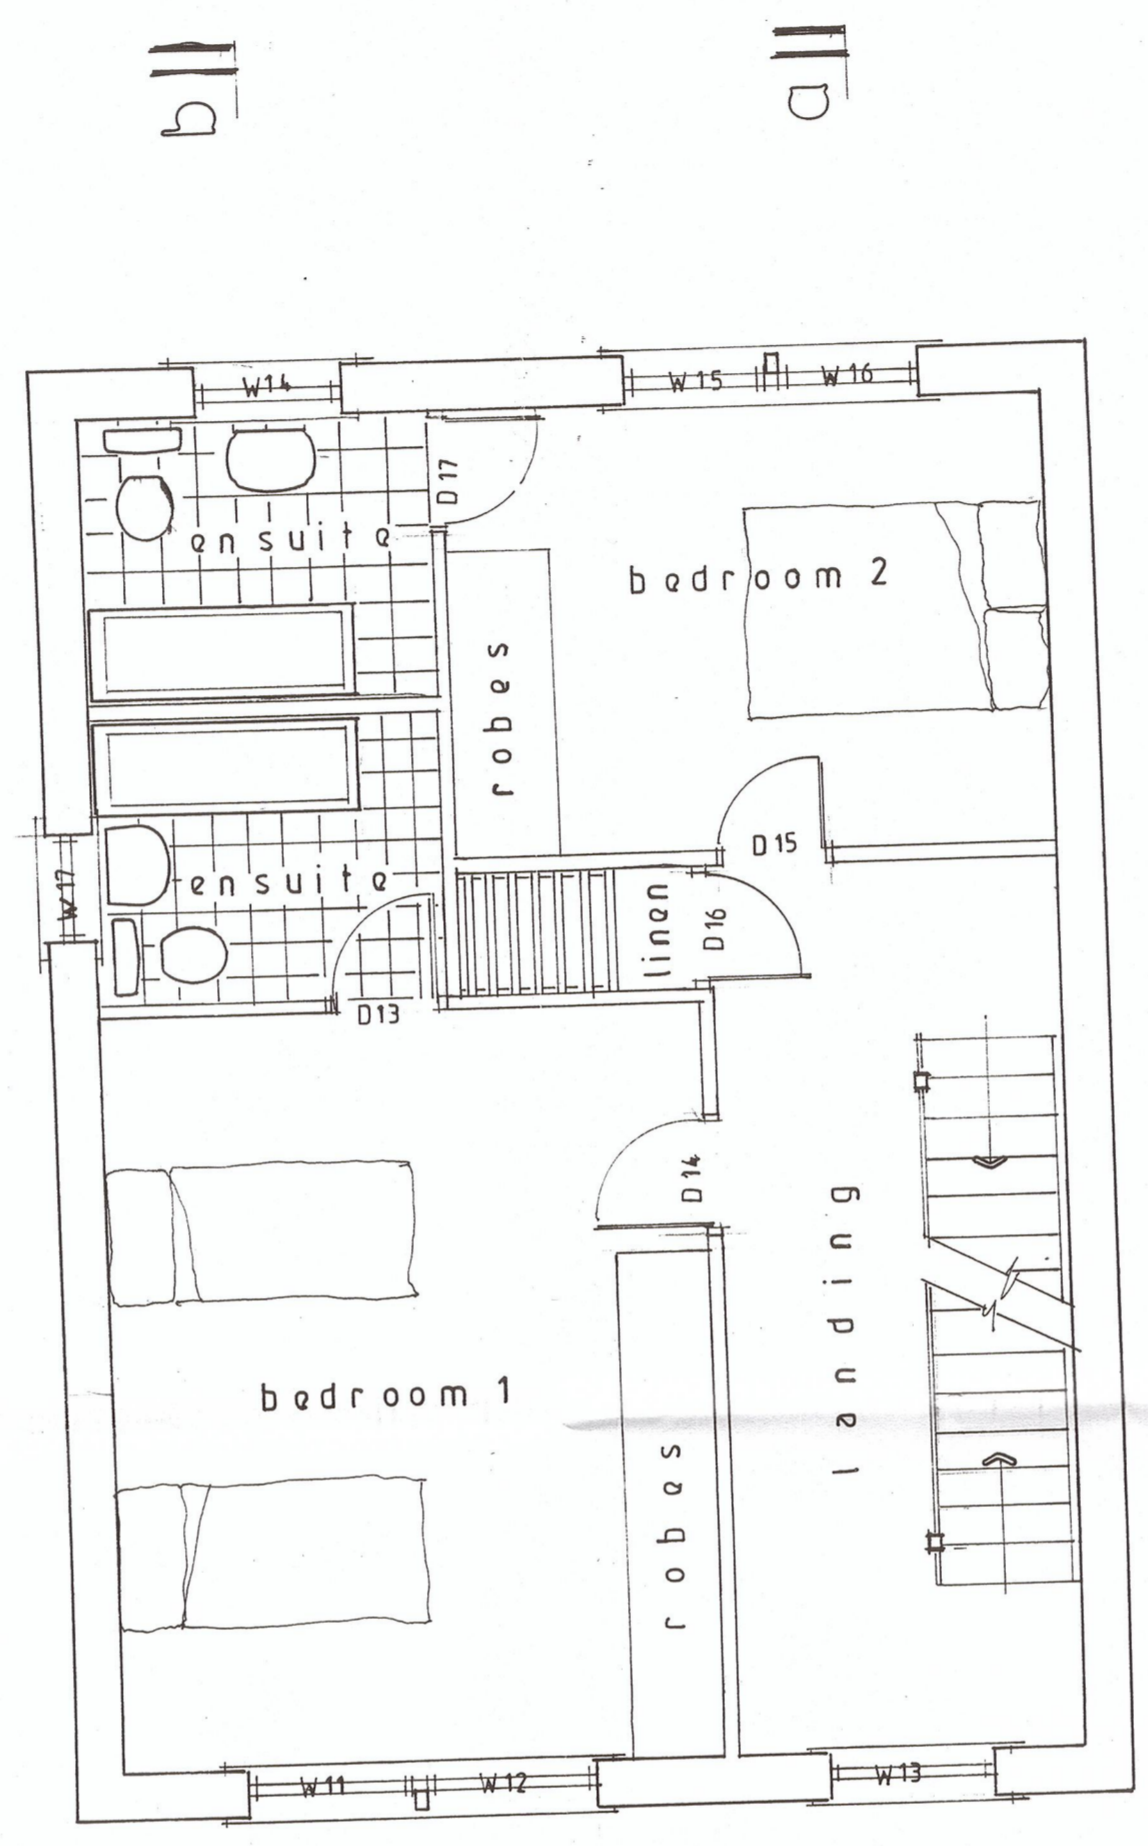

ground floor

first floor

roof level

320190763

S.J. Bialecki Limited Building Surveyors
Drawing no 6009
Scale 1:50
Plot D Floor Layouts
Proposed Residential Development On Land At Ribblesdale View Chatburn