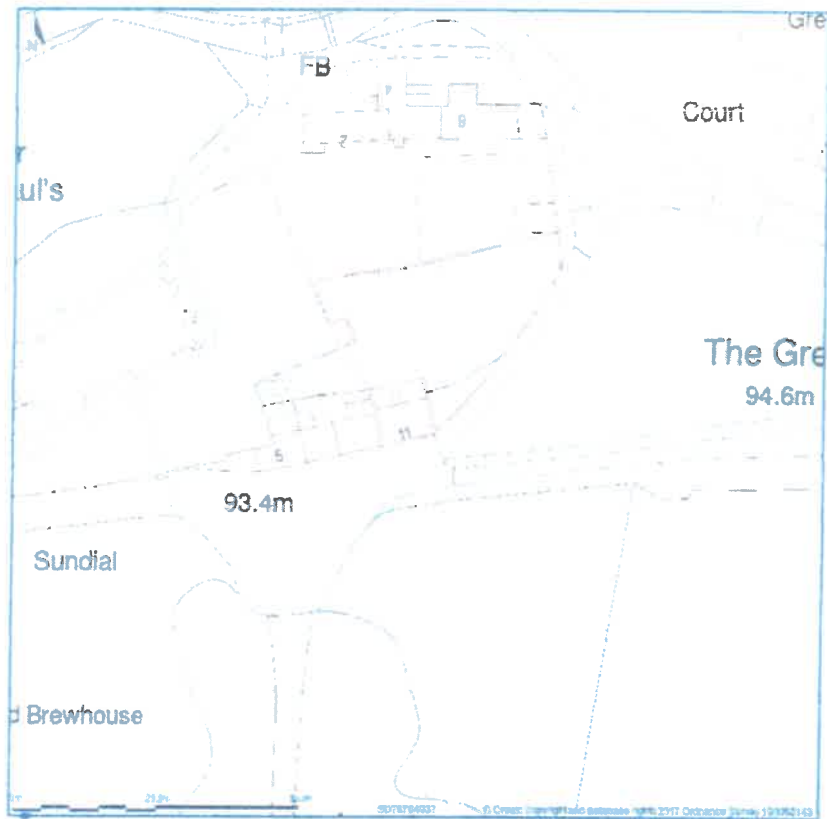

11 Gisburn Road, Bolton By Bowland, BB7 4NP

Site Plan shows area bounded by: 378635.37, 449308.14 378776.8, 449449.56 (at a scale of 1:1250). OSGridRef: SD78704937 The representation of a road, track or path is no evidence of a right of way. The representation of features as lines is no evidence of a property boundary.

Produced on 1st Mar 2017 from the Ordnance Survey National Geographic Database and incorporating surveyed revision available at this date. Reproduction in whole or part is prohibited without the prior permission of Ordnance Survey. © Crown copyright 2017. Supplied by www.buyaplan.co.uk a licensed Ordnance Survey partner (100053143). Unique plan reference: #00199013-A21A48