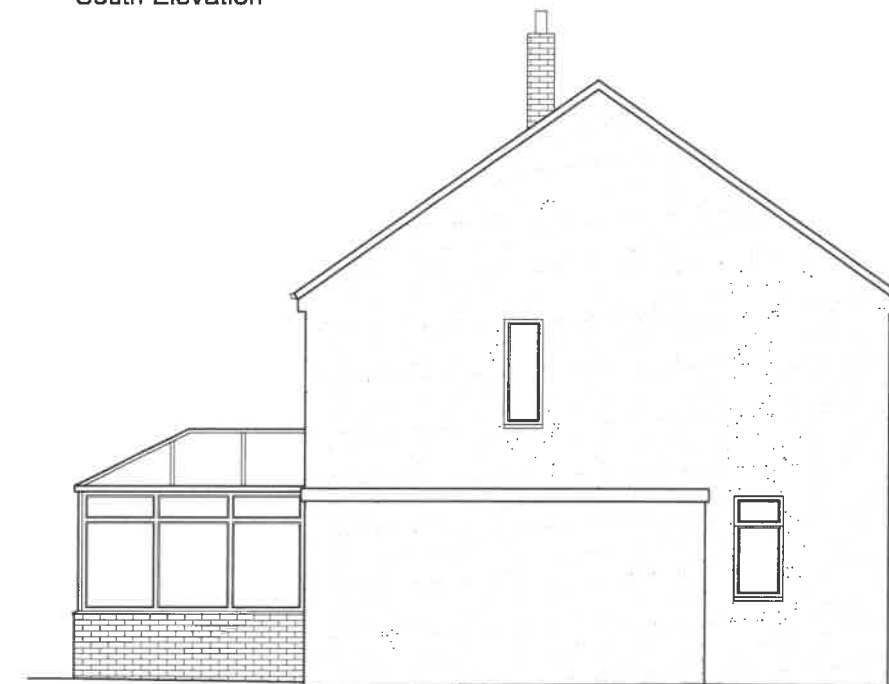

Existing Plan

South Elevation

East Elevation

3201908387

Client Mr Scott and Miss Barnes		
Project 23 Queensway Waddington Clitheroe BB7 3HL		
Drawing Title Existing Plan and Elevations		
Scale 1:50/100 @ A3	Date Aug 2019	Drawn LFR
READ DESIGN LTD		
103 - 01		