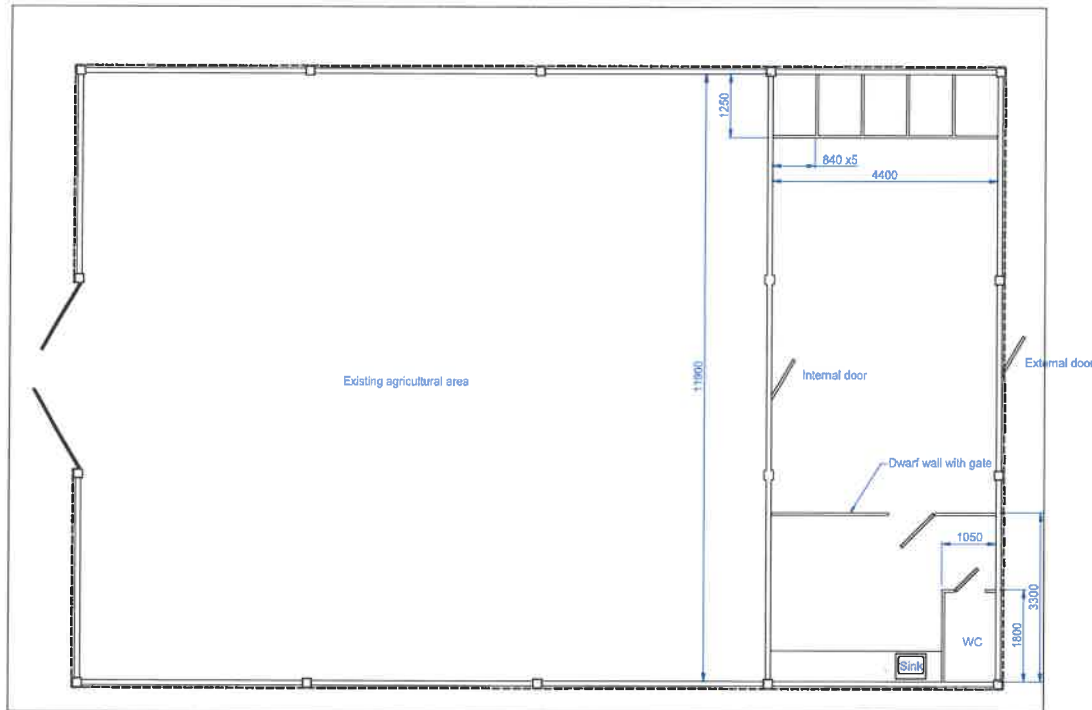

VIEW ON SIDE ELEVATION

D-D (1 : 50)

Location:
Eaves hall farm
Moor lane
West Bradford
BB7 4AG
Mr & Mrs Hargreaves

320190845P