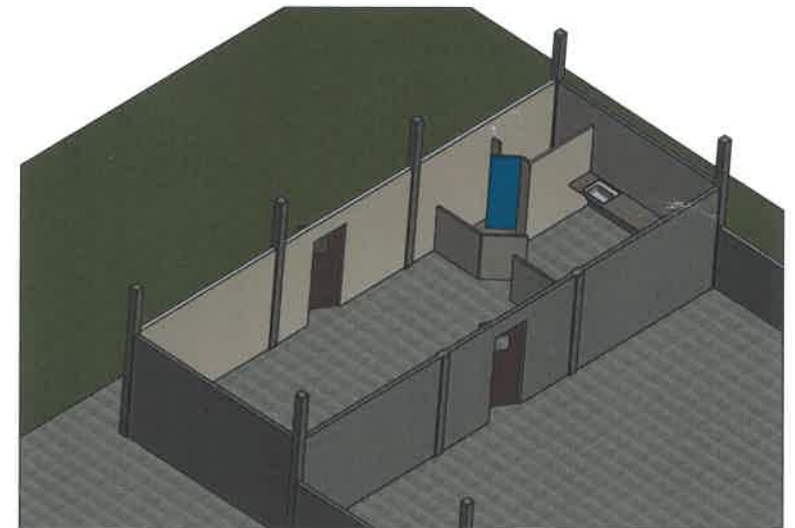

VIEW ON SIDE ELEVATION

D-D (1 : 50)

Location:
Eaves hall farm
Moor lane
West Bradford
BB7 4AG
Mr & Mrs Hargreaves

320190845P