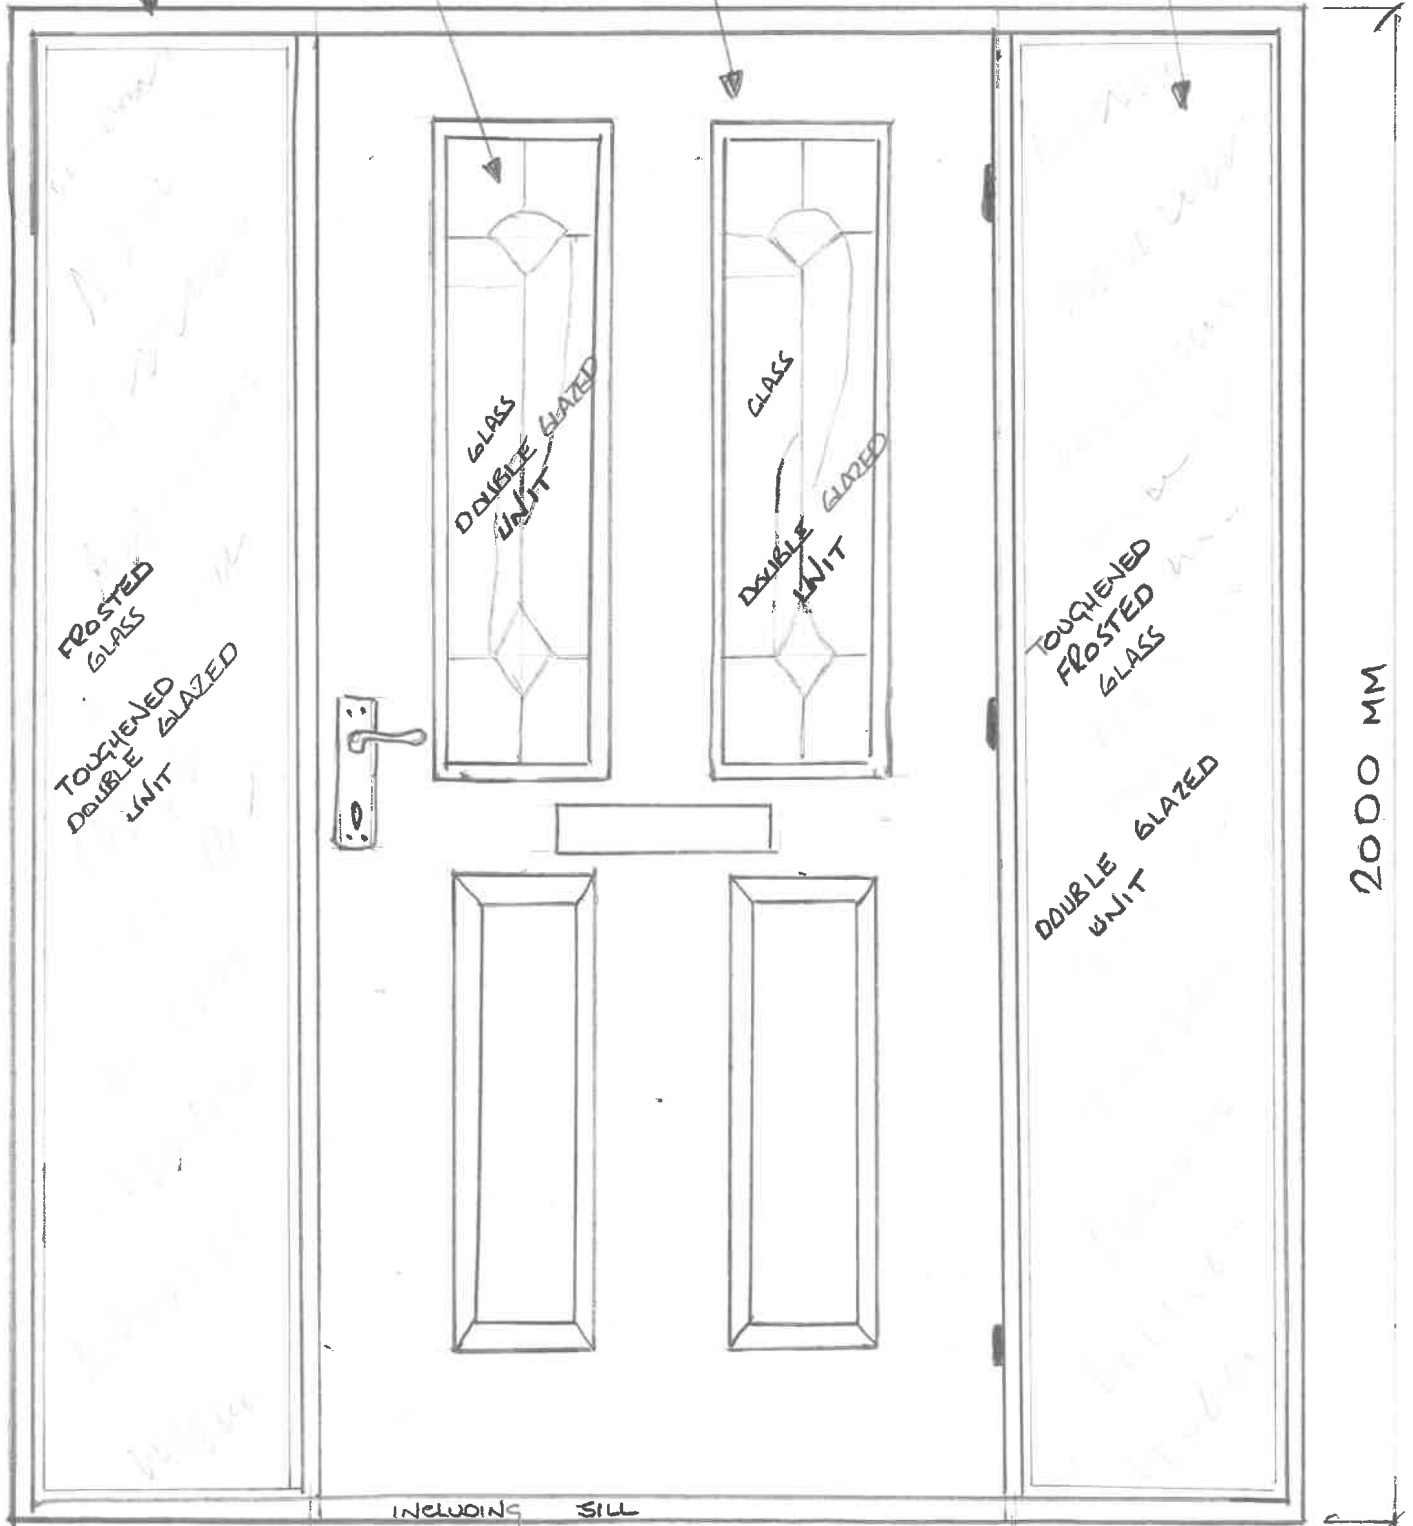

NEW FRONT DOOR/FRAME AND GLASS PANELS FOR  
2 SOUTHPORT BARN COTTAGES - SANLEY

SCALE 1:10

SUPPLIER - CLITHEROE PLASTIC'S CENTRE

1x DOOR FRAME (PLASTIC)  
 ROSEWOOD FINISH  
 COMPLETE WITH SILL

1x SAFEGUARD COMPOSITE DOOR  
 BALMORAL DOOR DESIGN  
 ROSEWOOD FINISH

2x TOUGHENED GLASS PANELS  
 FROSTED GLASS  
 DOUBLE GLAZED UNITS

2- GLASS PANELS  
 MONZA DESIGN

320190366P

FROSTED  
GLASS  
TOUGHENED  
DOUBLE GLAZED  
UNIT

GLASS  
DOUBLE GLAZED  
UNIT

GLASS  
DOUBLE GLAZED  
UNIT

TOUGHENED  
FROSTED  
GLASS

DOUBLE GLAZED  
UNIT

2000 MM

400 MM

900 MM

400 MM

1700 MM

PLANNING